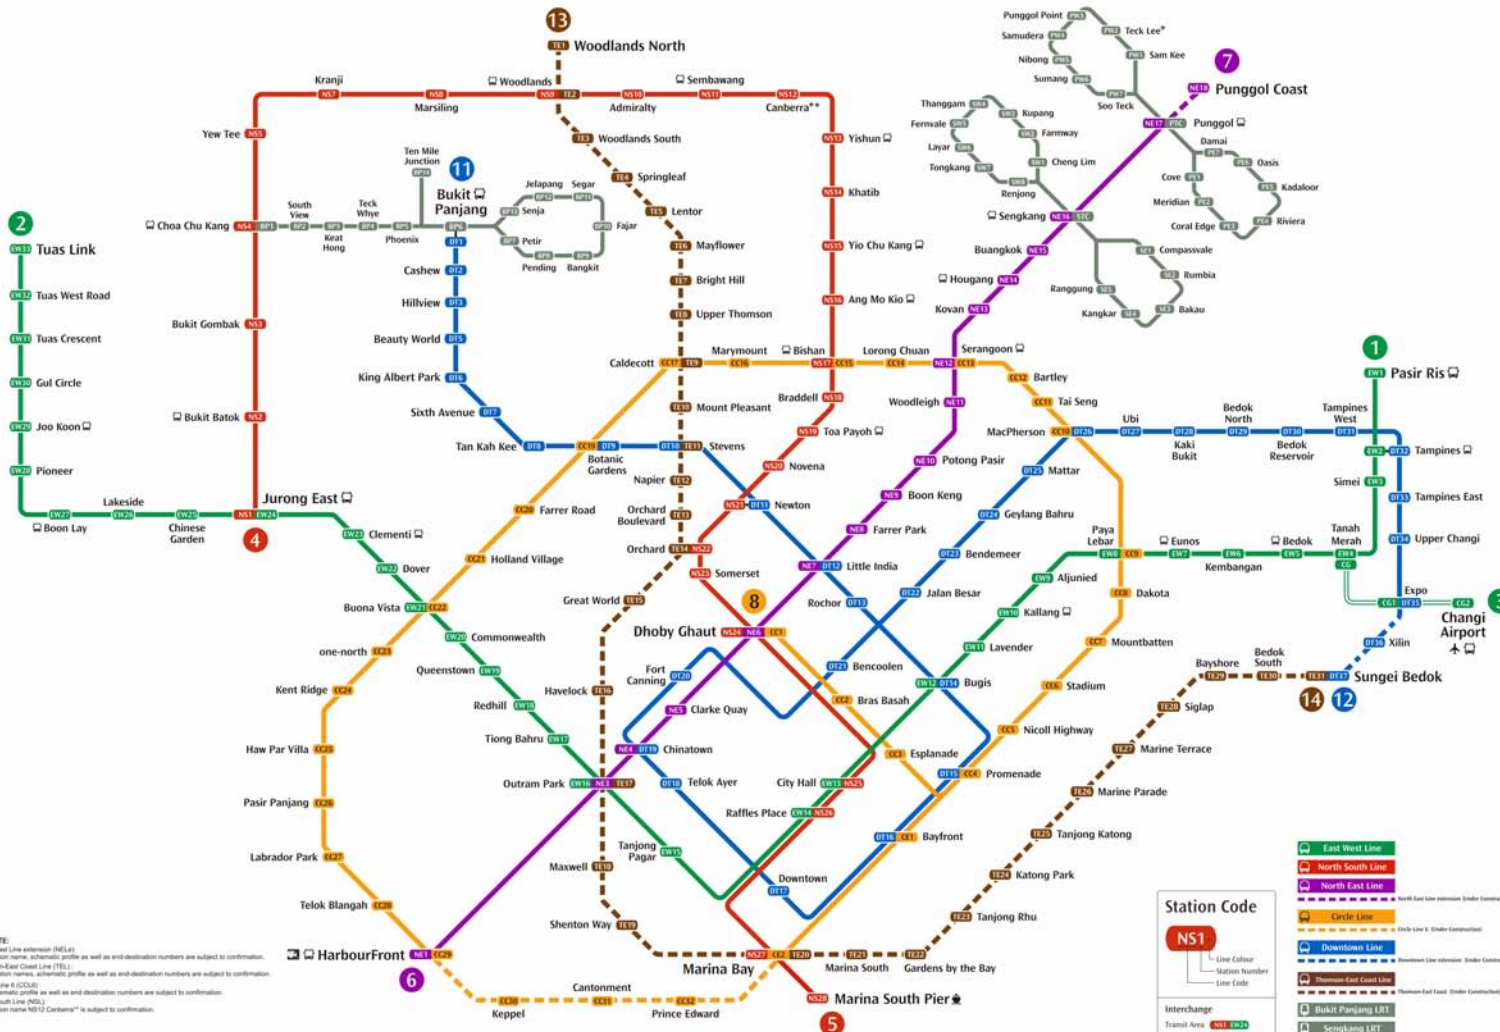

System map

* station not in operation

1. **Legend**
2. Airport
   - Bus Interchange
   - Cruise Centre
   - Sentosa Express

Station Code

NS1
Line Colour
Station Number
Line Code

Interchange

- Tsimshai Area: NS1, NS2
- Public Area: NS2, NS11

Line Colour

- East West Line
- North South Line
- North East Line
- Circle Line
- Downtown Line
- Cross Island Line
- East Coast Green Line

Line Colour

- Bukit Panjang LRT
- Sengkang LRT
- Punggol LRT

Map: Rapid Transit System Map. © 2017 by Land Transport Authority, Singapore