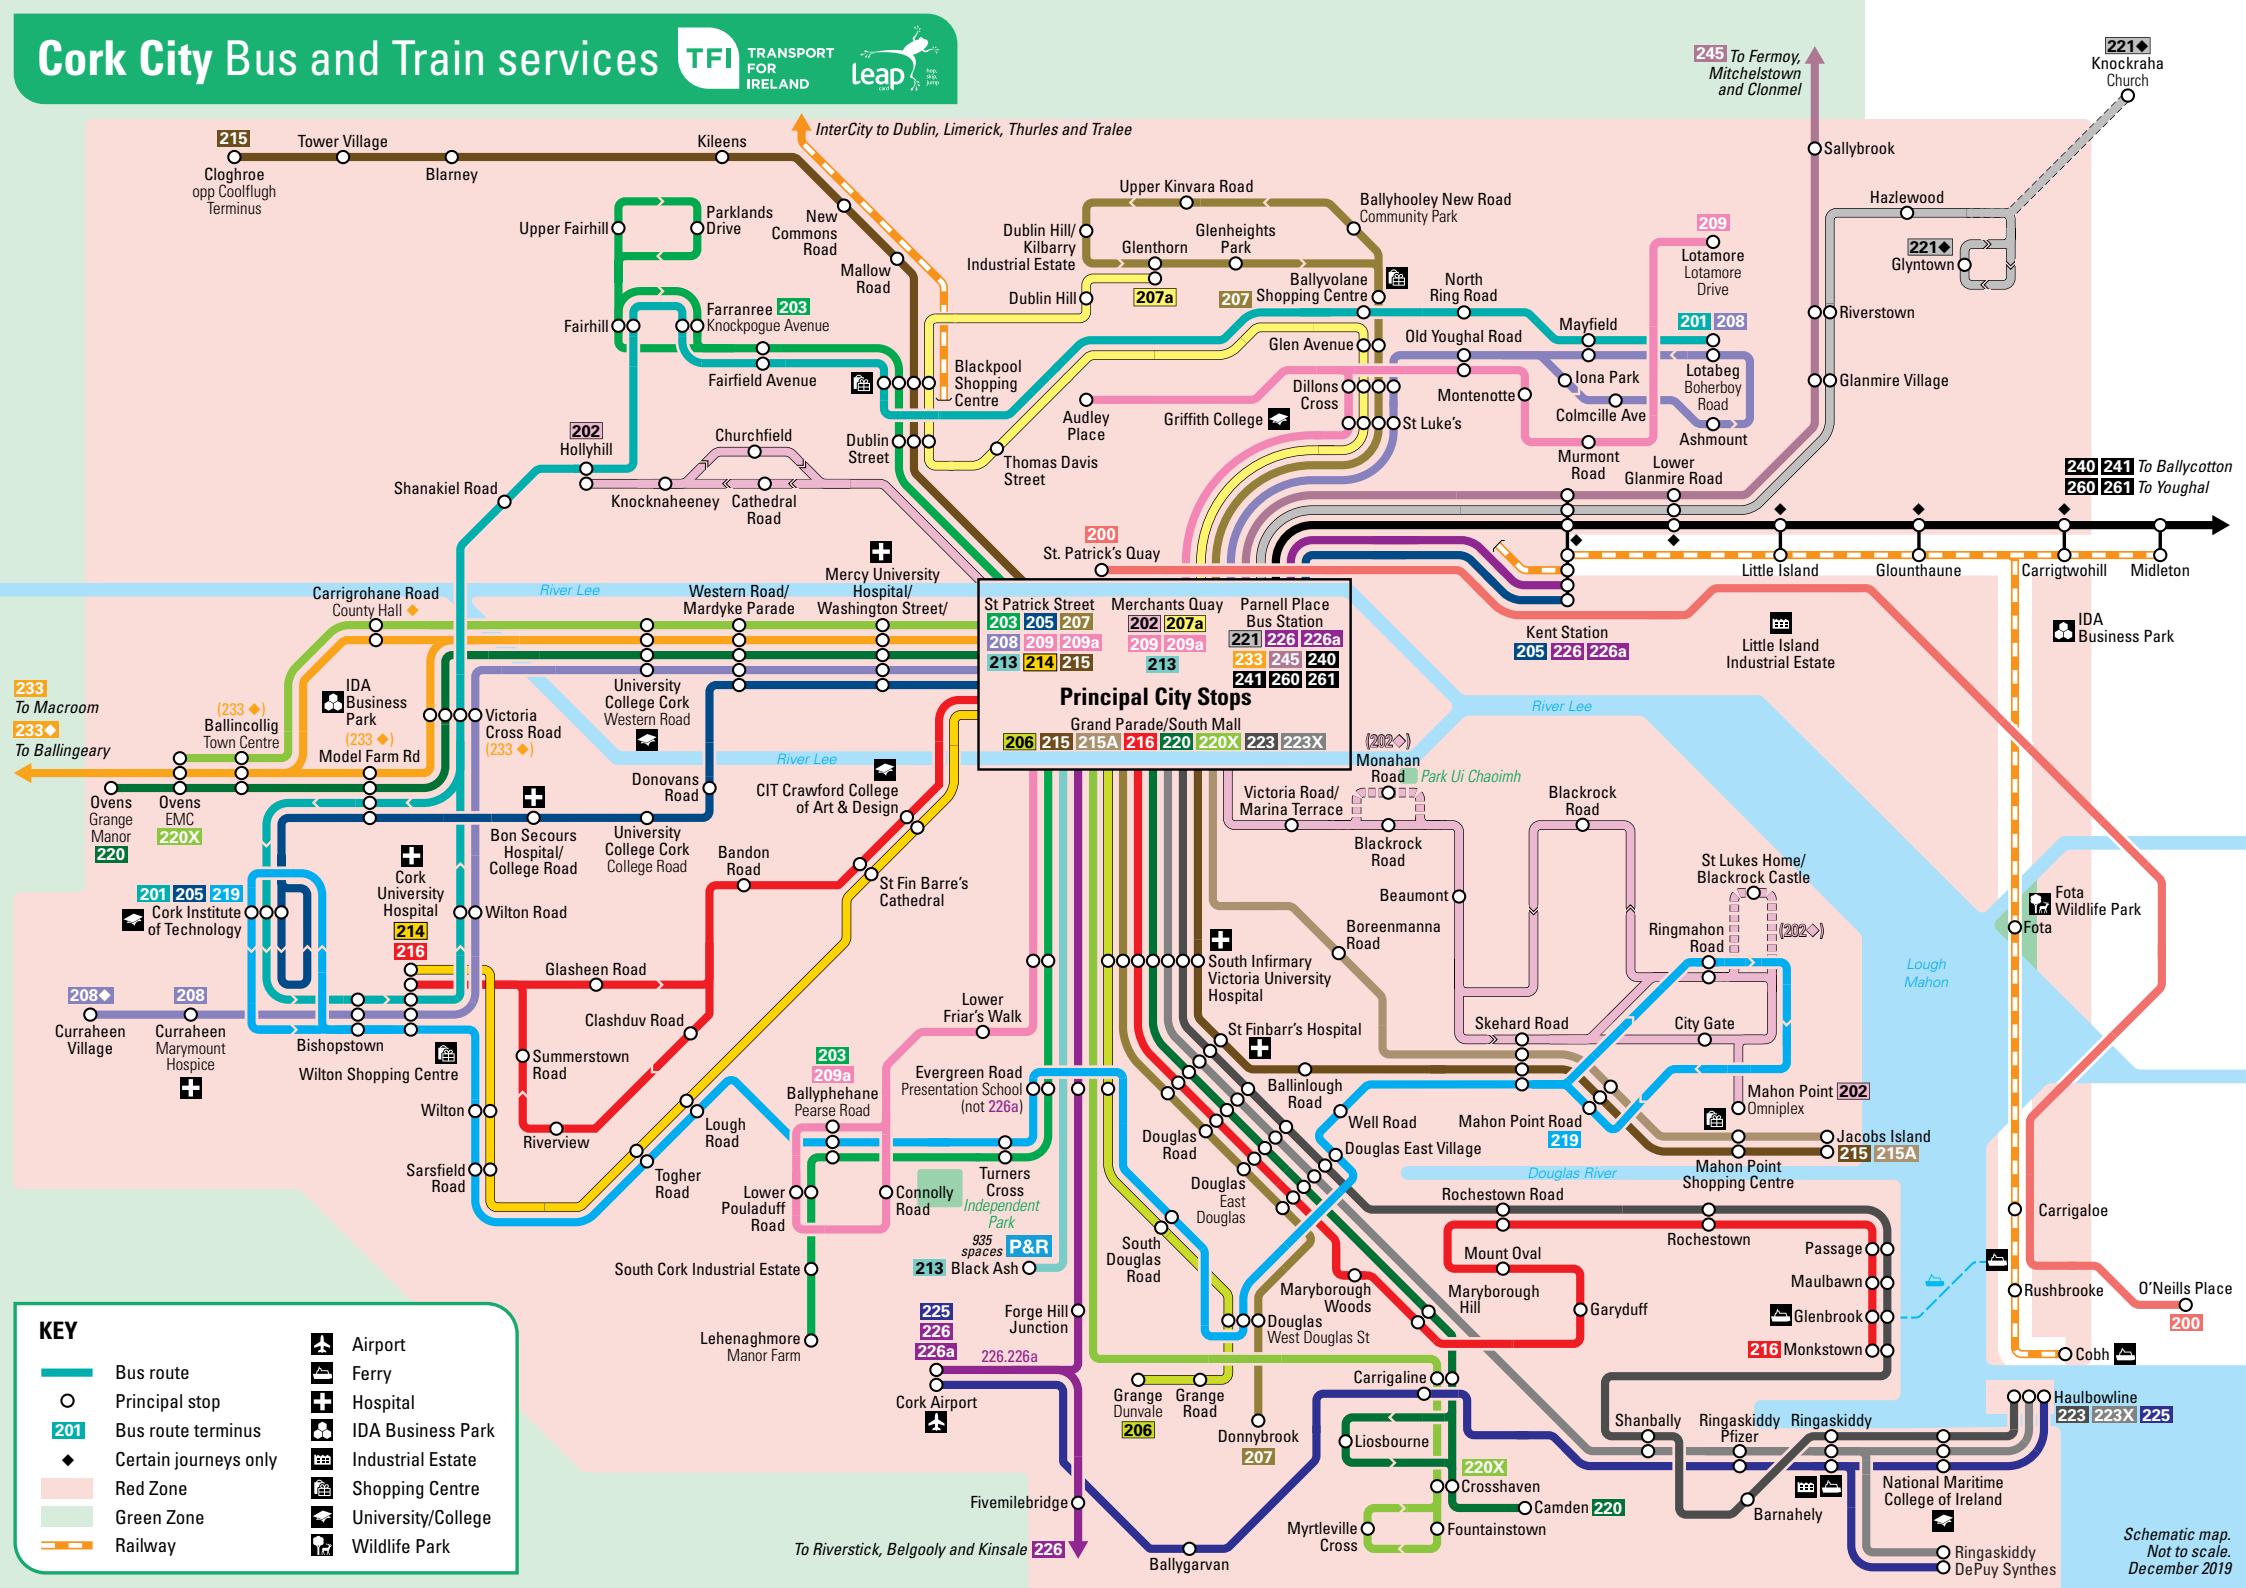

Cork City Bus and Train services

Principal City Stops

St Patrick Street	Merchants Quay	Parnell Place Bus Station
203 205 207	202 207a	221 226 226a
208 209 209a	209 209a	233 245 240
213 214 215	213	241 260 261
206 215 215A 216 220 220X 223 223X		

KEY

- Bus route
- Principal stop
- Bus route terminus
- Certain journeys only
- Red Zone
- Green Zone
- Railway
- Airport
- Ferry
- Hospital
- IDA Business Park
- Industrial Estate
- Shopping Centre
- University/College
- Wildlife Park

Schematic map. Not to scale. December 2019