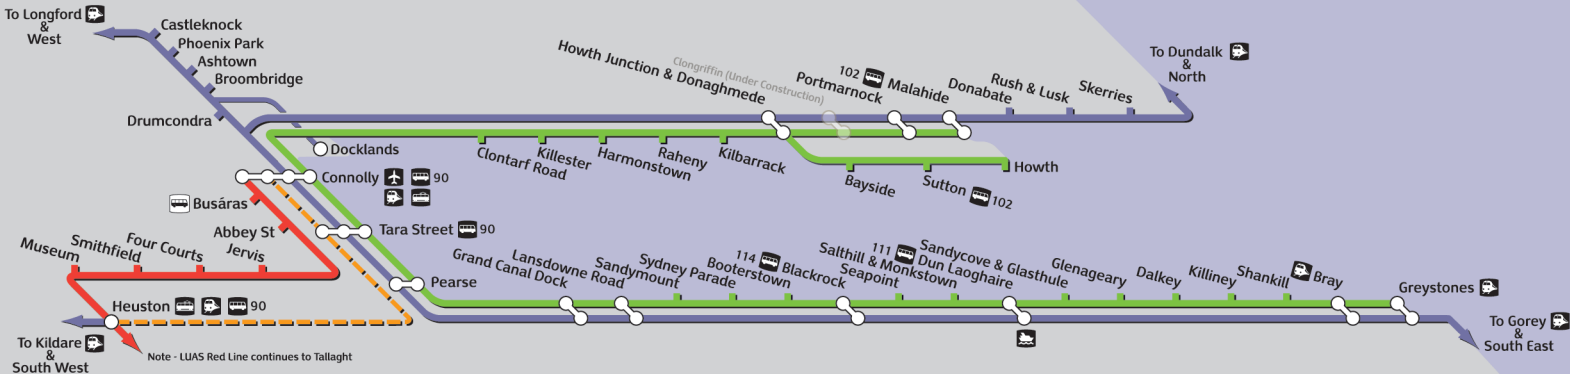

# DART Commuter Rail Network

Visit [irishrail.ie](http://irishrail.ie) for travel information

DART & Commuter Rail Network

[irishrail.ie](http://irishrail.ie)  
For further information

DART	Commuter	LUAS Red Line	Route 90 Feeder Bus
Feeder Bus Routes (Number)	National Bus Connections	Intercity Rail Connections	Luas Connections
		Airport Connection	Ferry Connection