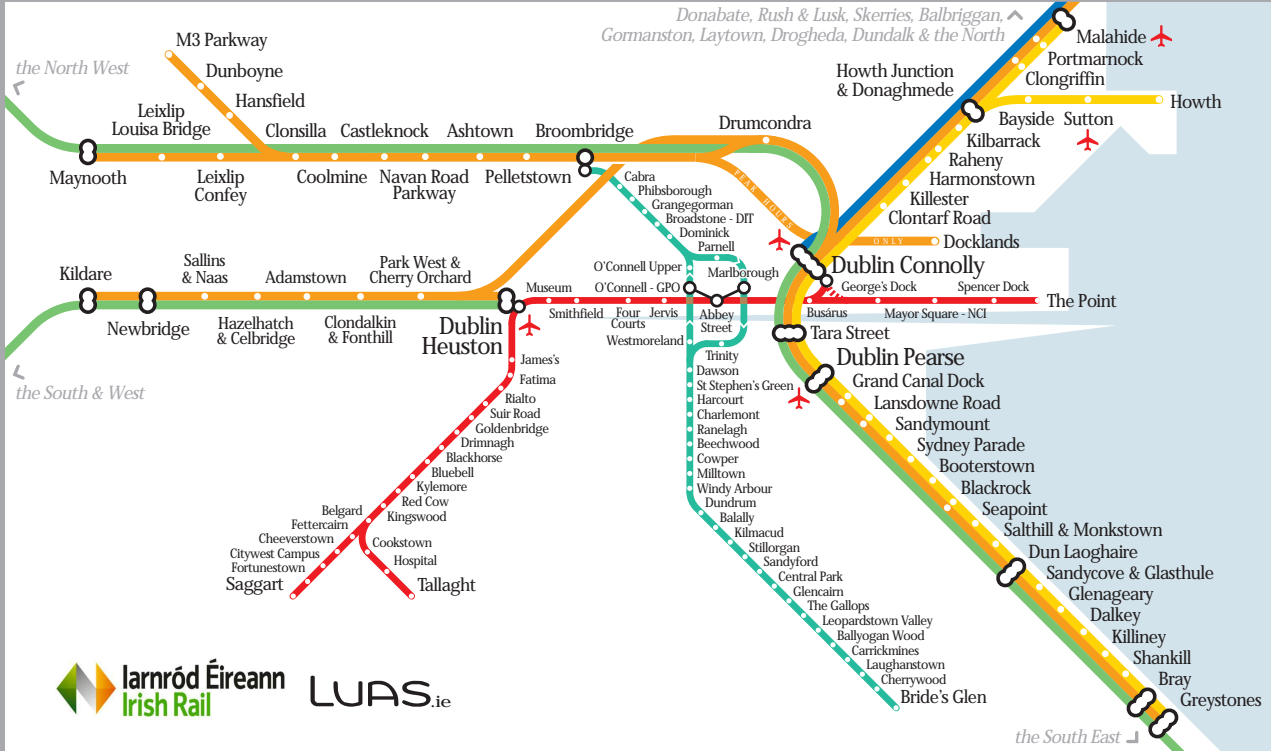

DUBLIN rail & tram

- Dart
- Commuter
- InterCity
- Belfast Enterprise
- Luas tram Red line
- Luas tram Green line

Coach connection to Dublin International Airport