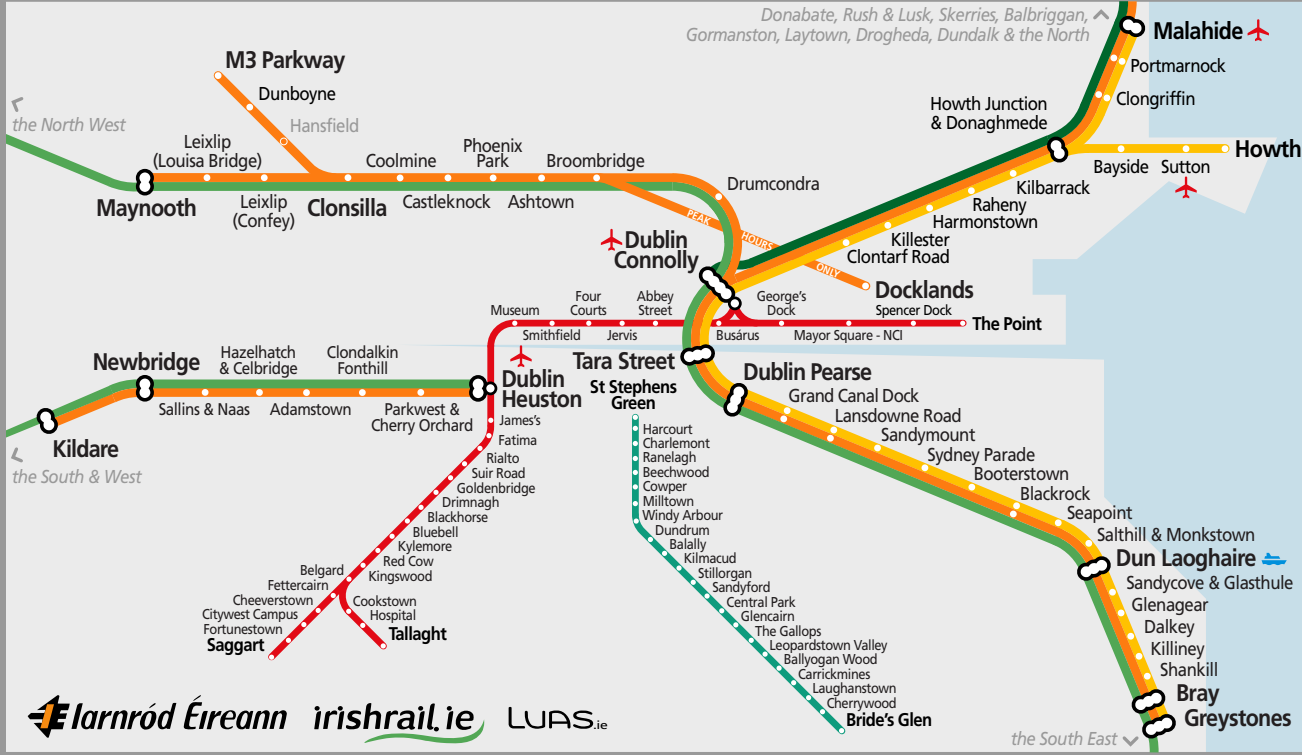

DUBLIN

Rail

Dart

Commuter

Inter-City

Belfast Enterprise

Tram

Luas Red line

Luas Green line

Coach connection to Dublin International Airport

Ferry connection to Holyhead

www.projectmapping.co.uk

© 2010 Andrew Smithers
Dublin v6 4/7/11

the South East