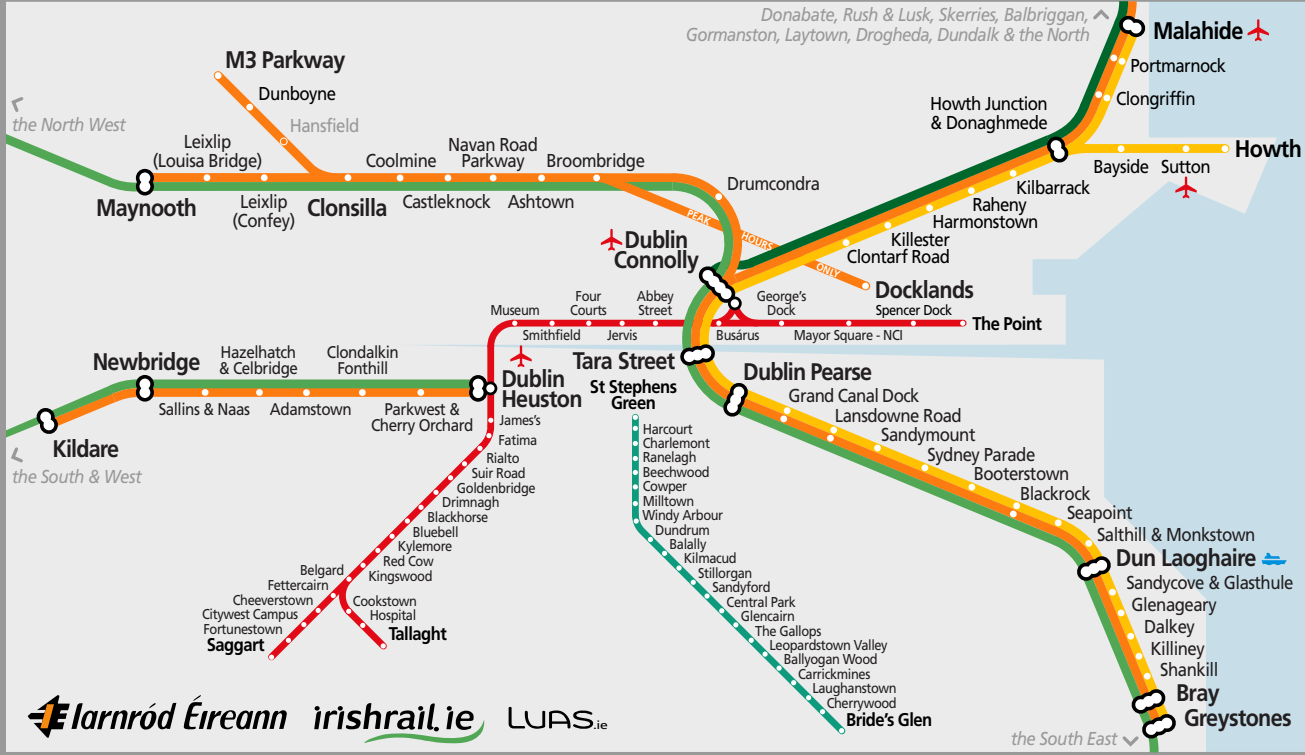

DUBLIN

# Rail

Dart

Commuter

Inter-City

Belfast Enterprise

# Tram

Luas Red line

Luas Green line

Coach connection to Dublin International Airport

Ferry connection to Holyhead

[www.projectmapping.co.uk](http://www.projectmapping.co.uk)

© 2011 Andrew Smithers  
Dublin v7 12/10/11

[irishrail.ie](http://irishrail.ie)

[LUAS.ie](http://LUAS.ie)

the South East