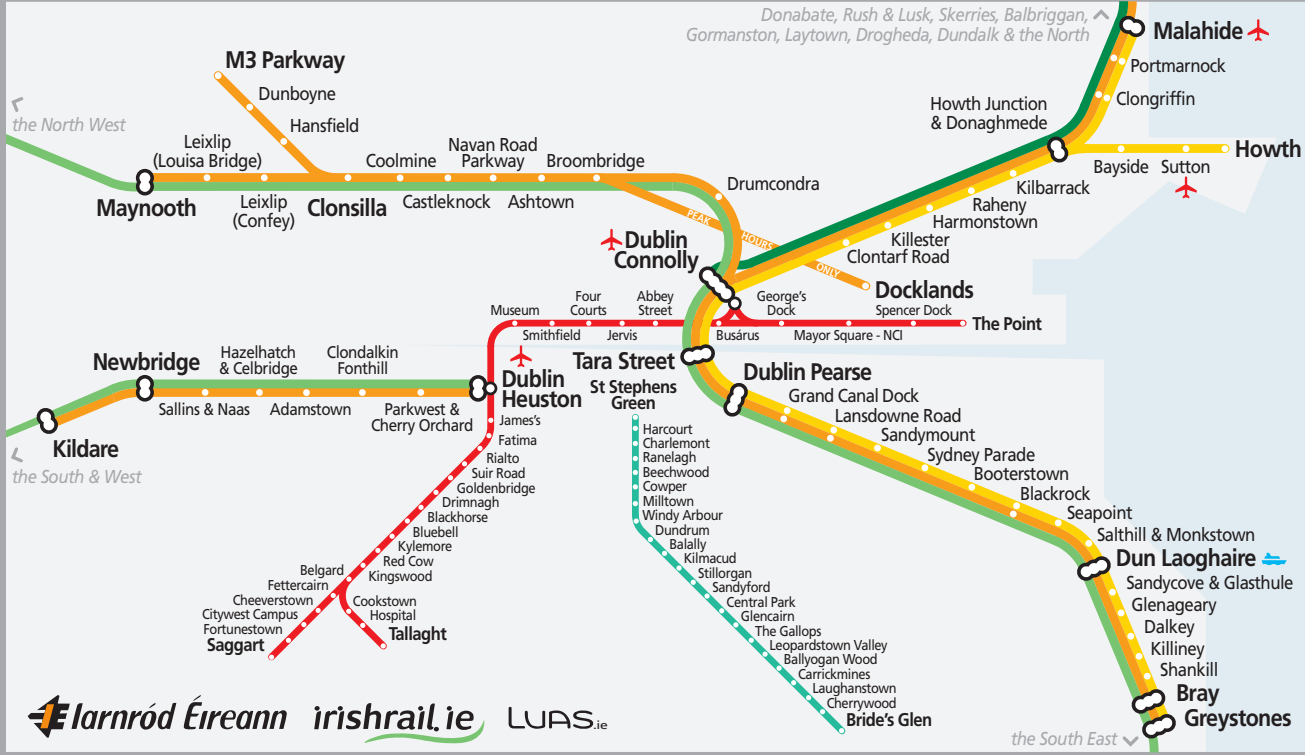

DUBLIN

Rail

Dart

Commuter

Inter-City

Belfast Enterprise

Tram

Luas Red line

Luas Green line

Coach connection to Dublin International Airport

Ferry connection to Holyhead

www.projectmapping.co.uk

© 2013 Andrew Smithers
Dublin v8 3/7/13

the South East