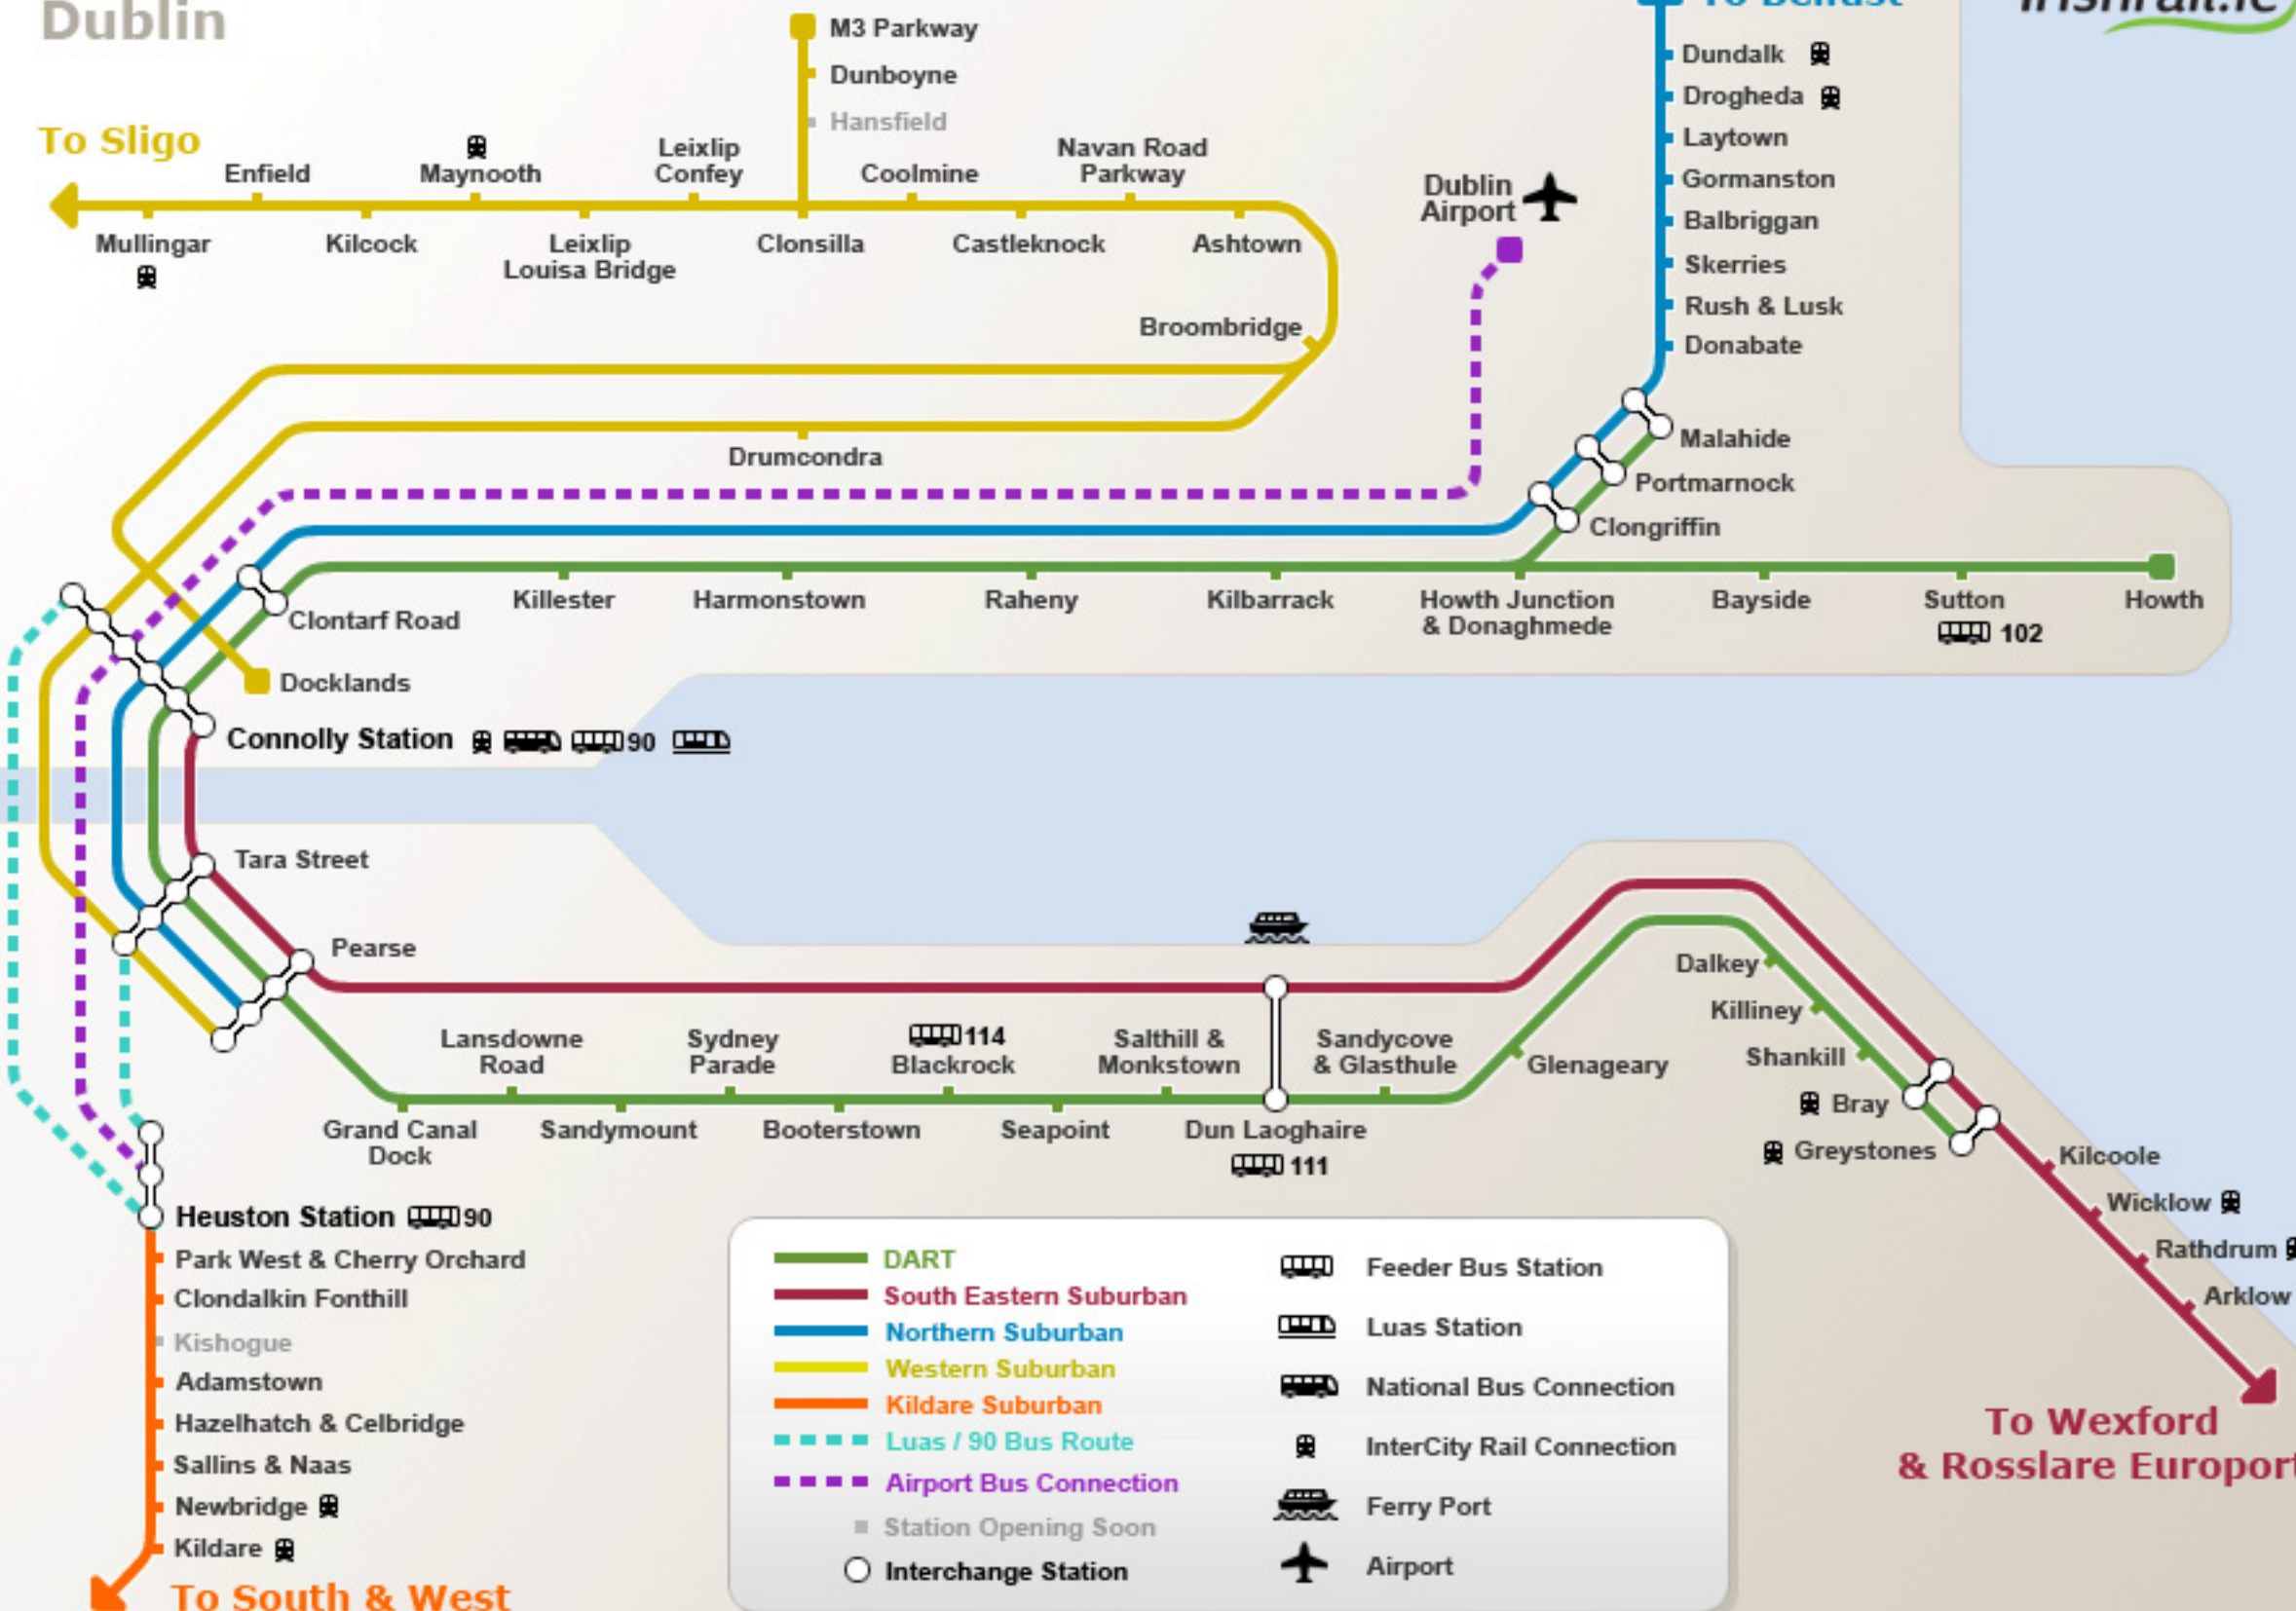

Dublin

To Sligo

To Belfast

| | |
|------------------------|---------------------------|
| DART | Feeder Bus Station |
| South Eastern Suburban | Luas Station |
| Northern Suburban | National Bus Connection |
| Western Suburban | InterCity Rail Connection |
| Kildare Suburban | Ferry Port |
| Luas / 90 Bus Route | Airport |
| Airport Bus Connection | |
| Station Opening Soon | |
| Interchange Station | |

To Wexford & Rosslare Europort