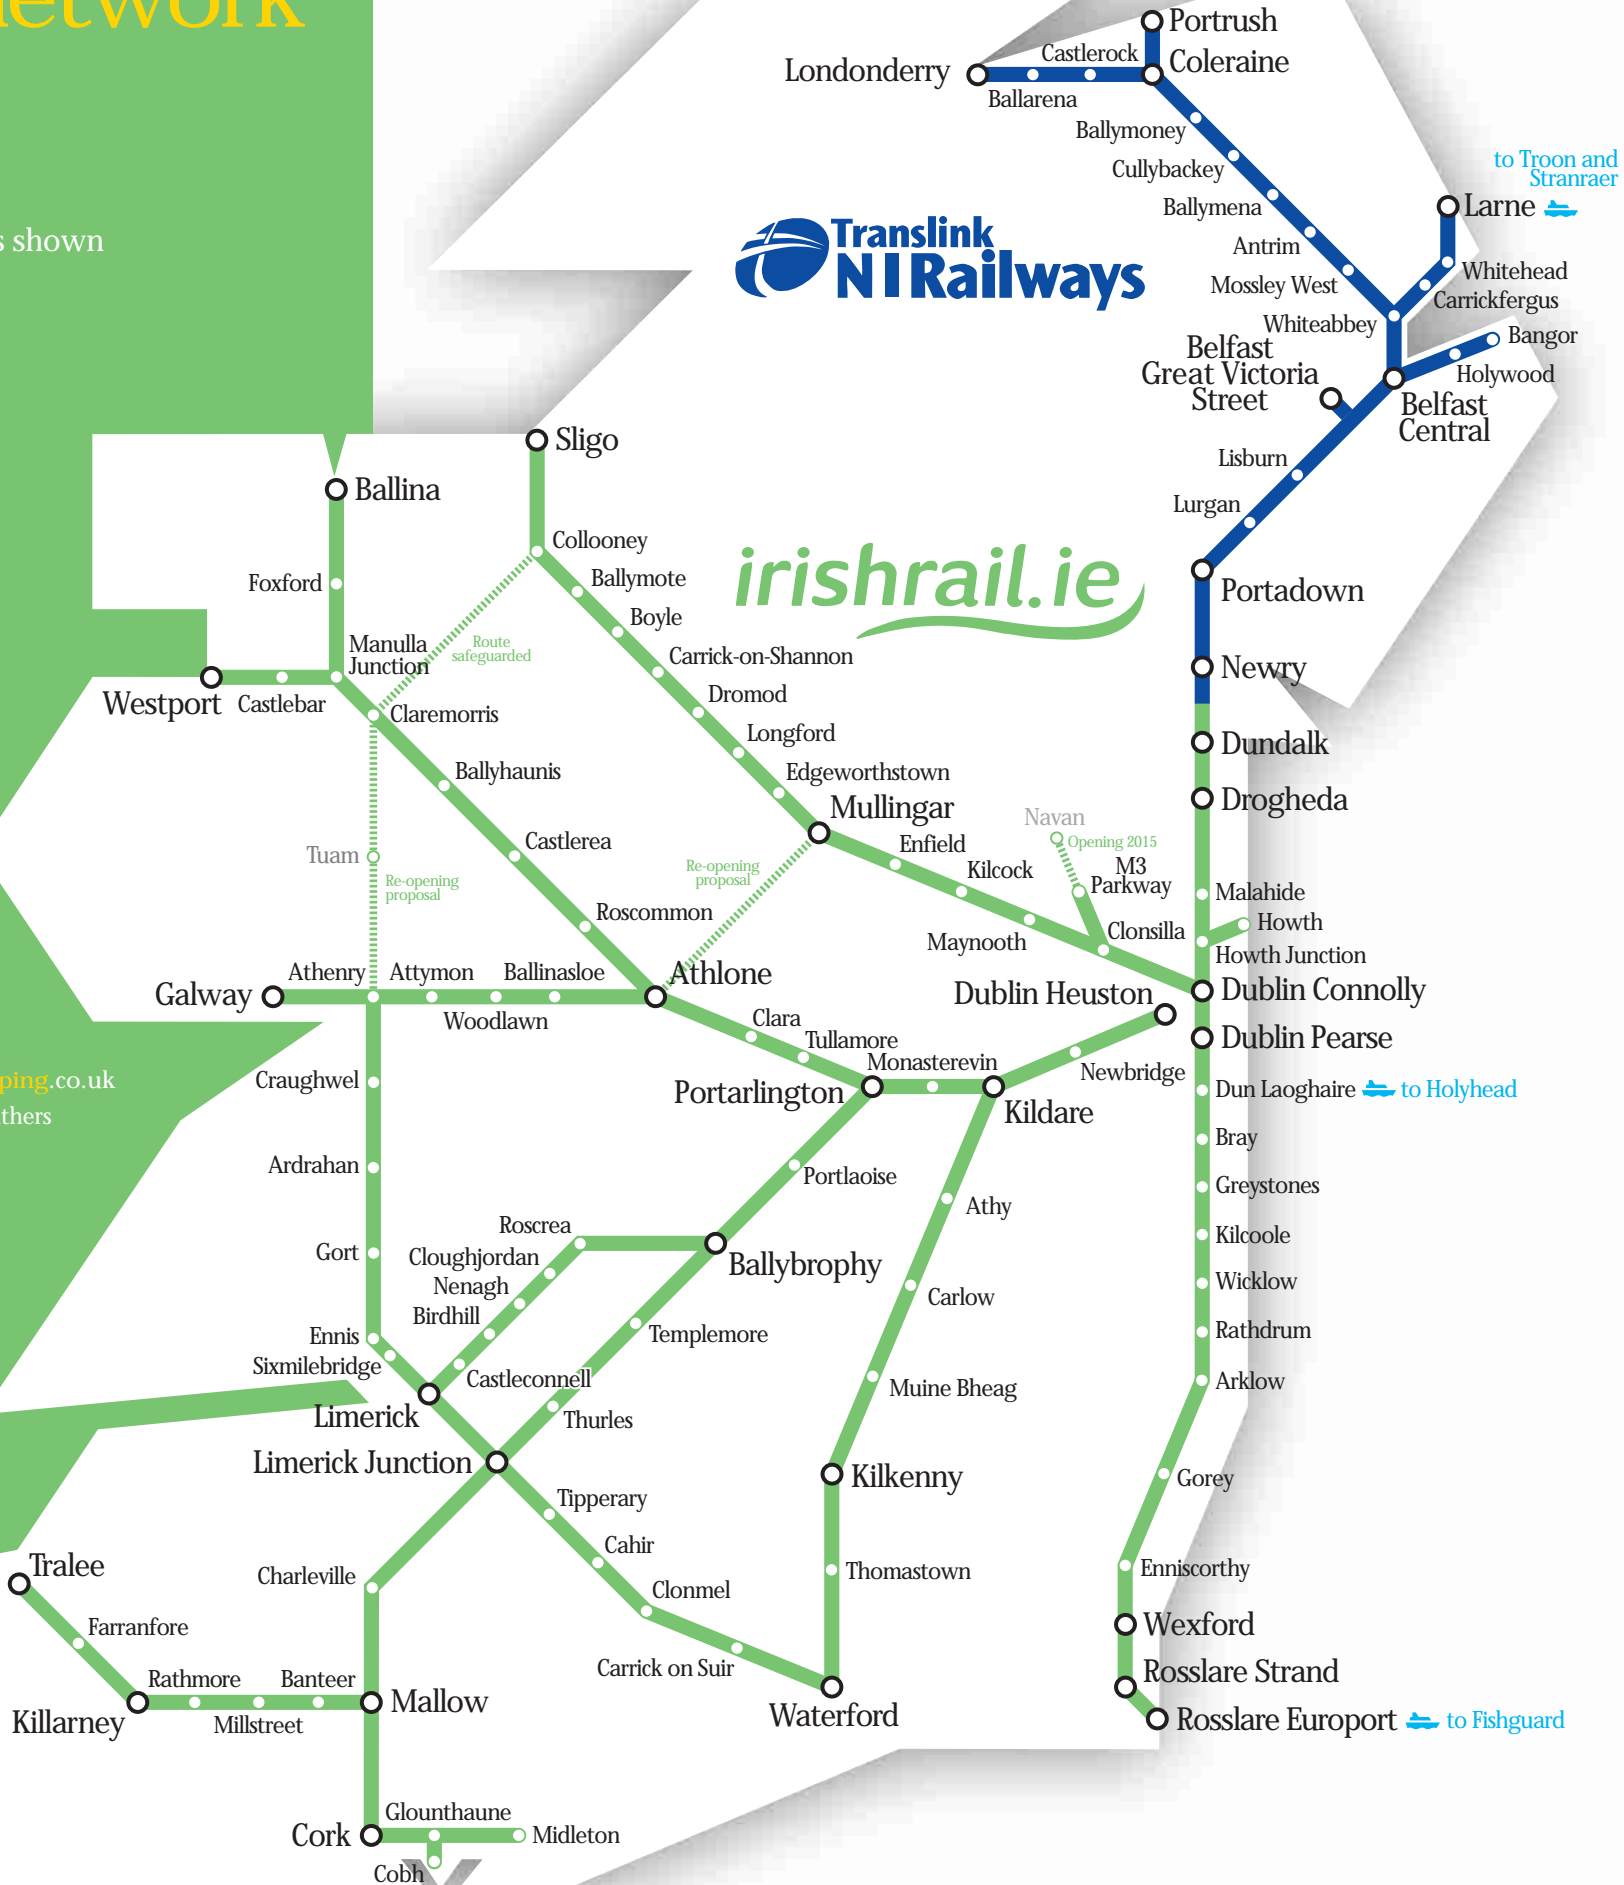

IRELAND rail network

2011

Not all stations shown

irishrail.ie

www.projectmapping.co.uk

© 2011 Andrew Smithers
Ireland v9 14/1/11