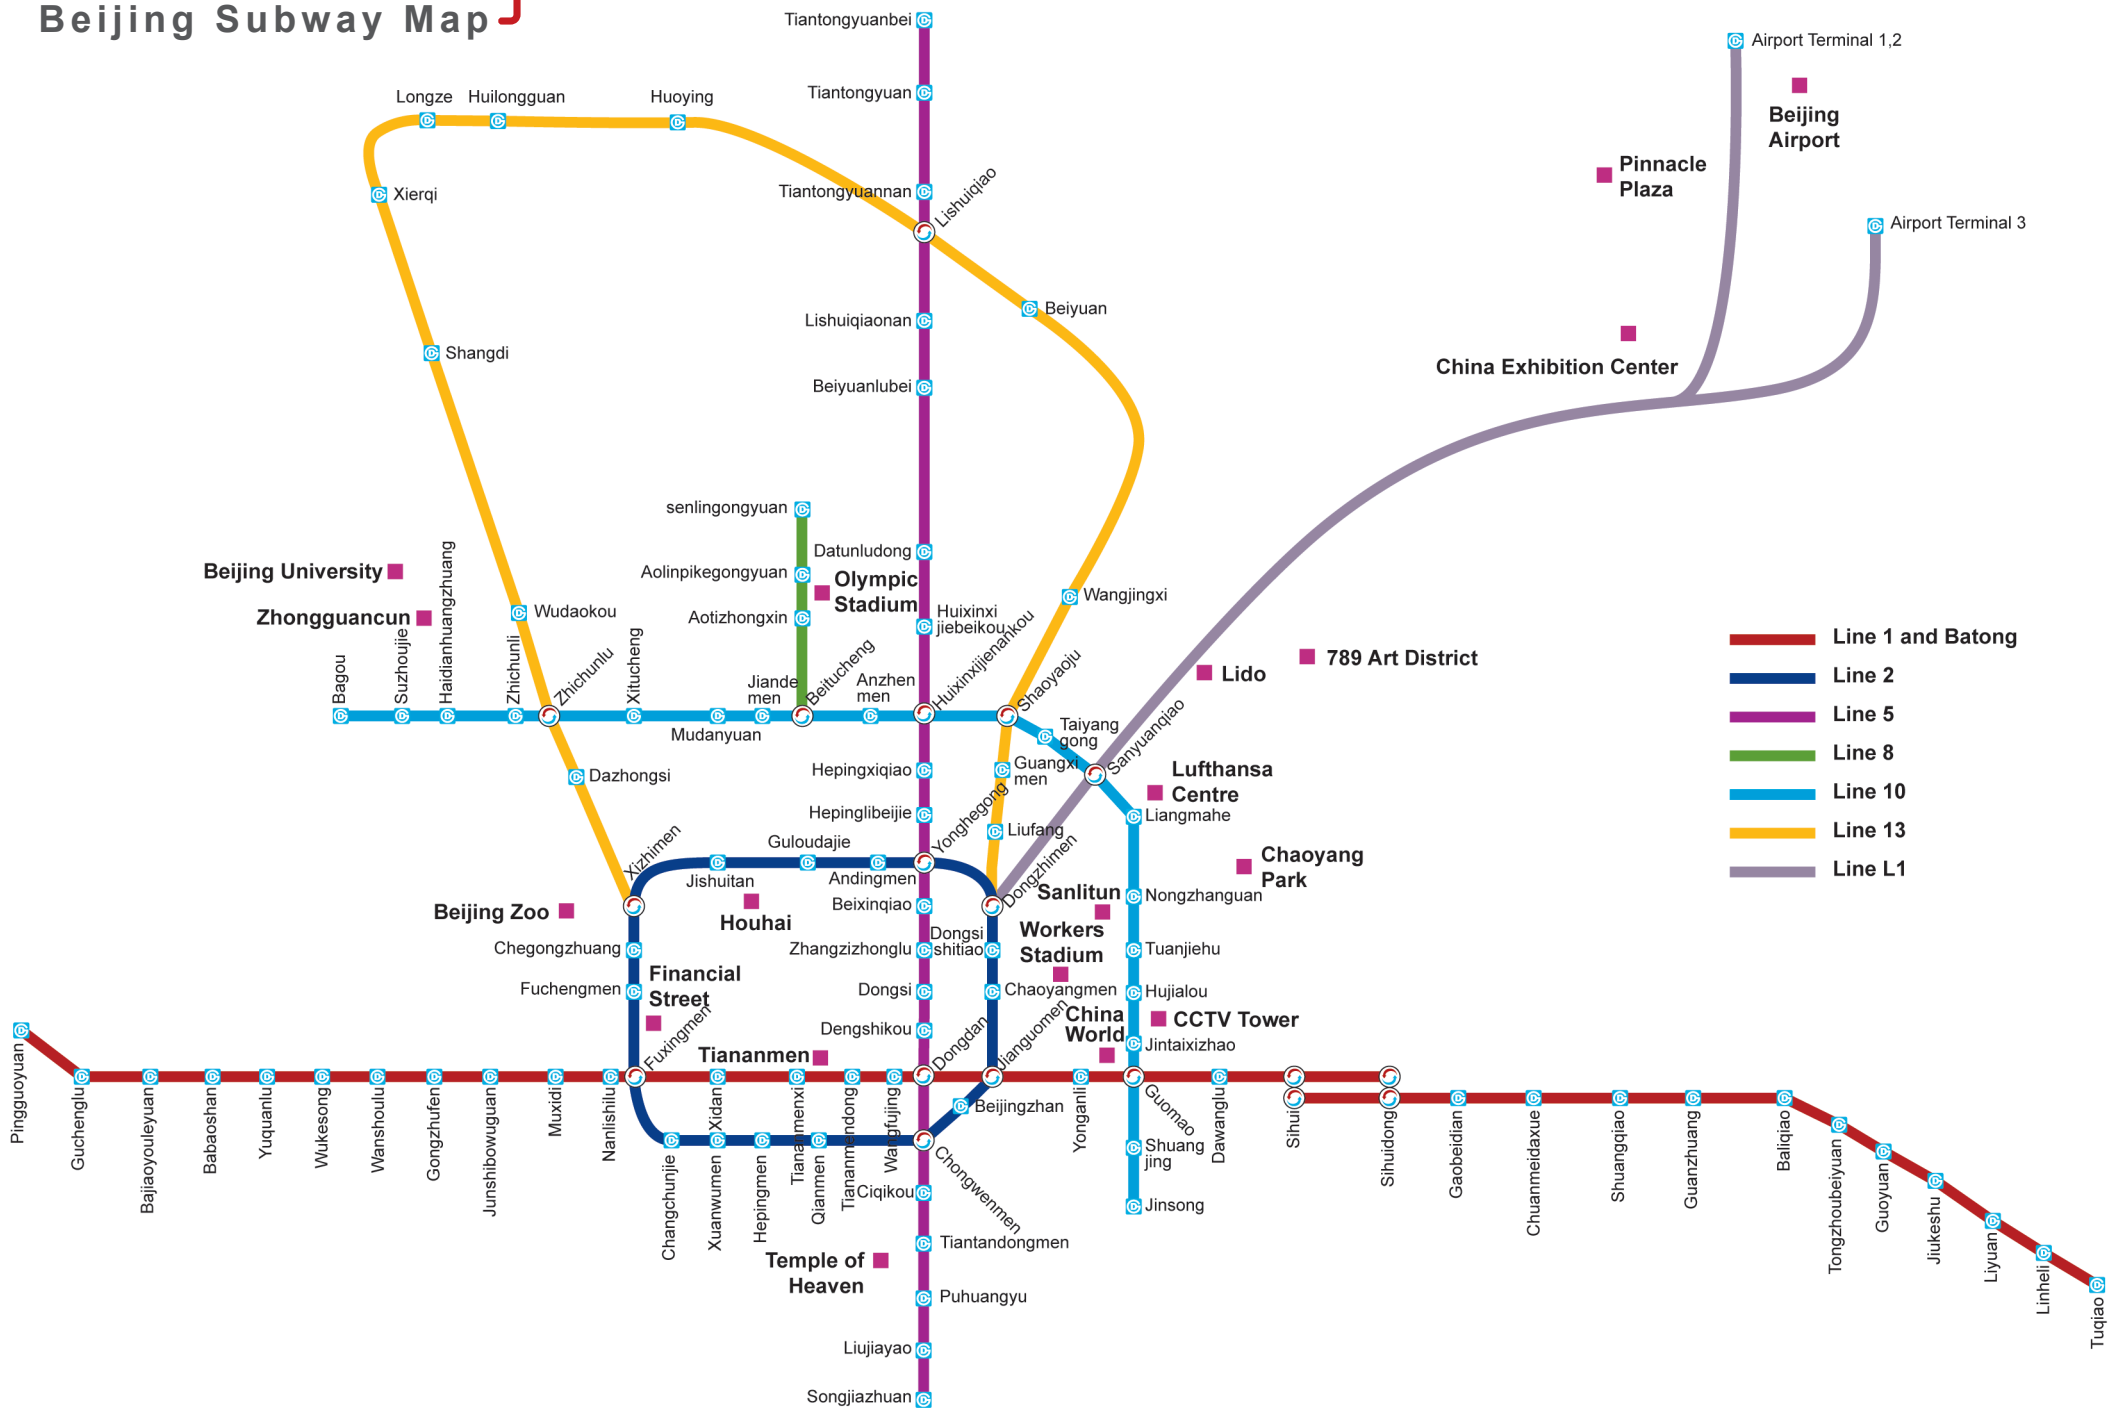

LiHong

Beijing Subway Map

- Line 1 and Batong
- Line 2
- Line 5
- Line 8
- Line 10
- Line 13
- Line L1