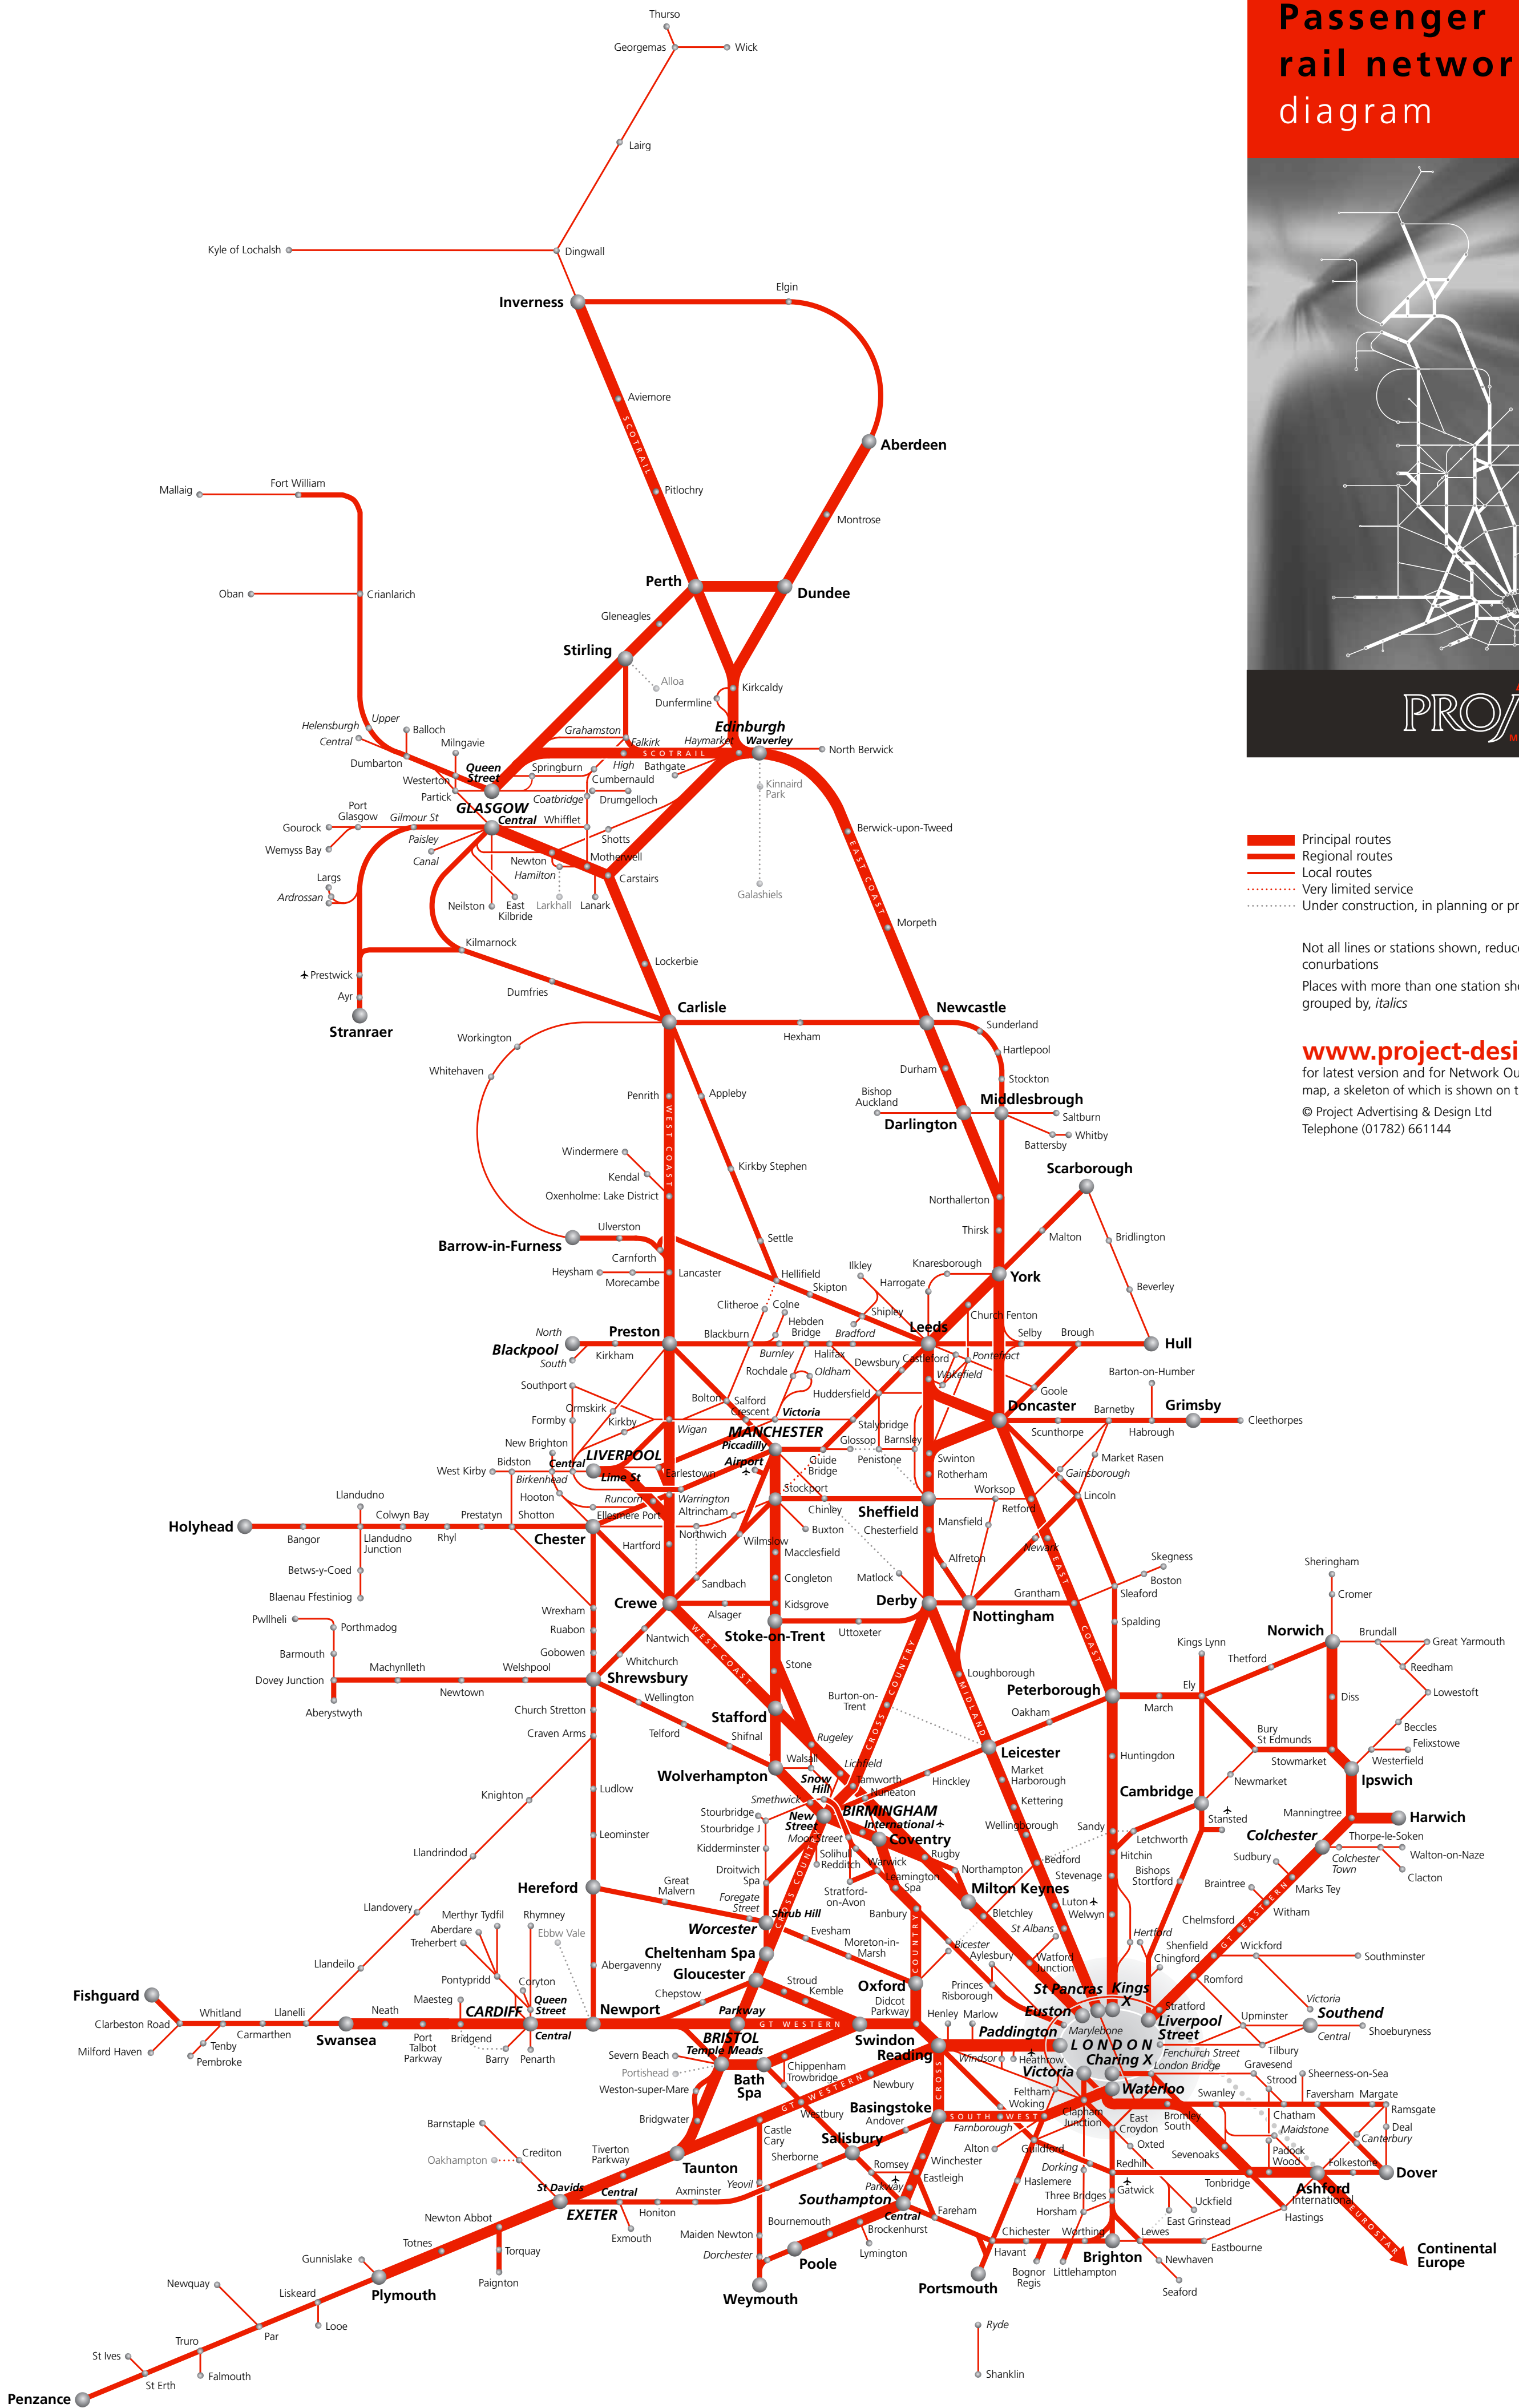

# Passenger rail network diagram

UK mainland

PROJECT  
MAPPING

- Principal routes
- Regional routes
- Local routes
- - - Very limited service
- - - - - Under construction, in planning or proposed

Not all lines or stations shown, reduced detail in major conurbations

Places with more than one station shown in, or grouped by, *italics*

[www.project-design.co.uk](http://www.project-design.co.uk)

for latest version and for Network Outline version of this map, a skeleton of which is shown on the cover above