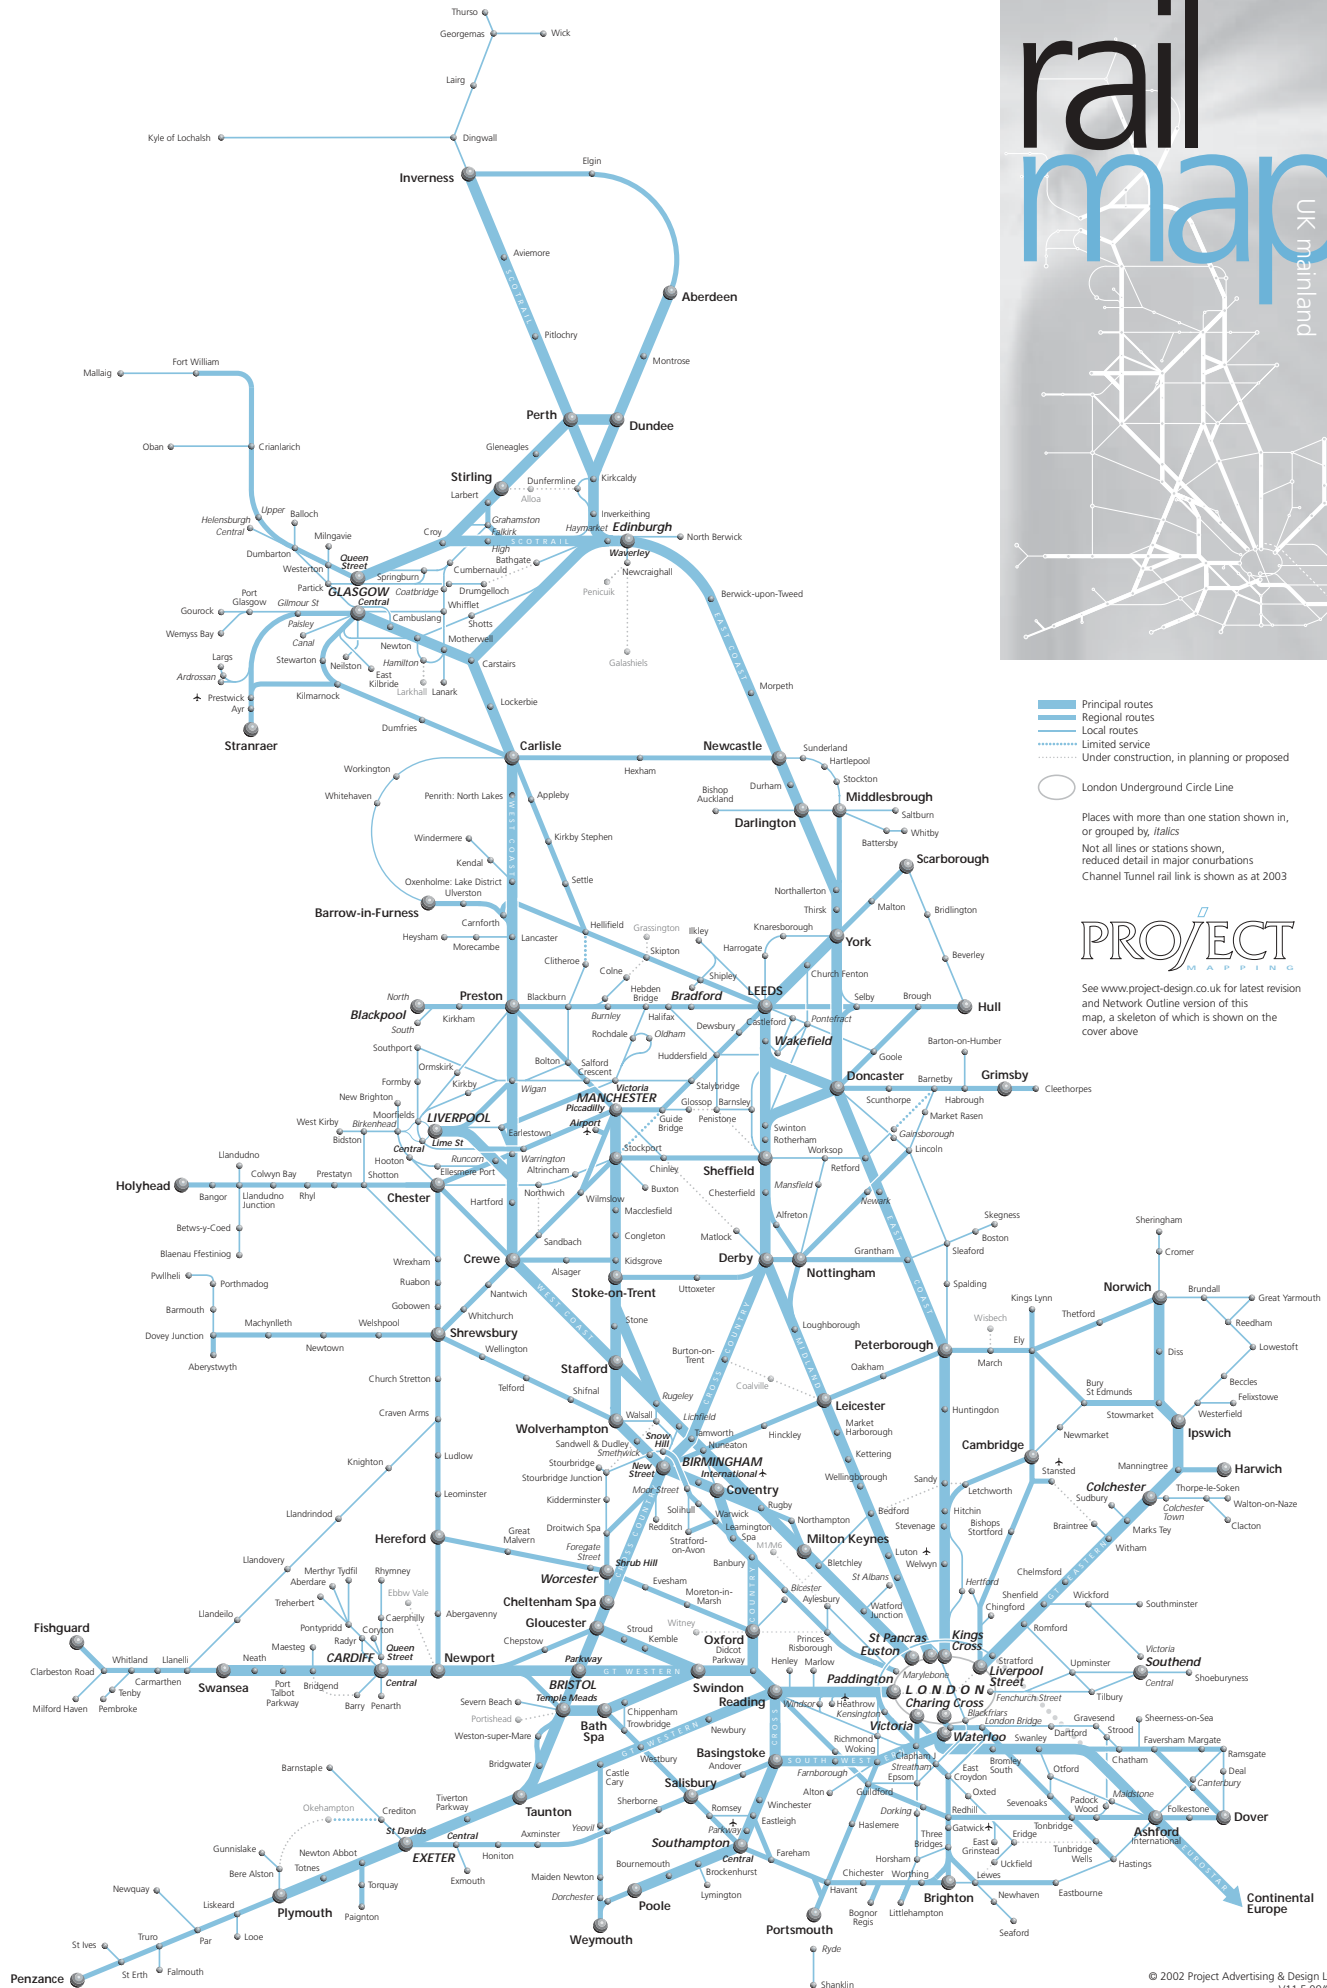

rail map

UK mainland

- Principal routes
- Regional routes
- Local routes
- Limited service
- Under construction, in planning or proposed
- London Underground Circle Line

PROJECT

MAPPING