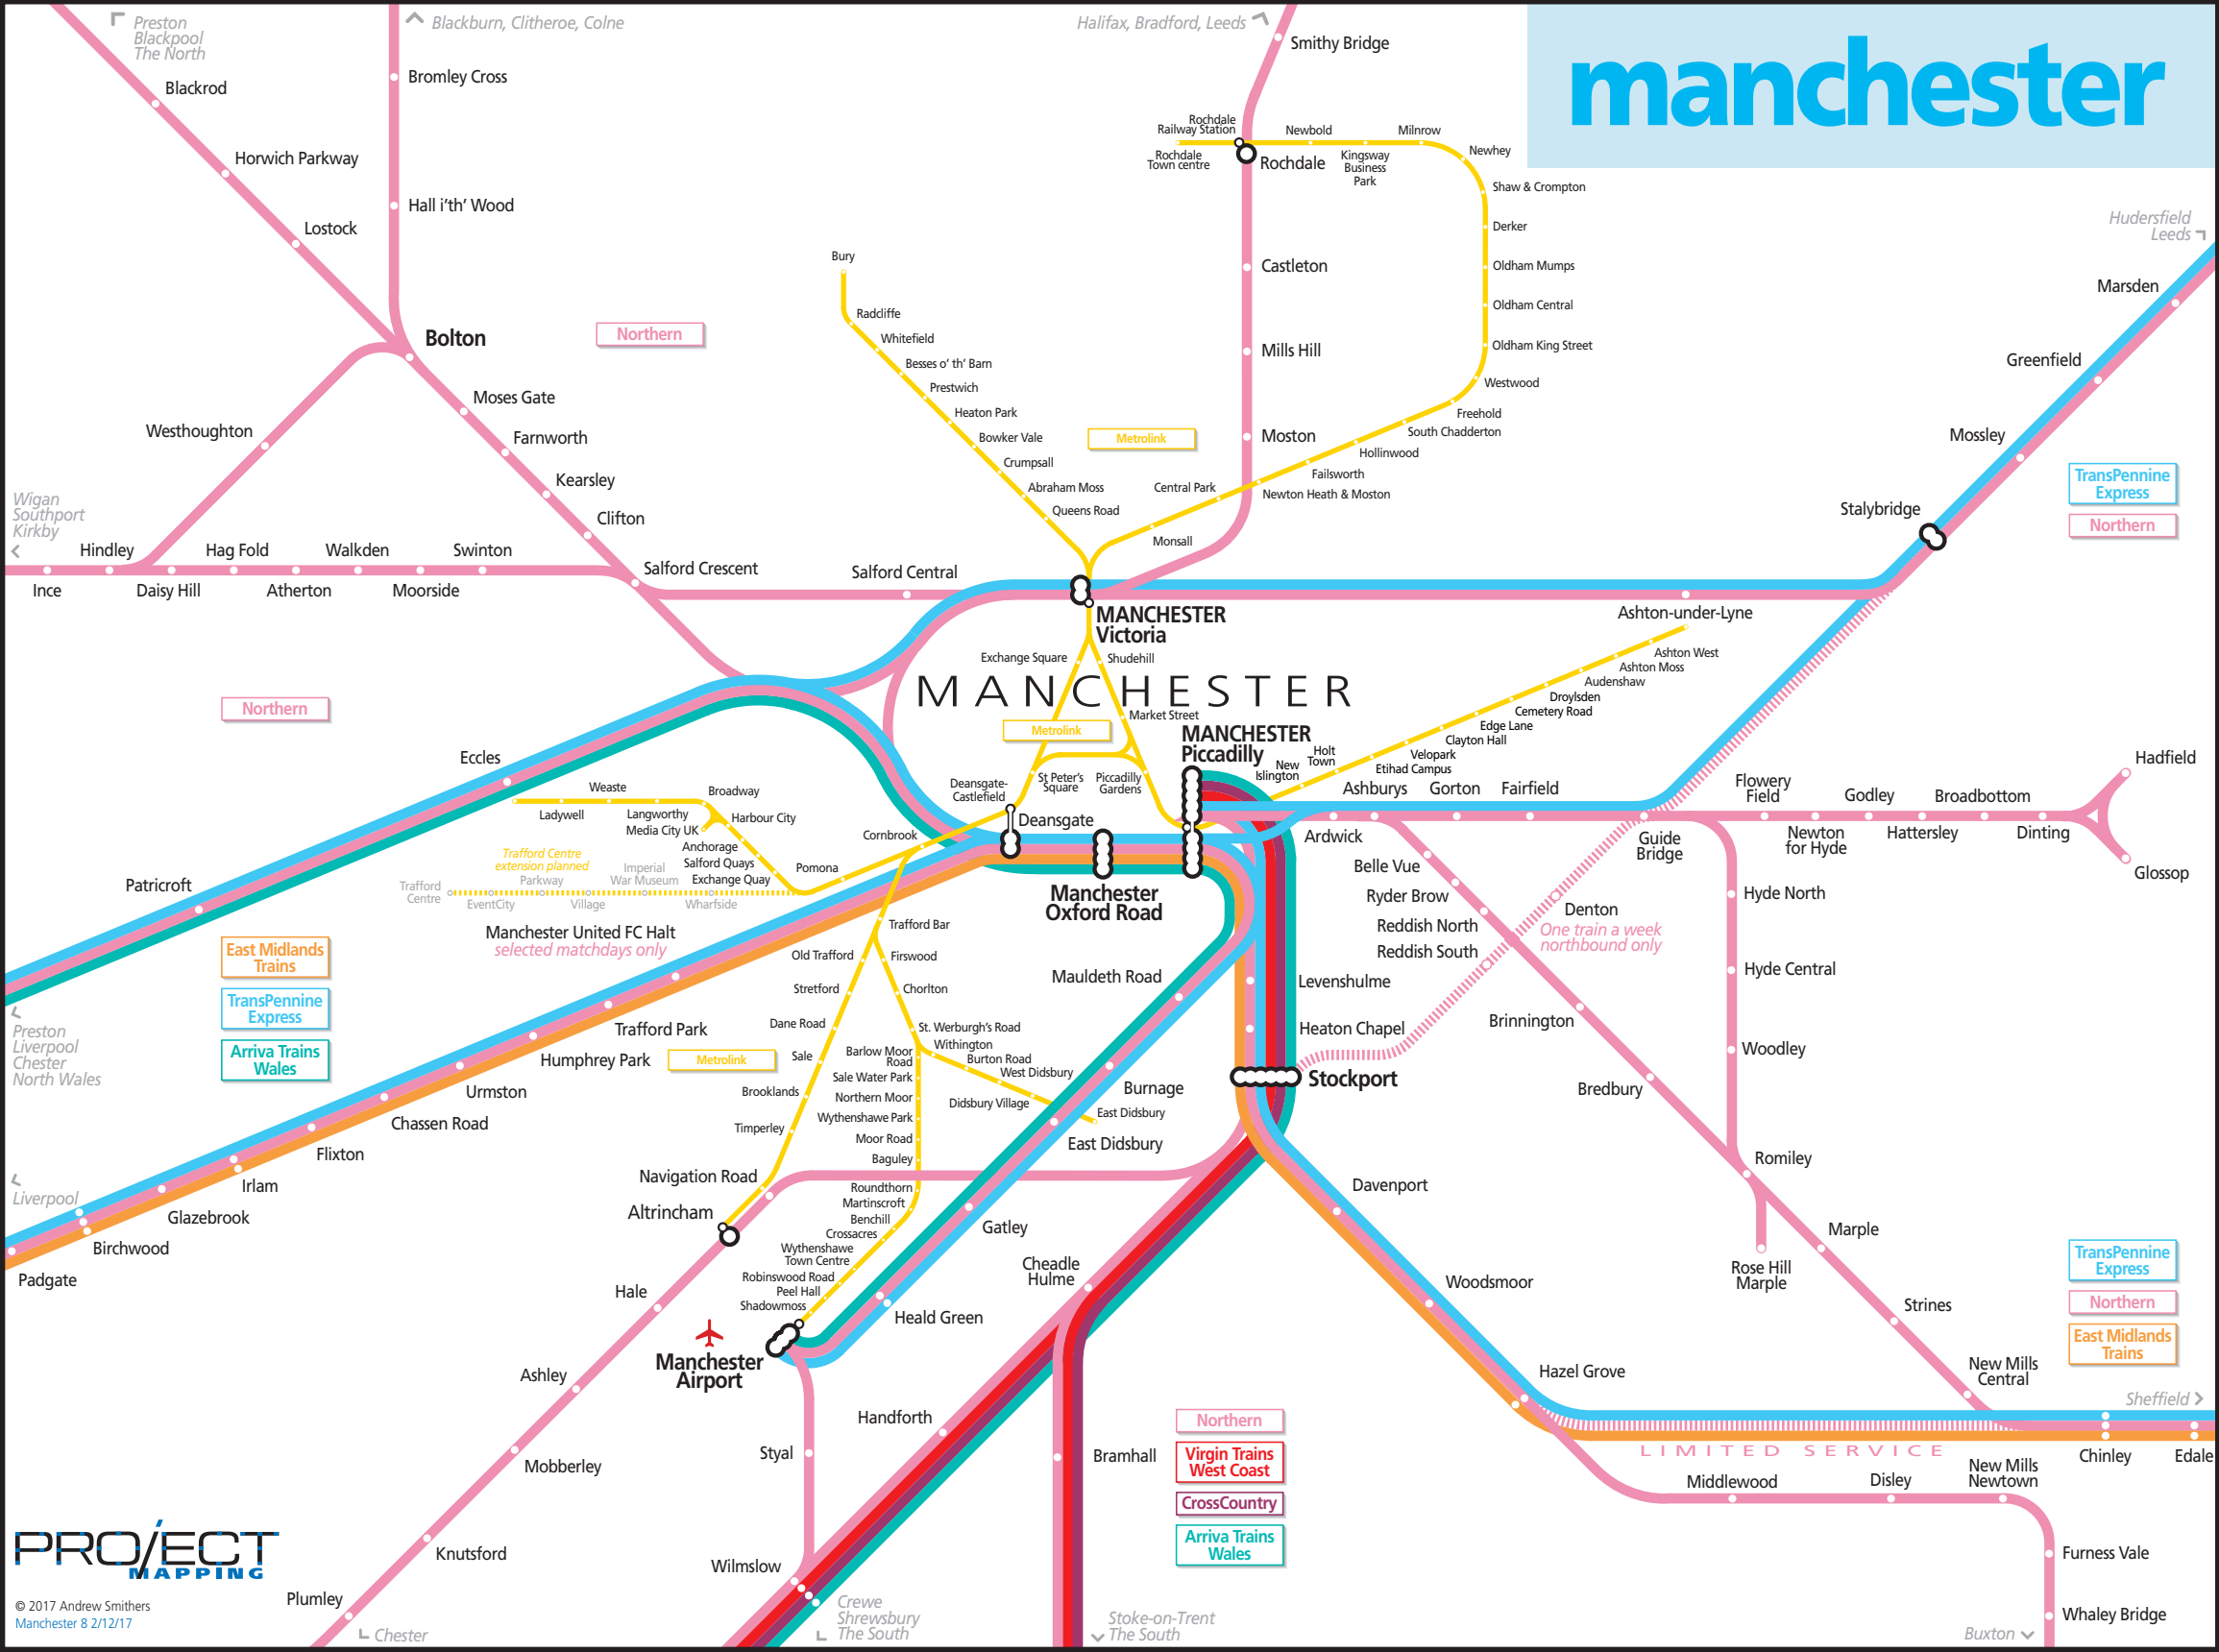

manchester

Northern

East Midlands Trains

TransPennine Express

Arriva Trains Wales

Northern

Virgin Trains West Coast

CrossCountry

Arriva Trains Wales

PROJECT MAPPING

© 2017 Andrew Smithers
Manchester 8 2/12/17