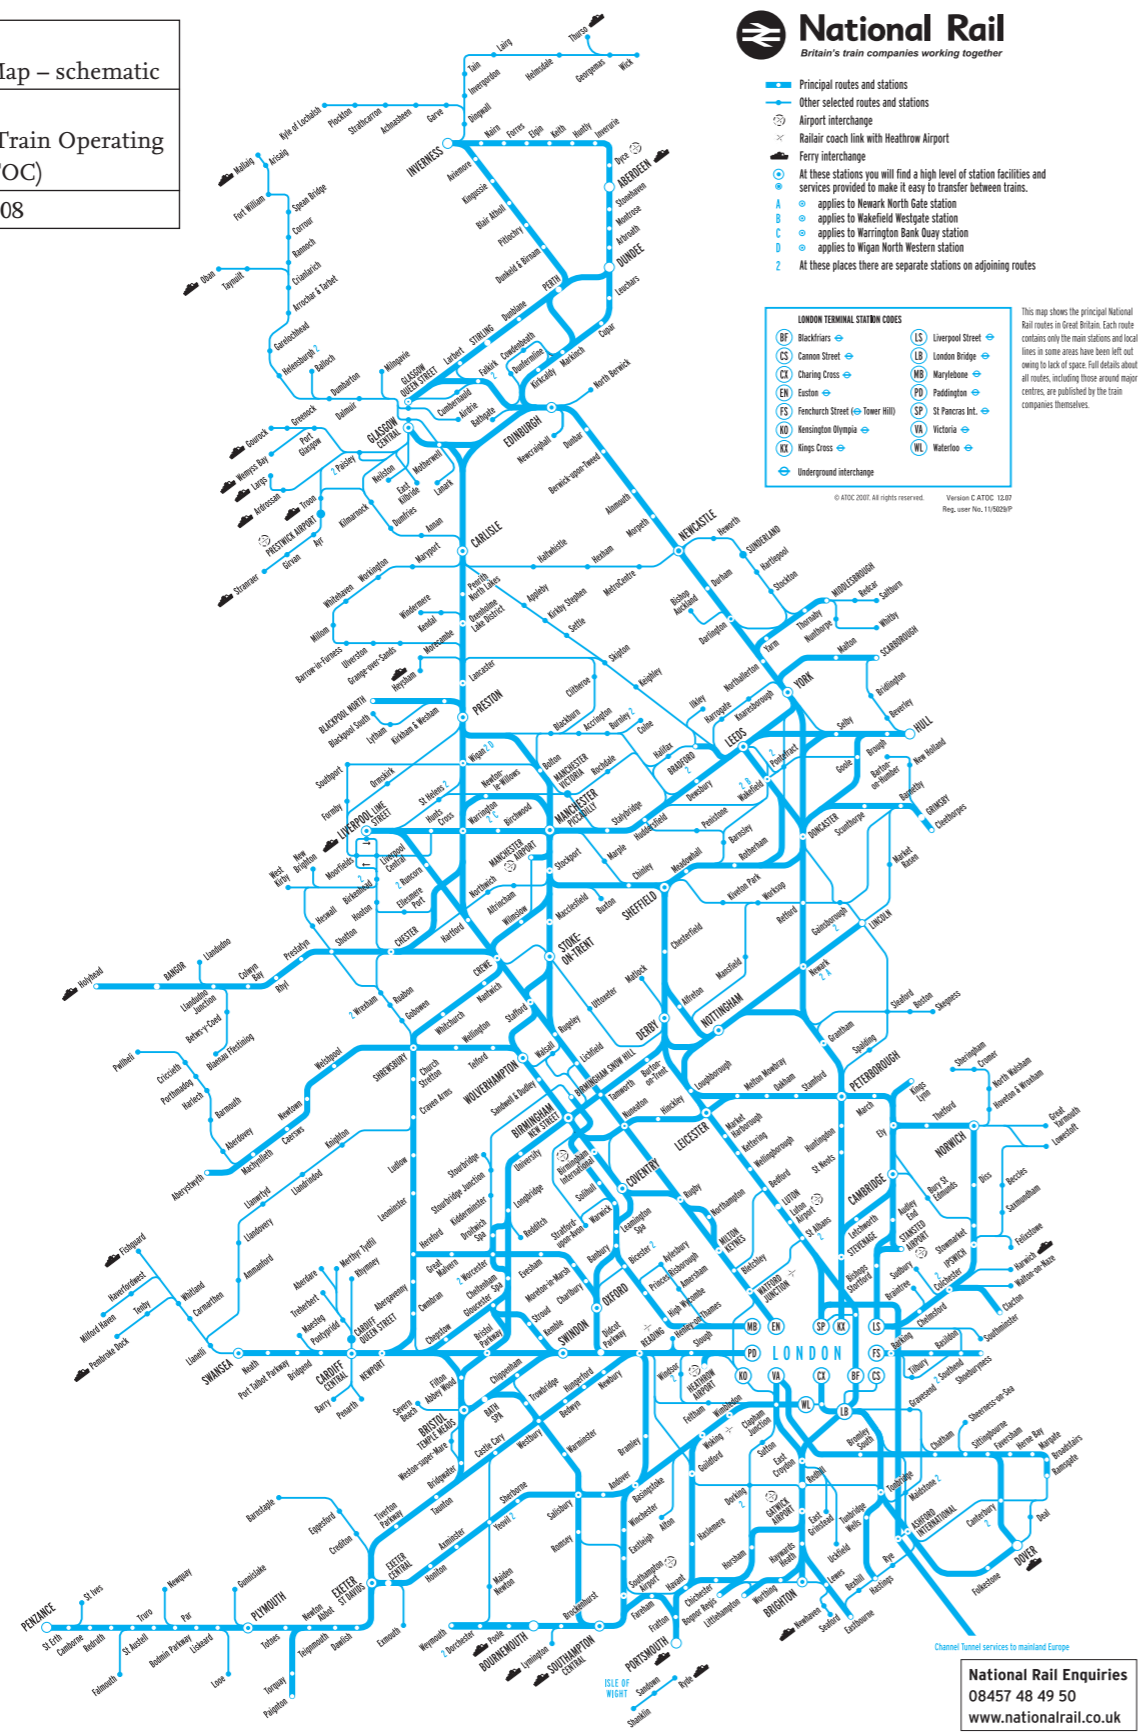

Title
National Rail Map – schematic

Publisher
Association of Train Operating Companies (ATOC)

Date 2008

Title National Rail Network Diagram

Publisher Project Mapping

Date 2011