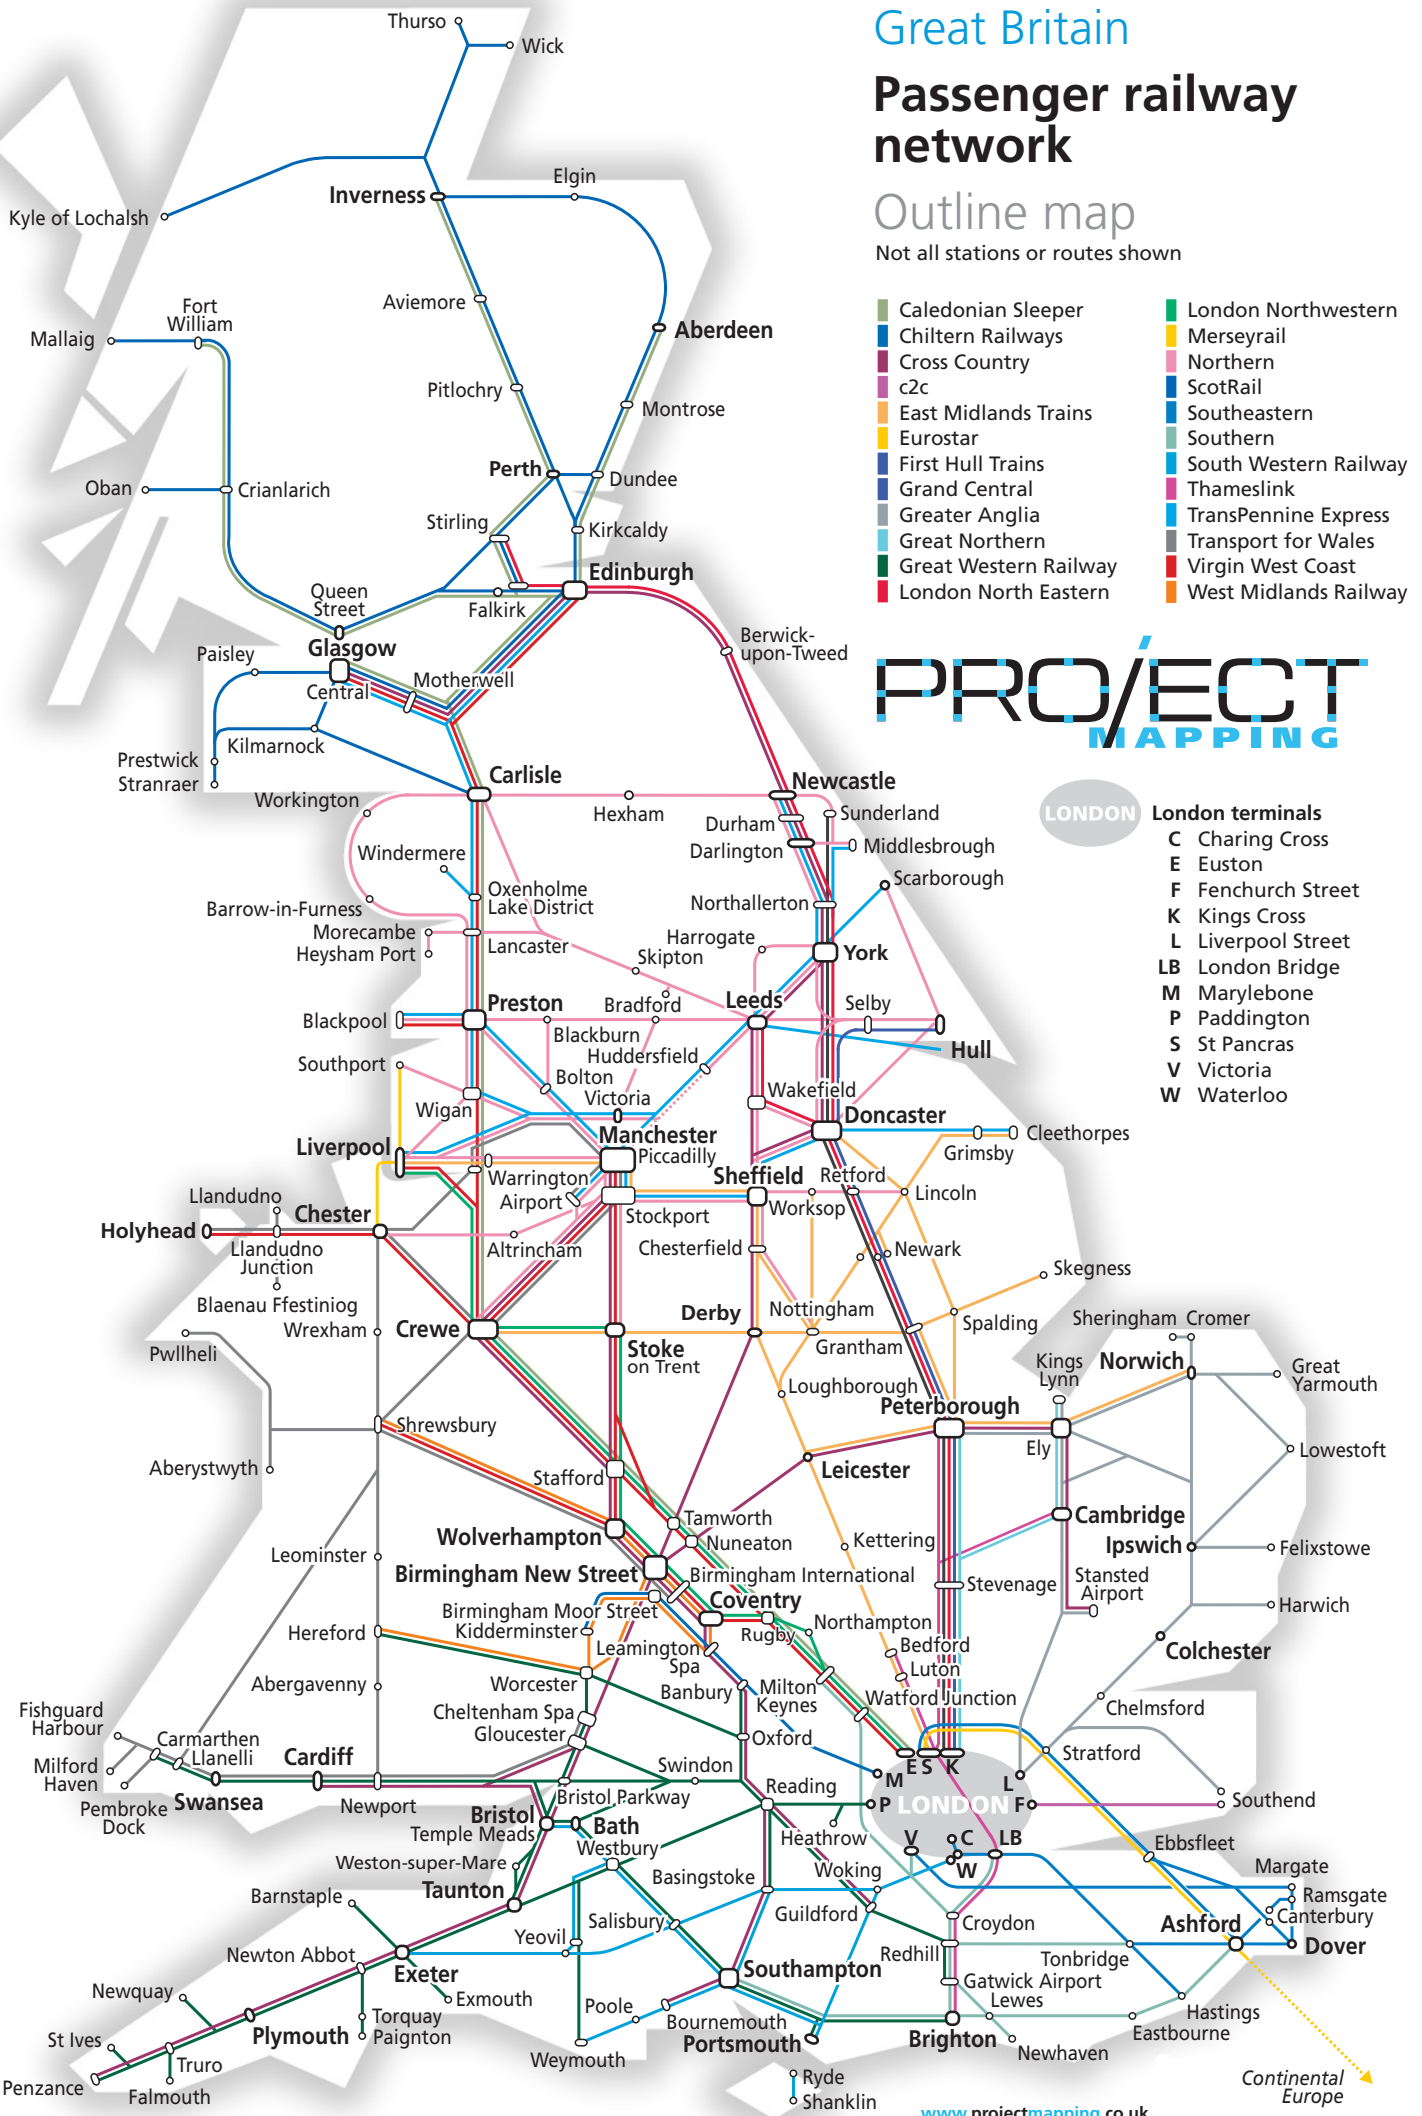

Great Britain

Passenger railway network

Outline map

Not all stations or routes shown

PROJECT
MAPPING

- LONDON** London terminals
- C Charing Cross
 - E Euston
 - F Fenchurch Street
 - K Kings Cross
 - L Liverpool Street
 - LB London Bridge
 - M Marylebone
 - P Paddington
 - S St Pancras
 - V Victoria
 - W Waterloo