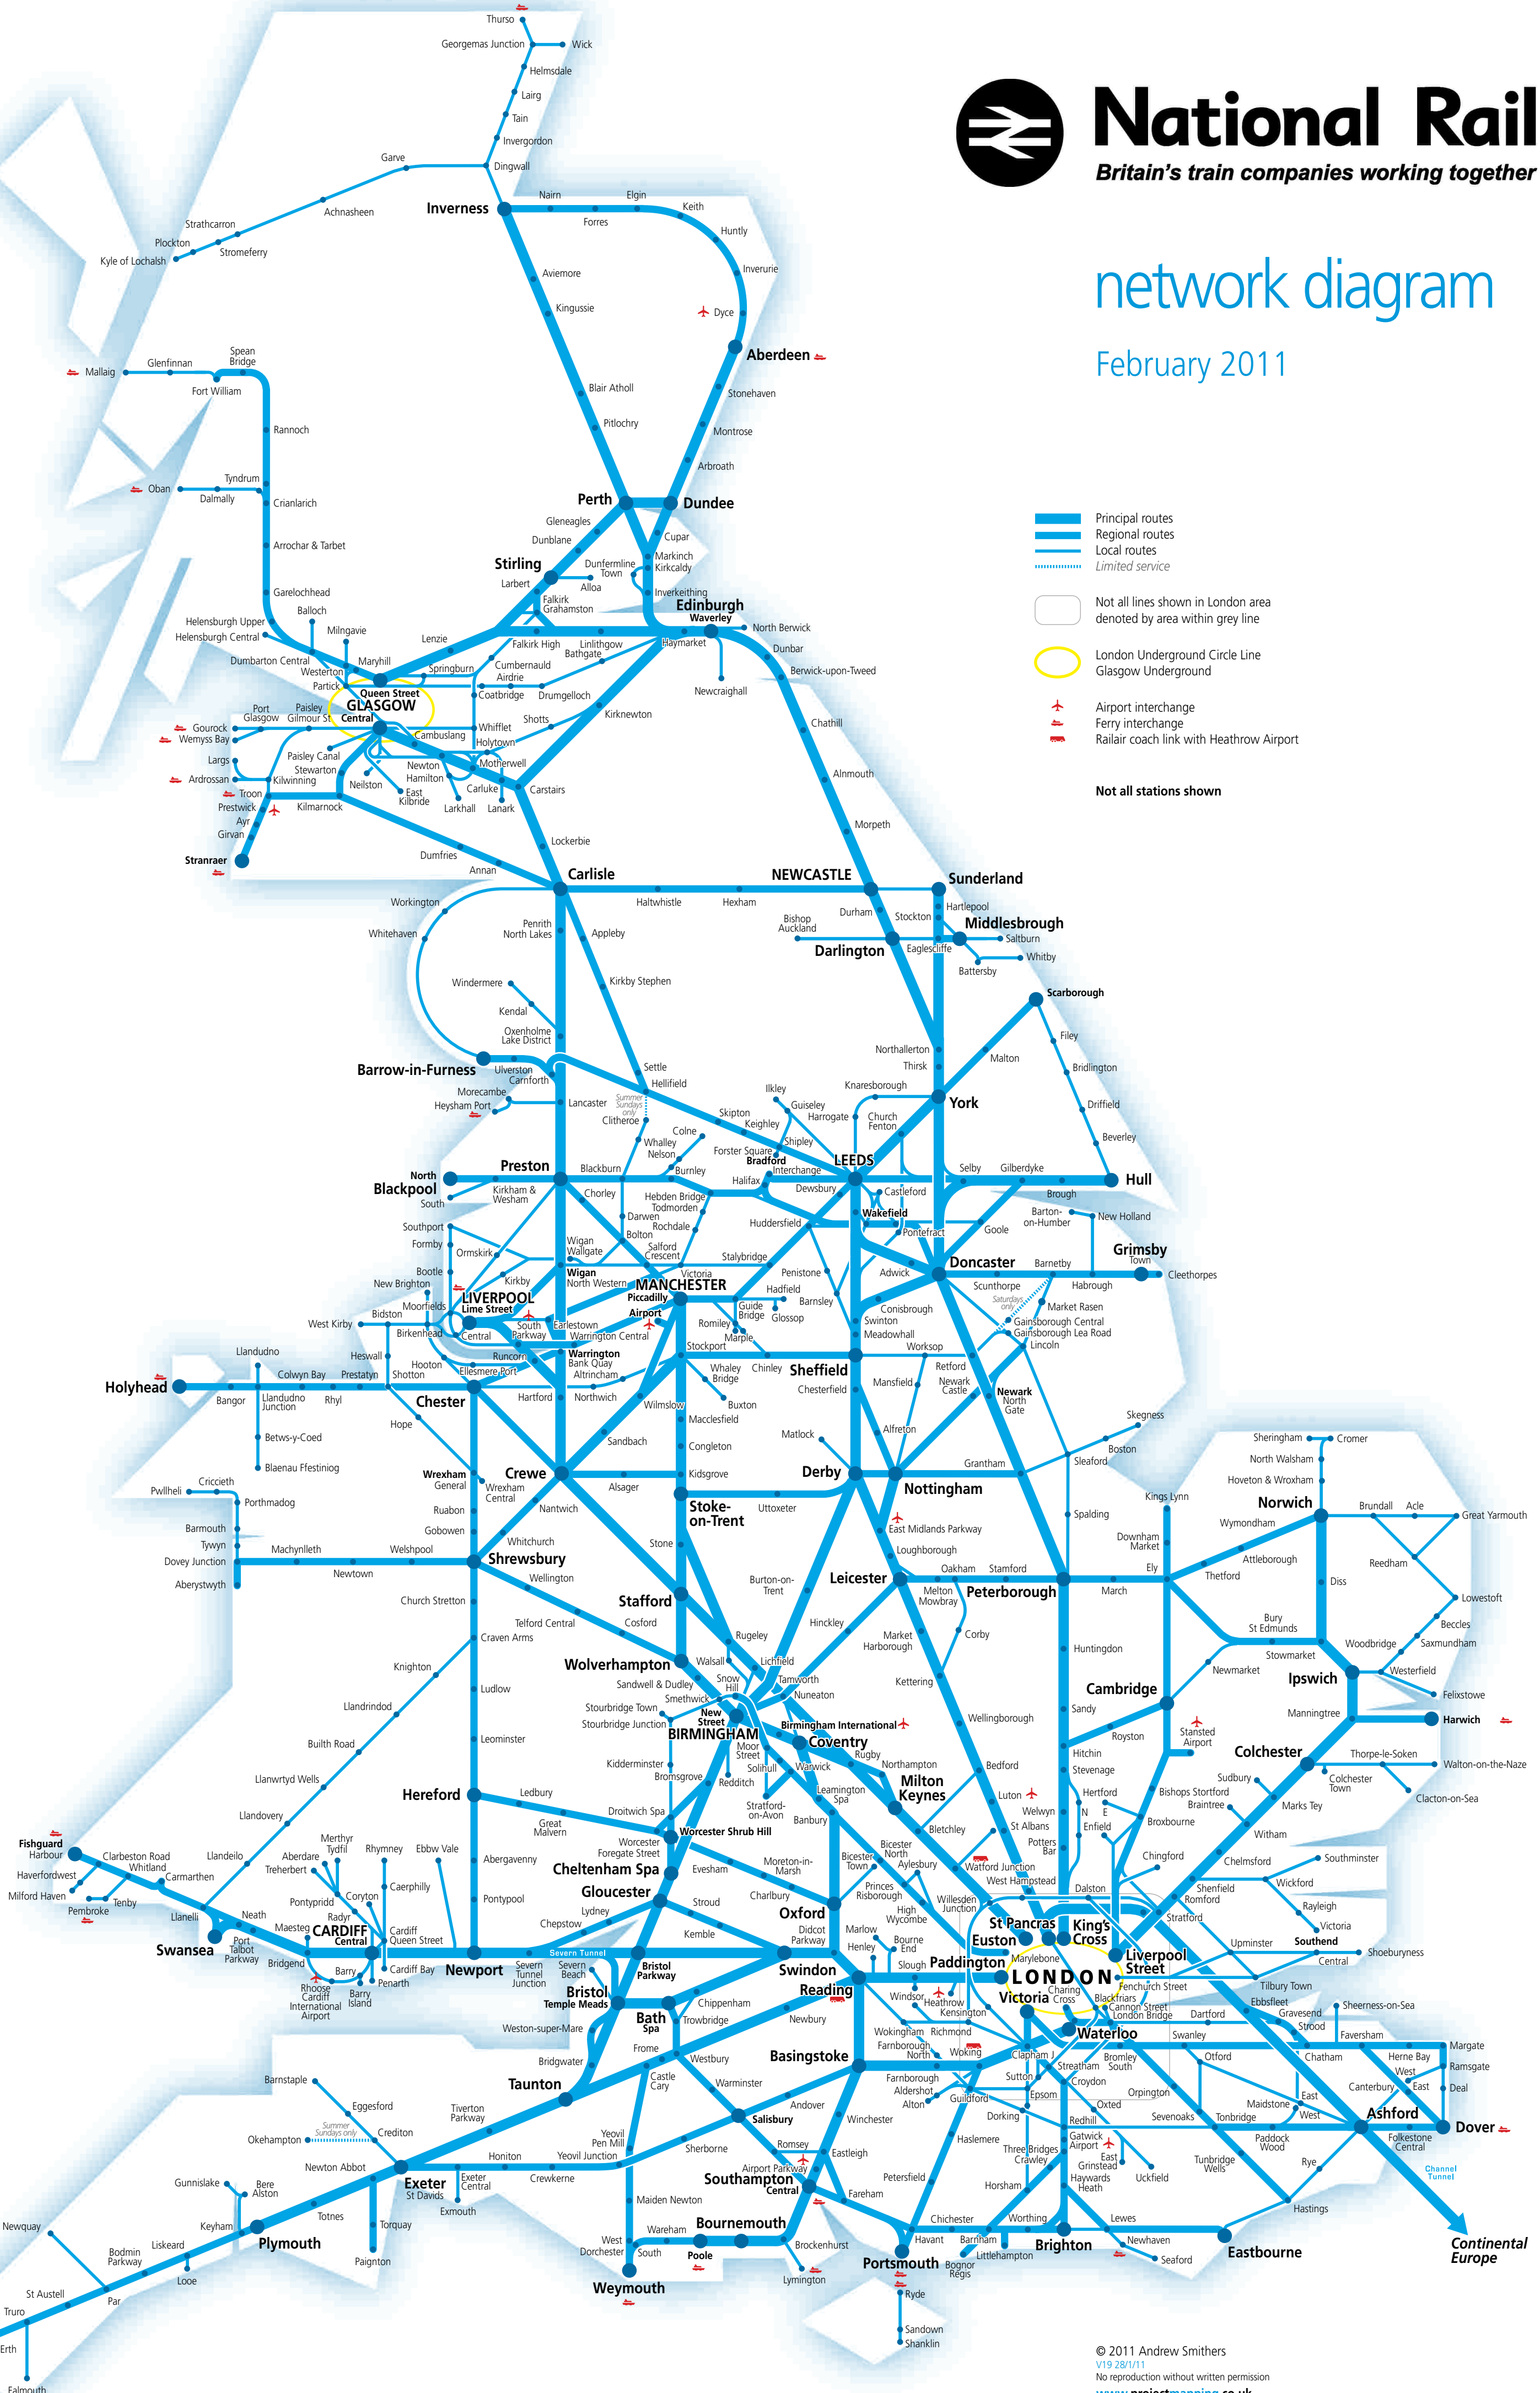

## network diagram

February 2011

- ▬ Principal routes
- ▬ Regional routes
- ▬ Local routes
- ⋯ Limited service
- Not all lines shown in London area denoted by area within grey line
- London Underground Circle Line  
Glasgow Underground
- ✈ Airport interchange
- ⚓ Ferry interchange
- 🚐 Railair coach link with Heathrow Airport

Not all stations shown