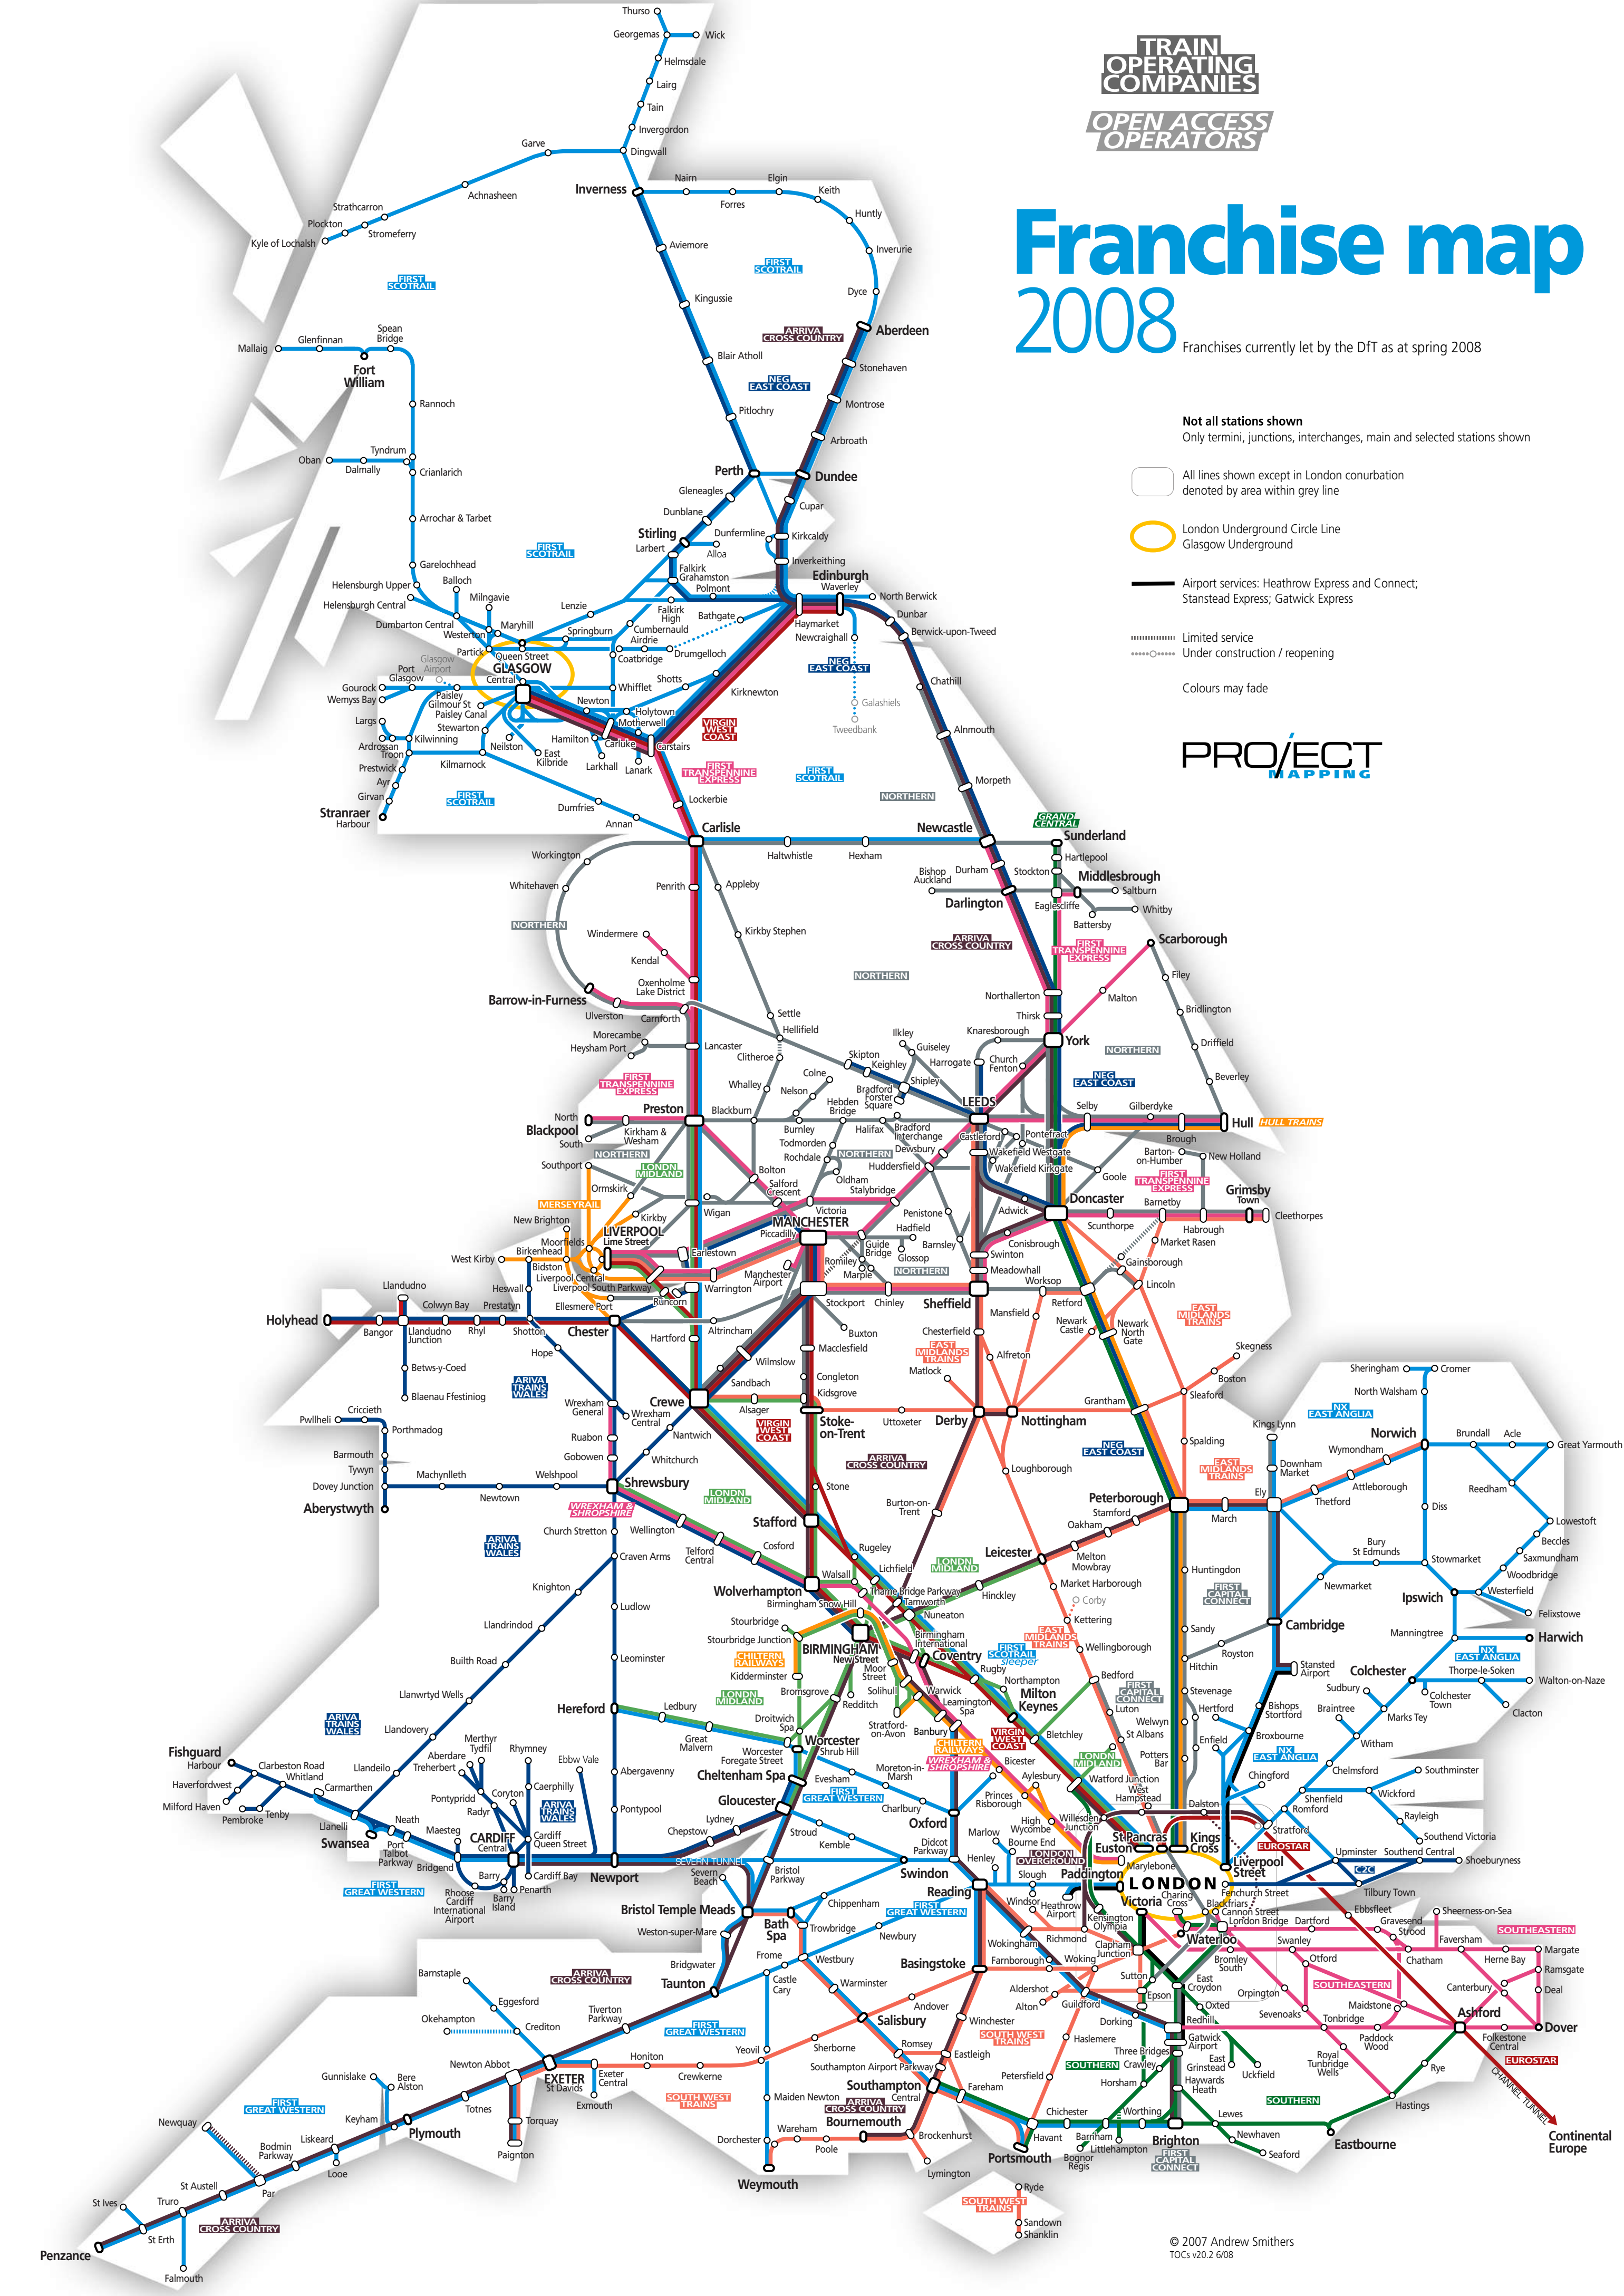

# Franchise map 2008

Franchises currently let by the DfT as at spring 2008

**Not all stations shown**  
 Only termini, junctions, interchanges, main and selected stations shown

○ All lines shown except in London conurbation denoted by area within grey line

○ London Underground Circle Line  
 Glasgow Underground

— Airport services: Heathrow Express and Connect; Stanstead Express; Gatwick Express

⋯ Limited service  
 ⋯ Under construction / reopening

Colours may fade

**PROJECT MAPPING**