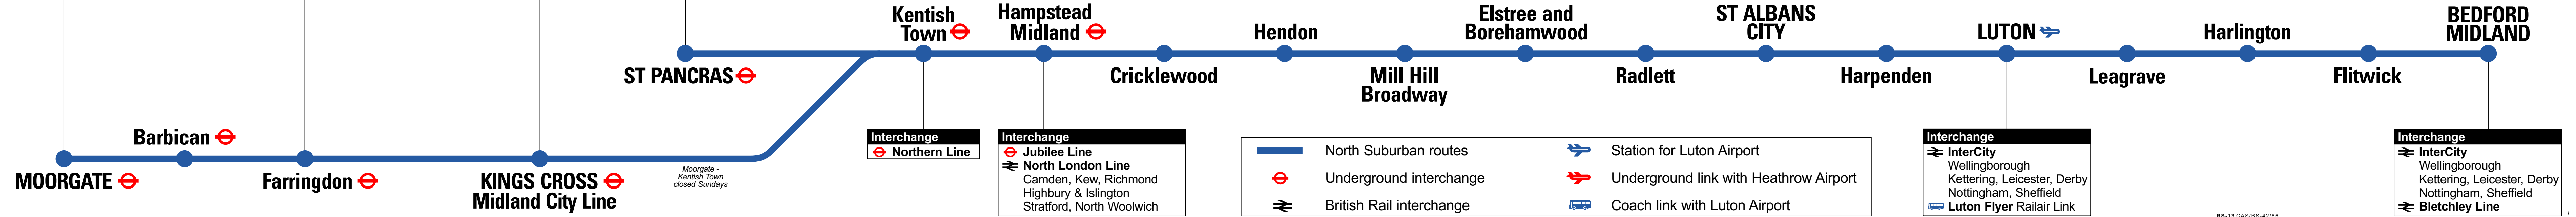

Interchange

- ⊖ Circle Line and Metropolitan Line
Liverpool Street ⇌
- ⊖ Northern Line
- ⇌ Welwyn-Hertford Line

Interchange

- ⊖ Circle Line and Metropolitan Line
Paddington ⇌
- ⊖ Northern Line
Liverpool Street ⇌

Interchange

- ⊖ Northern Line
- ⊖ Piccadilly Line
- ⊖ Victoria Line
- Euston ⇌
- Victoria ⇌
- ⇌ InterCity
East Midlands
Yorkshire
Northeast England
Scotland

Interchange

- ⊖ Circle Line
- ⊖ Metropolitan Line
- ⊖ Northern Line
- ⊖ Piccadilly Line ✈
- ⊖ Victoria Line
- ⇌ InterCity
East Midlands
Yorkshire
Northeast England
Scotland

Interchange

- ⊖ Jubilee Line
- ⇌ North London Line
Camden, Kew, Richmond
Highbury & Islington
Stratford, North Woolwich

Interchange

- ⇌ InterCity
Wellingborough
Kettering, Leicester, Derby
Nottingham, Sheffield
- 🚗 Luton Flyer Railair Link

Interchange

- ⇌ InterCity
Wellingborough
Kettering, Leicester, Derby
Nottingham, Sheffield
- ⇌ Bletchley Line

RS-13 CAS/BS-42/86