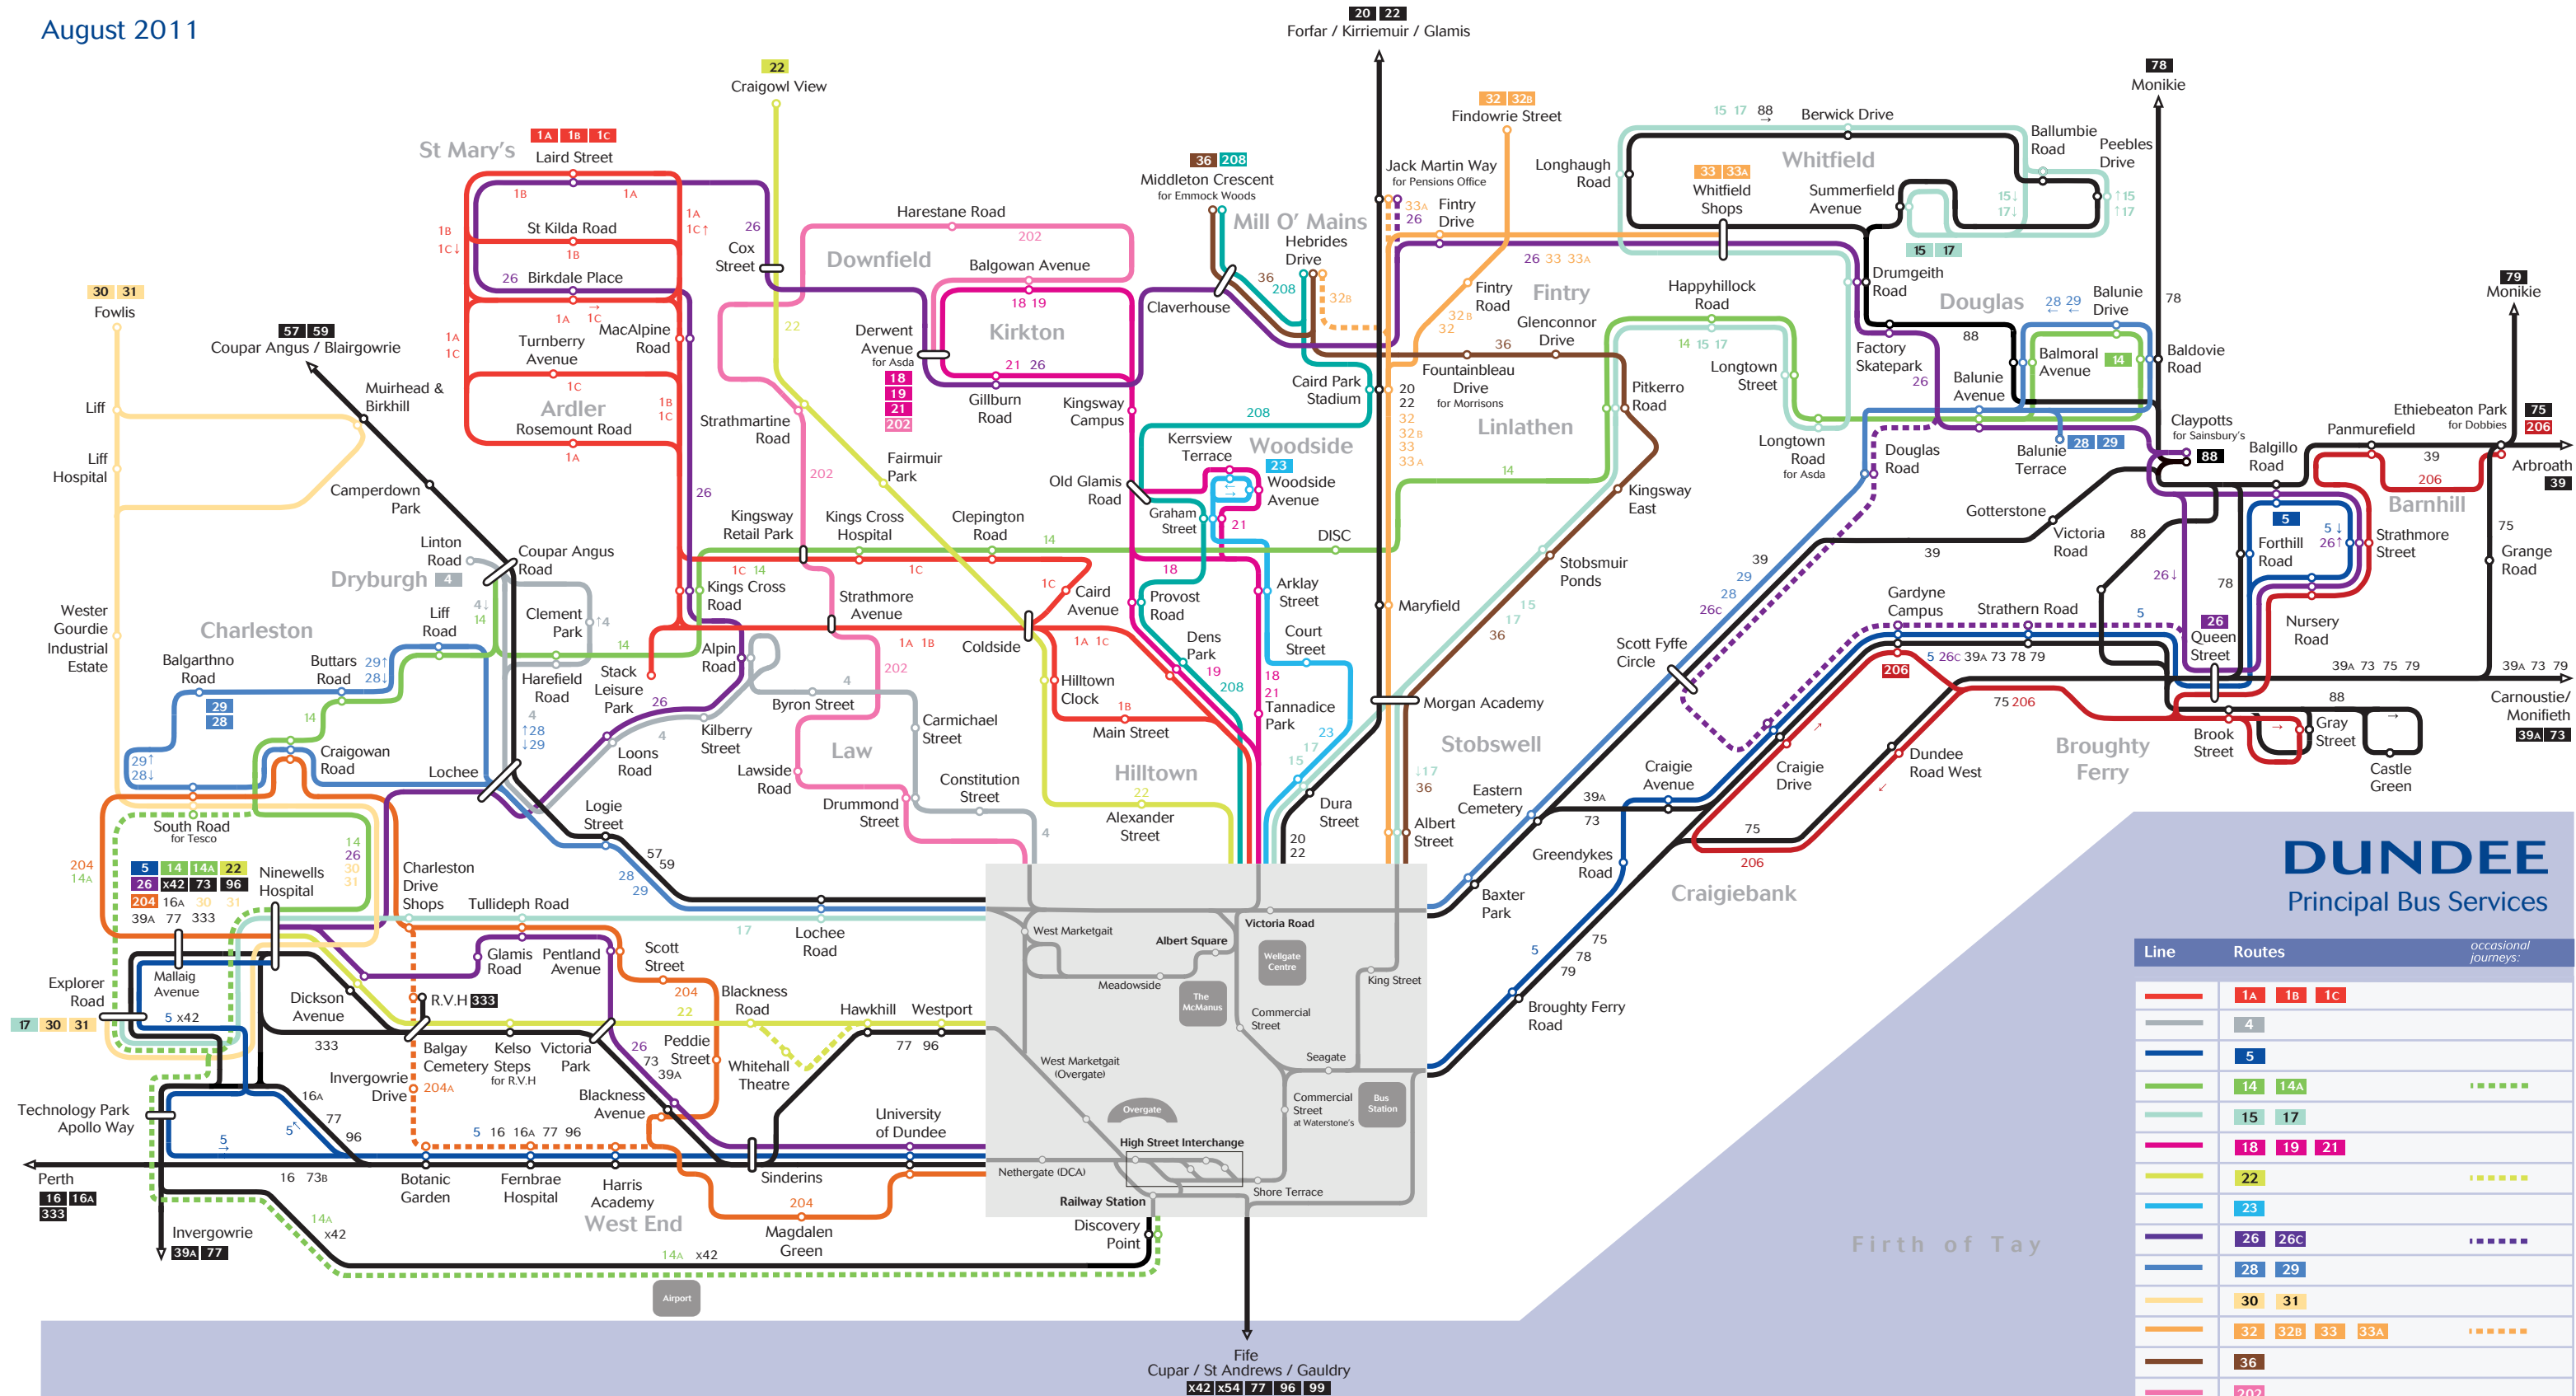

# Your Local Bus Network

August 2011

## DUNDEE Principal Bus Services

Line	Routes	occasional journeys:
	1A 1B 1C	
	4	
	5	
	14 14A	.....
	15 17	
	18 19 21	
	22	.....
	23	
	26 26c	.....
	28 29	
	30 31	
	32 32b 33 33a	.....
	36	
	202	
	204 204a	.....
	206	
	208	
	16 16A 20 22 39 39A x42 x54 57 59 73 75 77 78 79 88 96 99 333	