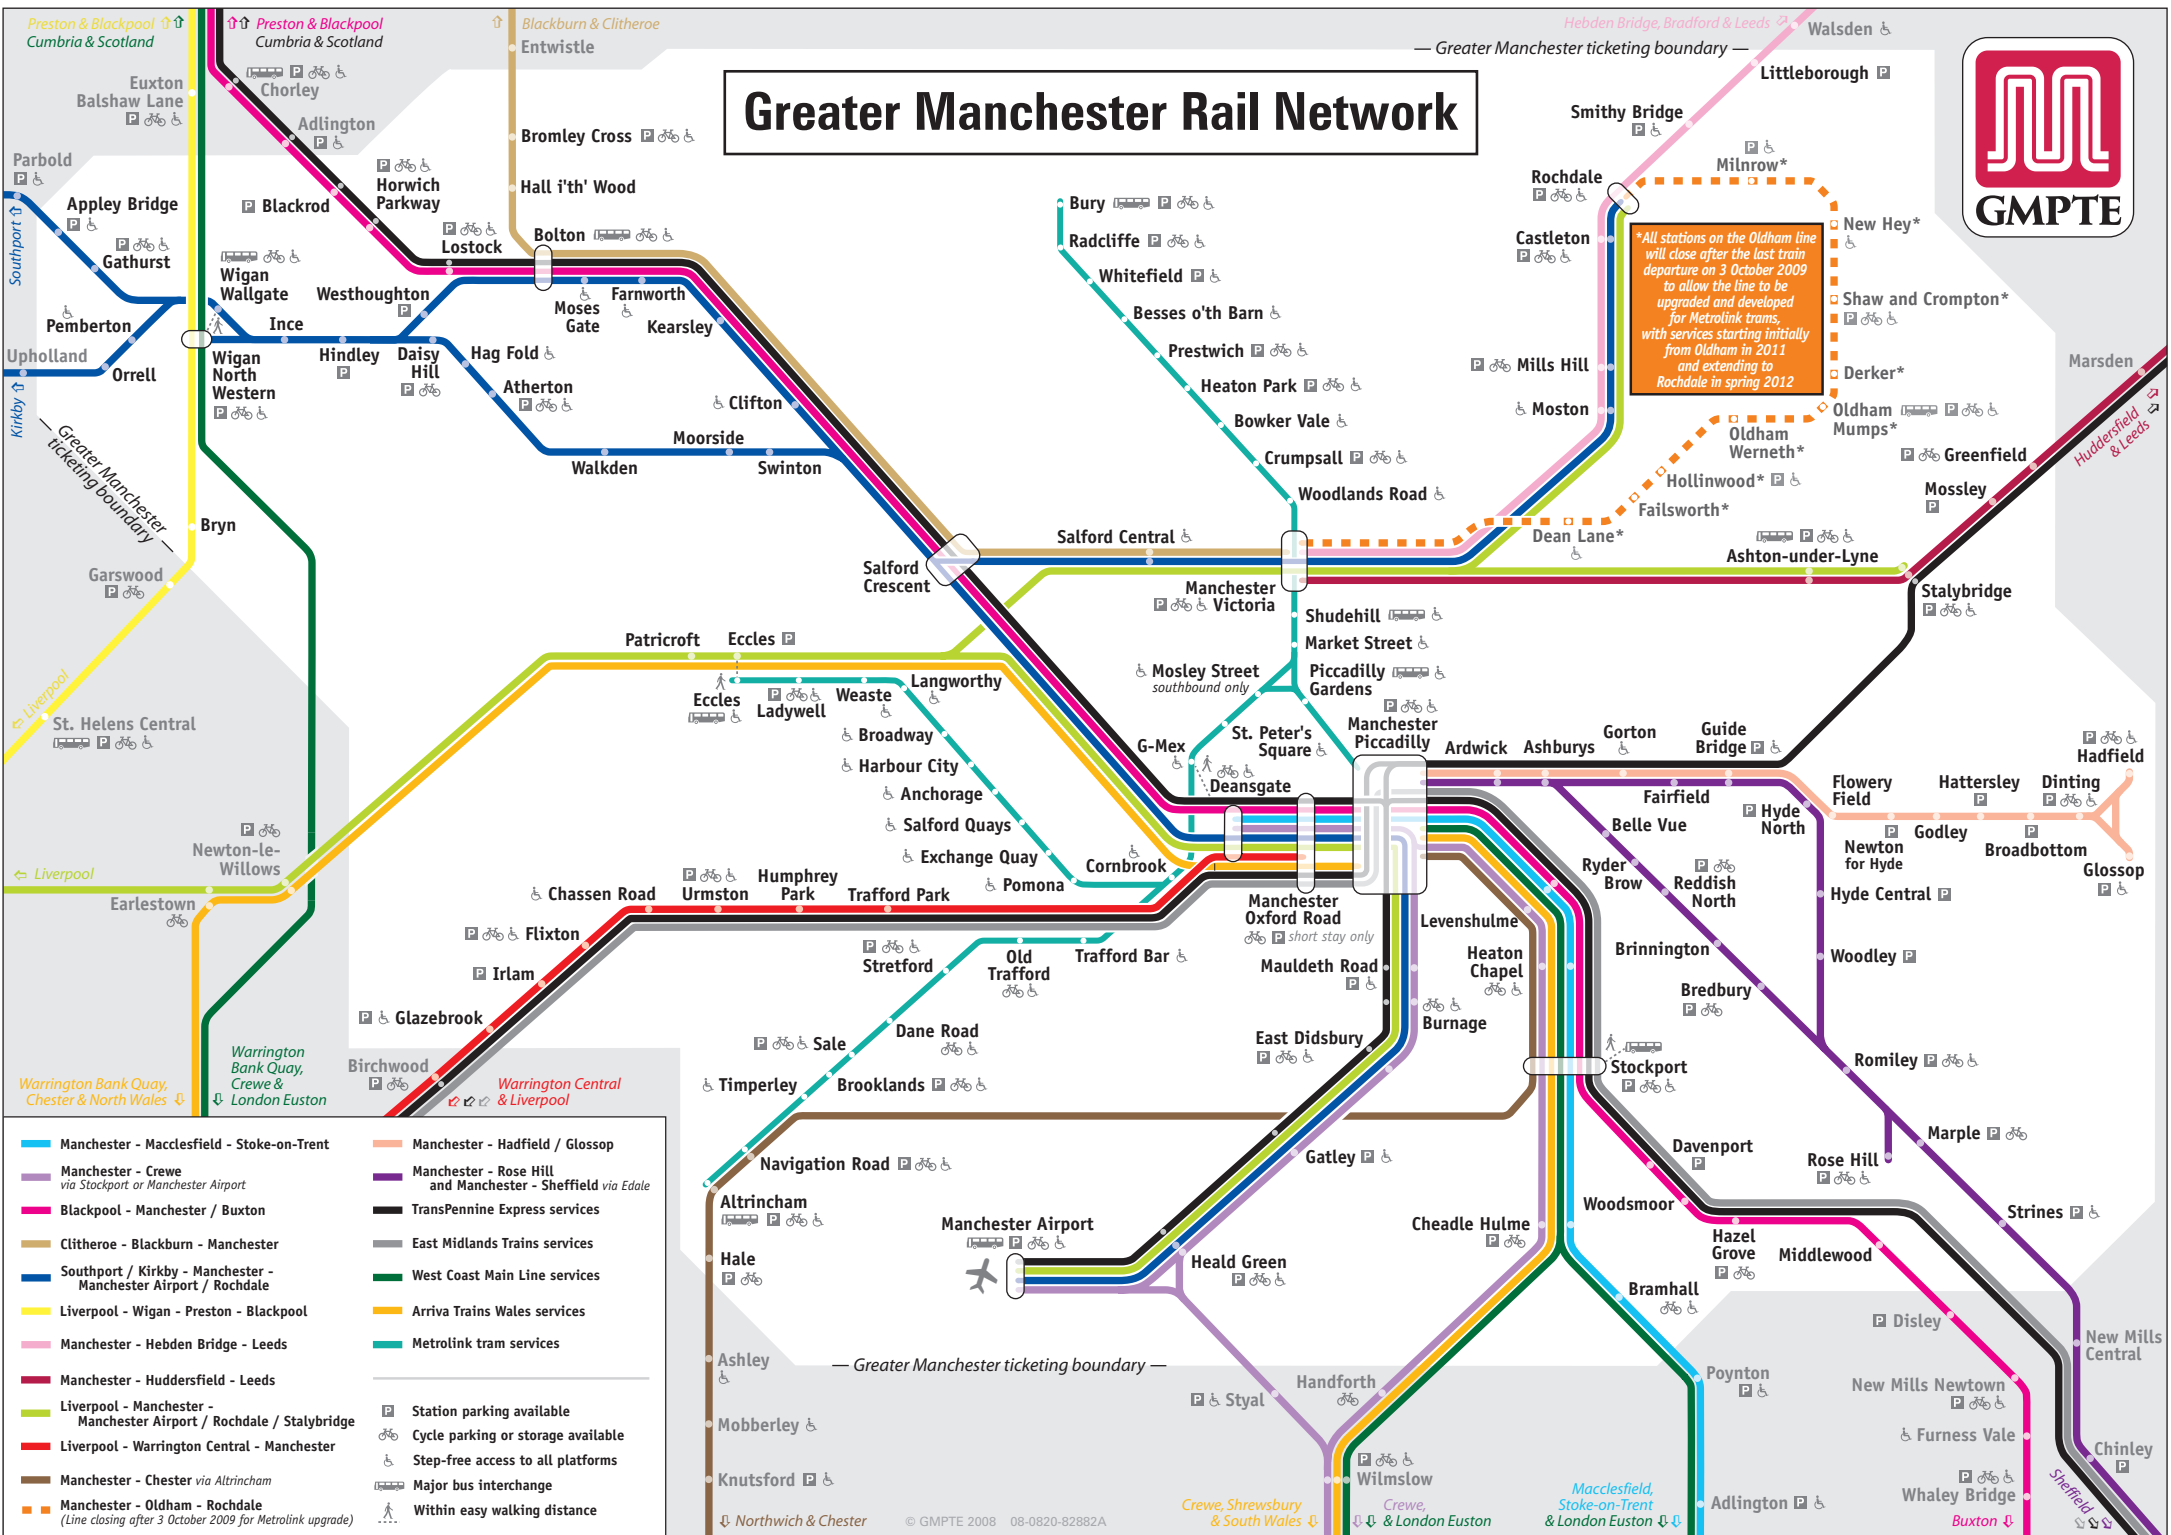

Greater Manchester Rail Network

*All stations on the Oldham line will close after the last train departure on 3 October 2009 to allow the line to be upgraded and developed for Metrolink trams, with services starting initially from Oldham in 2011 and extending to Rochdale in spring 2012