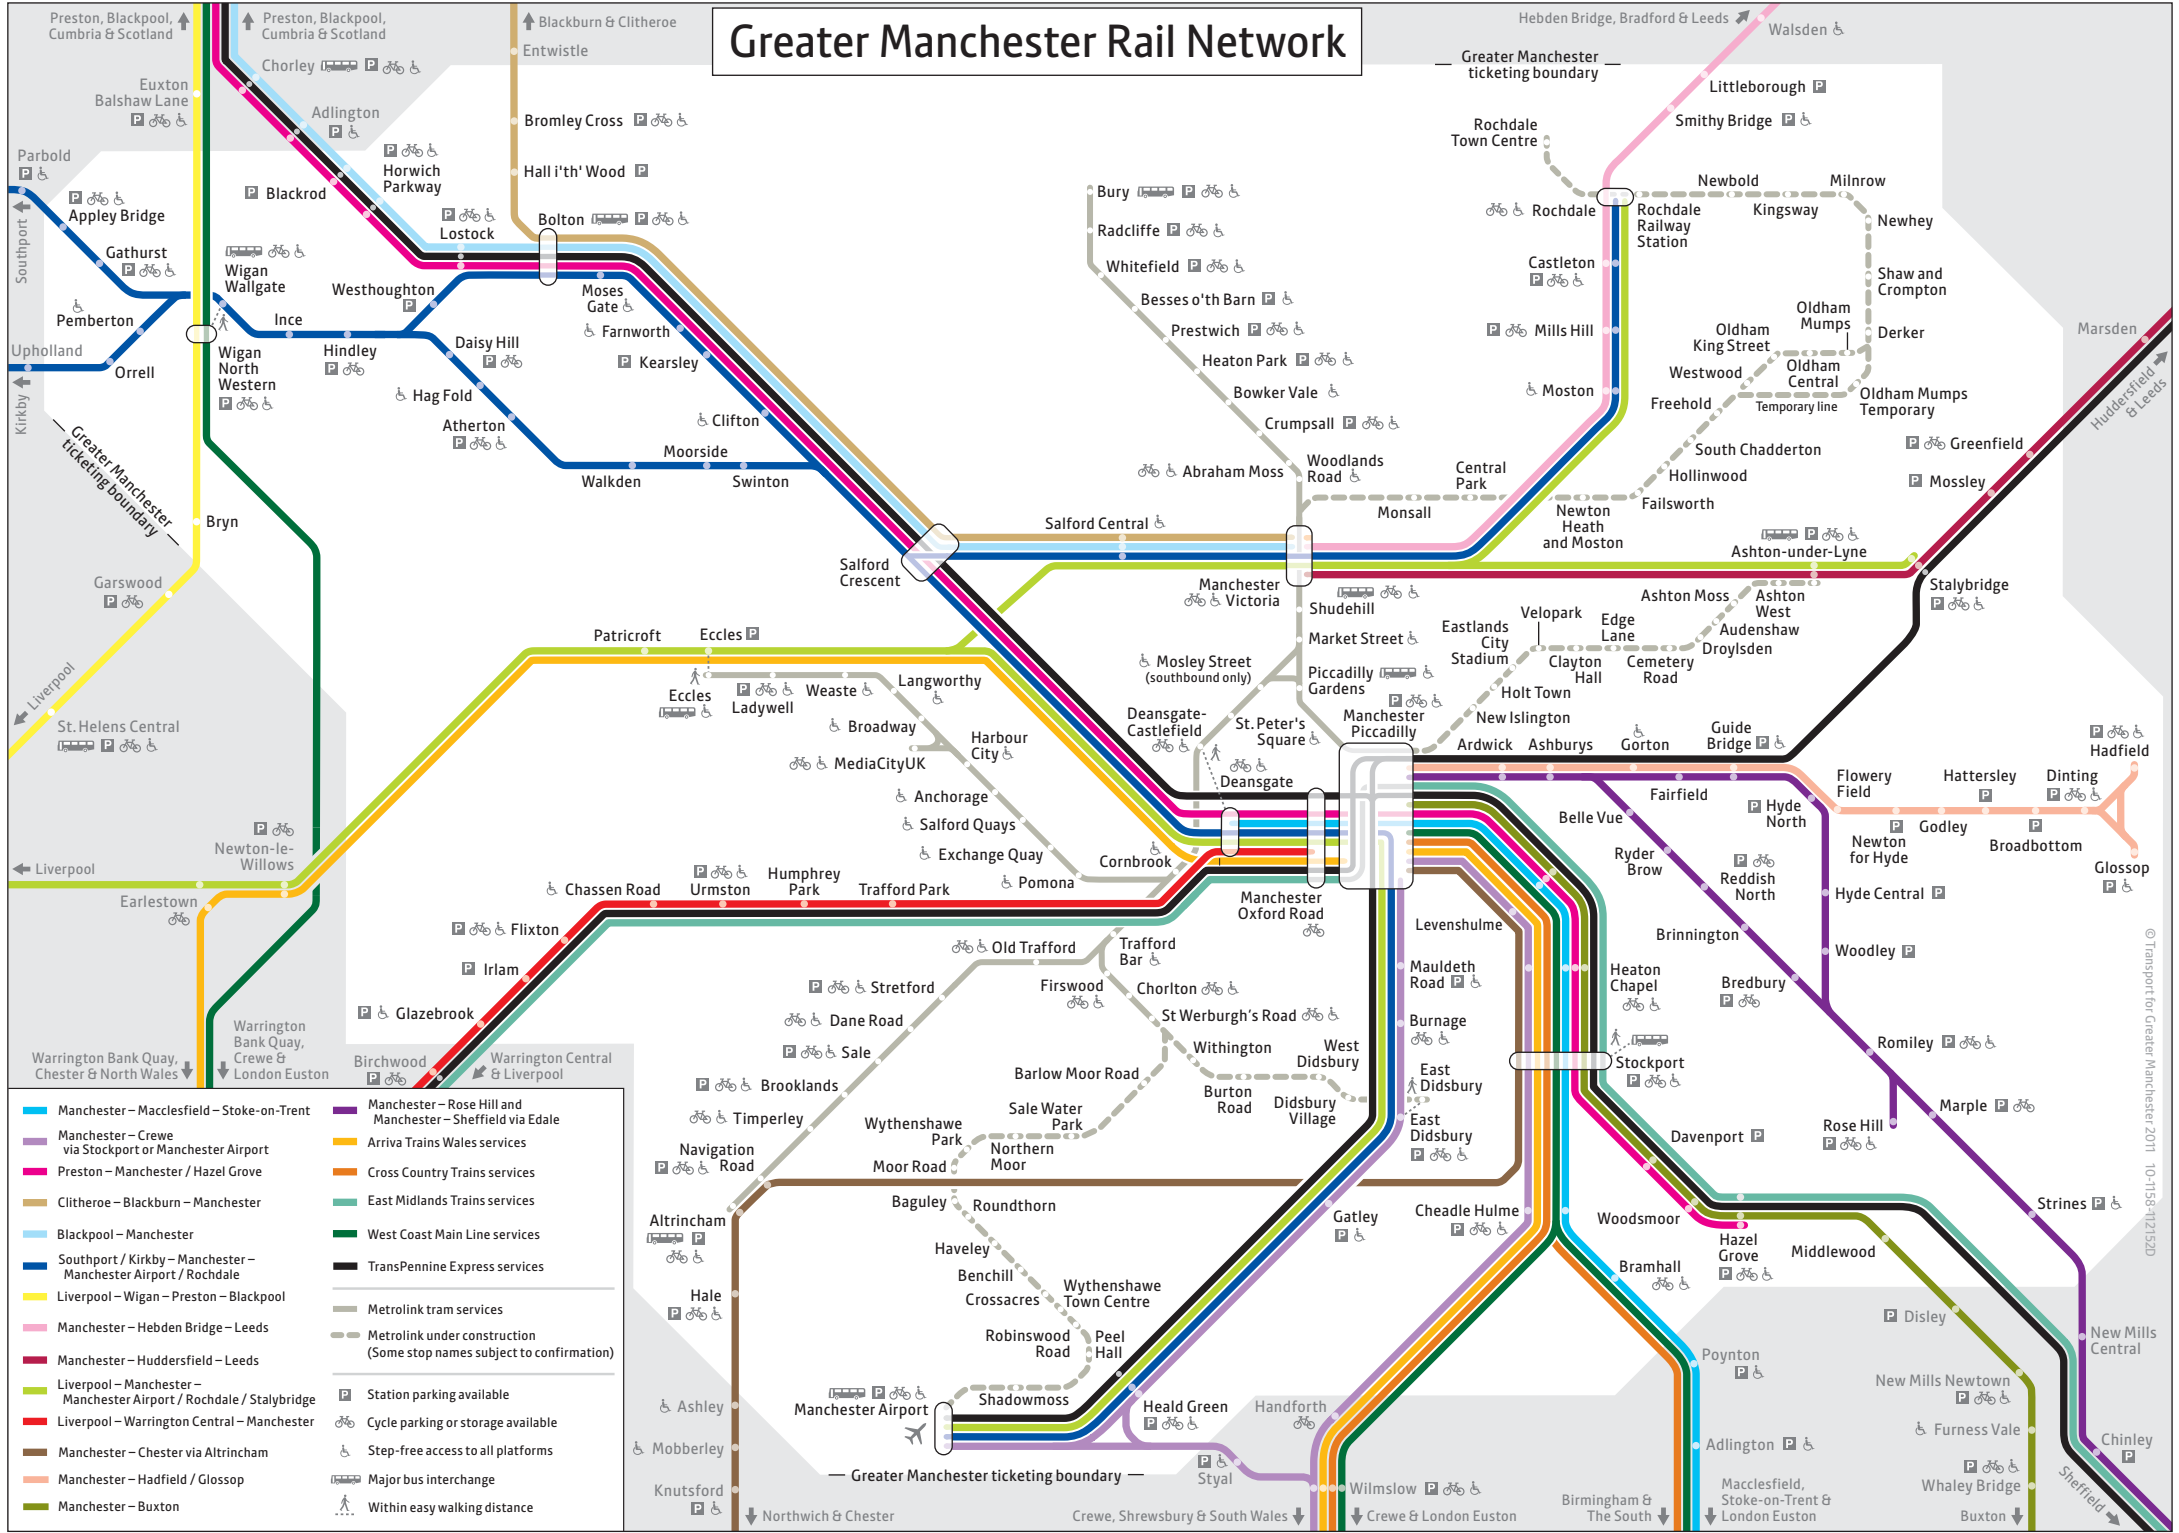

Greater Manchester Rail Network

- | | |
|---|---|
| <ul style="list-style-type: none"> Manchester – Macclesfield – Stoke-on-Trent Manchester – Crewe via Stockport or Manchester Airport Preston – Manchester / Hazel Grove Clitheroe – Blackburn – Manchester Blackpool – Manchester Southport / Kirkby – Manchester – Manchester Airport / Rochdale Liverpool – Wigan – Preston – Blackpool Manchester – Hebden Bridge – Leeds Manchester – Huddersfield – Leeds Liverpool – Manchester – Manchester Airport / Rochdale / Stalybridge Liverpool – Warrington Central – Manchester Manchester – Chester via Altrincham Manchester – Hadfield / Glossop Manchester – Buxton | <ul style="list-style-type: none"> Manchester – Rose Hill and Manchester – Sheffield via Edale Arriva Trains Wales services Cross Country Trains services East Midlands Trains services West Coast Main Line services TransPennine Express services Metrolink tram services Metrolink under construction (Some stop names subject to confirmation) Station parking available Cycle parking or storage available Step-free access to all platforms Major bus interchange Within easy walking distance |
|---|---|