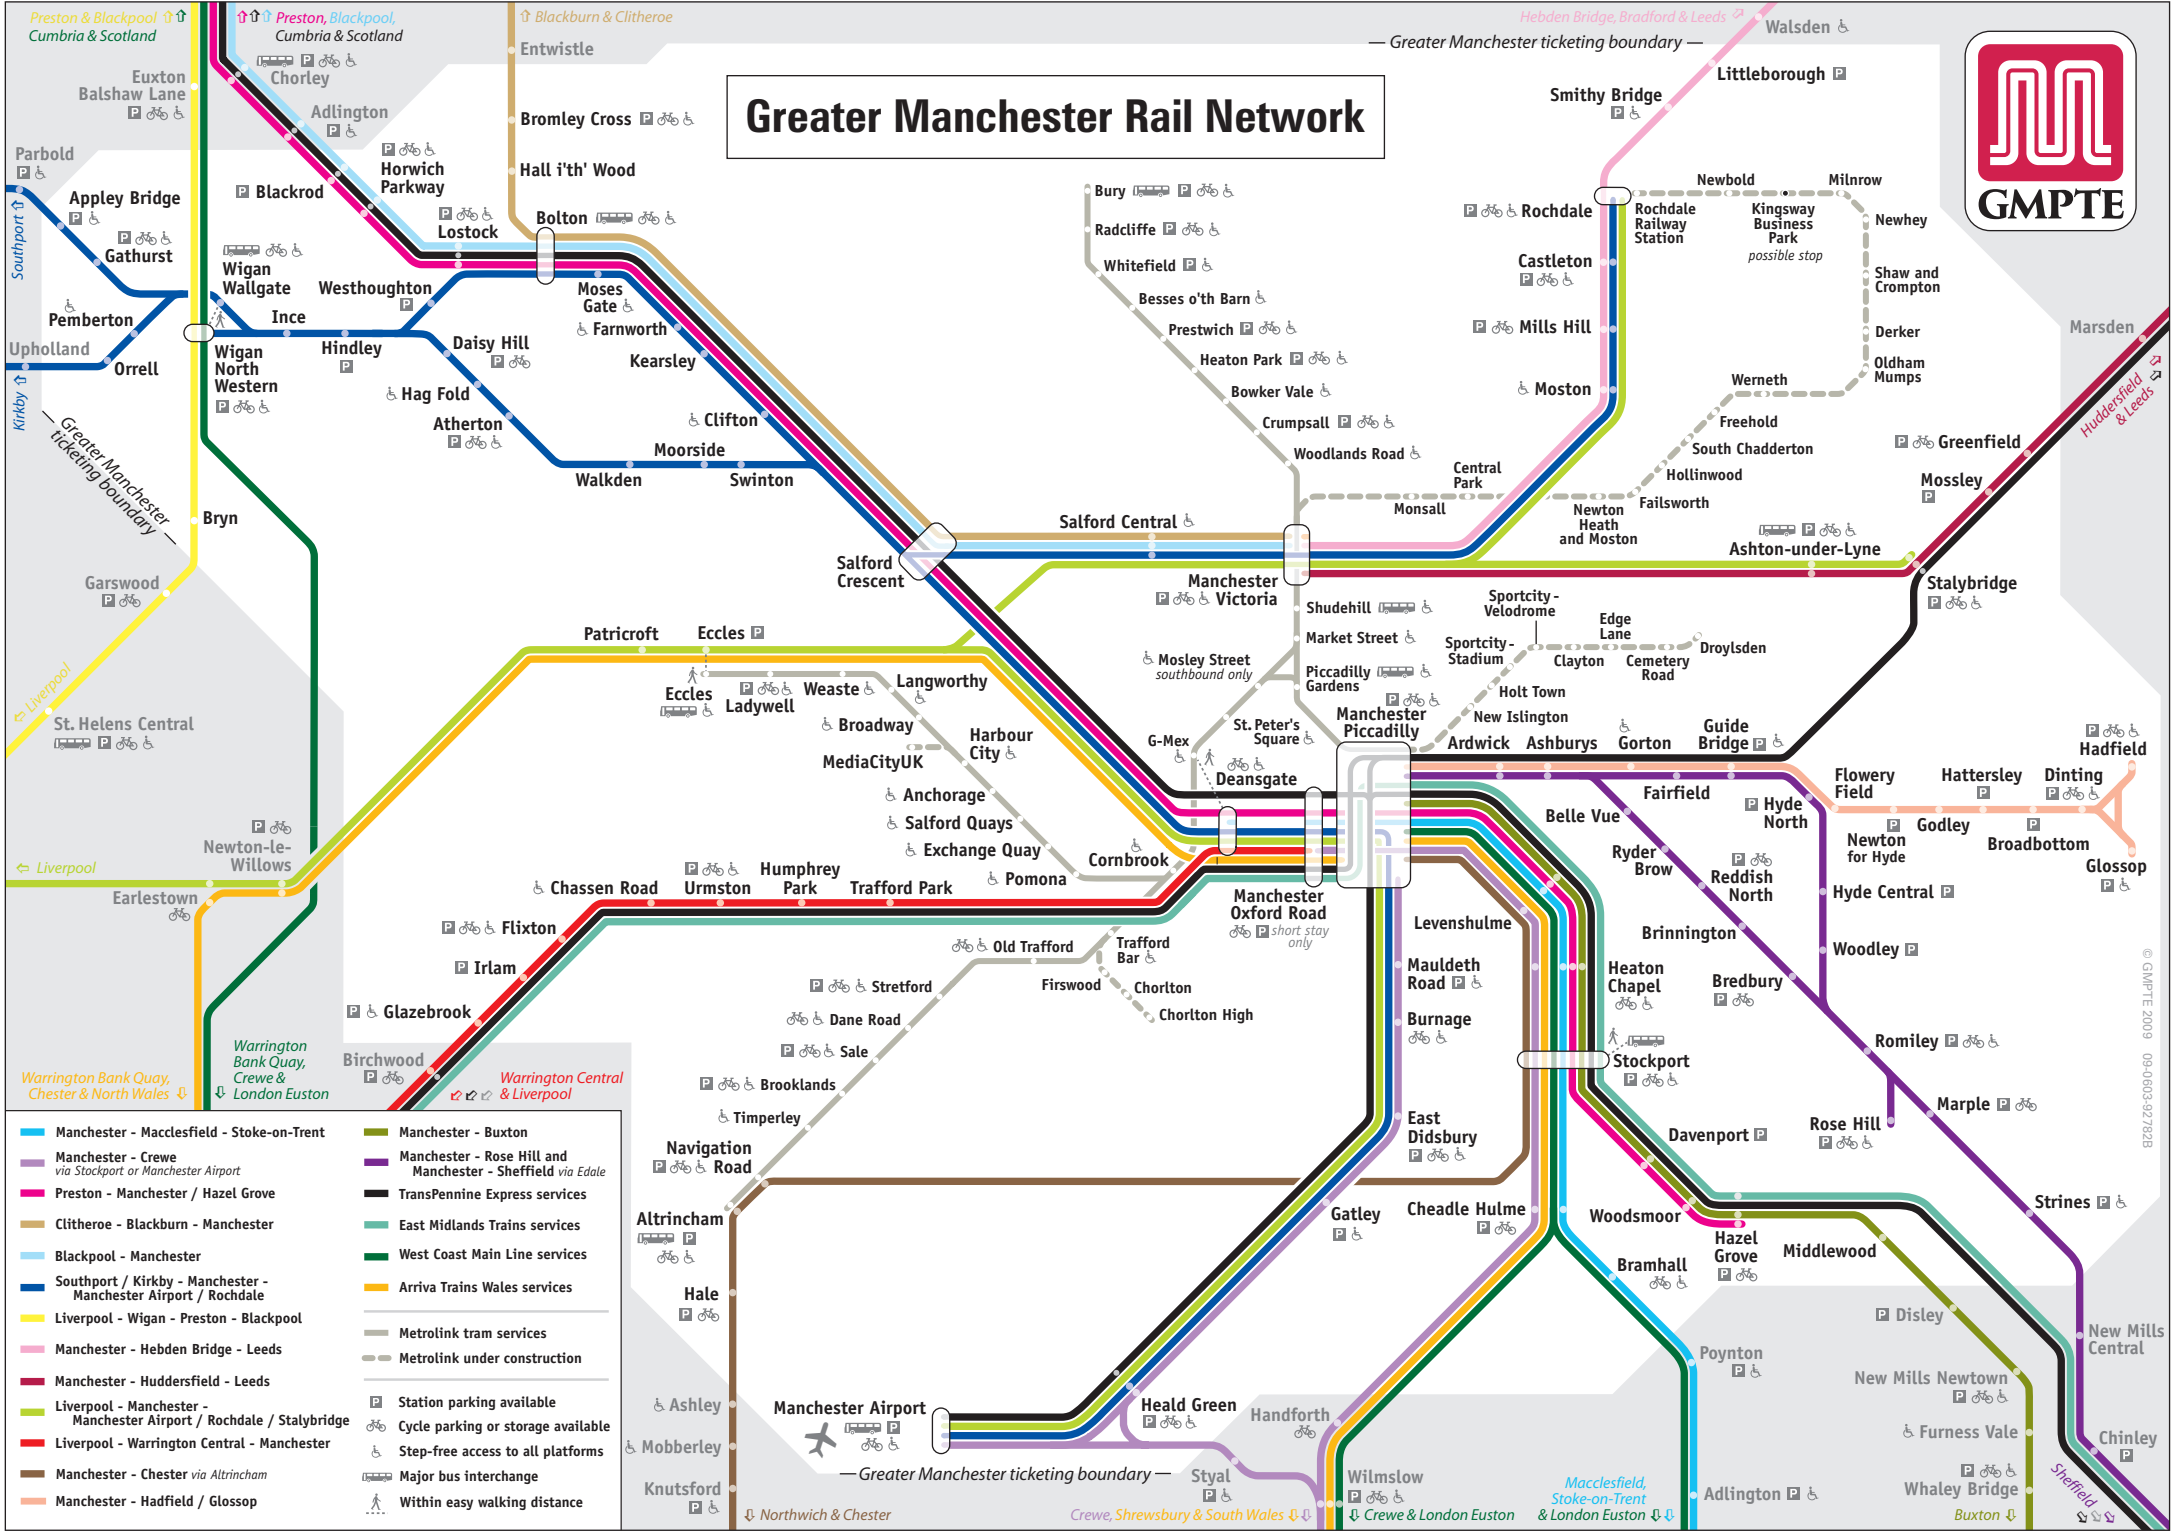

Greater Manchester Rail Network

- Manchester - Macclesfield - Stoke-on-Trent
- Manchester - Crewe via Stockport or Manchester Airport
- Preston - Manchester / Hazel Grove
- Clitheroe - Blackburn - Manchester
- Blackpool - Manchester
- Southport / Kirkby - Manchester - Manchester Airport / Rochdale
- Liverpool - Wigan - Preston - Blackpool
- Manchester - Hebdon Bridge - Leeds
- Manchester - Huddersfield - Leeds
- Liverpool - Manchester - Manchester Airport / Rochdale / Stalybridge
- Liverpool - Warrington Central - Manchester
- Manchester - Chester via Altrincham
- Manchester - Hadfield / Glossop
- Manchester - Buxton
- Manchester - Rose Hill and Manchester - Sheffield via Edale
- TransPennine Express services
- East Midlands Trains services
- West Coast Main Line services
- Arriva Trains Wales services
- Metrolink tram services
- Metrolink under construction
- Station parking available
- 🚲 Cycle parking or storage available
- ♿ Step-free access to all platforms
- 🚌 Major bus interchange
- 🚶 Within easy walking distance