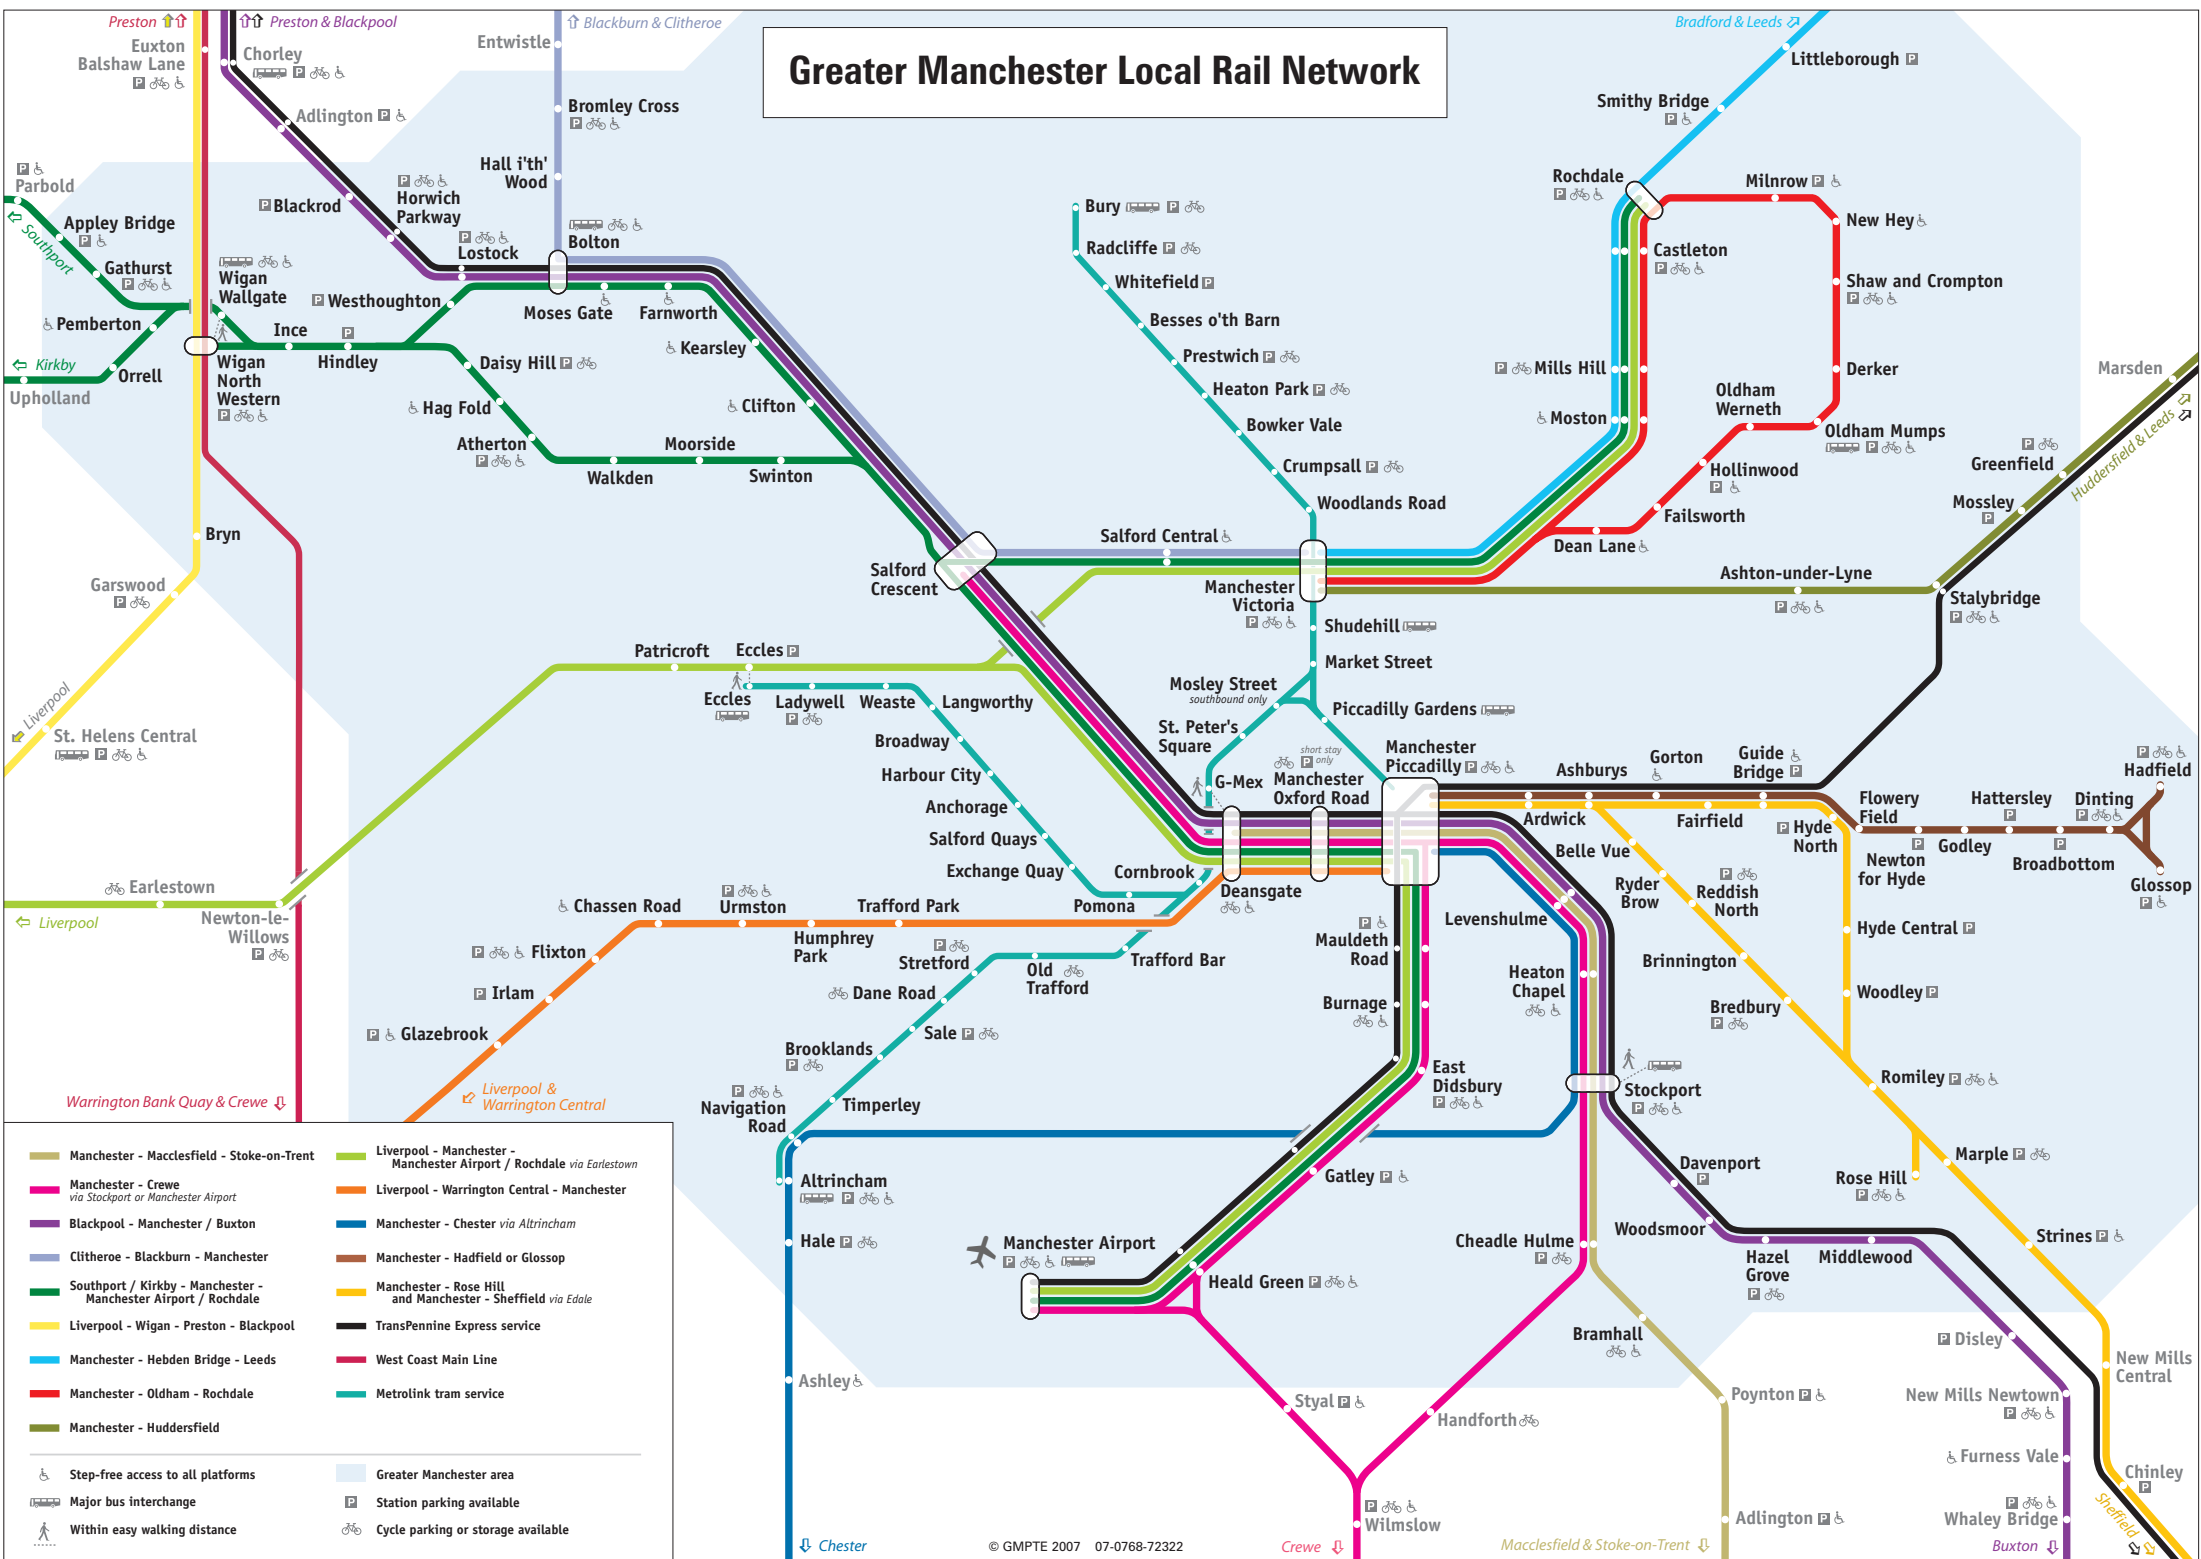

# Greater Manchester Local Rail Network

- |   |   |
|---|---|
| Manchester - Macclesfield - Stoke-on-Trent                      | Liverpool - Manchester - Manchester Airport / Rochdale via Earlestown |
| Manchester - Crewe via Stockport or Manchester Airport          | Liverpool - Warrington Central - Manchester                           |
| Blackpool - Manchester / Buxton                                 | Manchester - Chester via Altrincham                                   |
| Clitheroe - Blackburn - Manchester                              | Manchester - Hadfield or Glossop                                      |
| Southport / Kirkby - Manchester - Manchester Airport / Rochdale | Manchester - Rose Hill and Manchester - Sheffield via Edale           |
| Liverpool - Wigan - Preston - Blackpool                         | TransPennine Express service  |
| Manchester - Hebden Bridge - Leeds                              | West Coast Main Line  |
| Manchester - Oldham - Rochdale                                  | Metrolink tram service  |
| Manchester - Huddersfield                                       |   |
- 
- |                                   |                                    |
|-----------------------------------|------------------------------------|
| Step-free access to all platforms | Greater Manchester area            |
| Major bus interchange             | Station parking available          |
| Within easy walking distance      | Cycle parking or storage available |