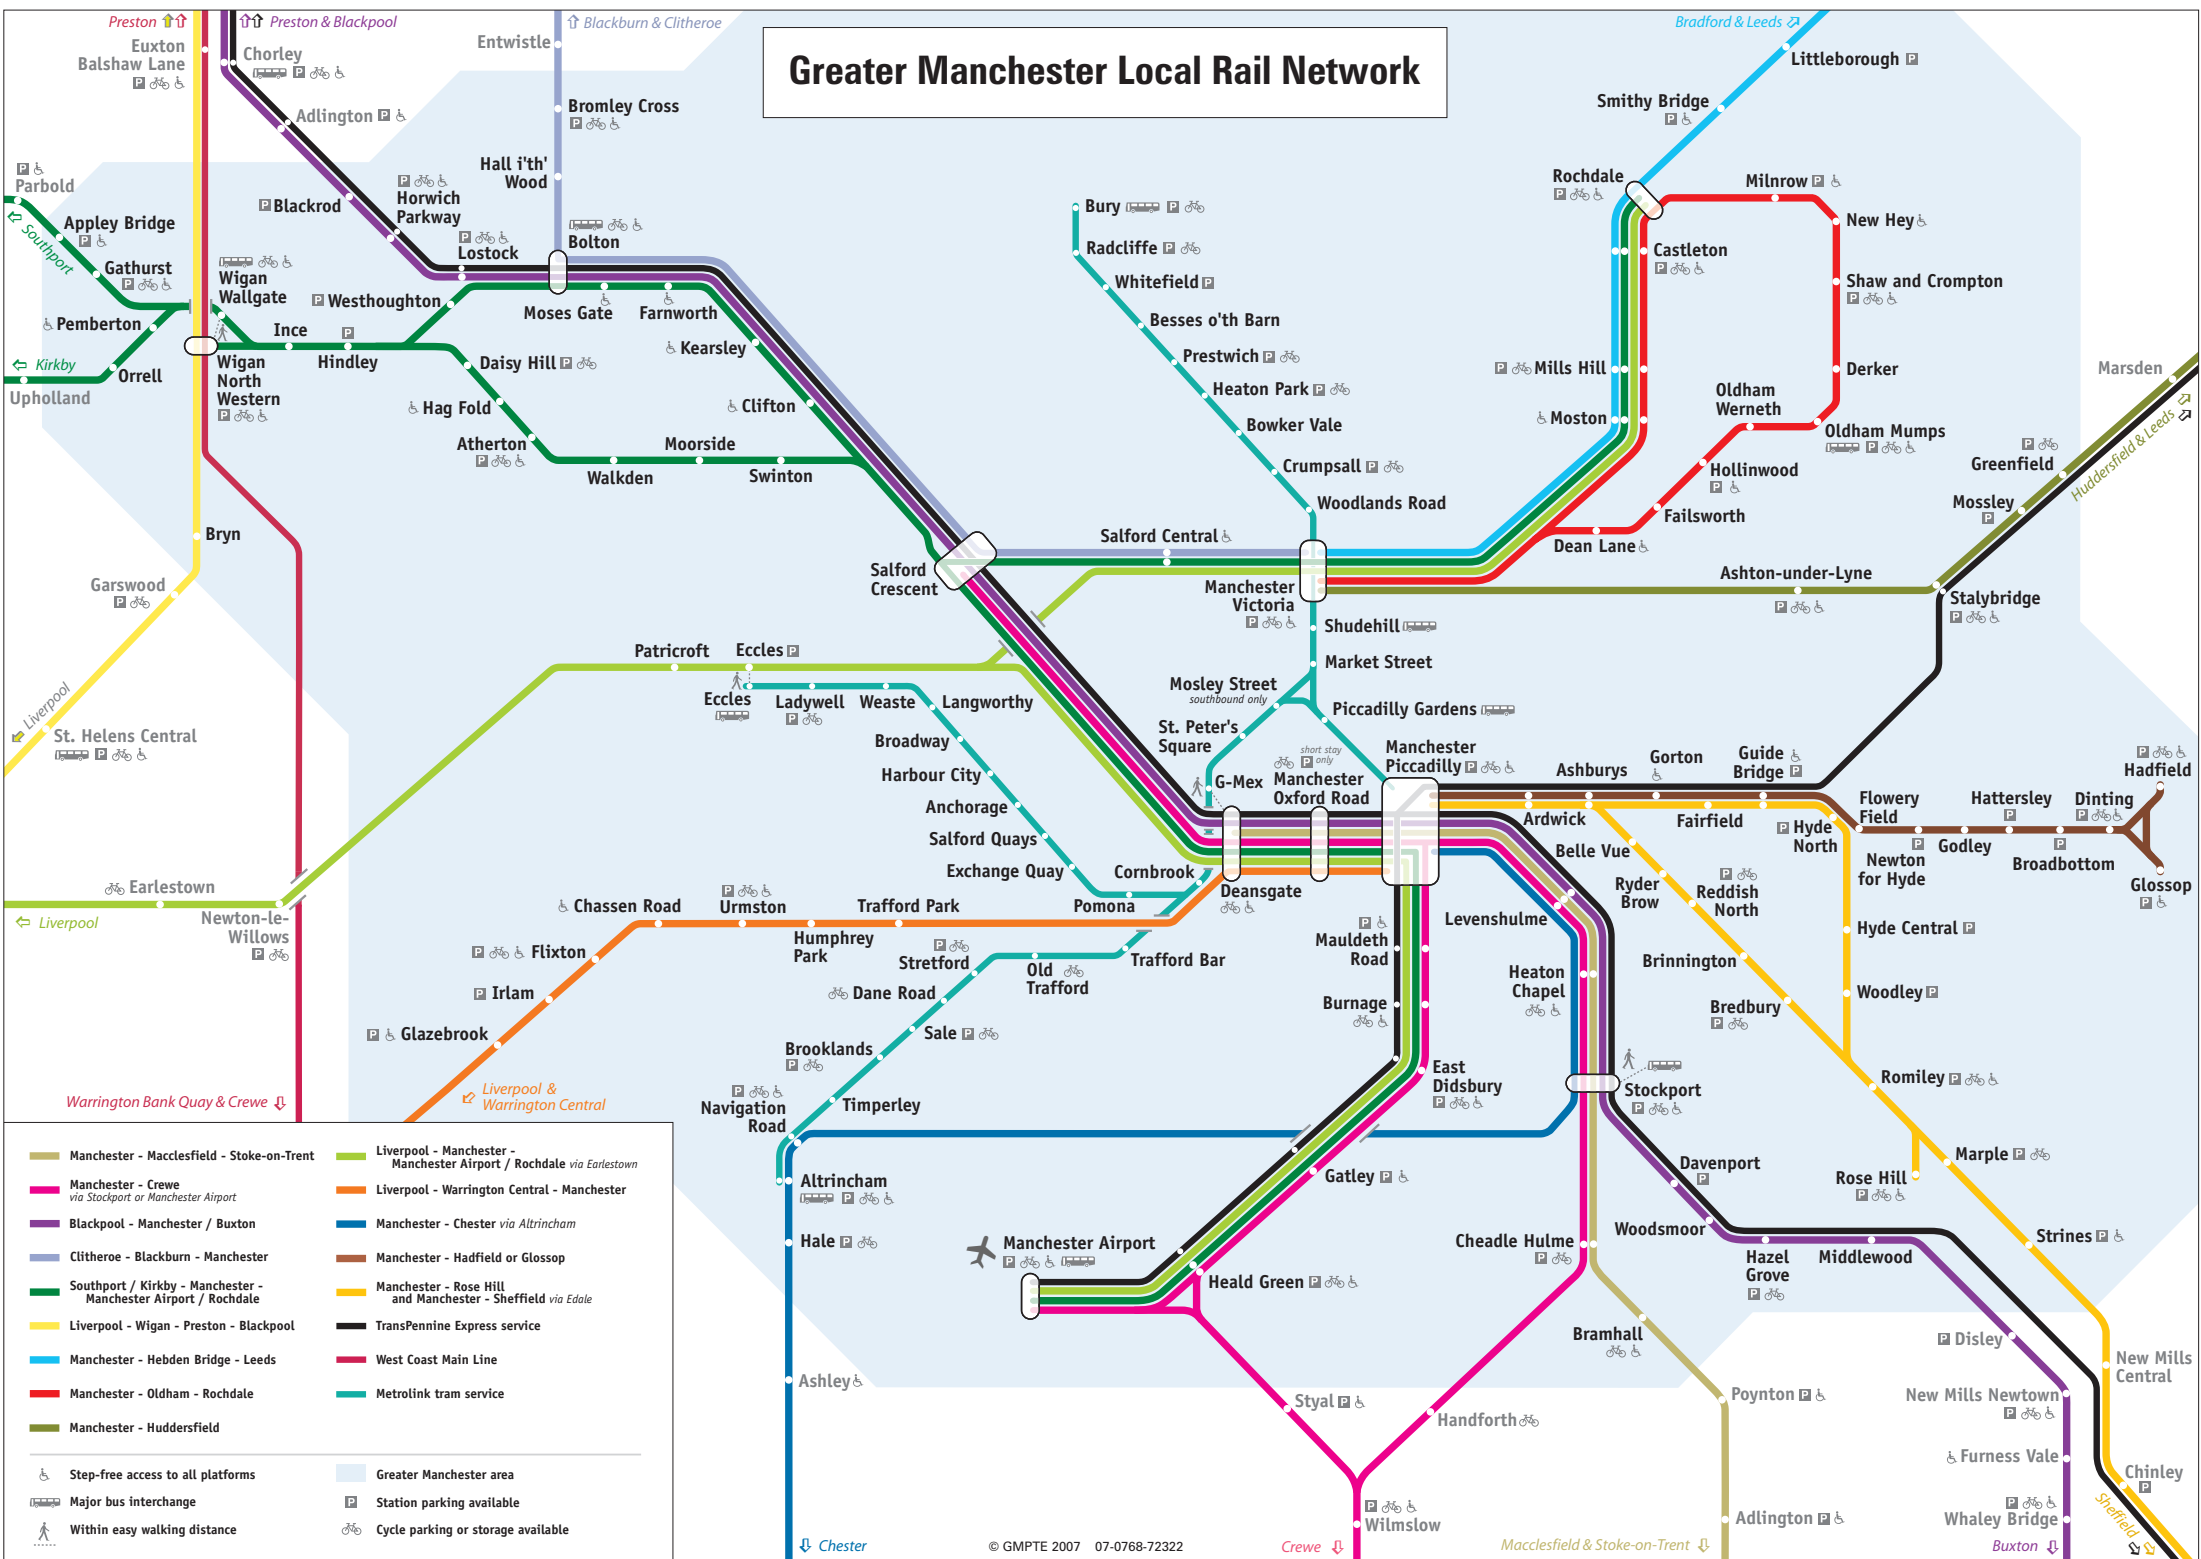

Greater Manchester Local Rail Network

- | | |
|---|---|
| Manchester - Macclesfield - Stoke-on-Trent | Liverpool - Manchester - Manchester Airport / Rochdale via Earlestown |
| Manchester - Crewe via Stockport or Manchester Airport | Liverpool - Warrington Central - Manchester |
| Blackpool - Manchester / Buxton | Manchester - Chester via Altrincham |
| Clitheroe - Blackburn - Manchester | Manchester - Hadfield or Glossop |
| Southport / Kirkby - Manchester - Manchester Airport / Rochdale | Manchester - Rose Hill and Manchester - Sheffield via Edale |
| Liverpool - Wigan - Preston - Blackpool | TransPennine Express service |
| Manchester - Hebden Bridge - Leeds | West Coast Main Line |
| Manchester - Oldham - Rochdale | Metrolink tram service |
| Manchester - Huddersfield | |
-
- | | |
|-----------------------------------|------------------------------------|
| Step-free access to all platforms | Greater Manchester area |
| Major bus interchange | Station parking available |
| Within easy walking distance | Cycle parking or storage available |