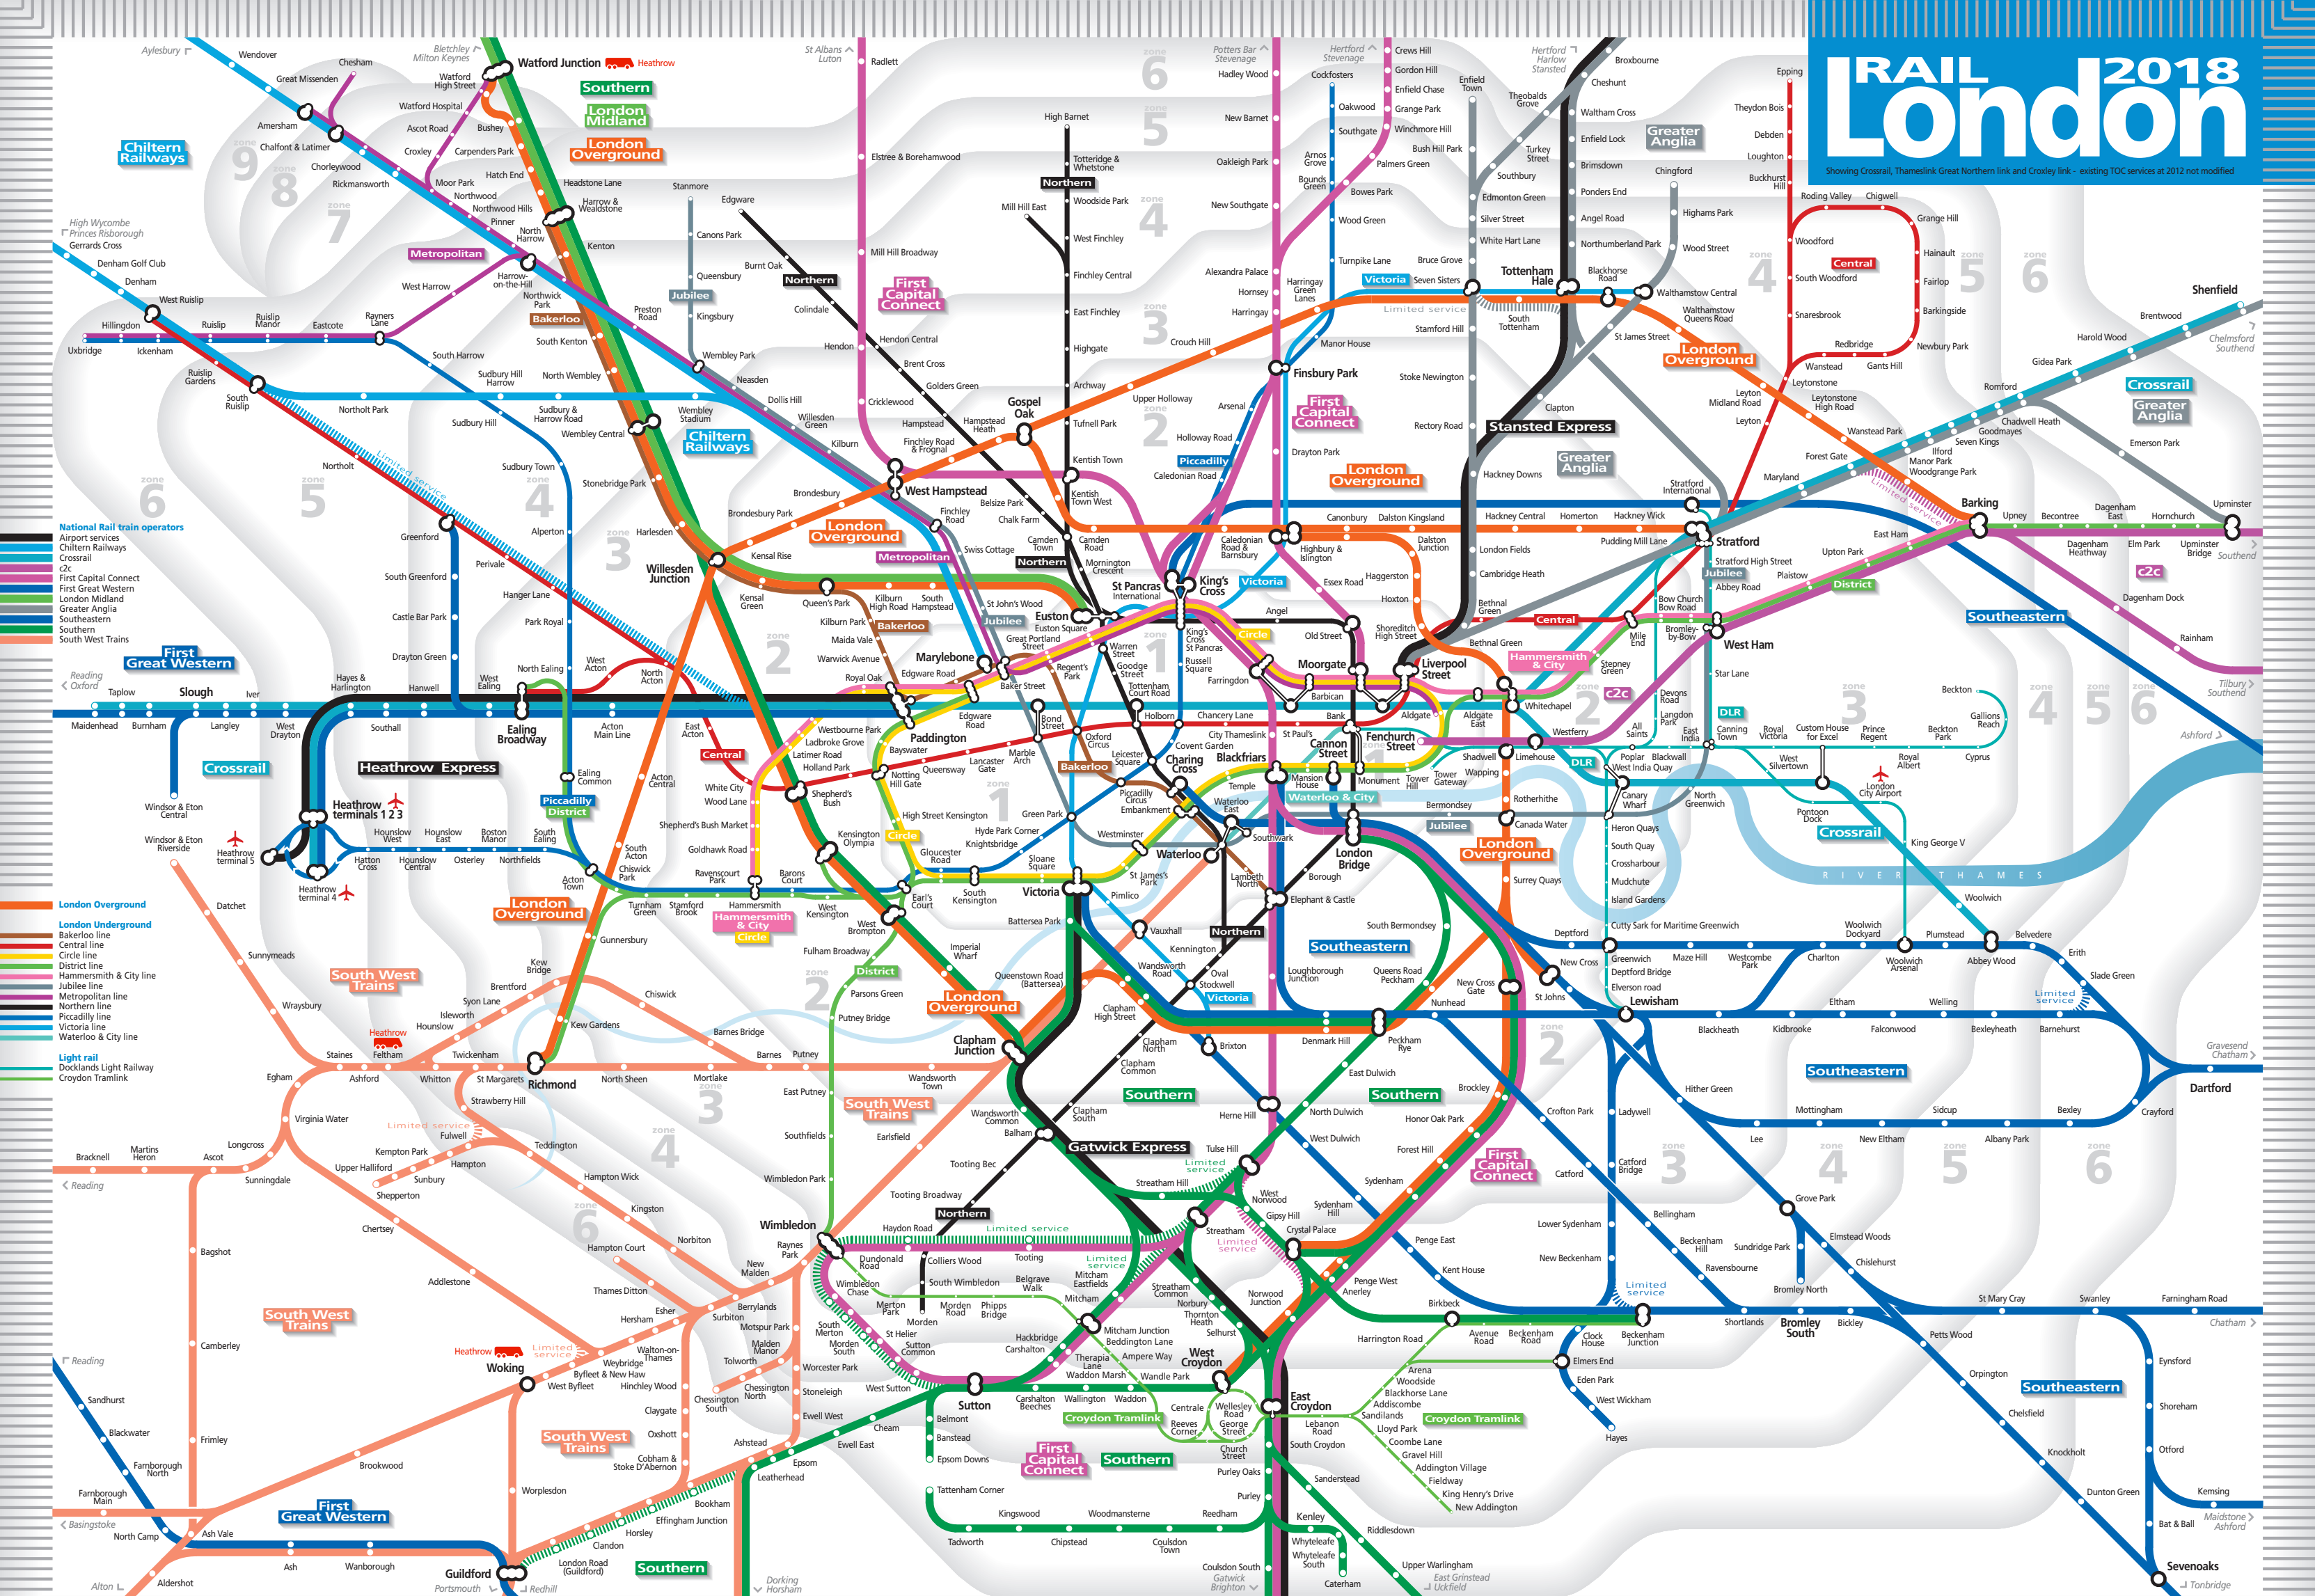

RAIL London 2018

- National Rail train operators
- Airport services
- Chiltern Railways
- Crossrail
- C2c
- First Capital Connect
- First Great Western
- London Midland
- Greater Anglia
- Southeastern
- Southern
- South West Trains
- First Great Western
- Crossrail
- Heathrow Express
- London Overground
- London Underground
- Bakerloo line
- Central line
- Circle line
- District line
- Hammersmith & City line
- Jubilee line
- Metropolitan line
- Northern line
- Piccadilly line
- Victoria line
- Waterloo & City line
- Light rail
- Docklands Light Railway
- Croydon Tramlink