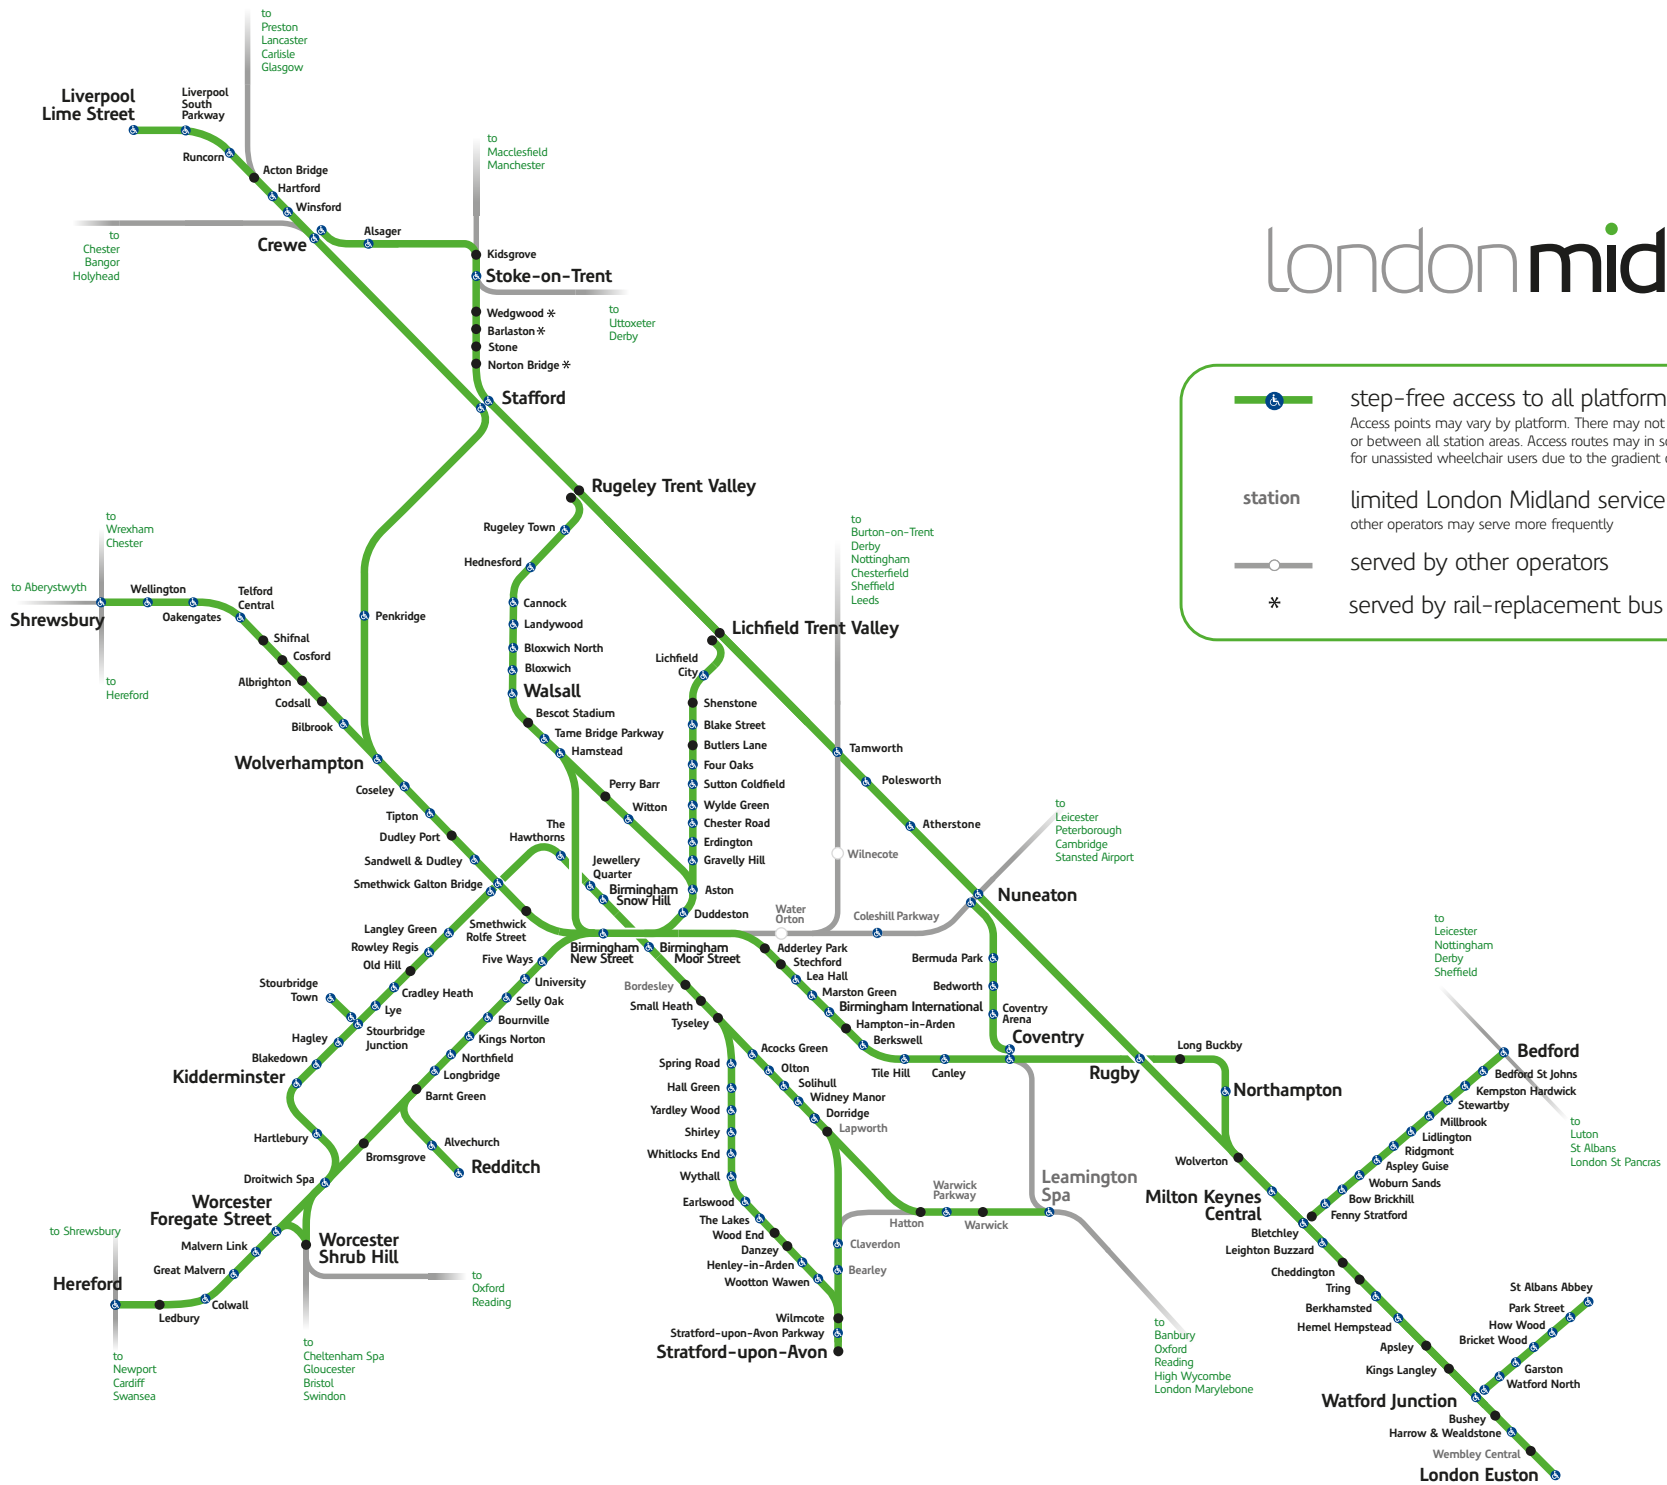

London midland

- step-free access to all platforms
Access points may vary by platform. There may not be step-free access to or between all station areas. Access routes may in some cases be unsuitable for unassisted wheelchair users due to the gradient of ramps.
- station limited London Midland service
other operators may serve more frequently
- served by other operators
- served by rail-replacement bus service