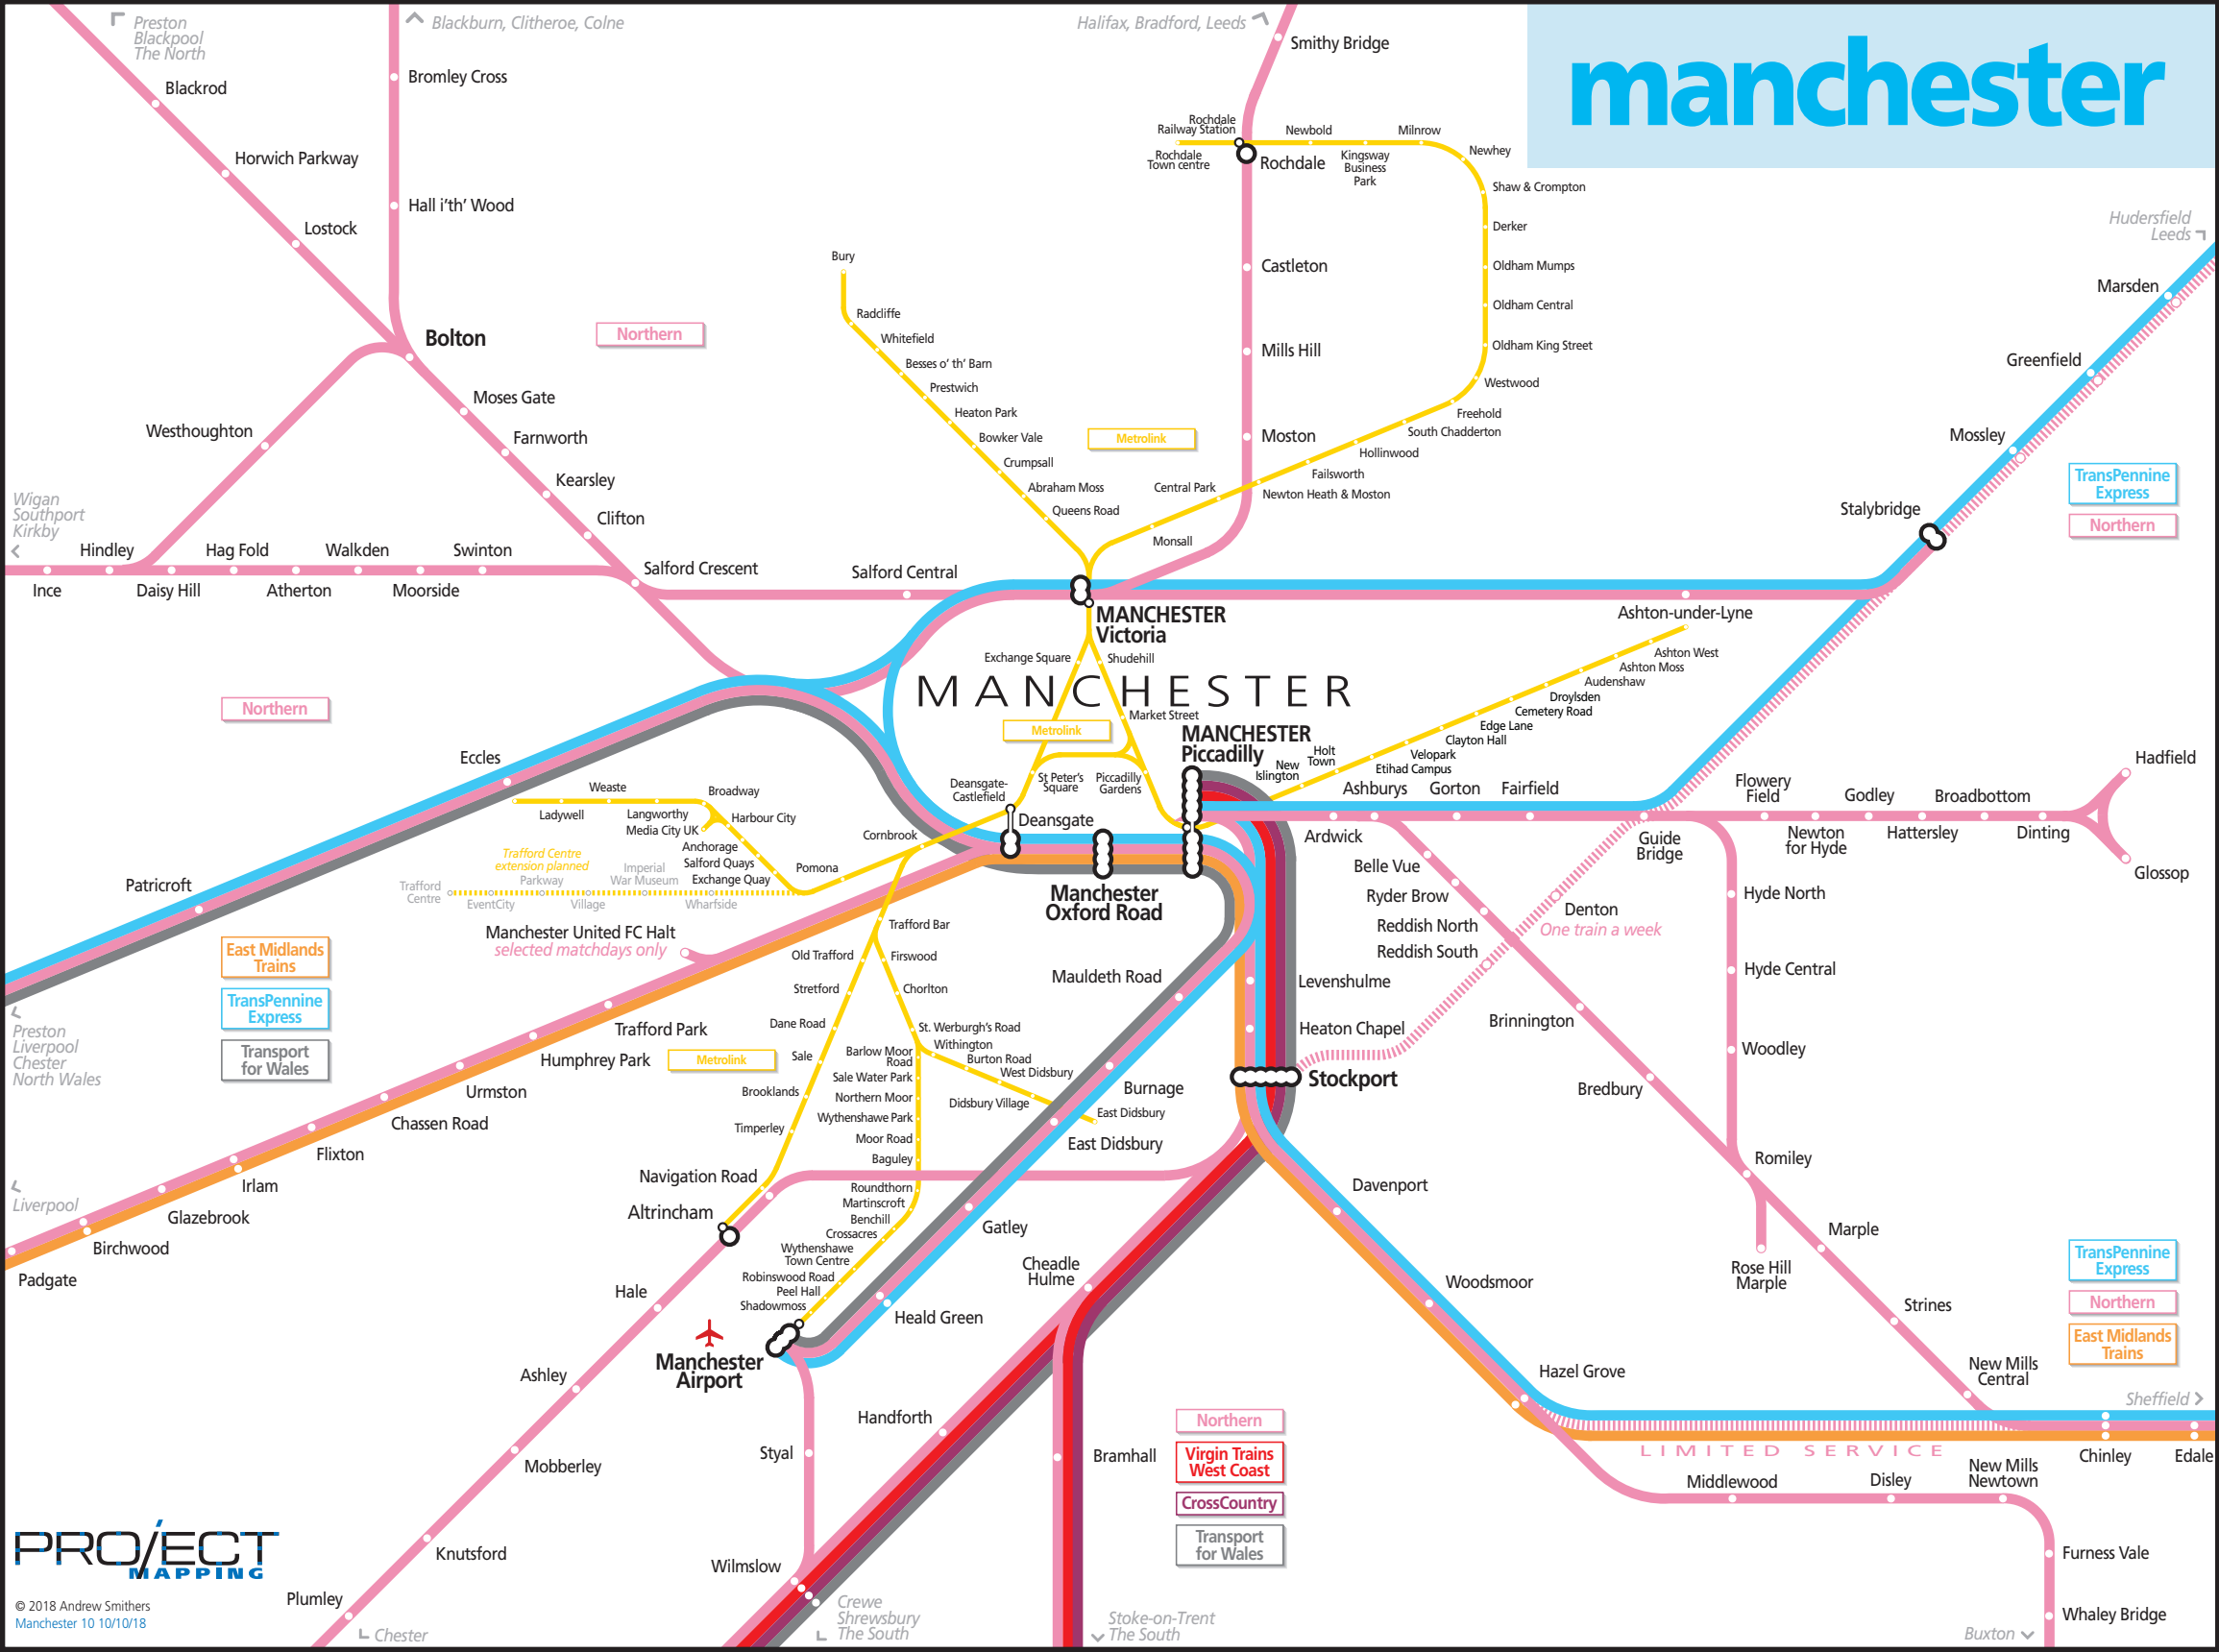

manchester

Northern

East Midlands Trains

TransPennine Express

Transport for Wales

Northern

Virgin Trains West Coast

CrossCountry

Transport for Wales