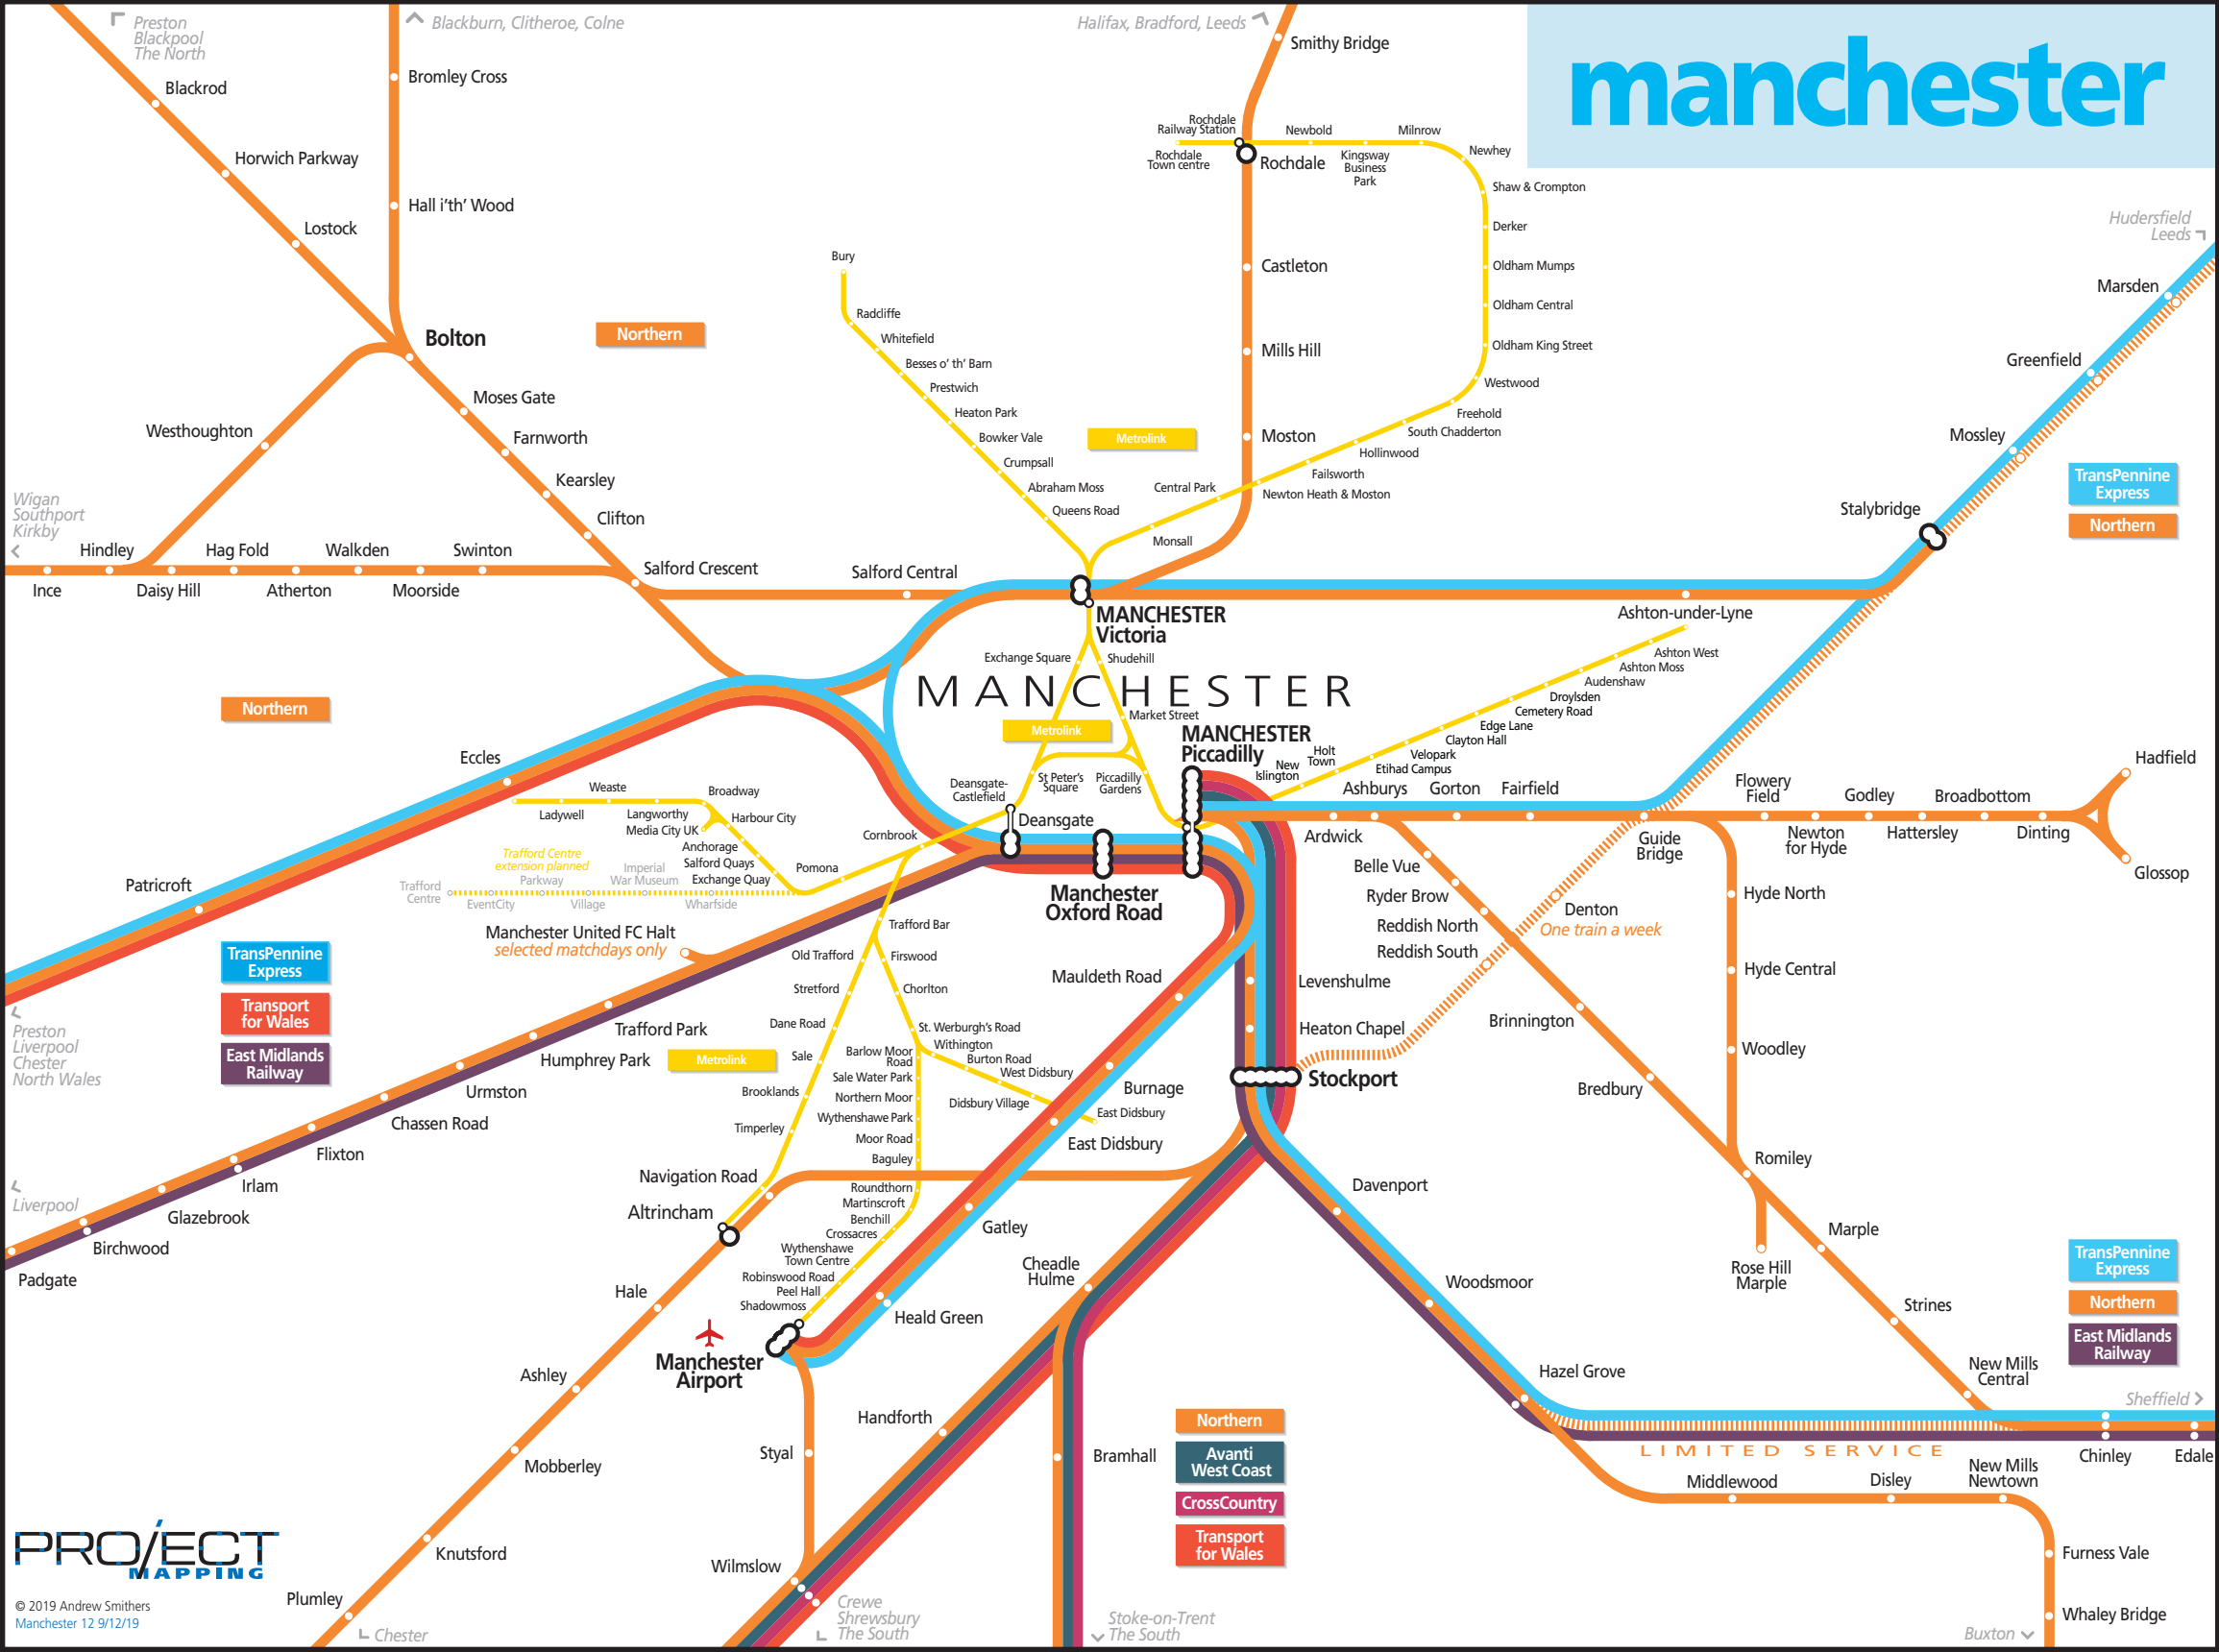

manchester

Northern

TransPennine Express

Transport for Wales

East Midlands Railway

Northern

Avanti West Coast

CrossCountry

Transport for Wales

LIMITED SERVICE

PROJECT MAPPING

© 2019 Andrew Smithers
Manchester 12 9/12/19