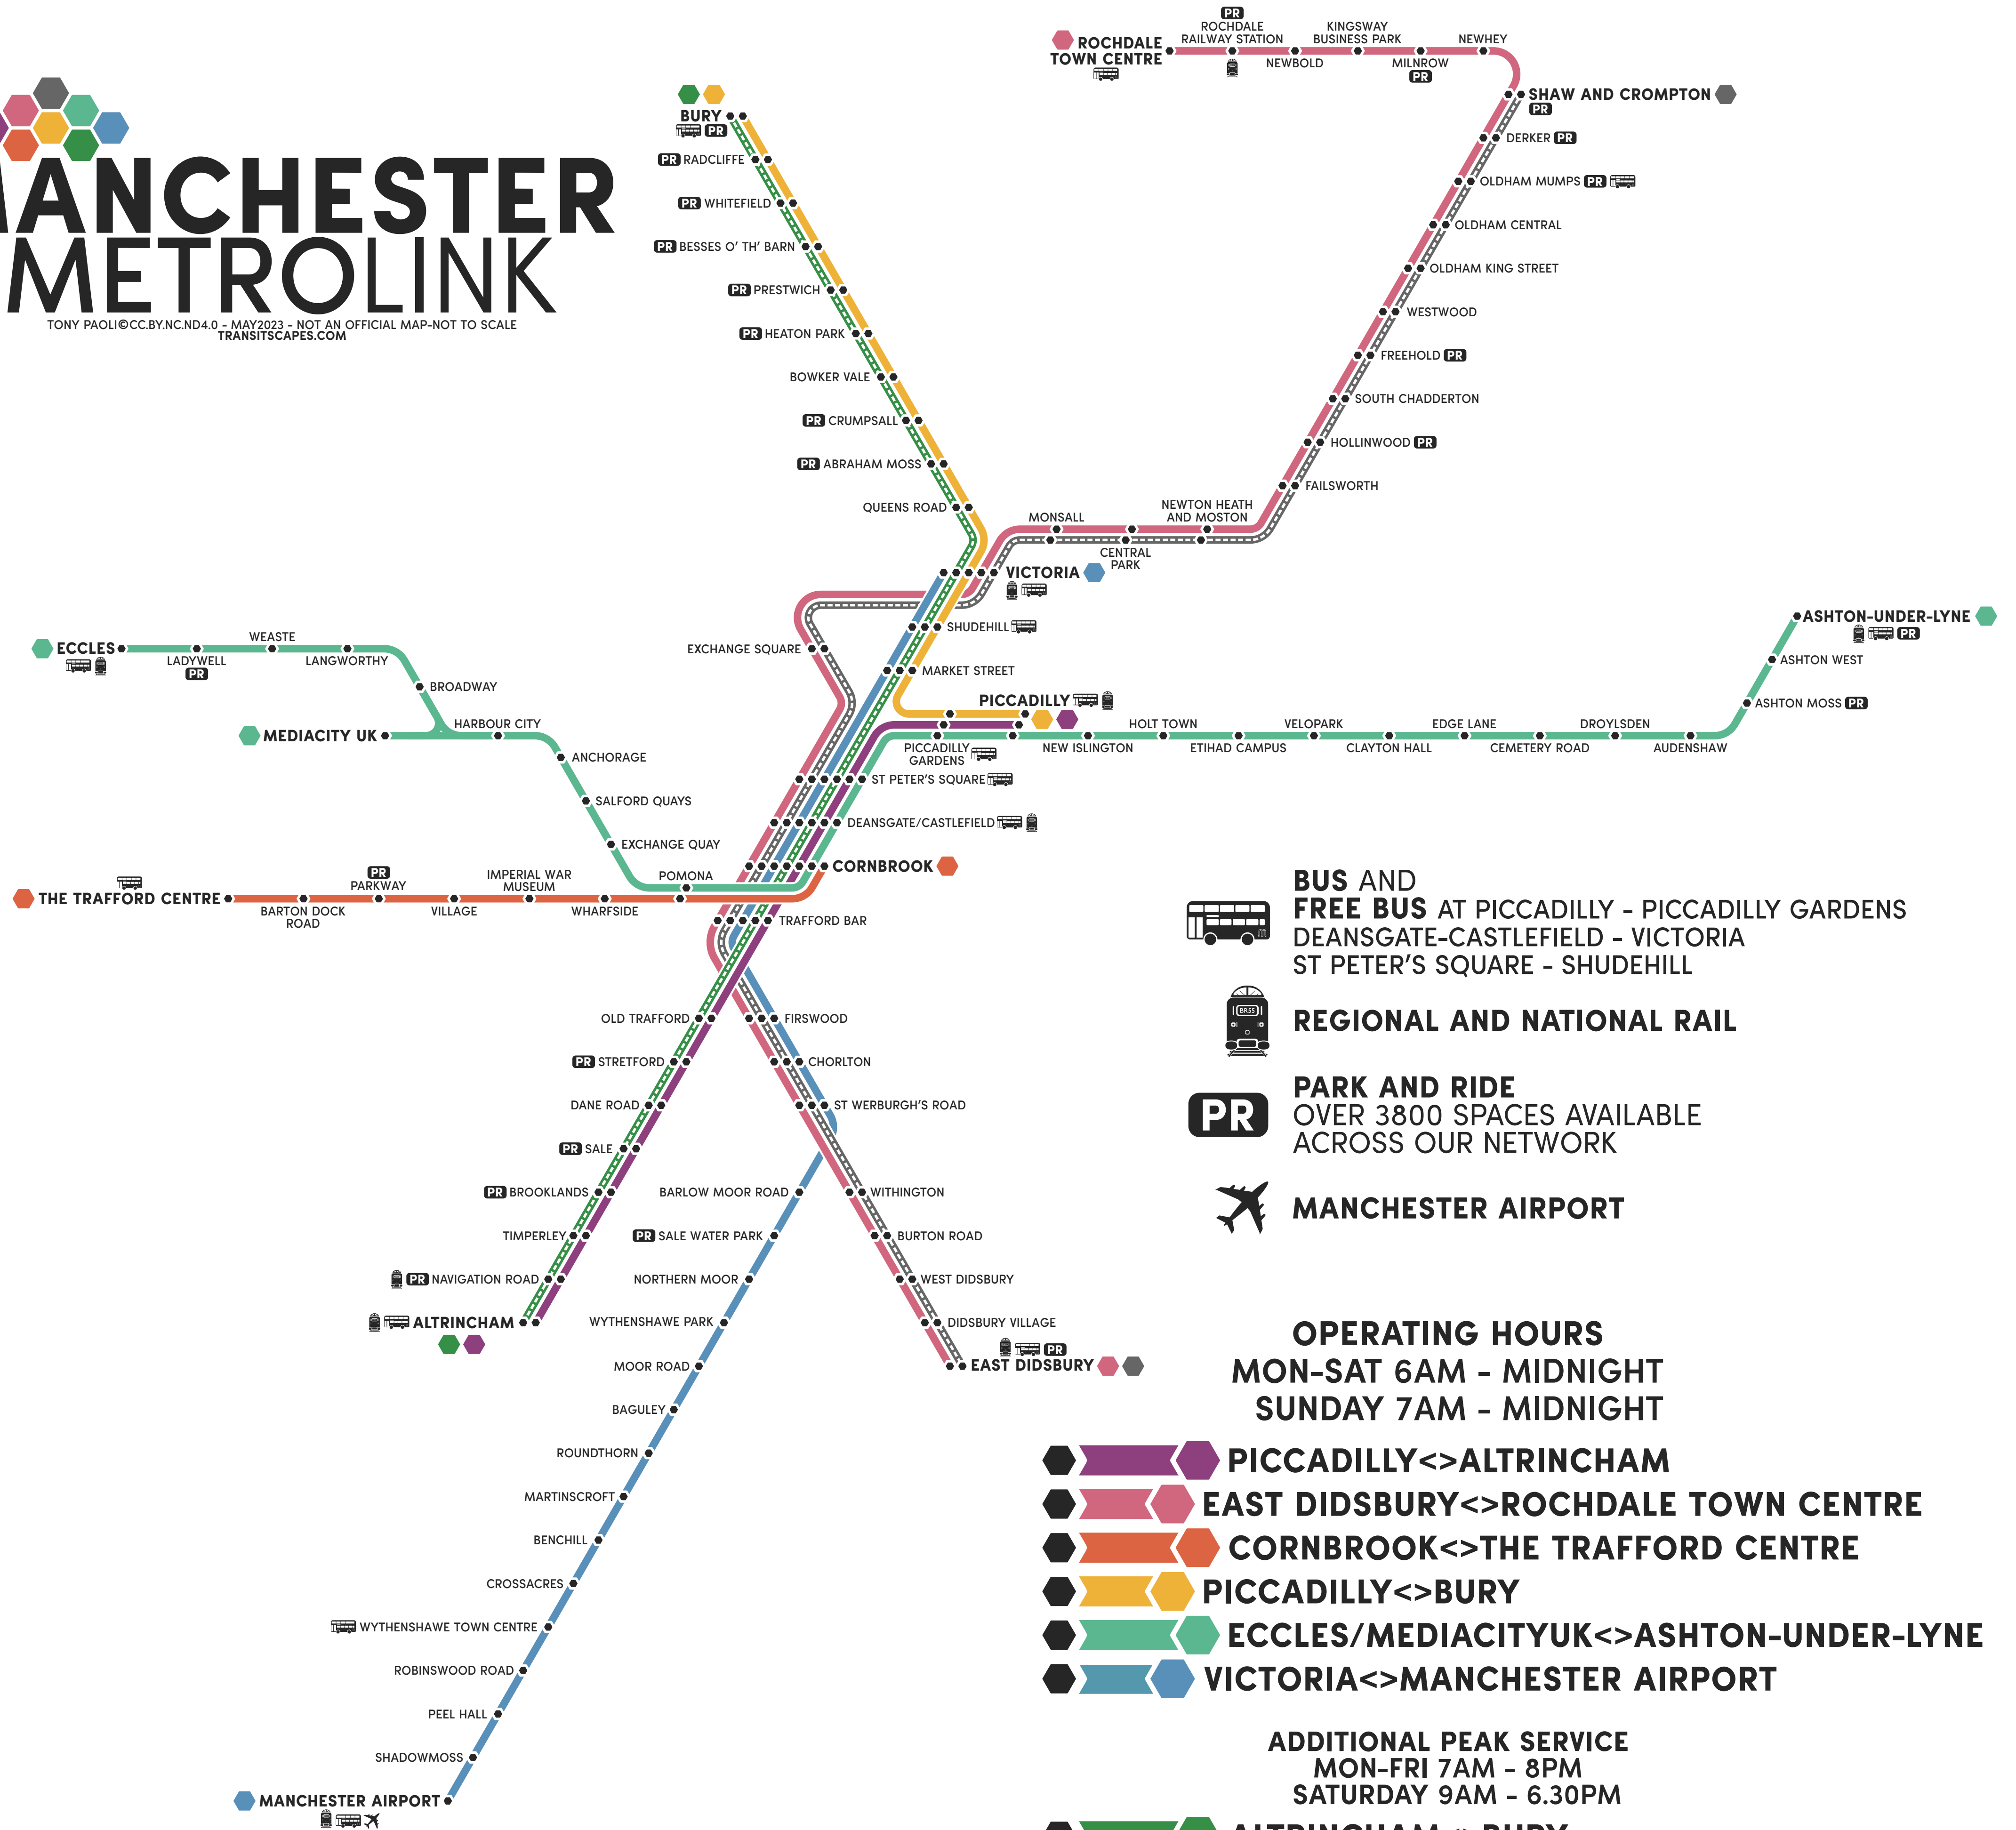

MANCHESTER METROLINK

TONY PAOLI@CC.BY.NC.ND4.0 - MAY2023 - NOT AN OFFICIAL MAP-NOT TO SCALE
TRANSITSCAPES.COM

 **BUS AND FREE BUS** AT PICCADILLY - PICCADILLY GARDENS
DEANSGATE-CASTLEFIELD - VICTORIA
ST PETER'S SQUARE - SHUDEHILL

 **REGIONAL AND NATIONAL RAIL**

 **PARK AND RIDE**
OVER 3800 SPACES AVAILABLE
ACROSS OUR NETWORK

 **MANCHESTER AIRPORT**

OPERATING HOURS
MON-SAT 6AM - MIDNIGHT
SUNDAY 7AM - MIDNIGHT

-  **PICCADILLY<>ALTRINCHAM**
-  **EAST DIDSBURY<>ROCHDALE TOWN CENTRE**
-  **CORNBROOK<>THE TRAFFORD CENTRE**
-  **PICCADILLY<>BURY**
-  **ECCLES/MEDIACITYUK<>ASHTON-UNDER-LYNE**
-  **VICTORIA<>MANCHESTER AIRPORT**

ADDITIONAL PEAK SERVICE
MON-FRI 7AM - 8PM
SATURDAY 9AM - 6.30PM

-  **ALTRINCHAM<>BURY**
-  **EAST DIDSBURY<>SHAW AND CROMPTON**