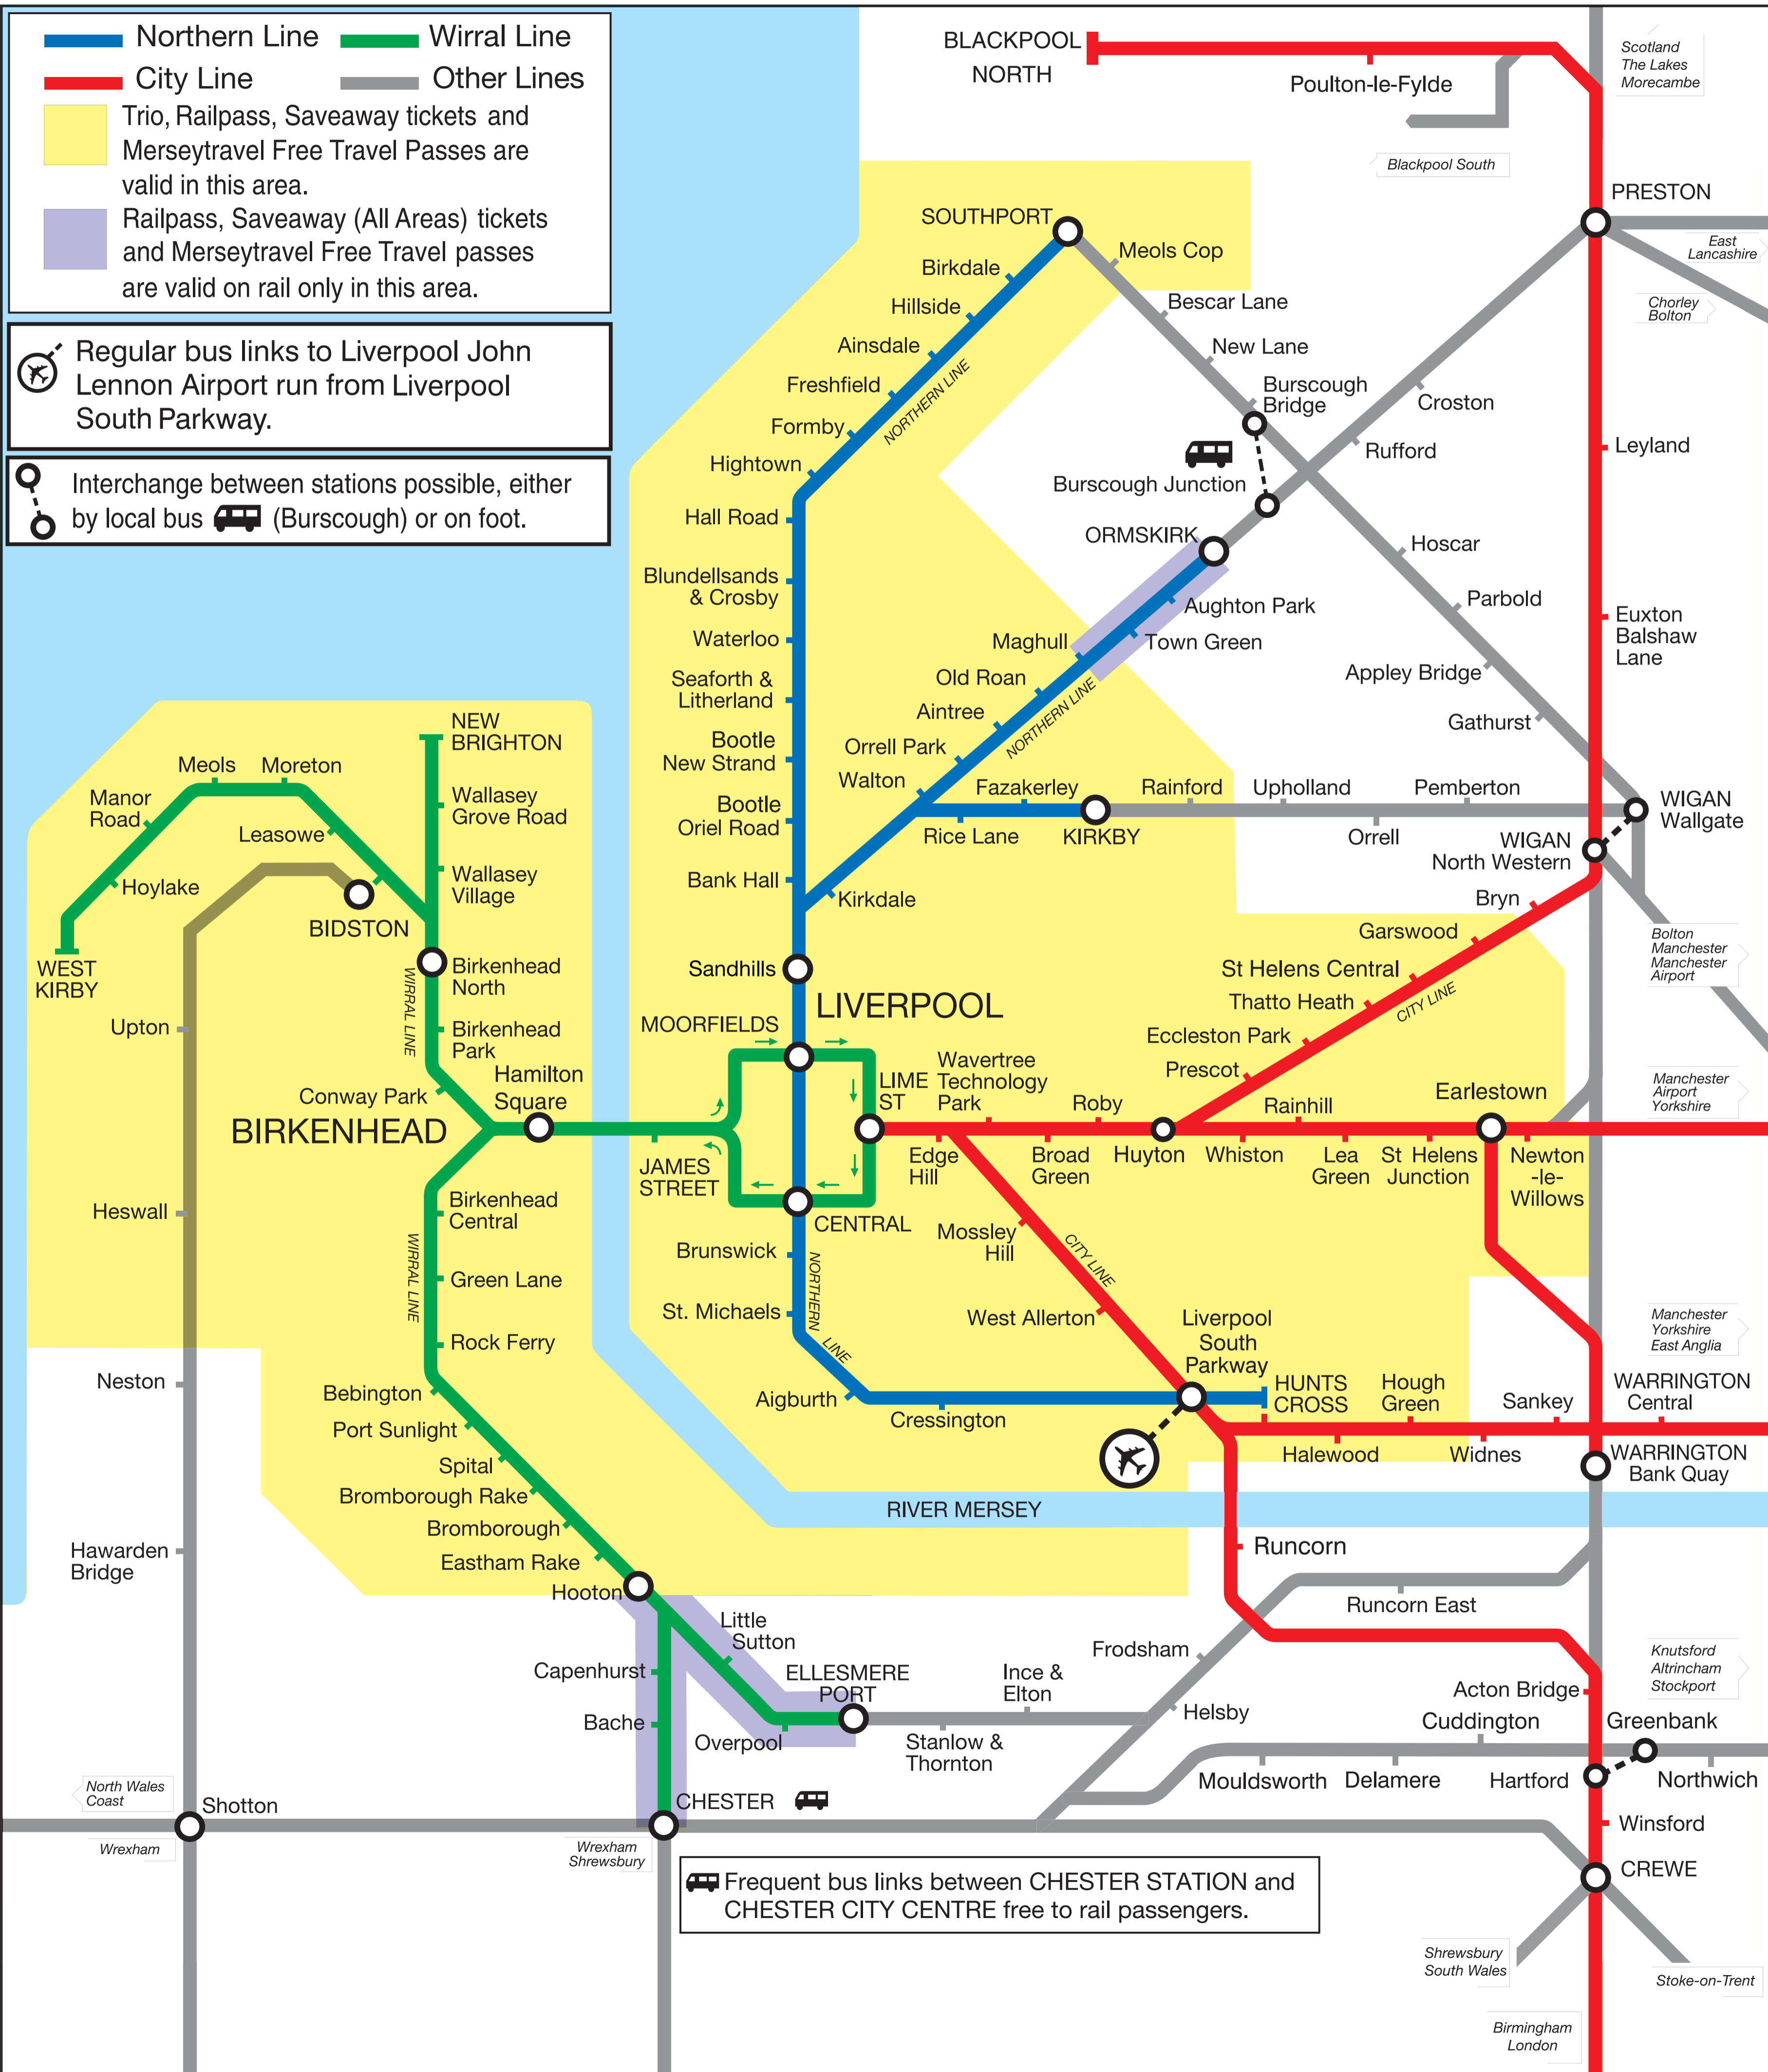

Merseyrail

— Northern Line — Wirral Line
— City Line — Other Lines
 Trio, Railpass, Saveaway tickets and Merseytravel Free Travel Passes are valid in this area.
 Railpass, Saveaway (All Areas) tickets and Merseytravel Free Travel passes are valid on rail only in this area.

Regular bus links to Liverpool John Lennon Airport run from Liverpool South Parkway.

Interchange between stations possible, either by local bus (Burscough) or on foot.

Frequent bus links between CHESTER STATION and CHESTER CITY CENTRE free to rail passengers.

North Wales Coast
Wrexham

Wrexham Shrewsbury

Shrewsbury South Wales

Birmingham London

Scotland
The Lakes
Morecambe

East Lancashire

Chorley Bolton

Bolton
Manchester
Manchester Airport

Manchester
Airport
Yorkshire

Manchester
Yorkshire
East Anglia

Knutsford
Altrincham
Stockport

Stoke-on-Trent