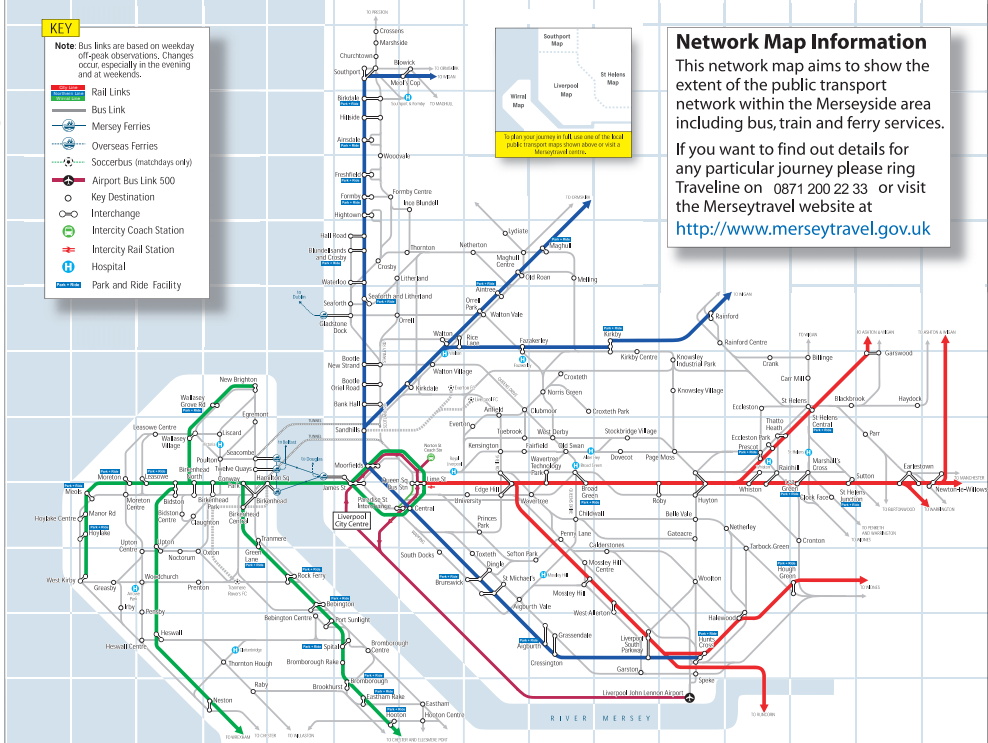

Network Map Information

This network map aims to show the extent of the public transport network within the Merseyside area including bus, train and ferry services.

If you want to find out details for any particular journey please ring Traveline on 0871 200 22 33 or visit the Merseytravel website at <http://www.merseytravel.gov.uk>