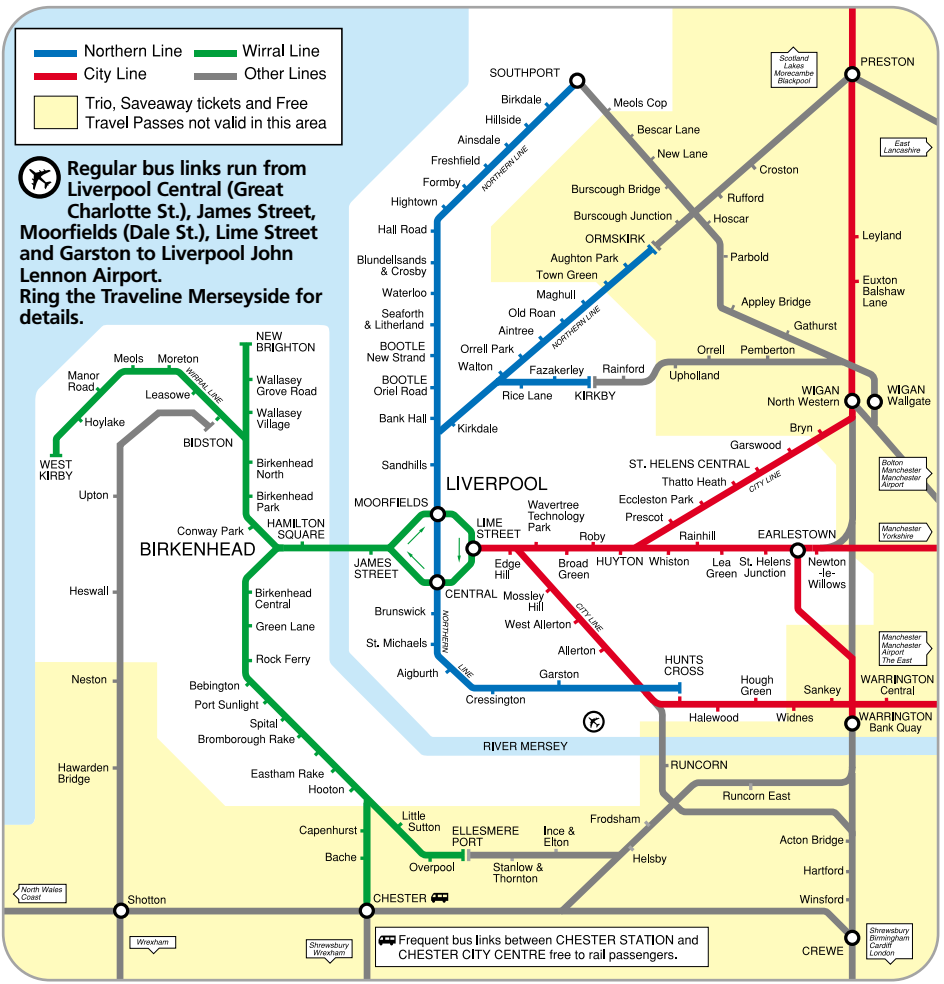

Merseyrail Network Map

- Northern Line
- City Line
- Wirral Line
- Other Lines
- Trio, Saveaway tickets and Free Travel Passes not valid in this area

 **Regular bus links run from Liverpool Central (Great Charlotte St.), James Street, Moorfields (Dale St.), Lime Street and Garston to Liverpool John Lennon Airport.**
Ring the Traveline Merseyside for details.

 **Frequent bus links between CHESTER STATION and CHESTER CITY CENTRE free to rail passengers.**