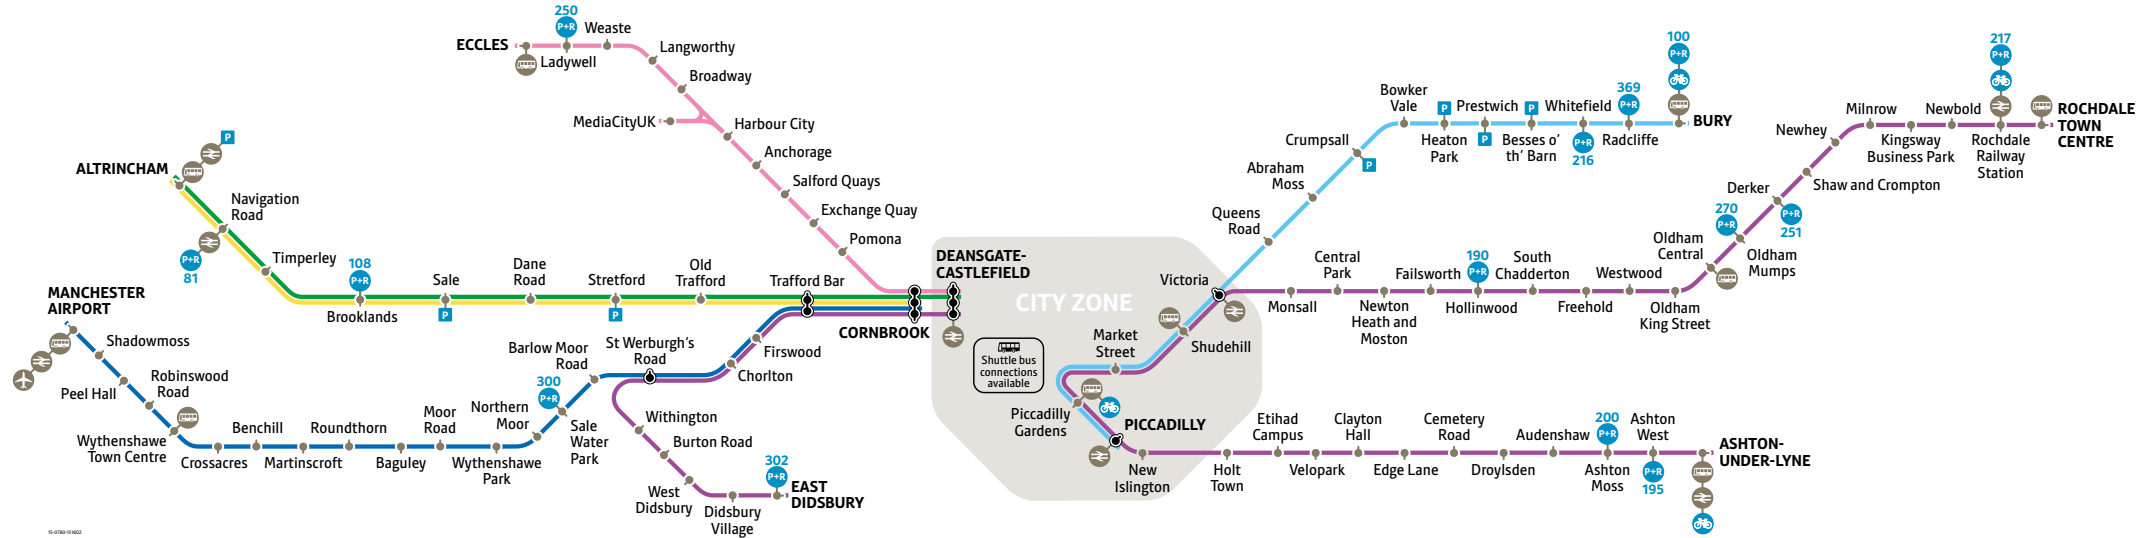

Greater Manchester tram network map

© 2014 TfGM

 Metrolink stop

 Bus interchange

 Park + Ride
Number of spaces available

 Altrincham – Deansgate-Castlefield

 Eccles – Deansgate-Castlefield
(via MediaCityUK)

 Line interchange

 Rail interchange

 Car Park
Limited spaces available

 Altrincham – Cornbrook

 Manchester Airport – Cornbrook

 Cycle hub
Membership required

 Bury – Piccadilly

 Rochdale Town Centre –
Ashton-under-Lyne

 East Didsbury – Deansgate-Castlefield