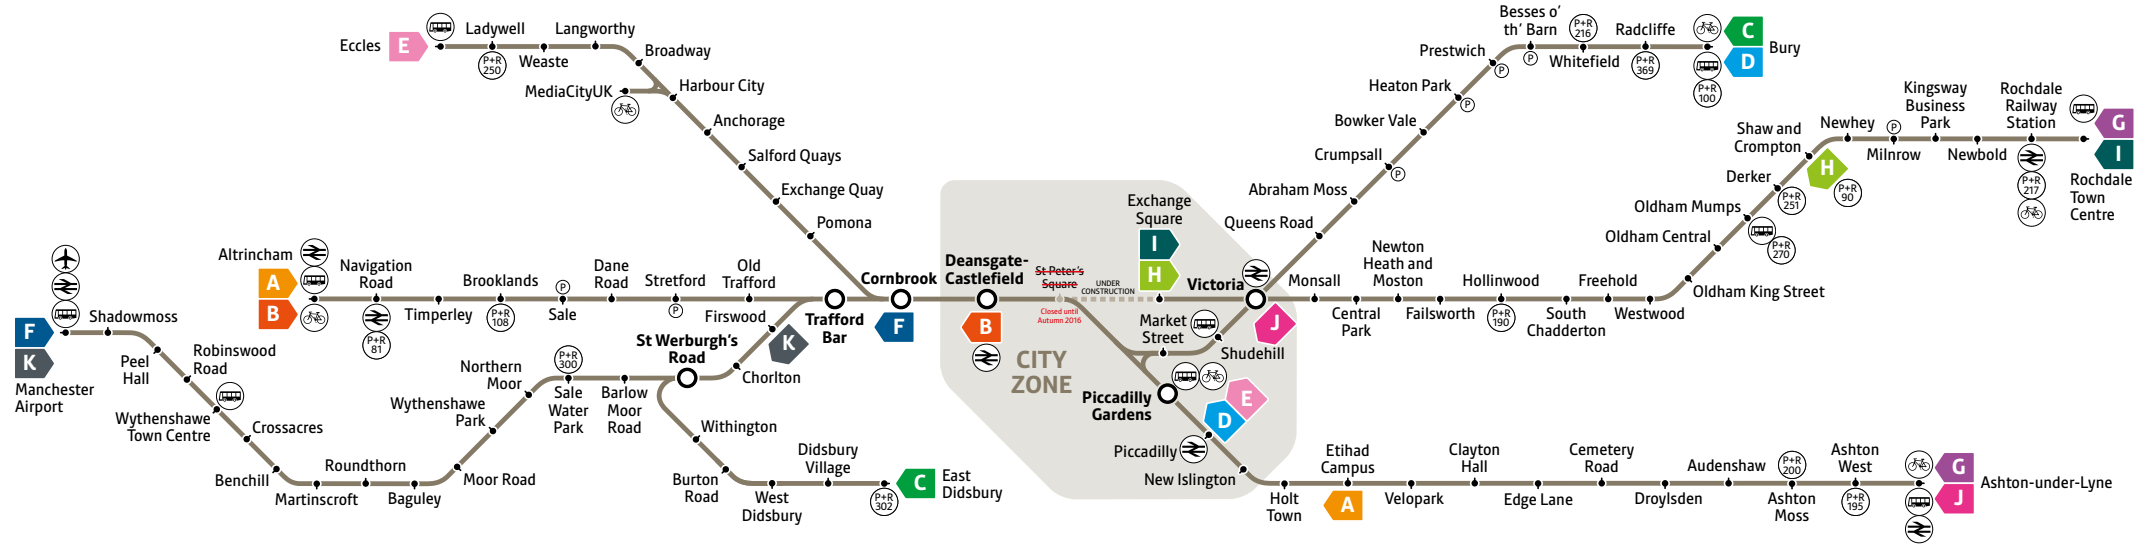

# Greater Manchester tram network map

## Services

- A** Altrincham – Etihad Campus **A**
- B** Altrincham – Deansgate-Castlefield (Monday to Saturday only) **B**
- C** Bury – East Didsbury **C**
- D** Bury – Piccadilly (Monday to Saturday only) **D**
- E** Eccles – Piccadilly via MediaCityUK **E**
- F** Manchester Airport – Cornbrook **F**
- G** Rochdale Town Centre – Ashton-under-Lyne **G**
- H** Shaw and Crompton – Exchange Square (Monday to Saturday only) **H**

## Key

- I** Rochdale Town Centre – Exchange Square (Sunday only) **I**
- J** Ashton-under-Lyne – Victoria (Sunday only) **J**
- K** Firswood – Manchester Airport (3am to 6am) **K**
- Metrolink stop
- Interchange with other services
- Line and stop under construction
- Bus interchange
- Rail interchange
- Park + Ride  
Number of spaces available
- Car Park  
Limited spaces available
- Cycle hub  
Membership required

Check your tram times at [www.metrolink.co.uk](http://www.metrolink.co.uk) before travelling