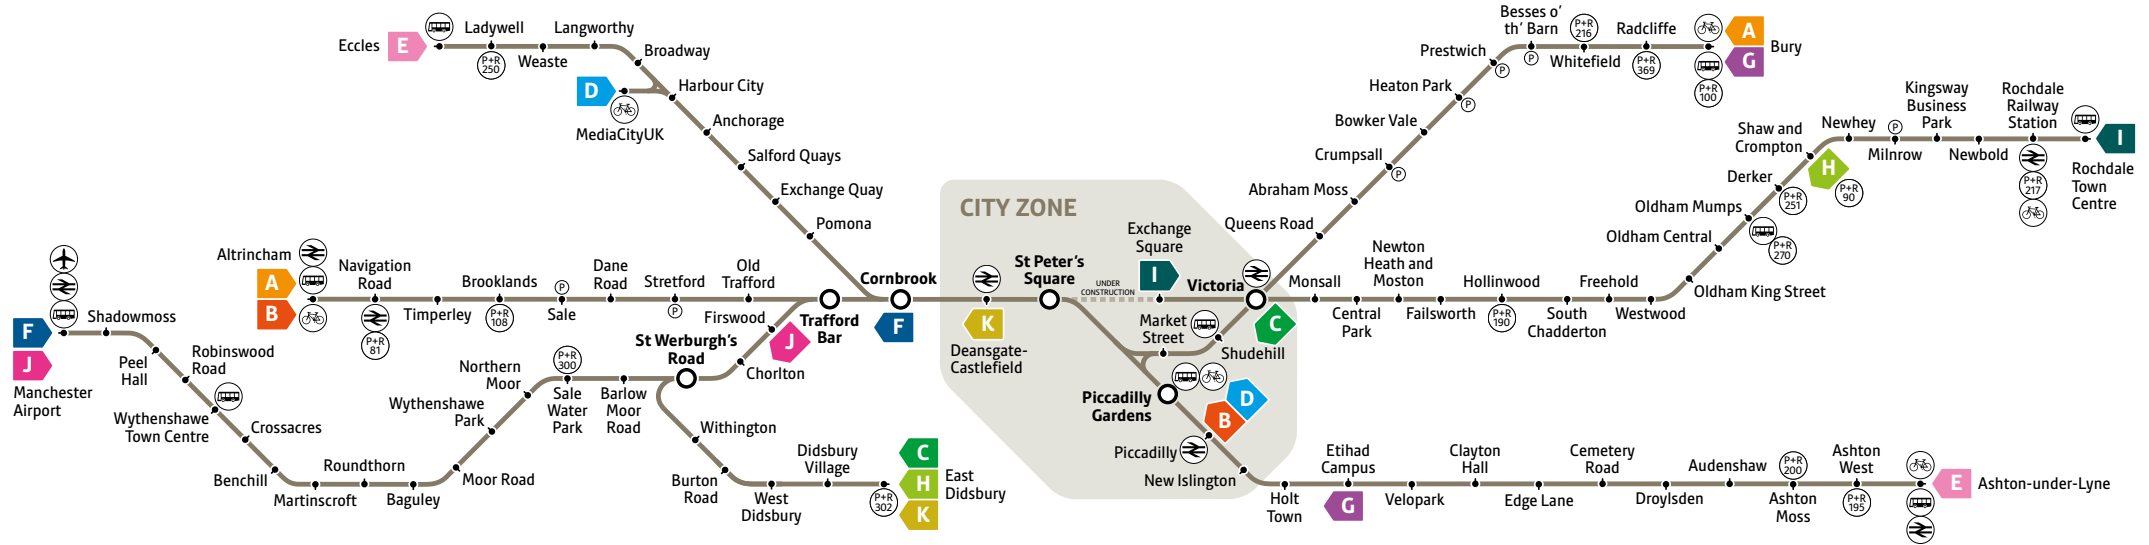

Greater Manchester tram network map

Services

- A** Altrincham – Bury
Mon to Fri 0715–1930 and Sat 0930–1830 only
- B** Altrincham – Piccadilly
- C** East Didsbury – Victoria
Mon to Fri before 0715 and after 1930, Sat before 0930 and after 1830. All day Sunday
- D** MediaCityUK – Piccadilly
Mon to Fri 0715–2000 and Sat 0900–1800 only
- E** Eccles – Ashton-under-Lyne via MediaCityUK
- F** Manchester Airport – Cornbrook
- G** Bury – Etihad Campus
- H** Shaw and Crompton – East Didsbury
Mon to Fri 0715–1930 and Sat 0930–1830 only
- I** Rochdale Town Centre – Exchange Square
- J** Firwood – Manchester Airport
0300 – 0600 only (0700 on Sunday)
- K** East Didsbury – Deansgate-Castlefield
Mon to Fri 0715–1930 and Sat 0930–1830 only

Key

- Metrolink stop
- Interchange with other services
- Line under construction
- Bus interchange
- Rail interchange
- Park + Ride
Number of spaces available
- Car Park
Limited spaces available
- Cycle hub
Membership required

Check your tram times at www.metrolink.co.uk before travelling