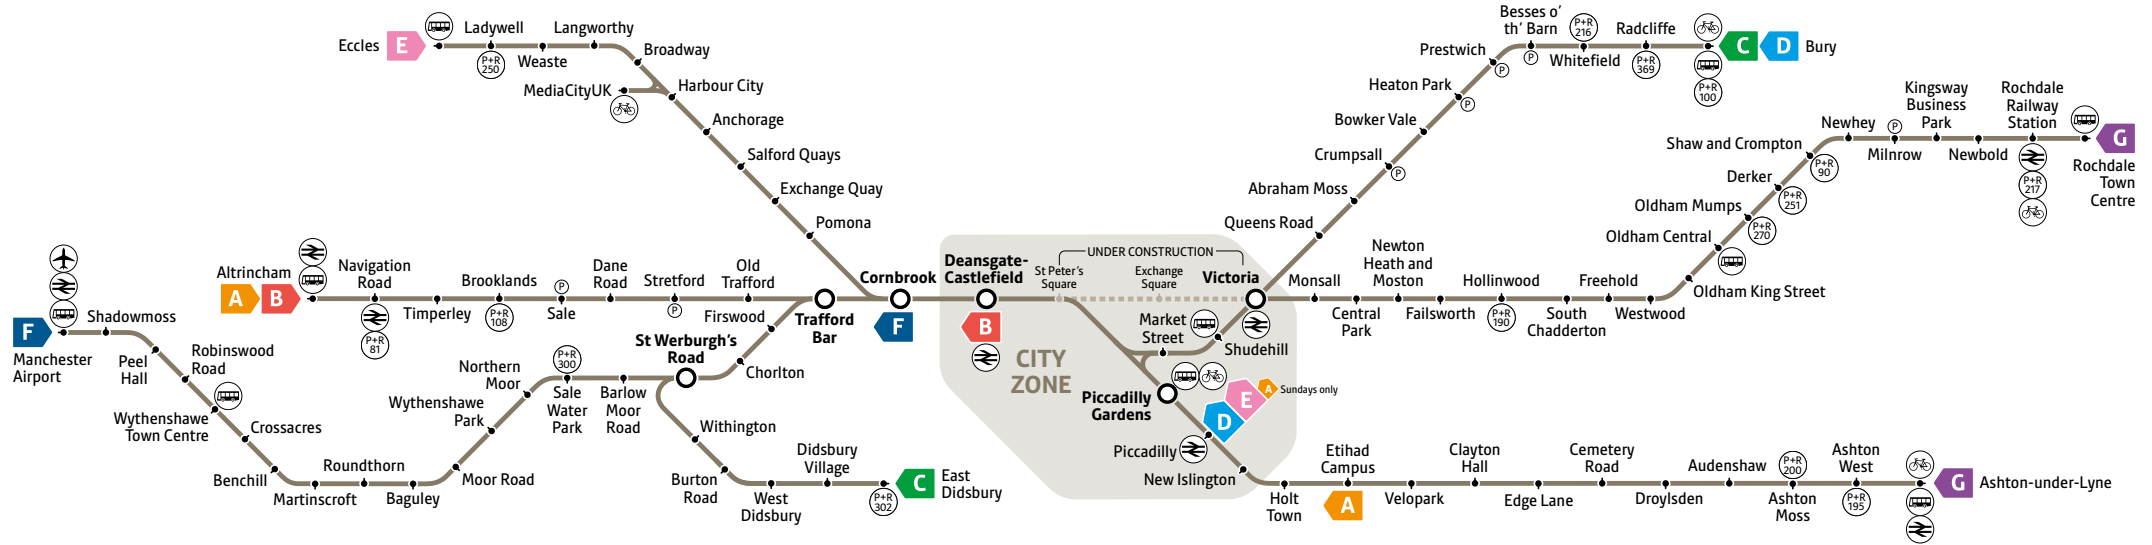

Greater Manchester tram network map

Services

- A Altrincham – Etihad Campus / Altrincham – Piccadilly on Sundays
- B Altrincham – Deansgate-Castlefield
- C Bury – East Didsbury
- D Bury – Piccadilly
- E Eccles – Piccadilly via MediaCityUK
- F Manchester Airport – Cornbrook
- G Rochdale Town Centre – Ashton-under-Lyne

Key

- Metrolink stop
- Interchange with other services
- Line and stop under construction
- Bus interchange
- Rail interchange
- Cycle hub
Membership required
- Car park
Limited spaces available
- Park + Ride
Number of car spaces available