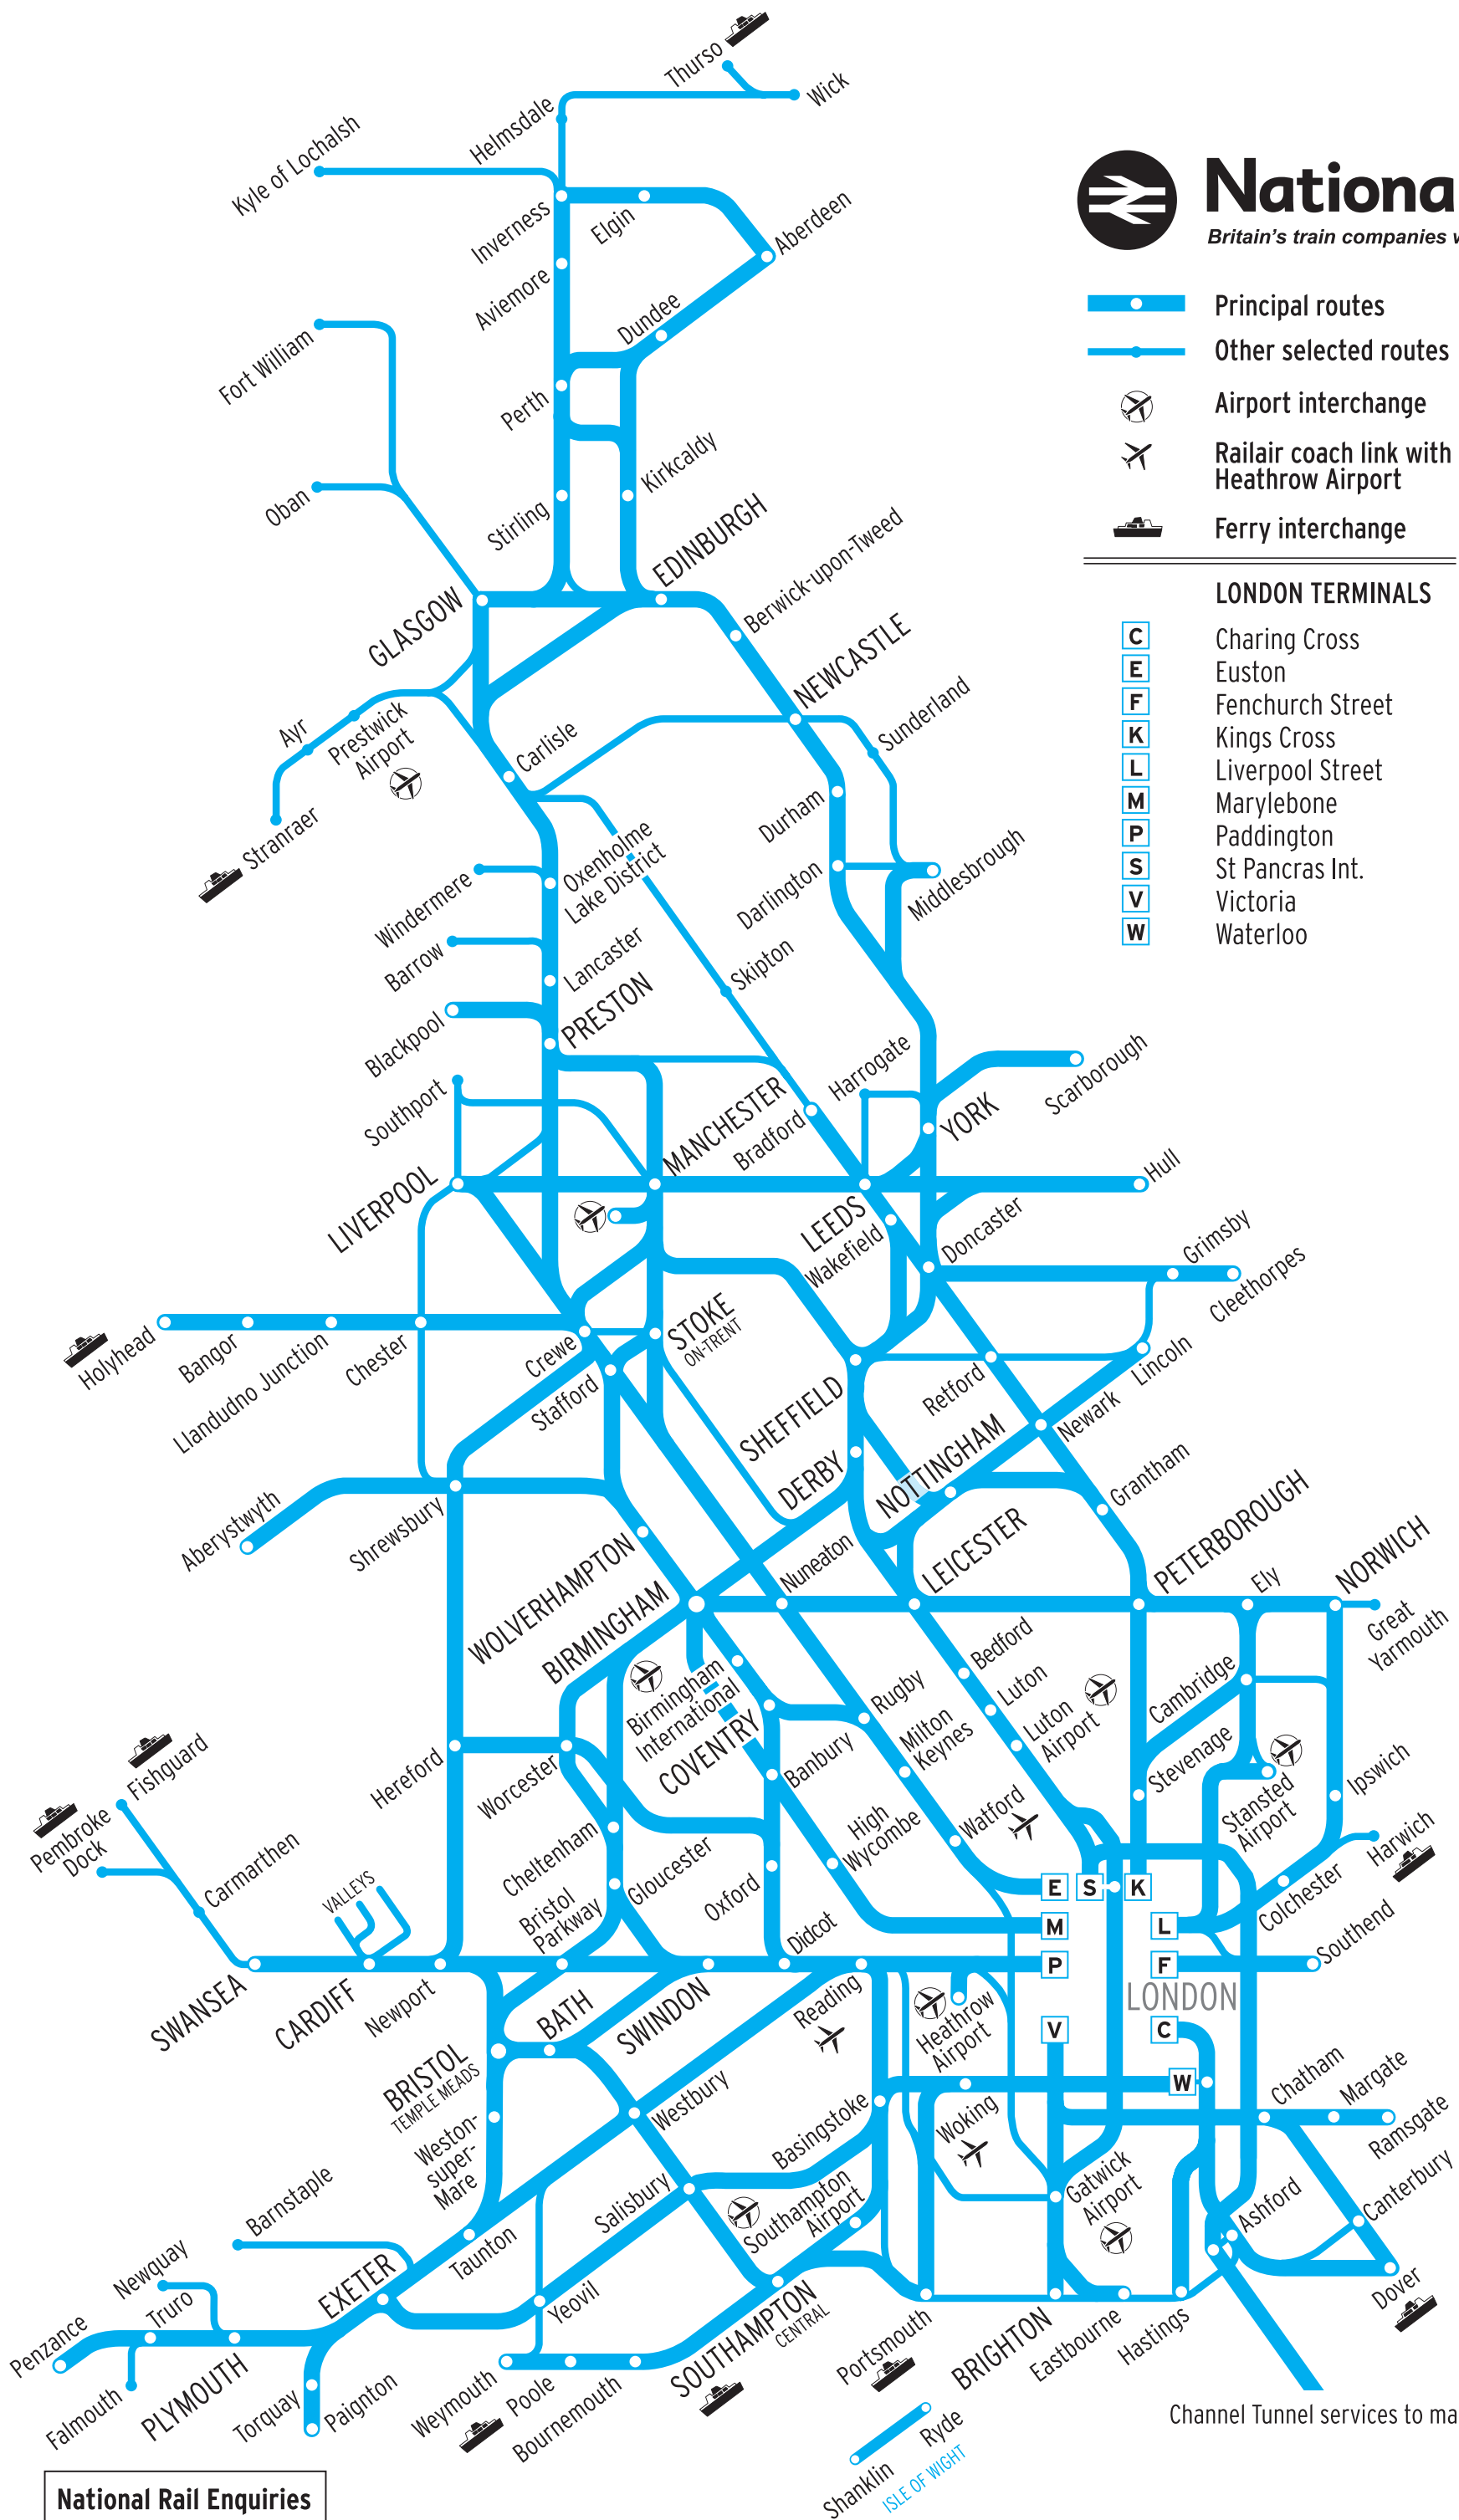

National Rail

Britain's train companies working together

- Principal routes
- Other selected routes
- Airport interchange
- Railair coach link with Heathrow Airport
- Ferry interchange

LONDON TERMINALS

- C** Charing Cross
- E** Euston
- F** Fenchurch Street
- K** Kings Cross
- L** Liverpool Street
- M** Marylebone
- P** Paddington
- S** St Pancras Int.
- V** Victoria
- W** Waterloo

National Rail Enquiries
 08457 48 49 50
www.nationalrail.co.uk

Channel Tunnel services to mainland Europe