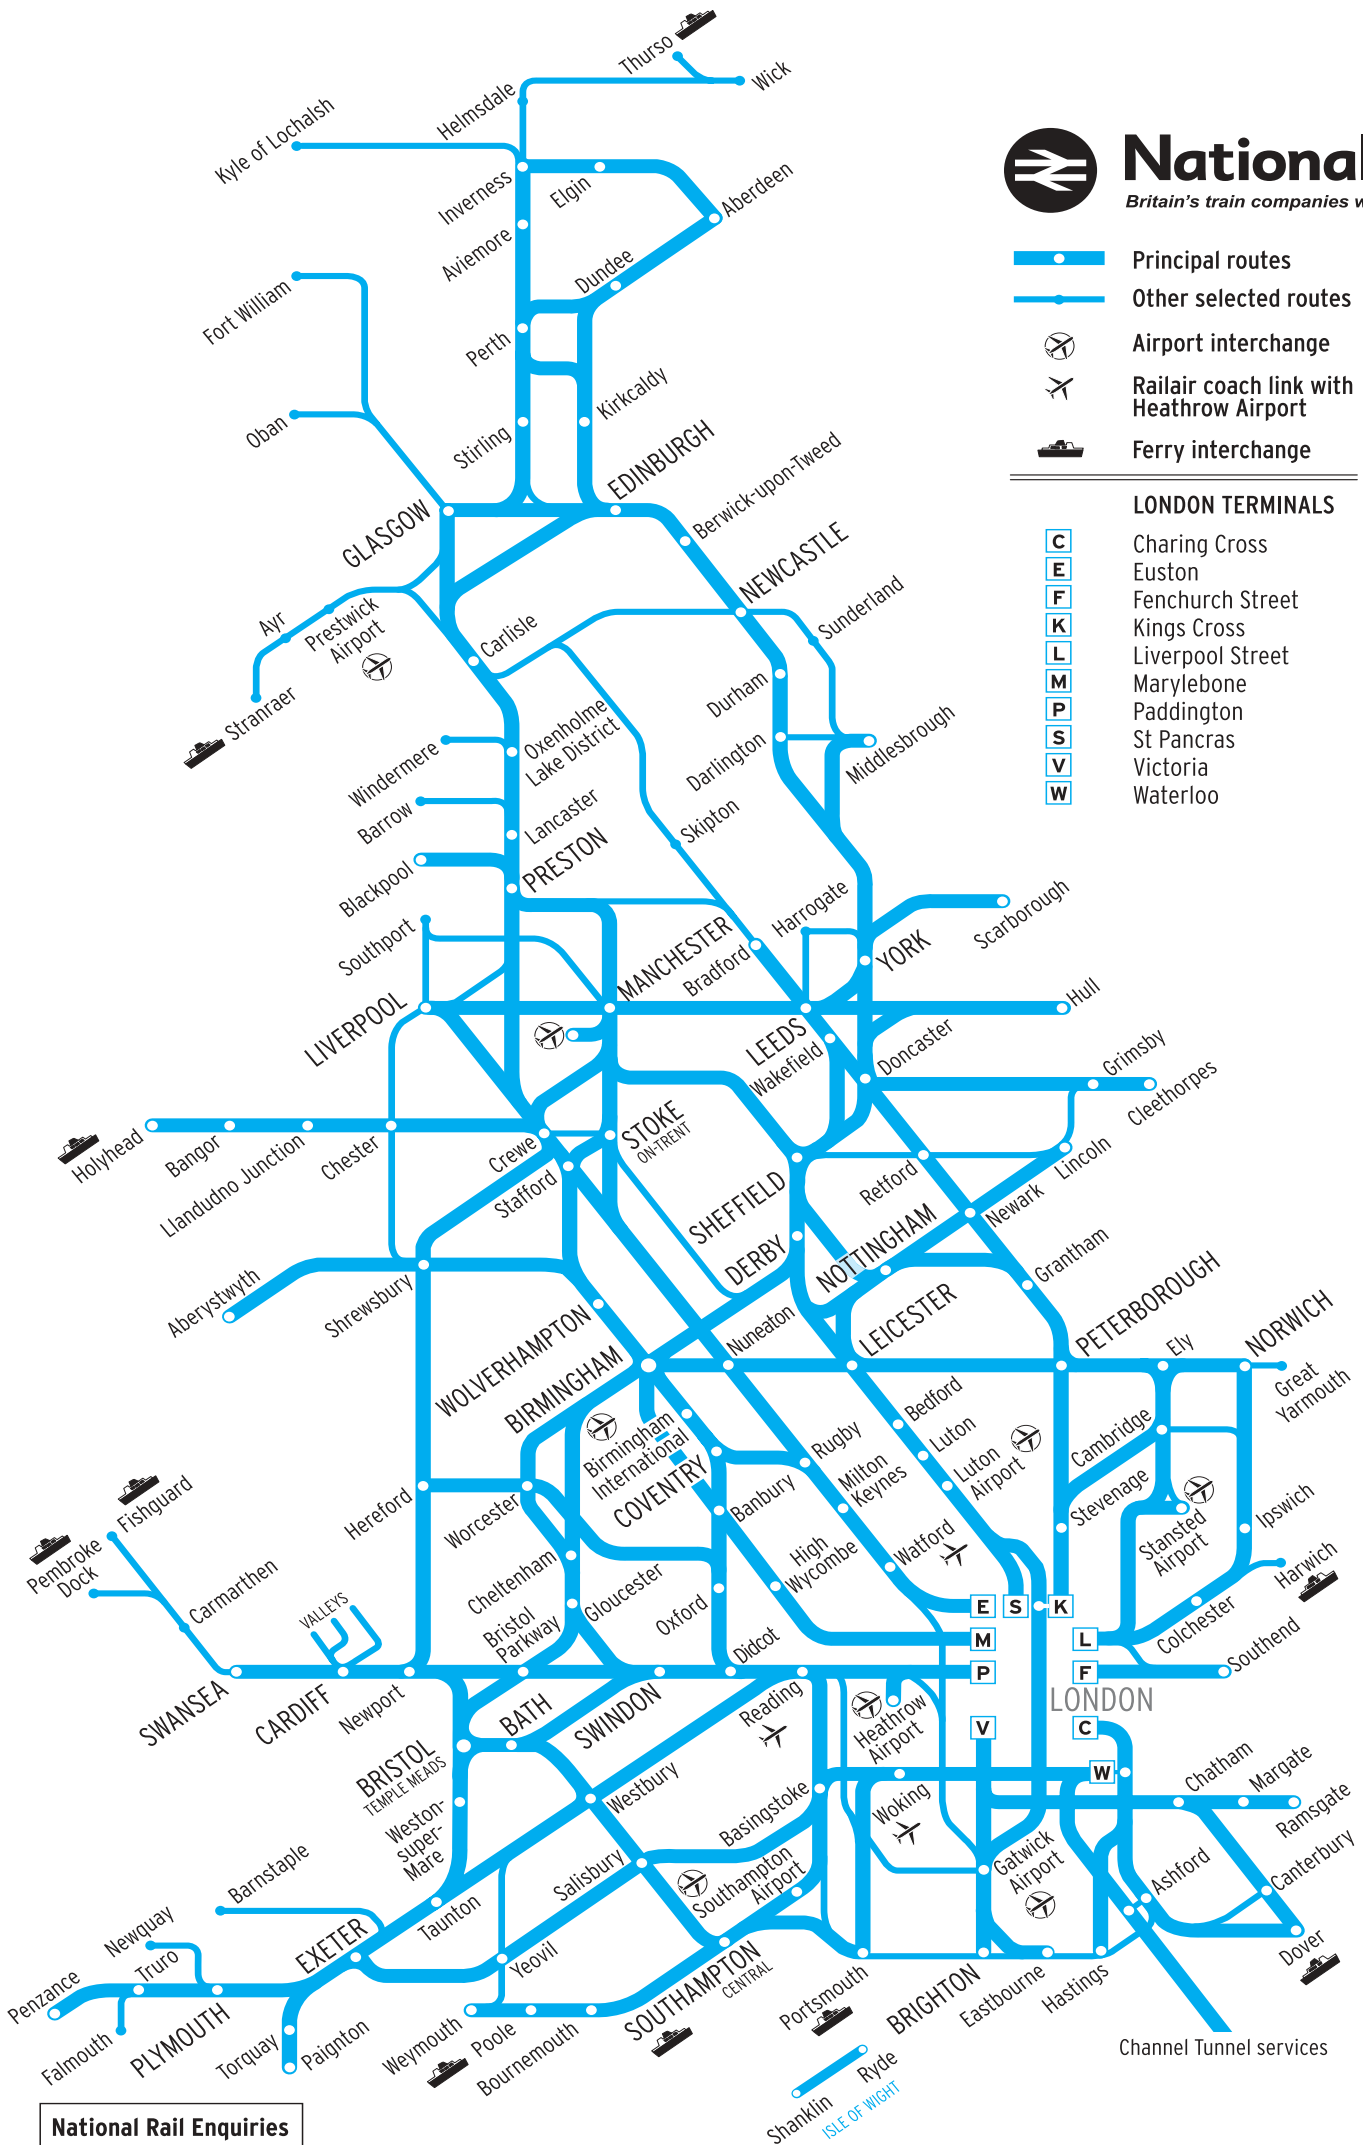

National Rail

Britain's train companies working together

- Principal routes
- Other selected routes
- Airport interchange
- Railair coach link with Heathrow Airport
- Ferry interchange

LONDON TERMINALS

- C** Charing Cross
- E** Euston
- F** Fenchurch Street
- K** Kings Cross
- L** Liverpool Street
- M** Marylebone
- P** Paddington
- S** St Pancras
- V** Victoria
- W** Waterloo