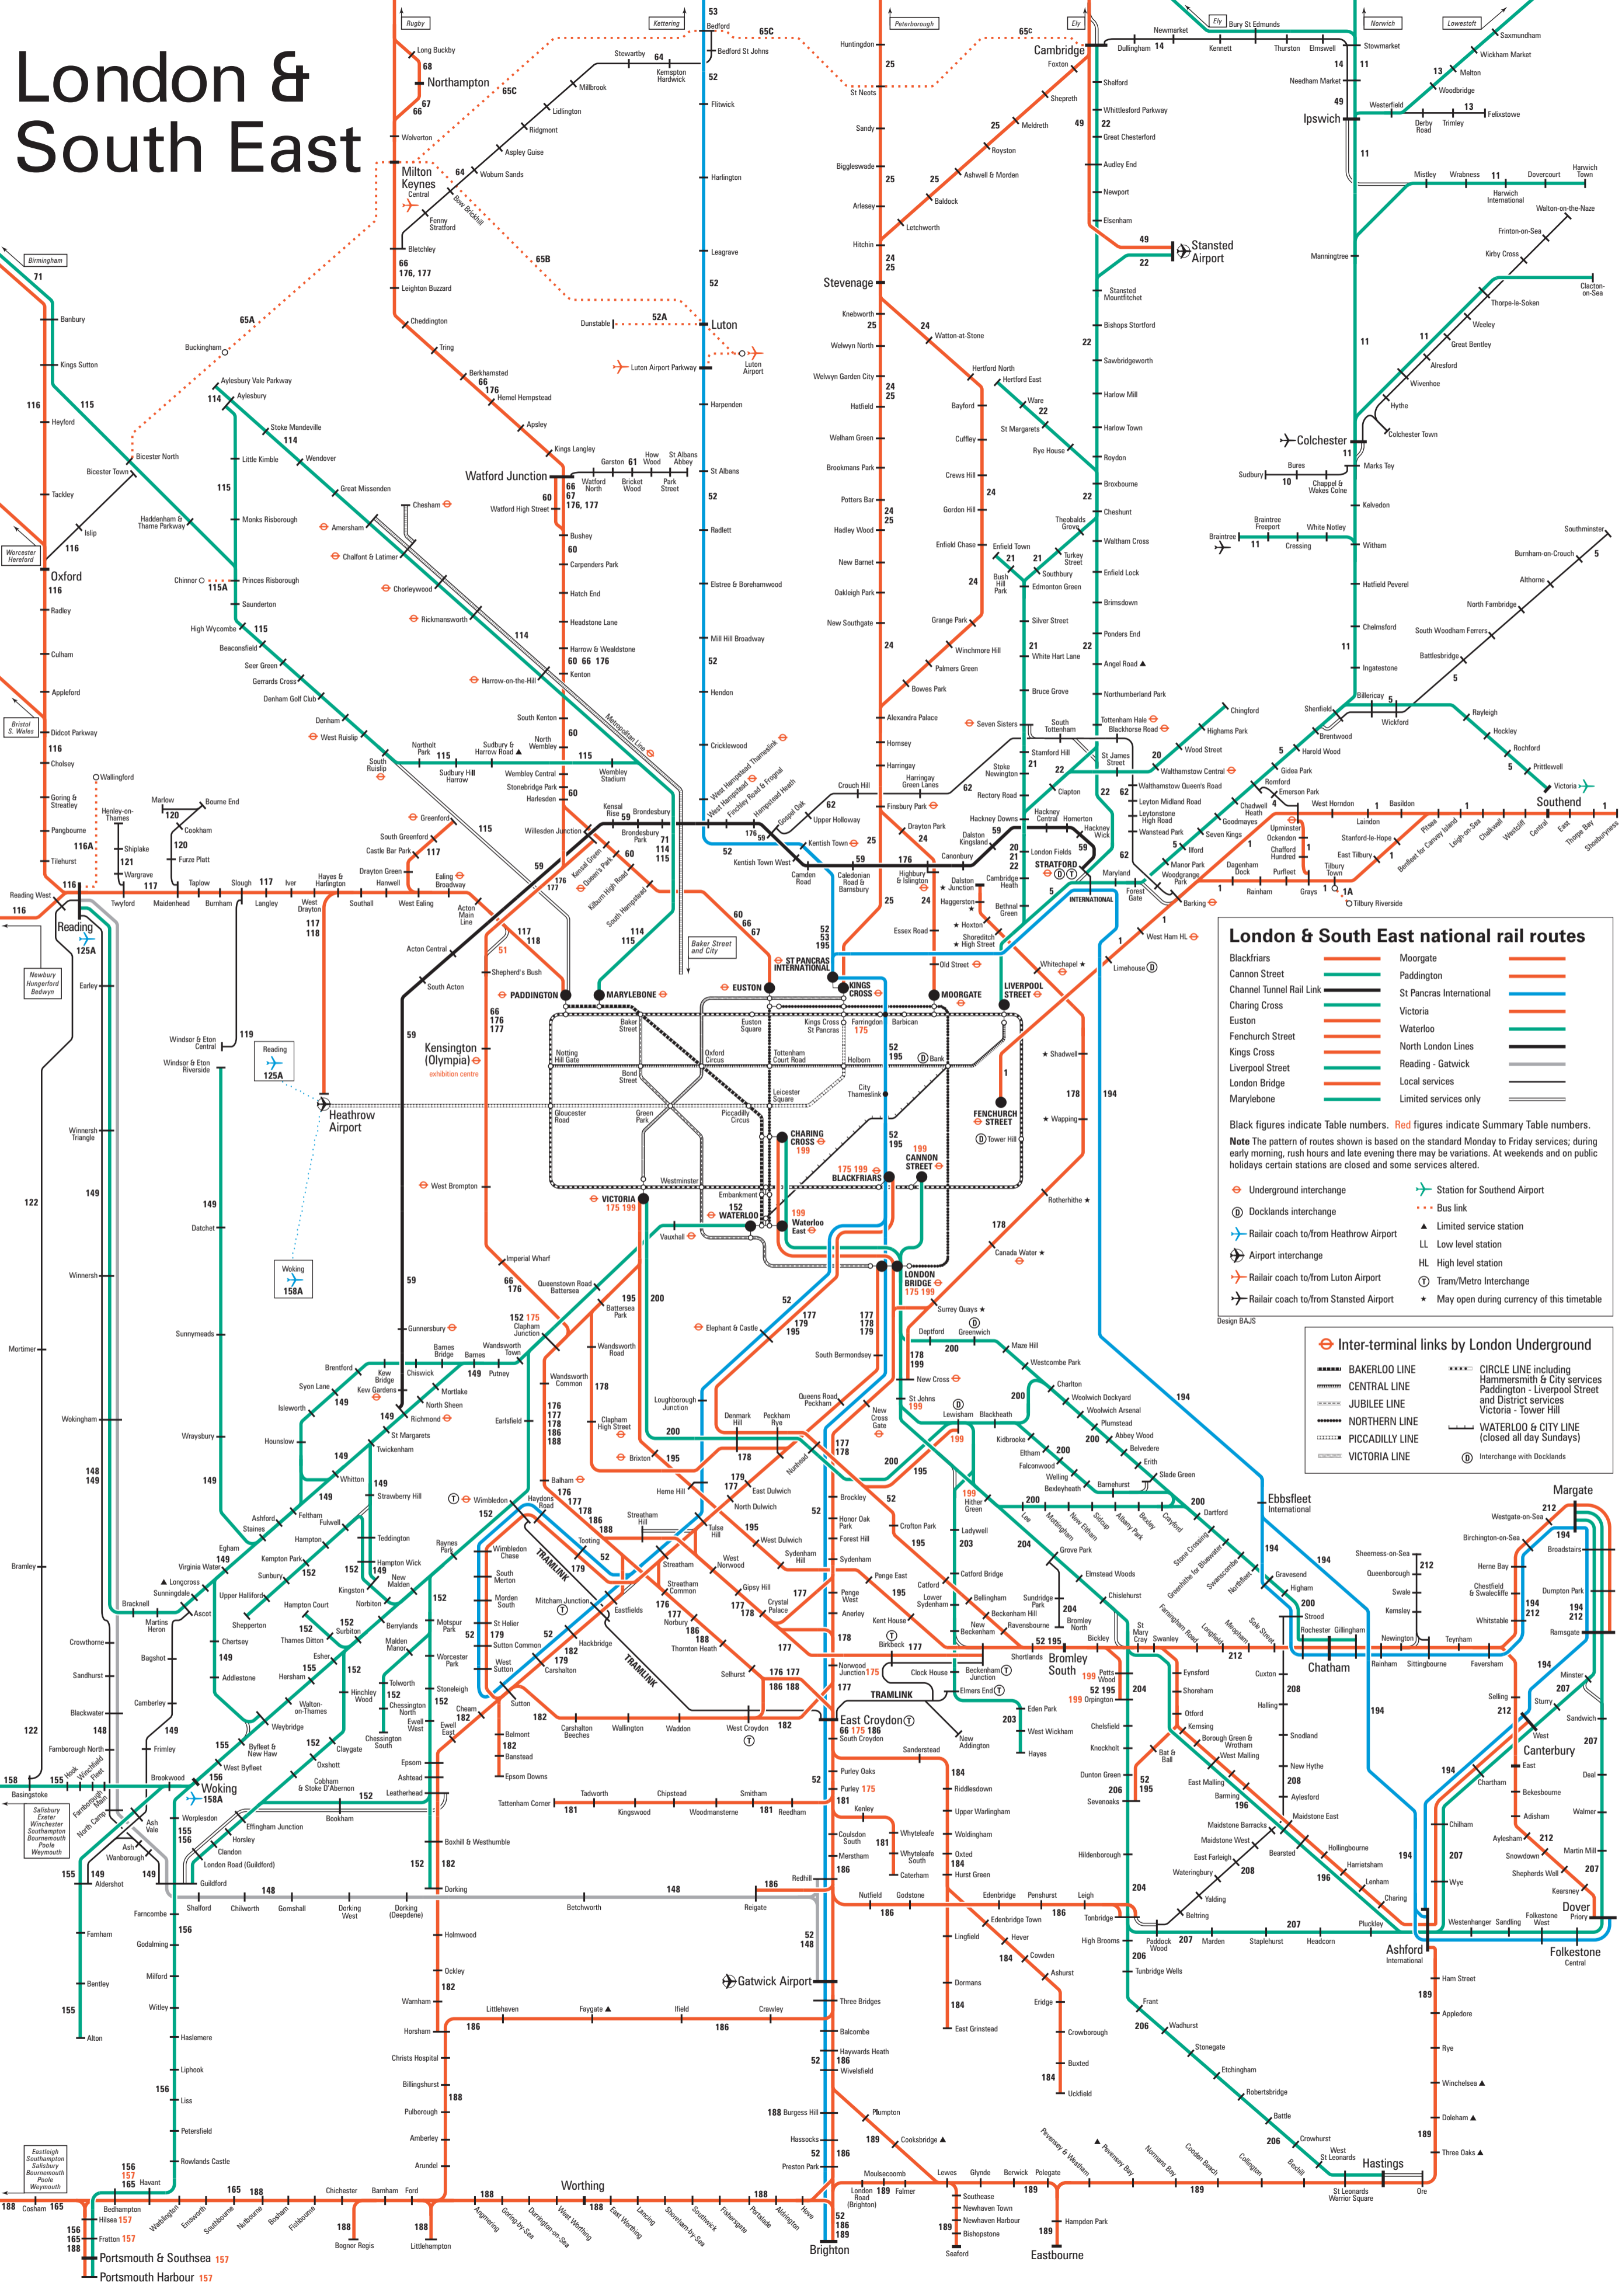

# London & South East

### London & South East national rail routes

Blackfriars	Moorgate	Blackfriars
Cannon Street	Paddington	Cannon Street
Channel Tunnel Rail Link	St Pancras International	Channel Tunnel Rail Link
Charing Cross	Victoria	Charing Cross
Euston	Waterloo	Euston
Fenchurch Street	North London Lines	Fenchurch Street
Kings Cross	Reading - Gatwick	Kings Cross
Liverpool Street	Local services	Liverpool Street
London Bridge	Limited services only	London Bridge
Marylebone		Marylebone

Black figures indicate Table numbers. Red figures indicate Summary Table numbers.

**Note** The pattern of routes shown is based on the standard Monday to Friday services; during early morning, rush hours and late evening there may be variations. At weekends and on public holidays certain stations are closed and some services altered.

### Inter-terminal links by London Underground

BAKERLOO LINE	CIRCLE LINE including Hammersmith & City services
CENTRAL LINE	Paddington - Liverpool Street and District services
JUBILEE LINE	Victoria - Tower Hill
NORTHERN LINE	WATERLOO & CITY LINE (closed all day Sundays)
PICCADILLY LINE	
VICTORIA LINE	