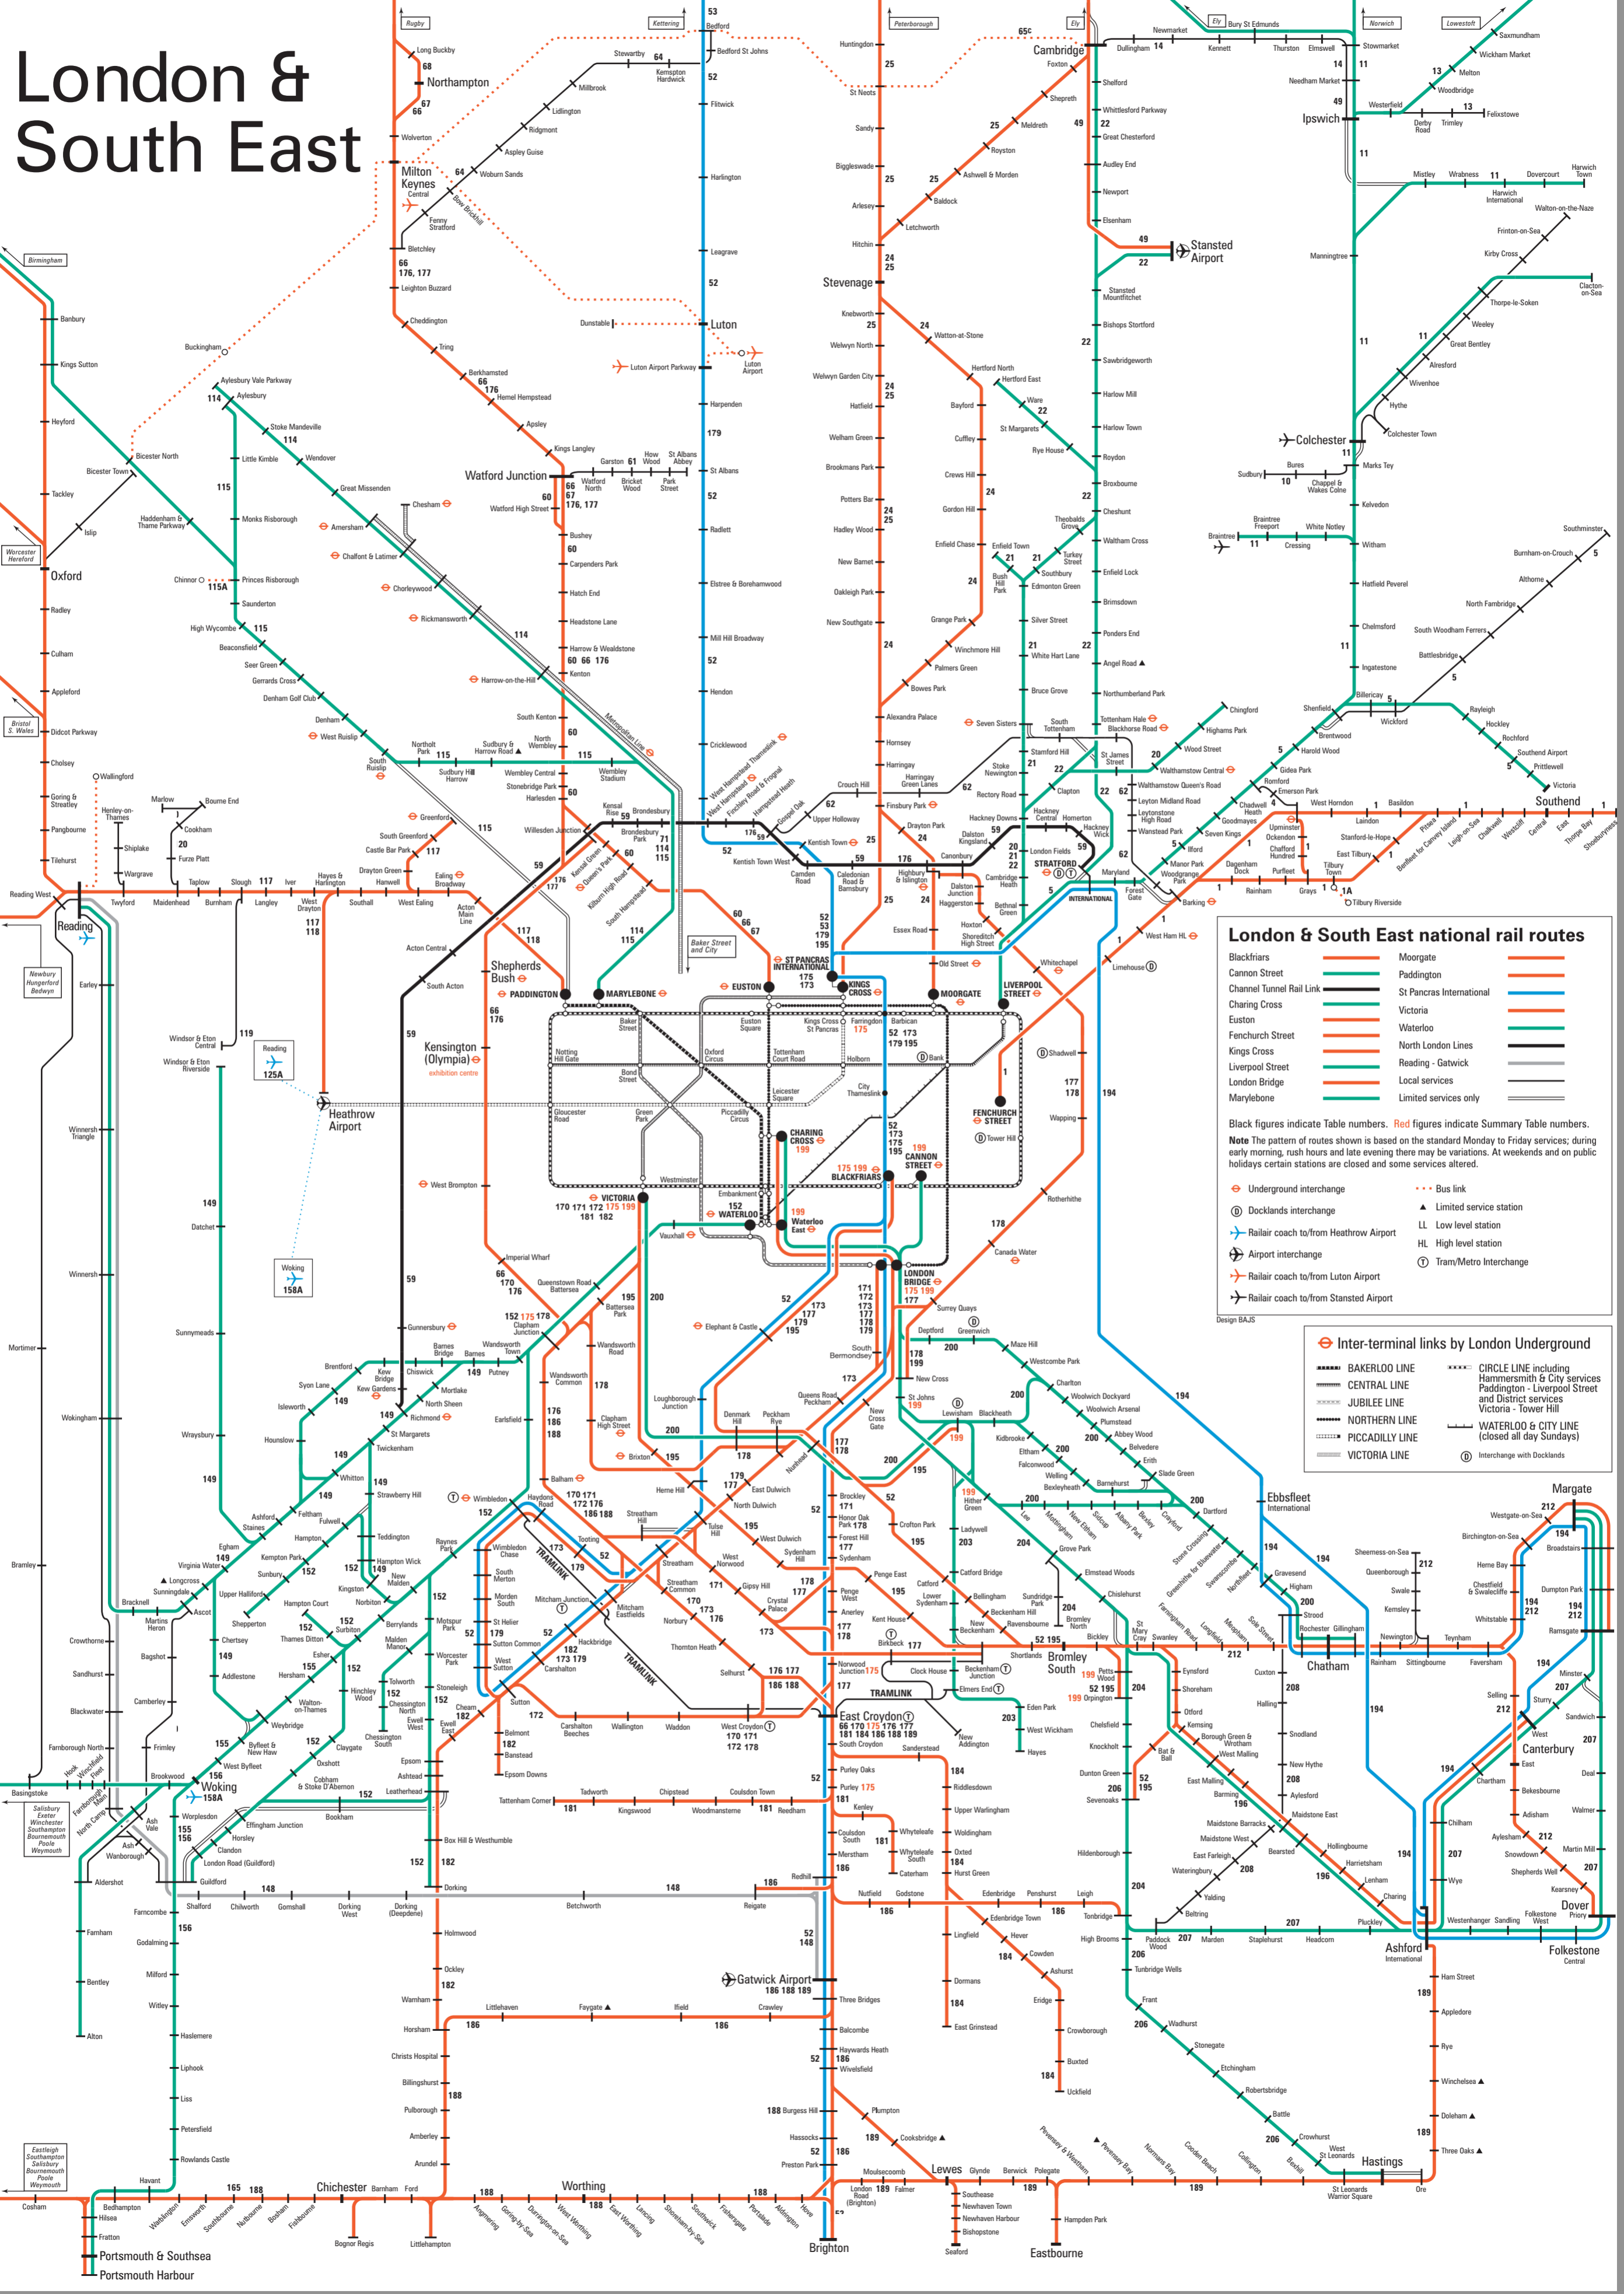

# London & South East

### London & South East national rail routes

Blackfriars	Moorgate
Cannon Street	Paddington
Channel Tunnel Rail Link	St Pancras International
Charing Cross	Victoria
Euston	Waterloo
Fenchurch Street	North London Lines
Kings Cross	Reading - Gatwick
Liverpool Street	Local services
London Bridge	Limited services only
Marylebone	

Black figures indicate Table numbers. Red figures indicate Summary Table numbers.  
**Note** The pattern of routes shown is based on the standard Monday to Friday services; during early morning, rush hours and late evening there may be variations. At weekends and on public holidays certain stations are closed and some services altered.

### Inter-terminal links by London Underground

BAKERLOO LINE	CIRCLE LINE including Hammersmith & City services
CENTRAL LINE	District services
JUBILEE LINE	Victoria - Tower Hill
NORTHERN LINE	WATERLOO & CITY LINE (closed all day Sundays)
PICCADILLY LINE	Interchange with Docklands
VICTORIA LINE	