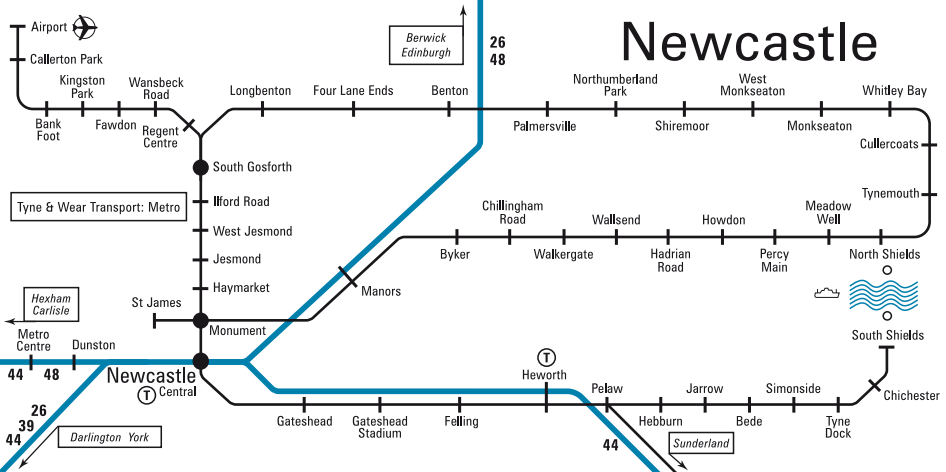

Newcastle

Berwick
Edinburgh

26
48

Tyne & Wear Transport: Metro

Hexham
Carlisle

Darlington
York

Sunderland

Newcastle
Central