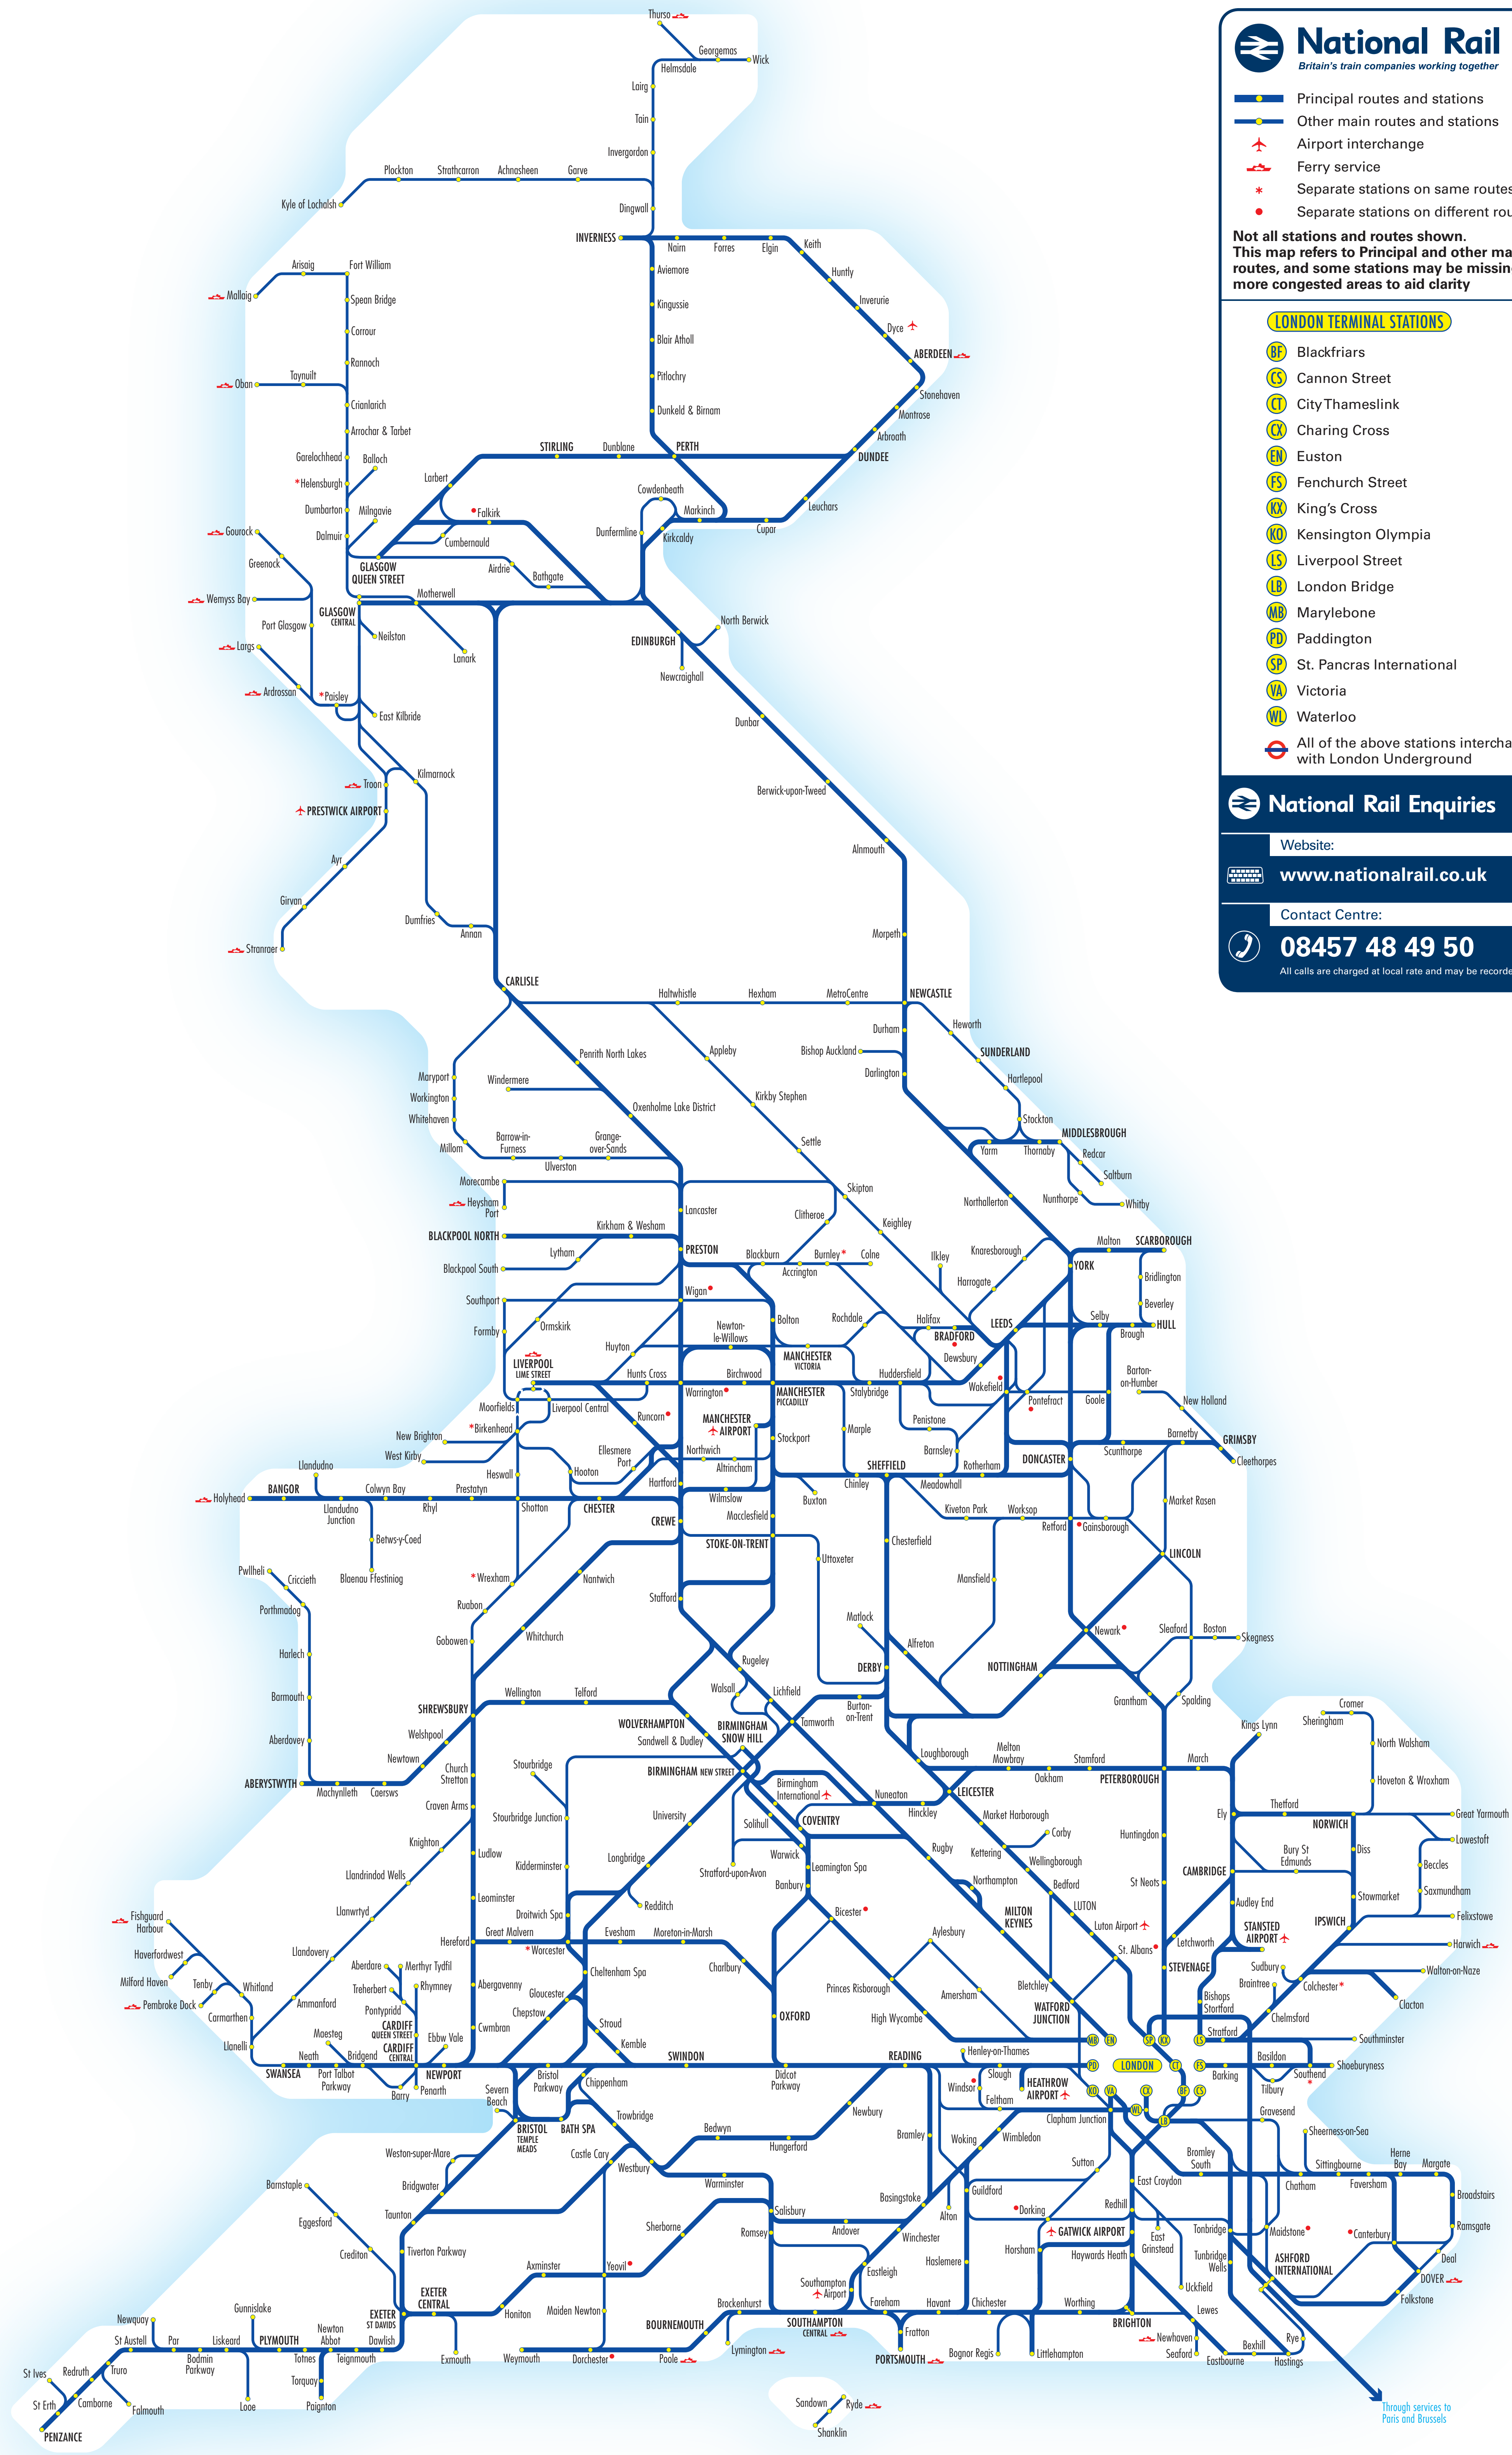

National Rail network

National Rail
Britain's train companies working together

- Principal routes and stations
- Other main routes and stations
- ✈ Airport interchange
- ⚓ Ferry service
- * Separate stations on same routes
- Separate stations on different routes

Not all stations and routes shown. This map refers to Principal and other main routes, and some stations may be missing in more congested areas to aid clarity

LONDON TERMINAL STATIONS

- BF Blackfriars
- CS Cannon Street
- CT City Thameslink
- CC Charing Cross
- EU Euston
- FS Fenchurch Street
- KC King's Cross
- KO Kensington Olympia
- LS Liverpool Street
- LB London Bridge
- MB Marylebone
- PD Paddington
- SP St. Pancras International
- VA Victoria
- WL Waterloo
- ⊖ All of the above stations interchange with London Underground