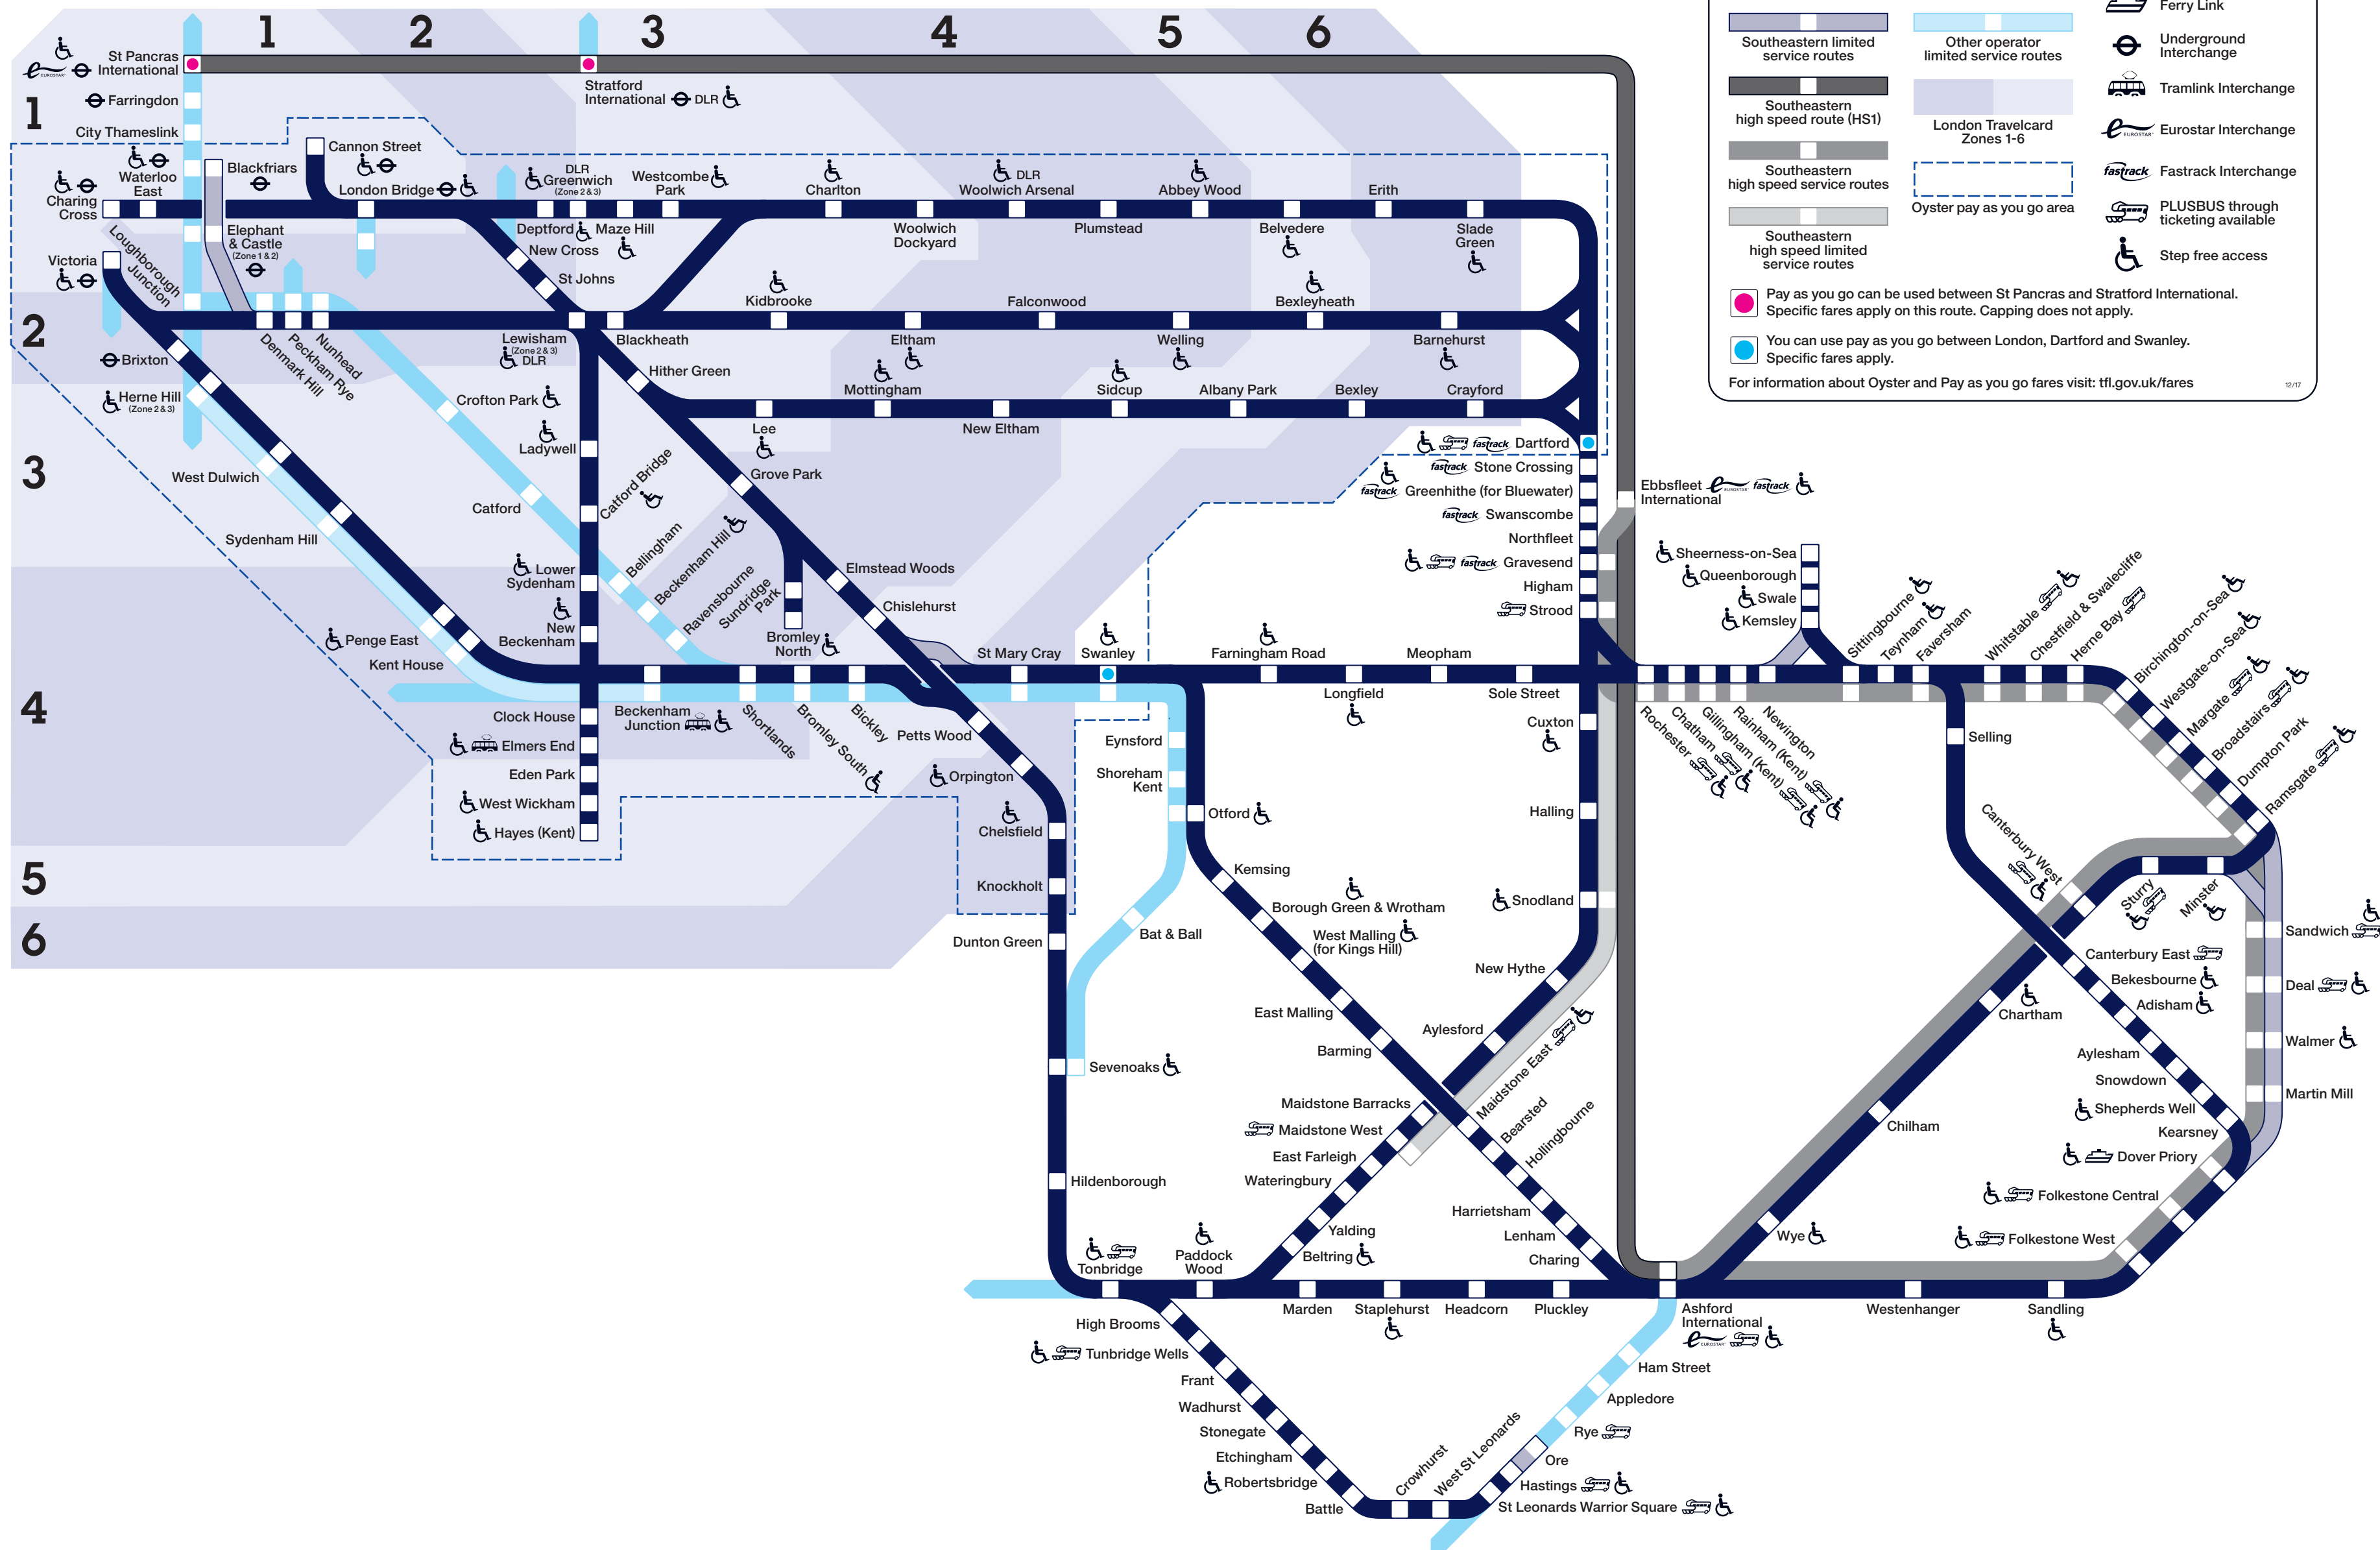

# Southeastern network map

	Southeastern routes		Other operator routes		DLR Docklands Light Rail Interchange
	Southeastern limited service routes		Other operator limited service routes		Ferry Link
	Southeastern high speed route (HS1)		Other operator limited service routes		Underground Interchange
	Southeastern high speed service routes		London Travelcard Zones 1-6		Tramlink Interchange
	Southeastern high speed limited service routes		Oyster pay as you go area		Eurostar Interchange
	Pay as you go can be used between St Pancras and Stratford International. Specific fares apply on this route. Capping does not apply.		You can use pay as you go between London, Dartford and Swanley. Specific fares apply.		fastrack Interchange
					PLUSBUS through ticketing available
					Step free access

For information about Oyster and Pay as you go fares visit: [tfl.gov.uk/fares](http://tfl.gov.uk/fares)