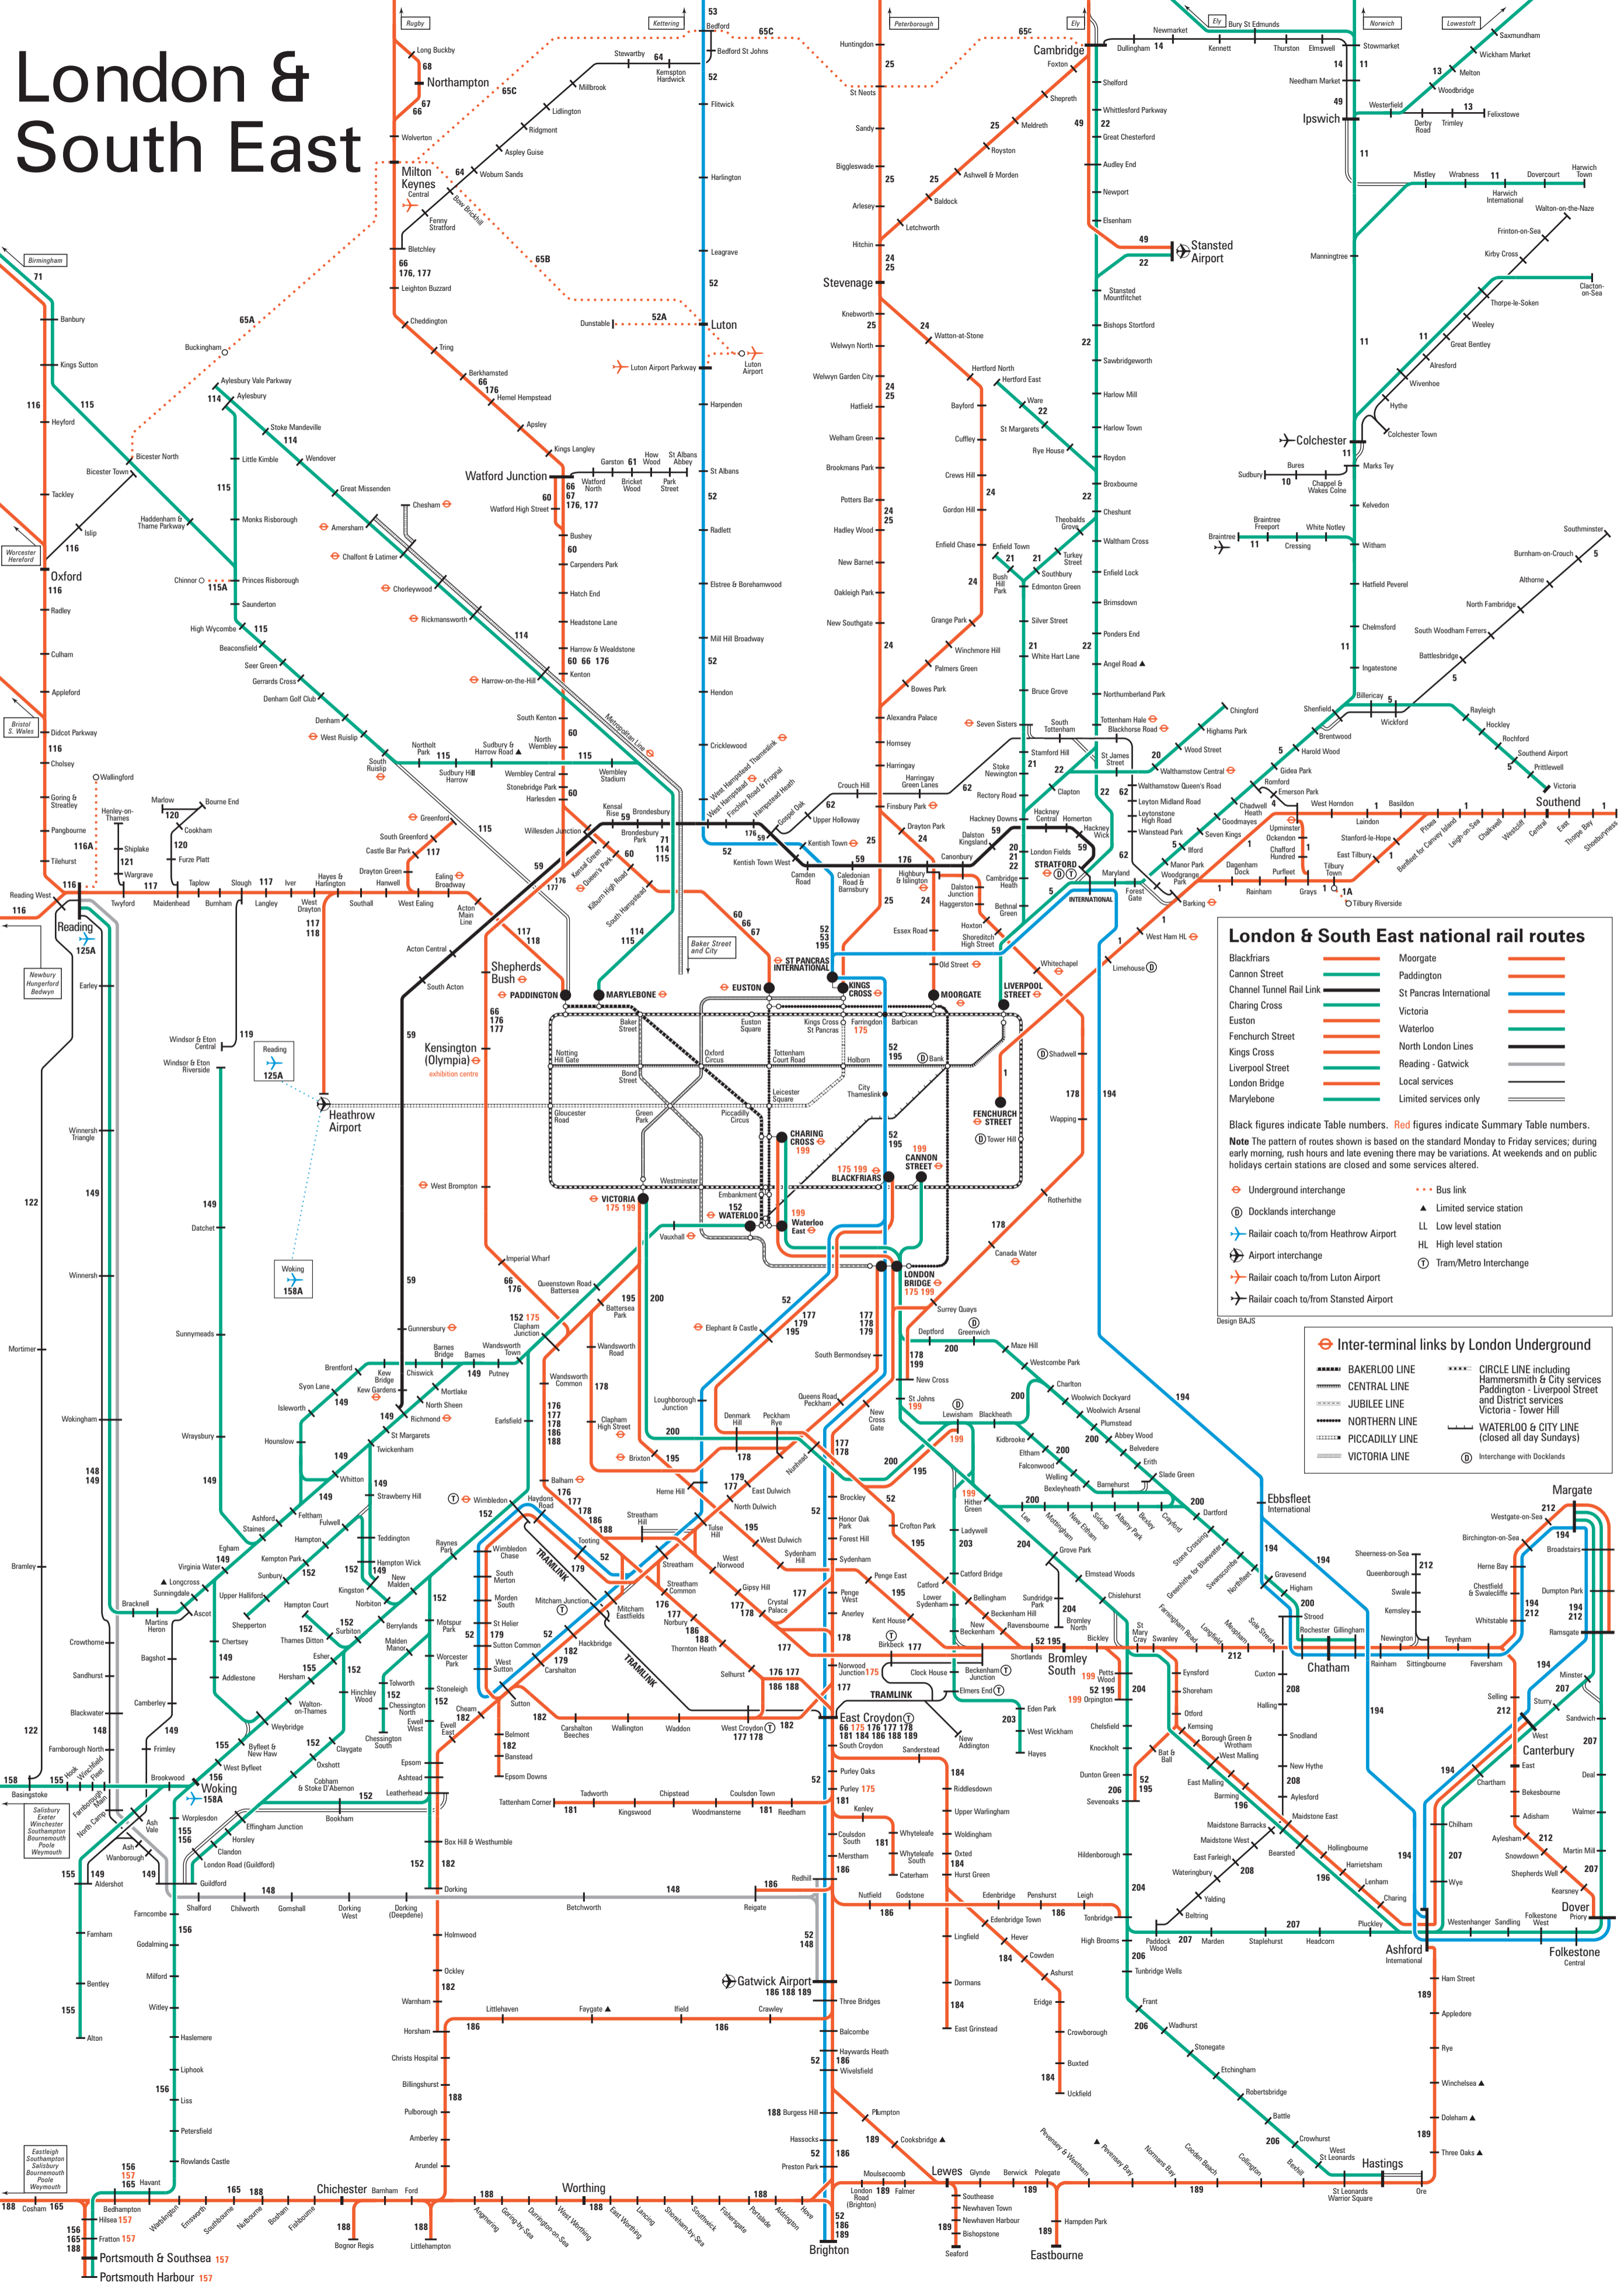

London & South East