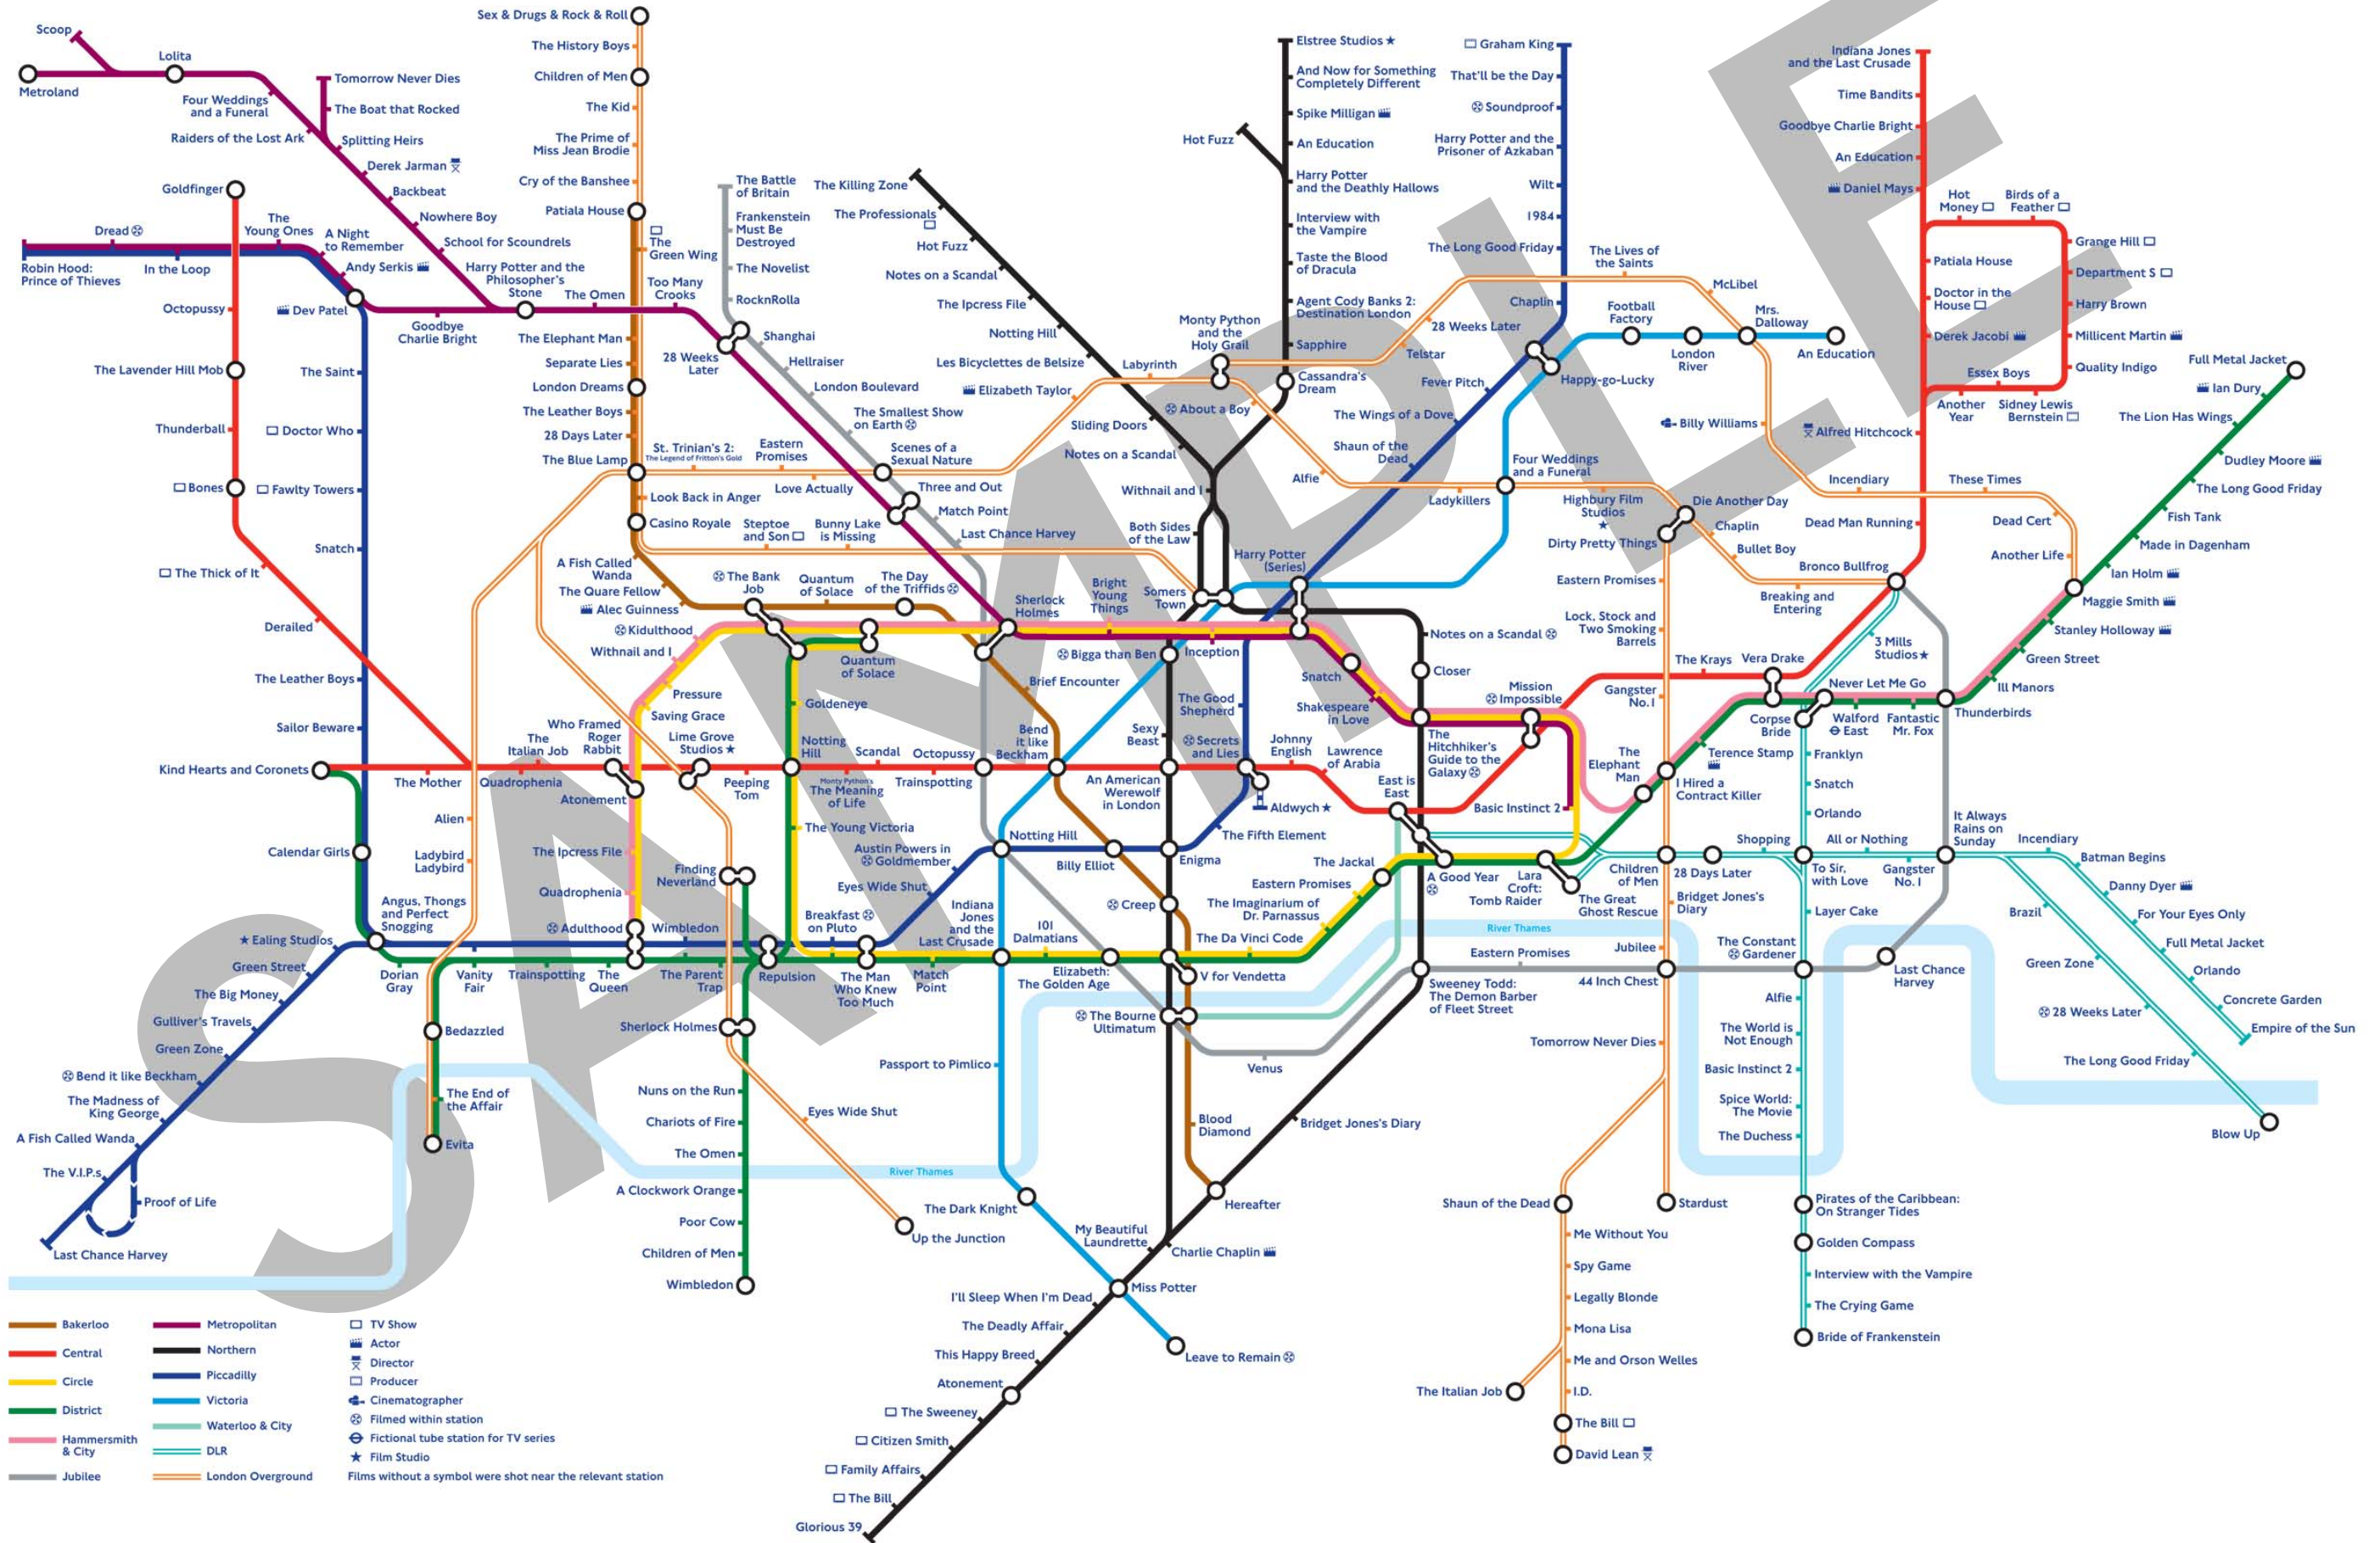

Underground Film Map

MAYOR OF LONDON

Transport for London