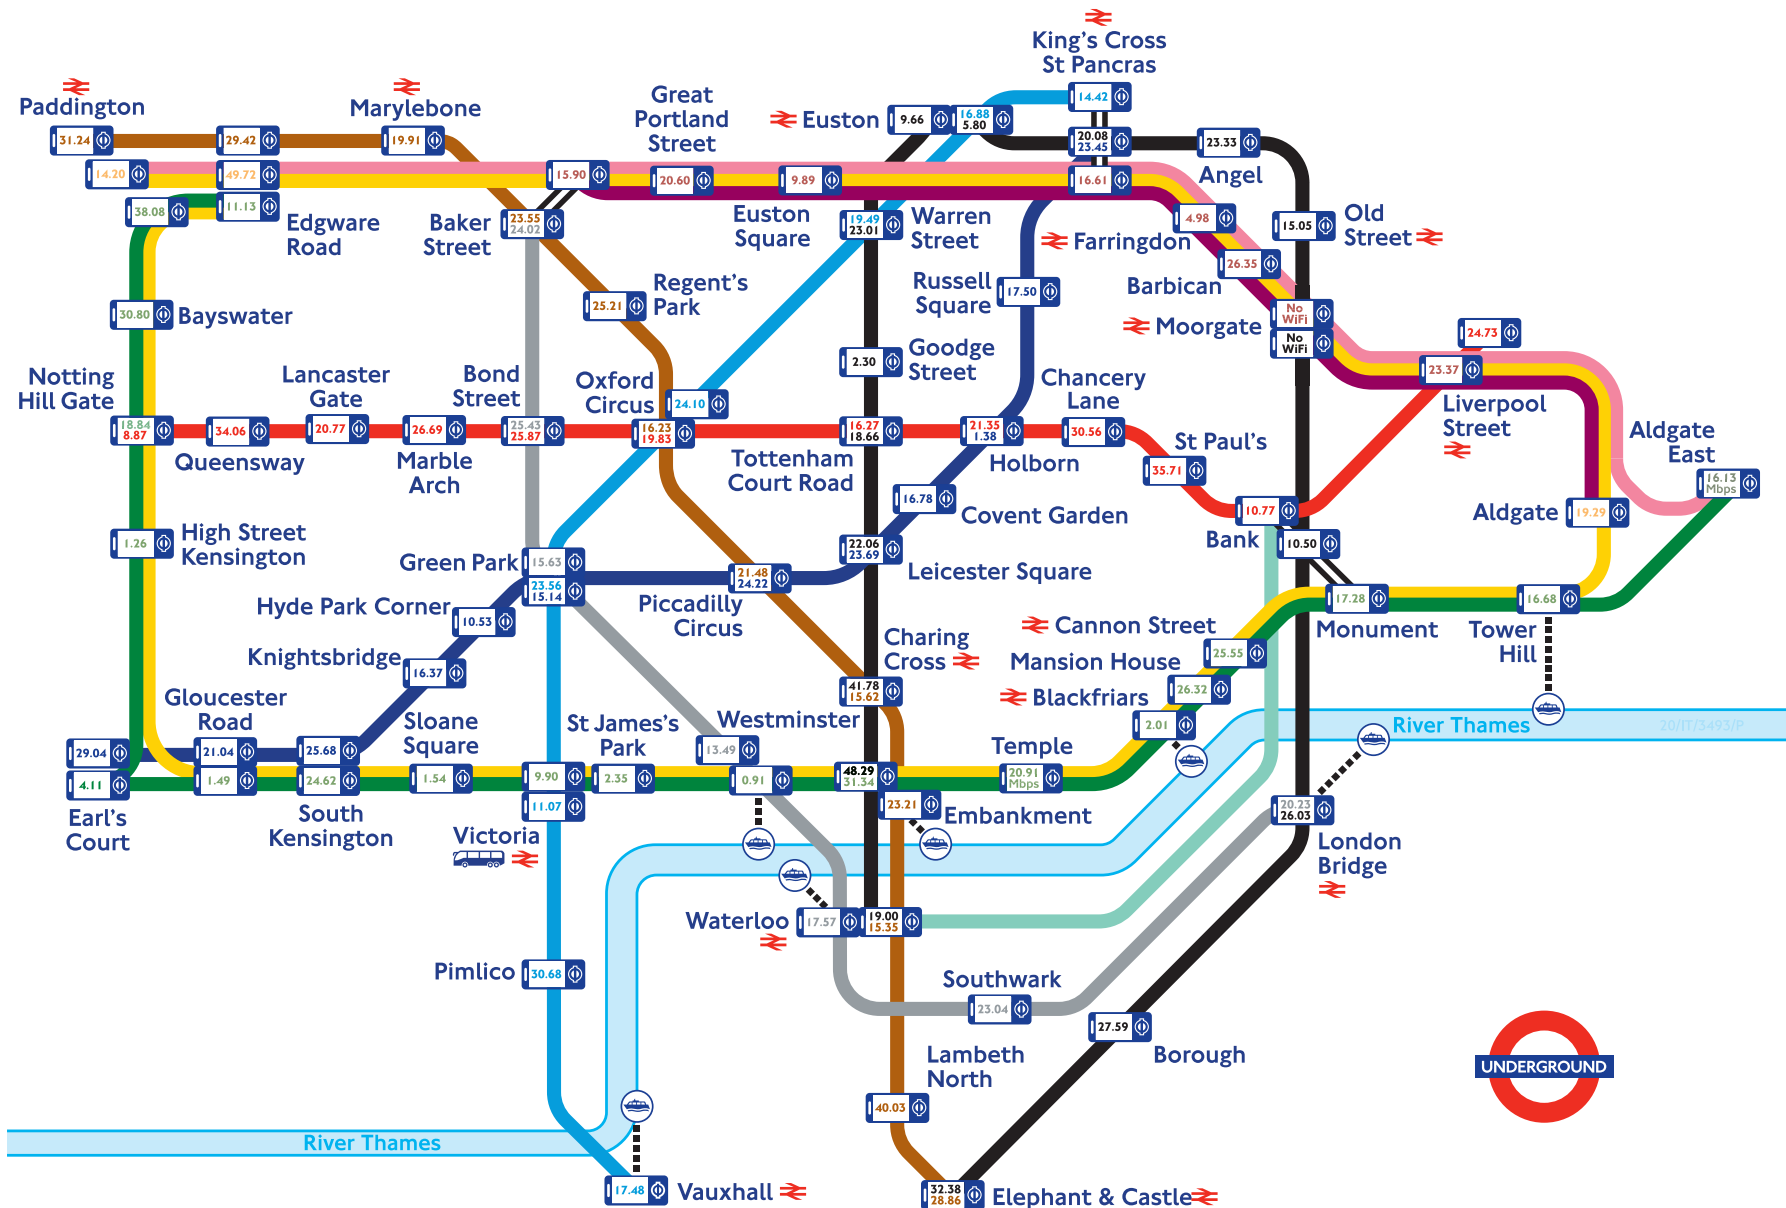

WiFi Tube map

† Each phone icon shows the average wifi speed at that station,

† All speeds are in mbps (download speed),

† Icons which have two speeds indicate stations where multiple lines run on the same route

Key Lines and Wifi Speeds

- Bakerloo
- Central
- Circle
- District
- Hammersmith & City
- Jubilee
- Metropolitan
- Northern
- Piccadilly
- Victoria
- Waterloo & City
- Wifi speeds