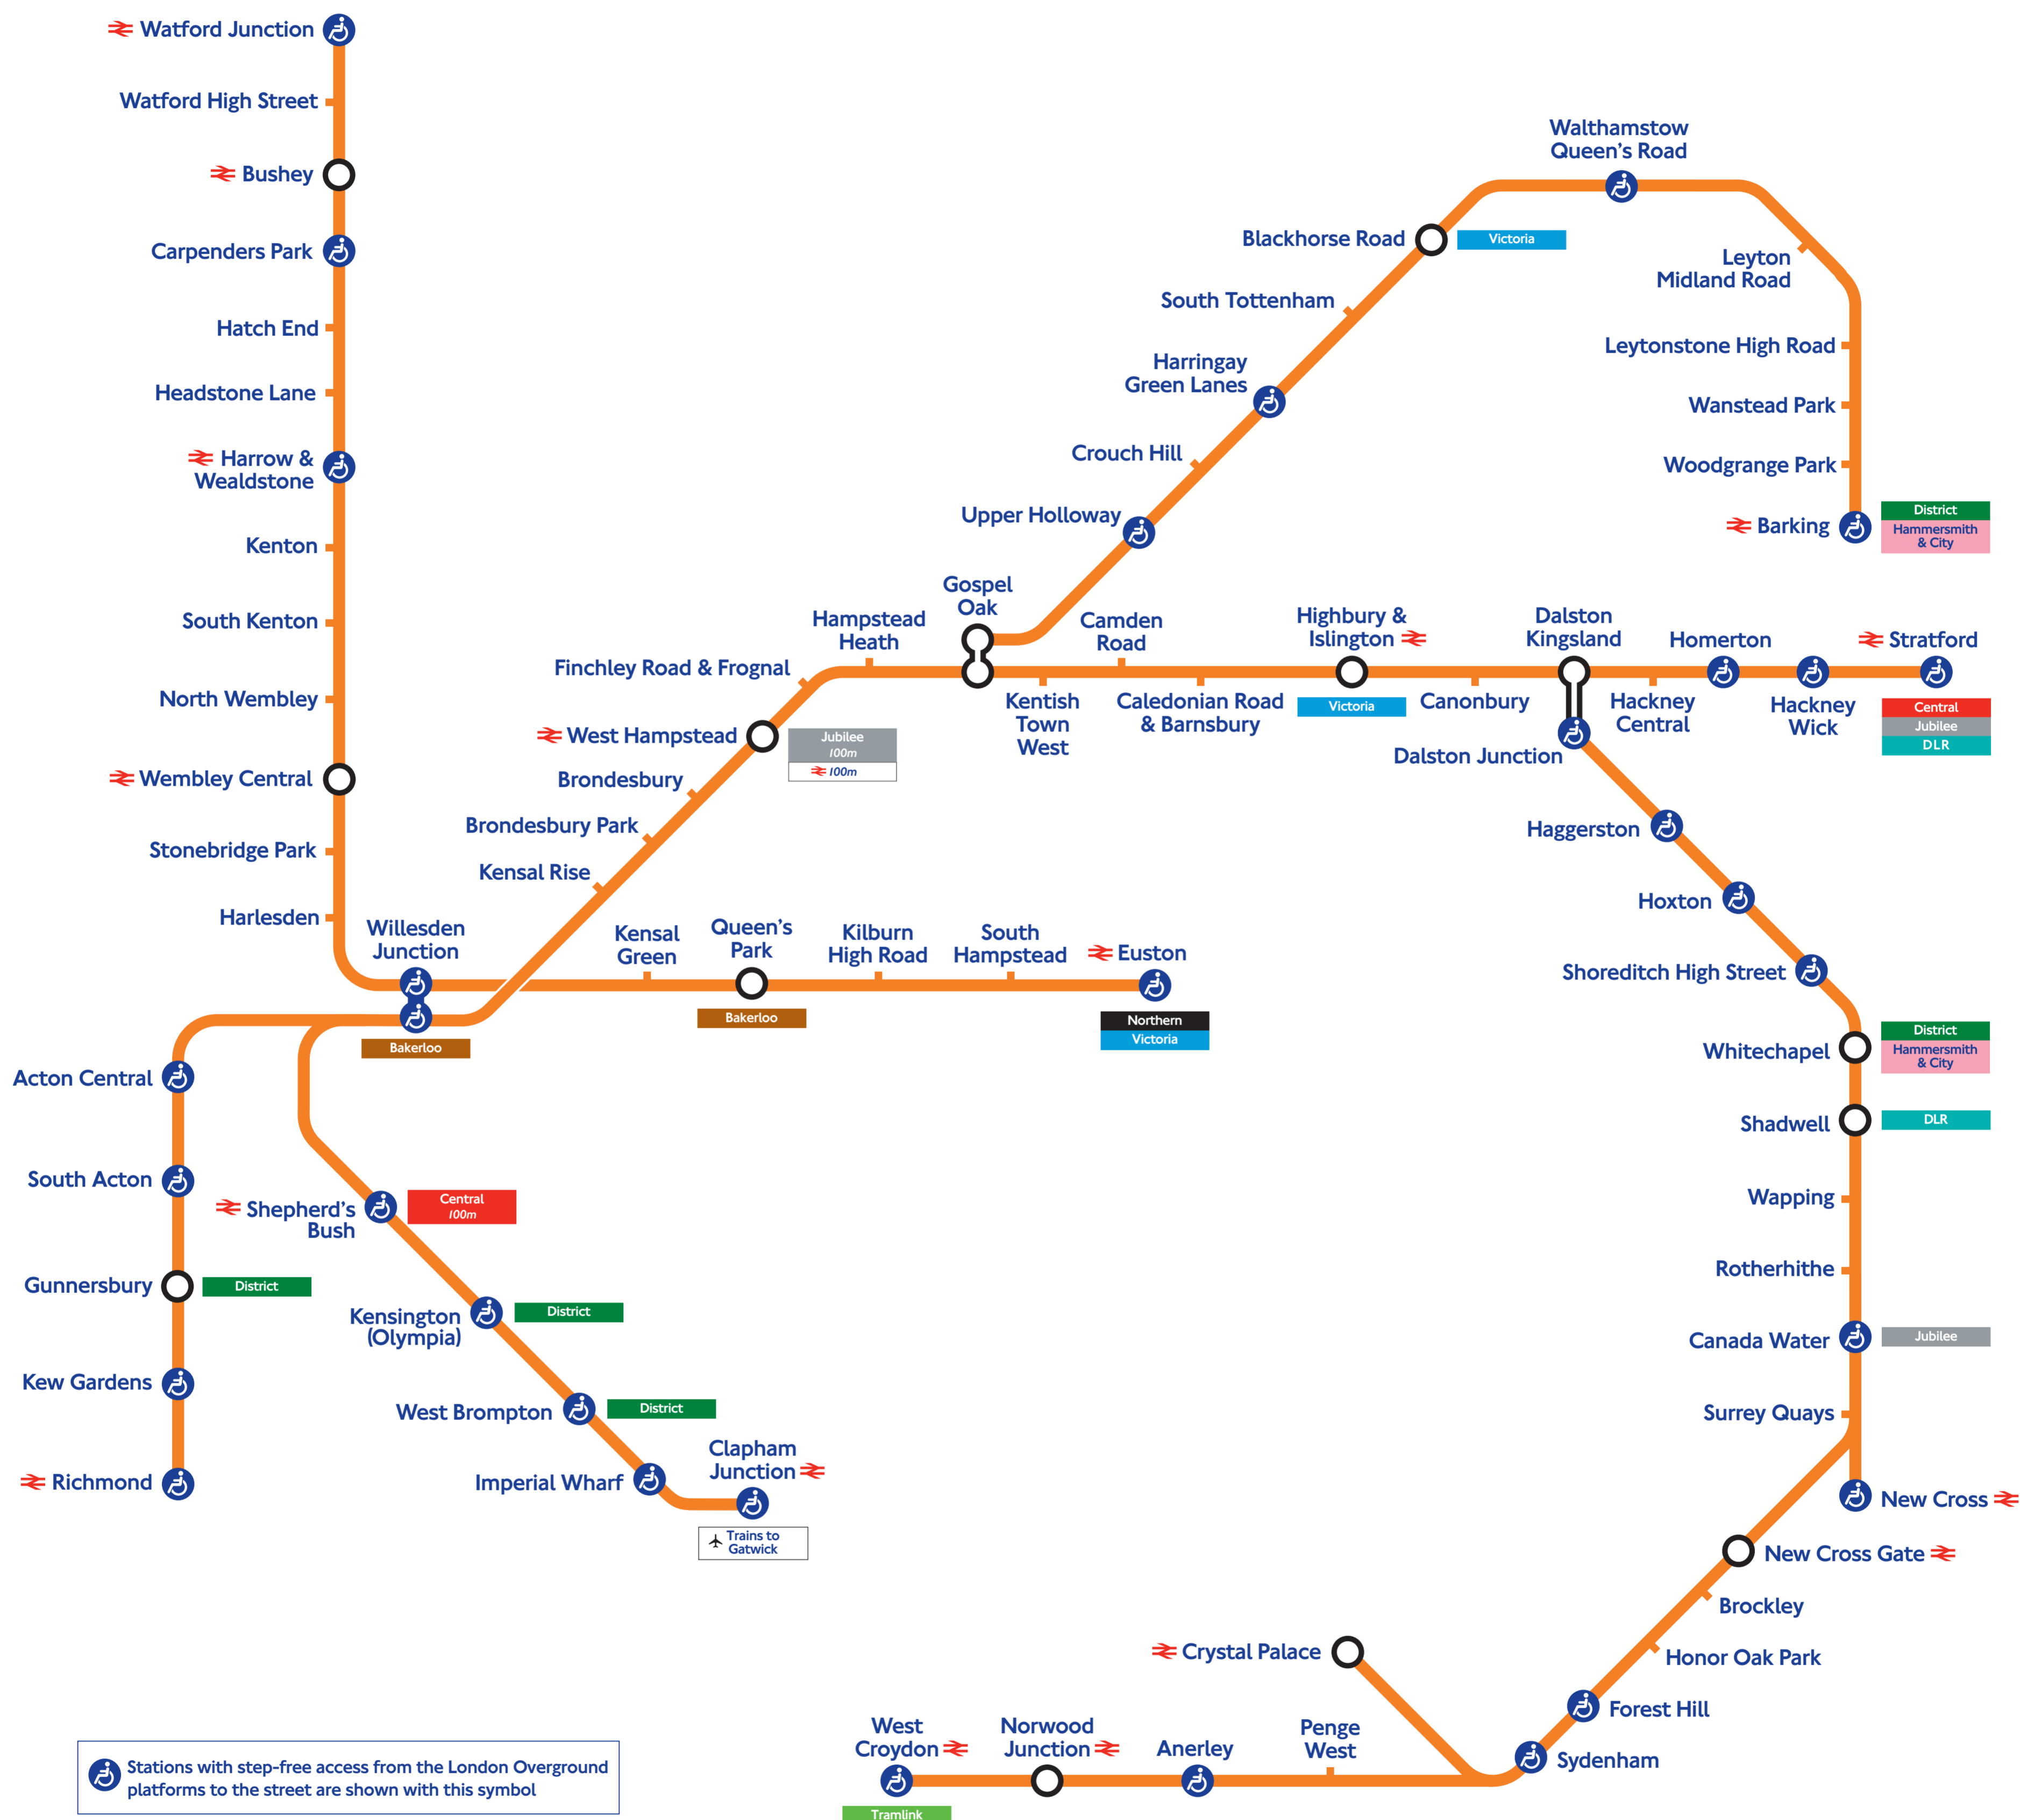

London Overground

Correct at time of going to print 05.2010

Website
tfl.gov.uk

24 hour travel information
0843 222 1234

National Rail Enquiries
08457 48 49 50

MAYOR OF LONDON

Transport for London