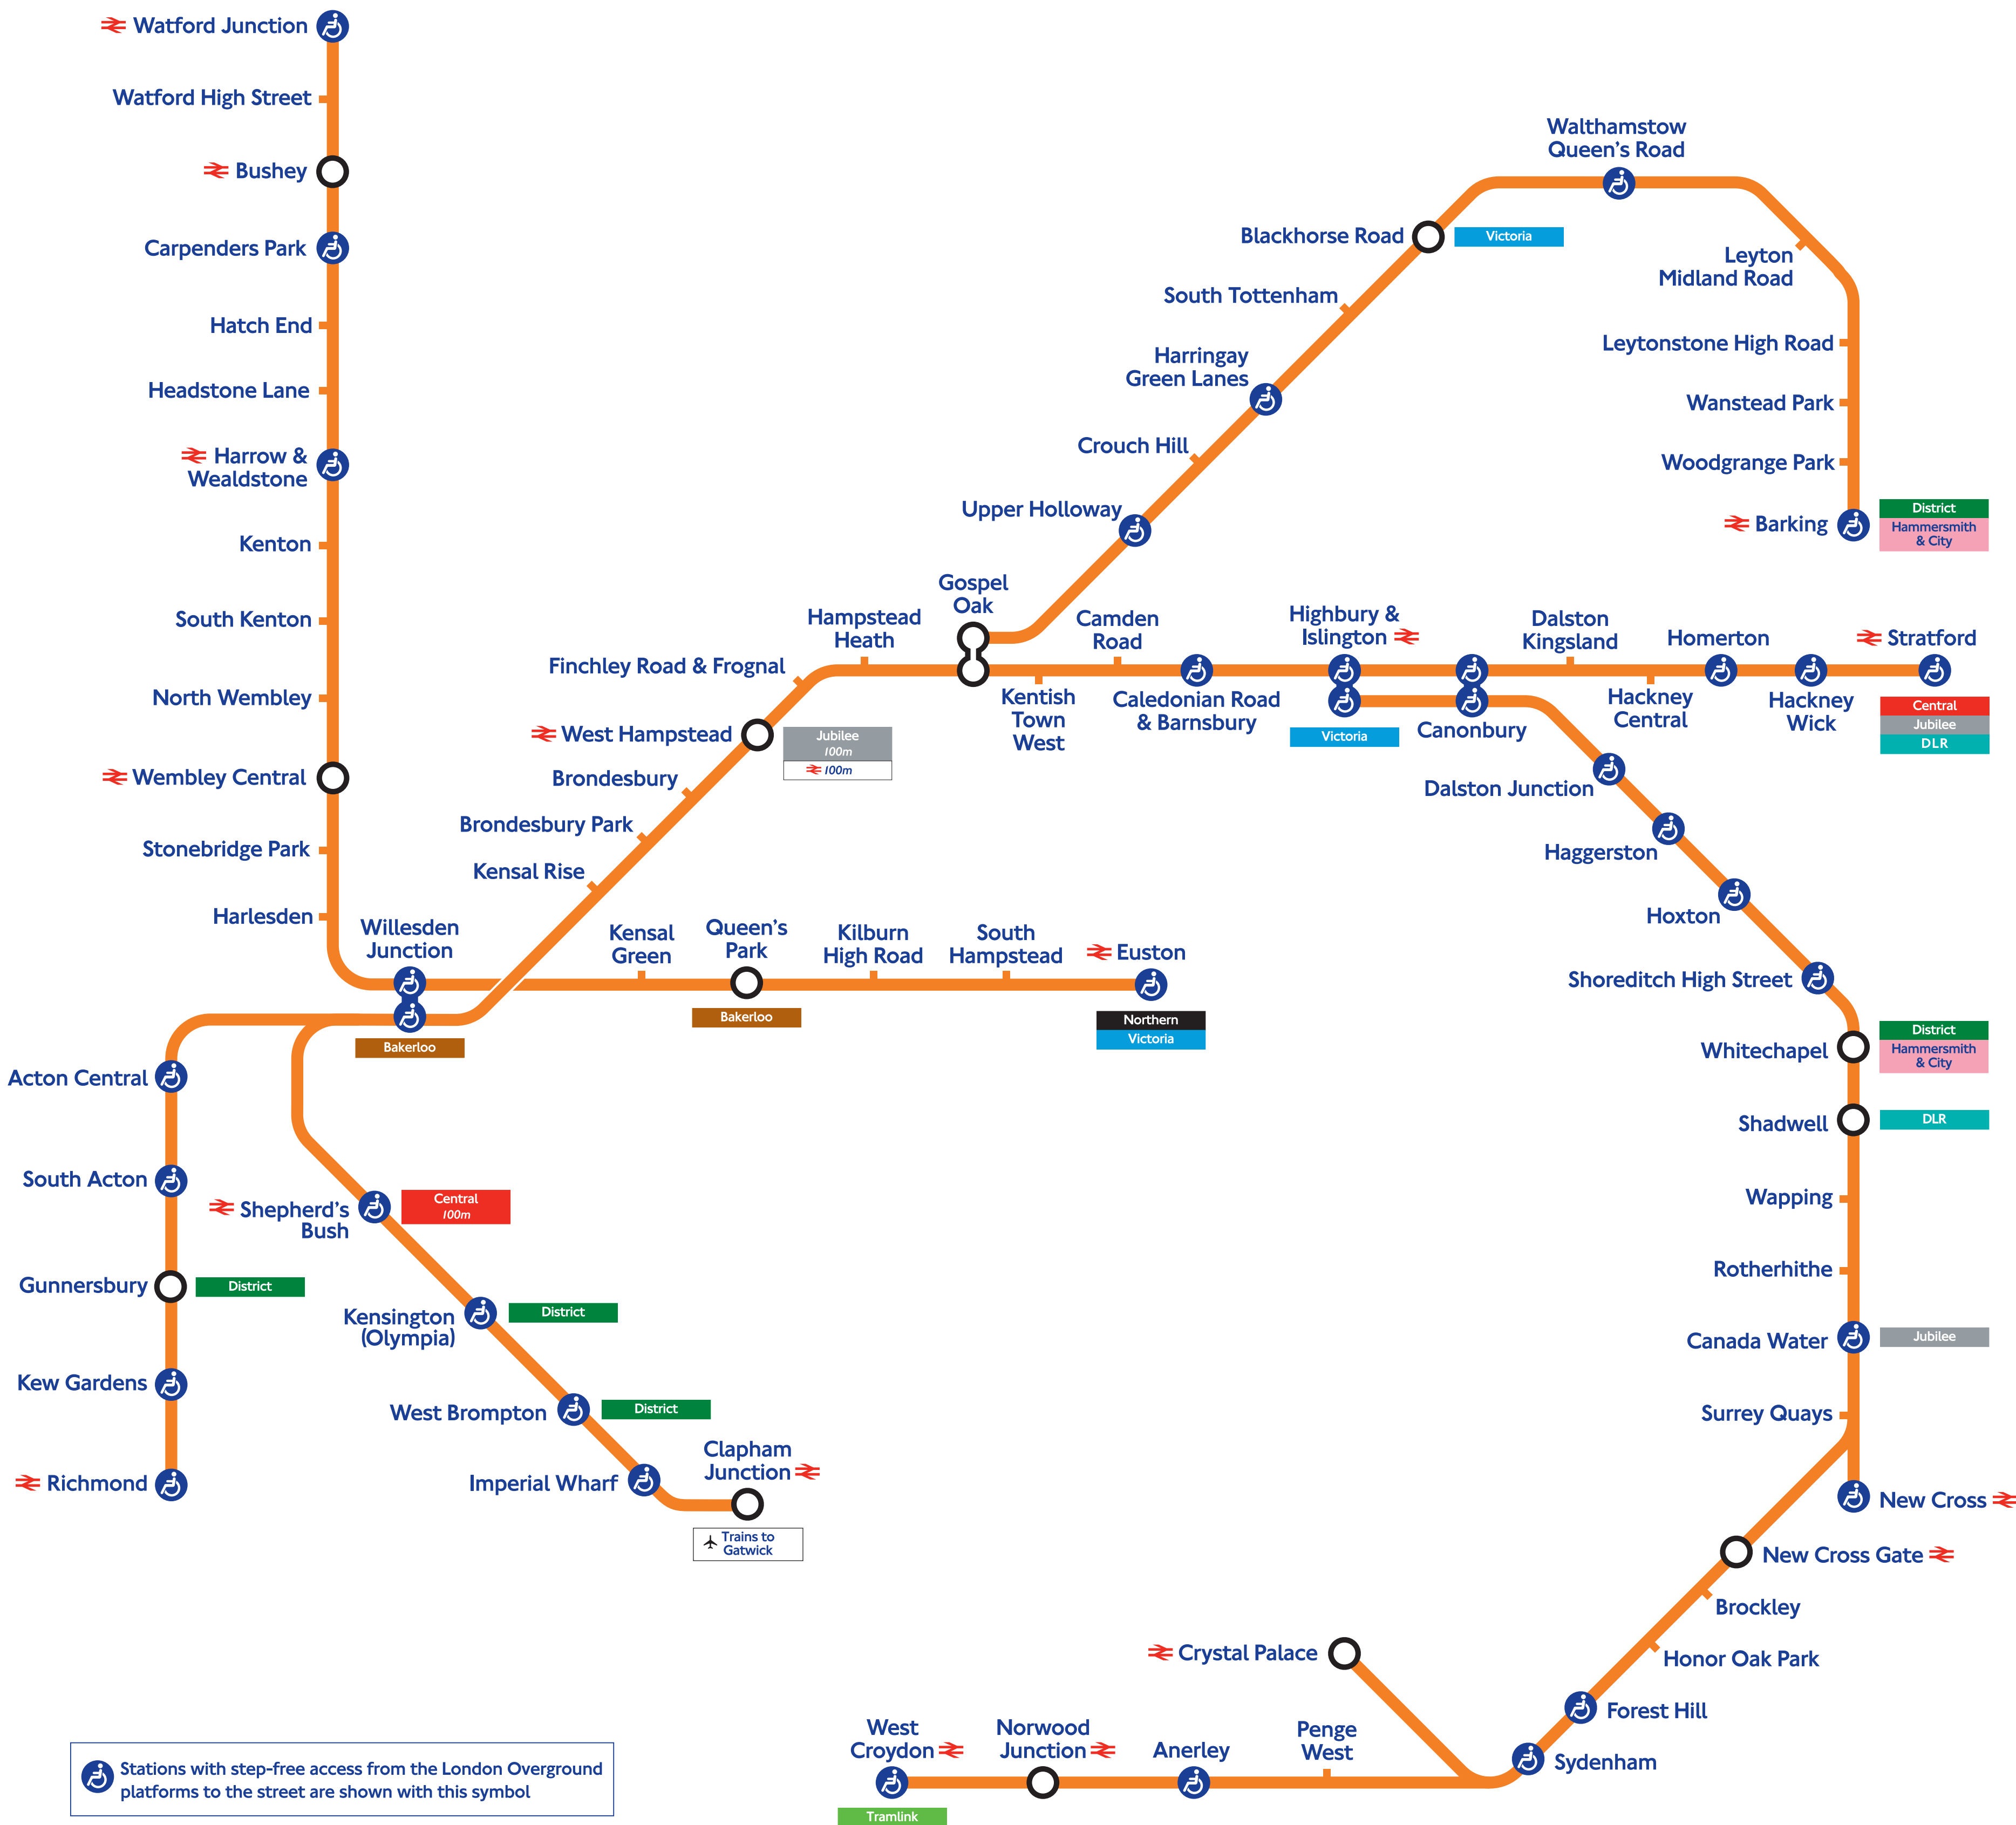

London Overground

Website
tfl.gov.uk

24 hour travel information
0843 222 1234*

*You pay no more than 5p per minute if calling from a BT landline. There may be a connection charge. Charges from mobiles or other landline providers may vary.

MAYOR OF LONDON

Transport for London

OVERGROUND