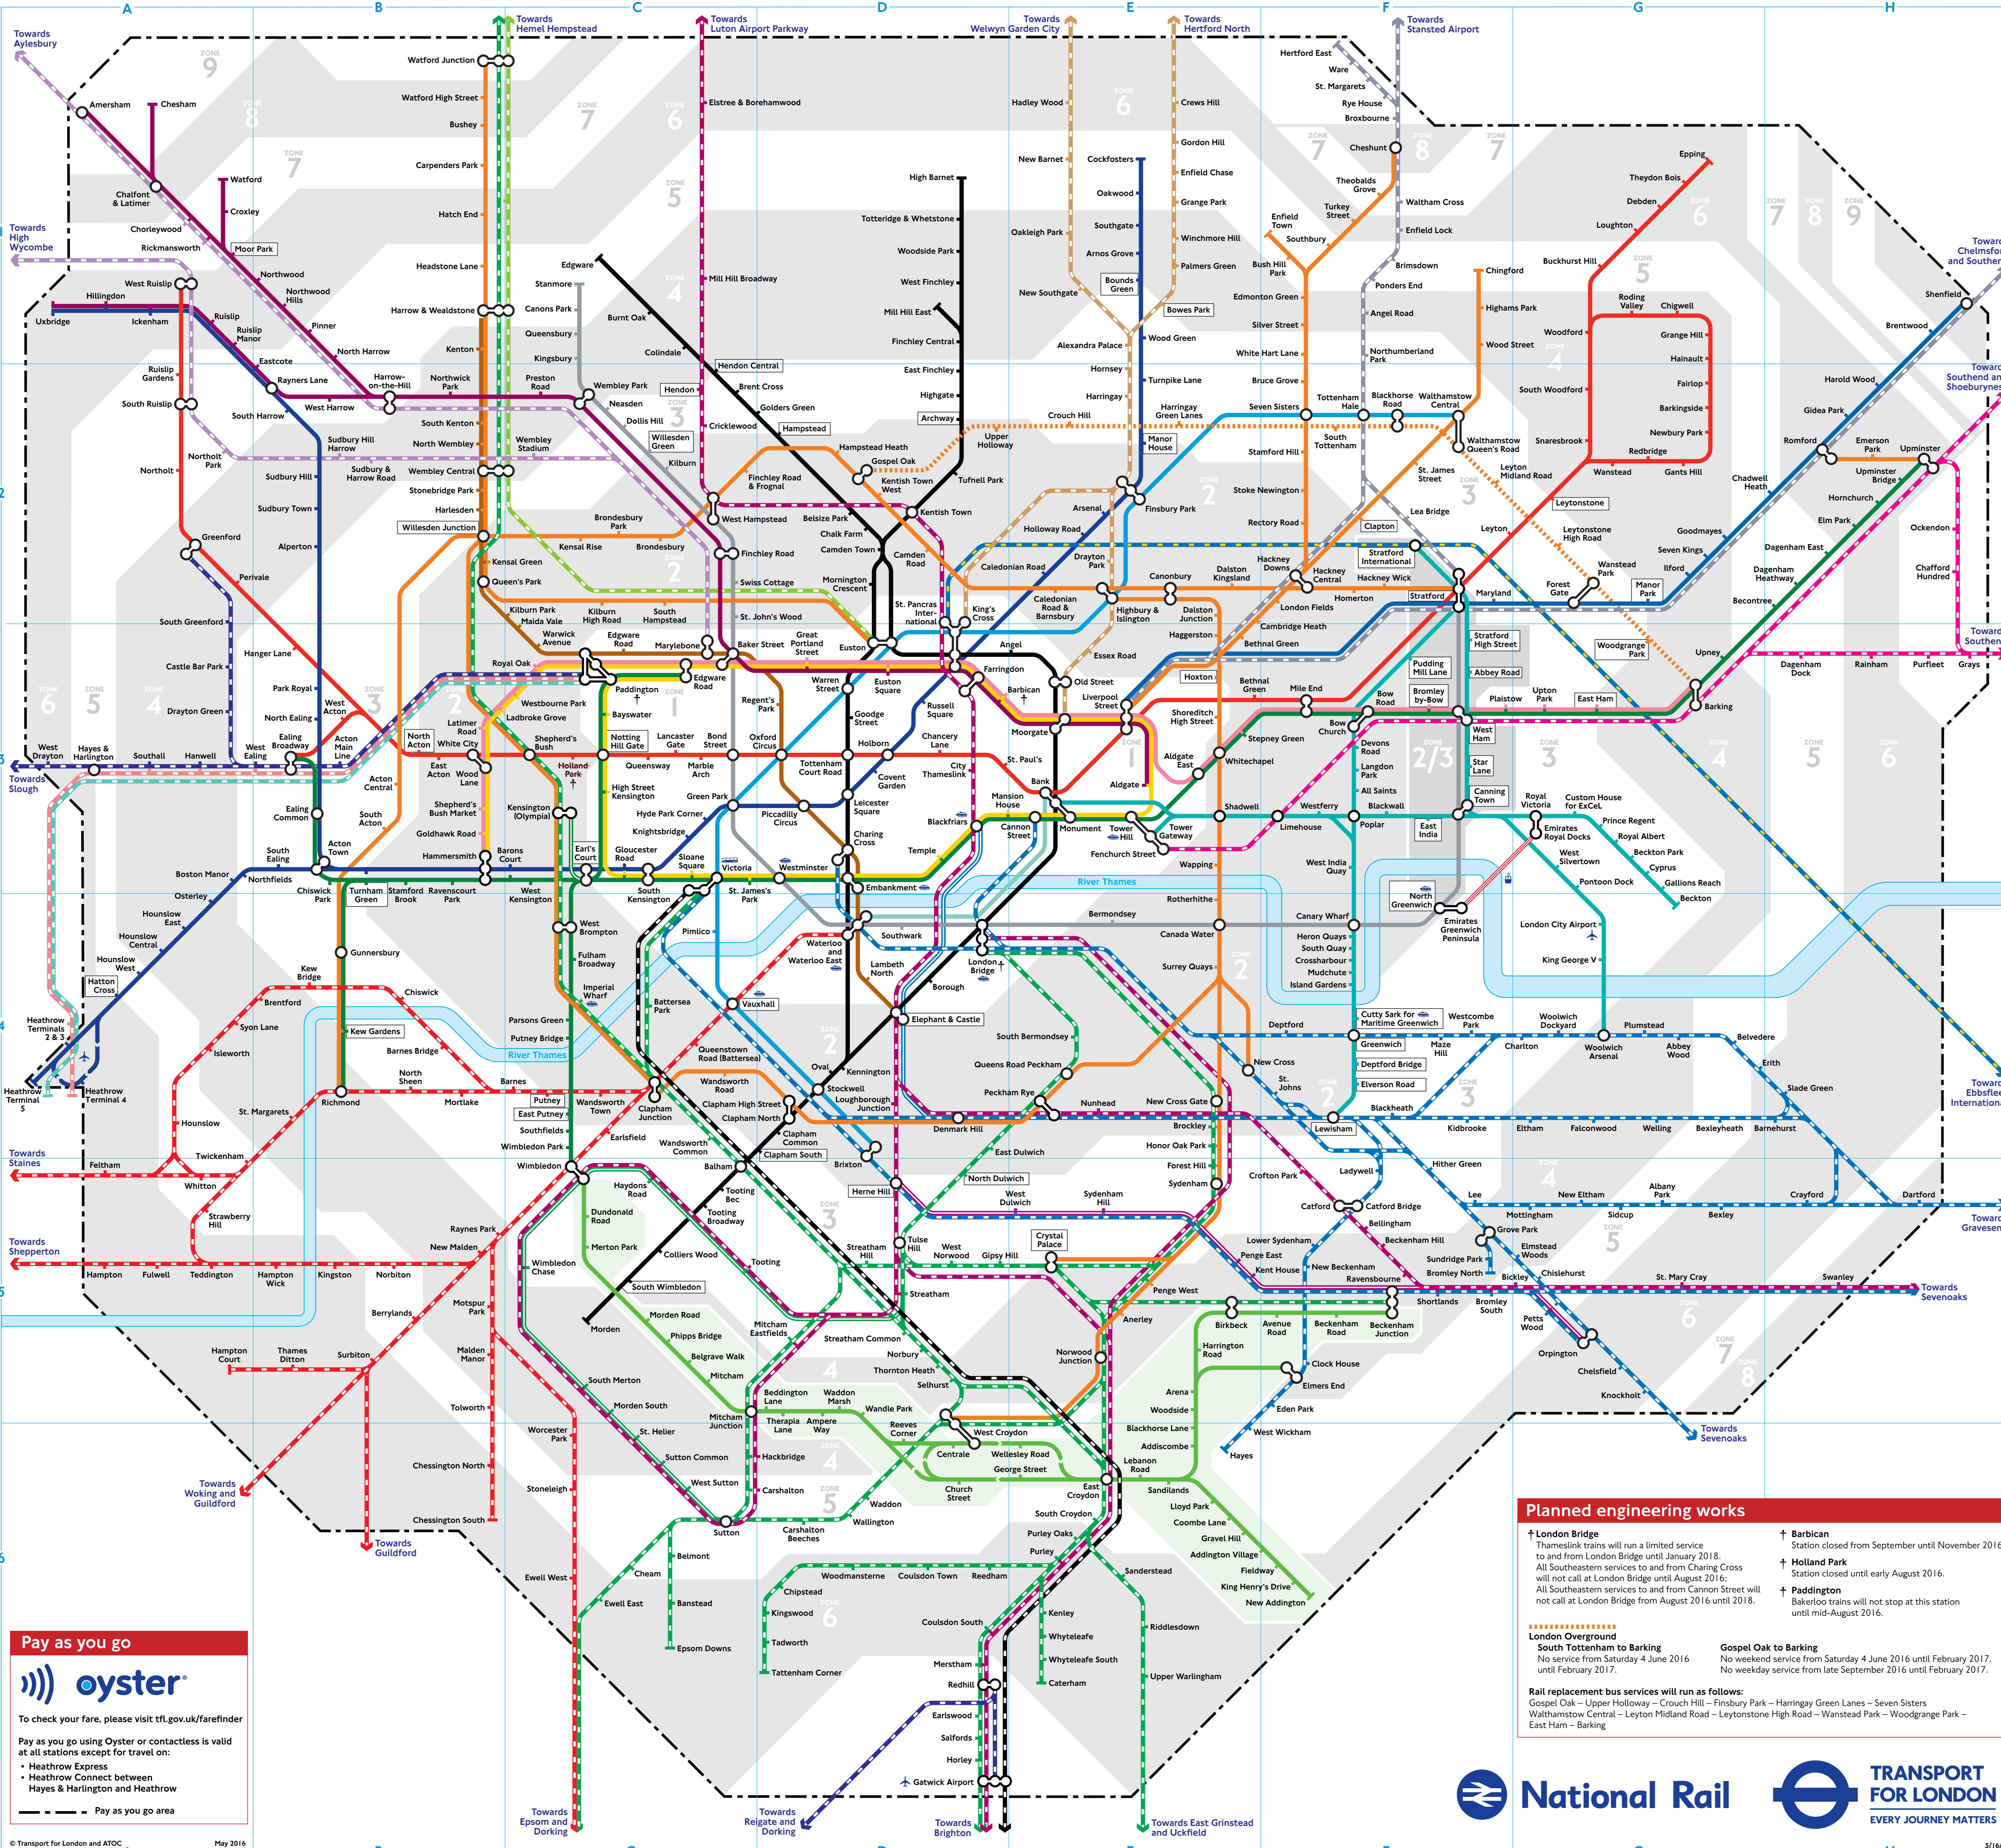

London's Rail & Tube services

Key to lines and symbols

	Bakerloo		Abellio Greater Anglia
	Central		Chiltern Railways
	Circle		c2c
	District		Great Northern
	Hammersmith & City		Great Western Railway
	Jubilee		Heathrow Express
	Metropolitan		Heathrow Connect
	Northern		Southern High Speed
	Piccadilly		Southern Midland <i>limited service</i>
	Waterloo & City		Southern <i>limited service</i>
	Docklands Light Railway		South Eastern <i>limited service</i>
	London Overground		South West Trains <i>limited service</i>
	London Trams		Thameslink <i>limited service</i>
	TFL Rail		Interchange stations
	Emirates Air Line cable car		Airport
	London Trams fare zone		Railport services
	Station in both fare Zones		Victoria Coach Station

Find your station

Station Name	Grid	Station Name	Grid	Station Name	Grid	Station Name	Grid
A	A	B	B	C	C	D	D
A	B	B	C	C	D	D	D
A	C	B	D	C	E	D	E
A	D	B	E	C	F	D	F
A	E	B	F	C	G	D	G
A	F	B	G	C	H	D	H
A	G	B	H	C	I	D	I
A	H	B	I	C	J	D	J
A	I	B	J	C	K	D	K
A	J	B	K	C	L	D	L
A	K	B	L	C	M	D	M
A	L	B	M	C	N	D	N
A	M	B	N	C	O	D	O
A	N	B	O	C	P	D	P
A	O	B	P	C	Q	D	Q
A	P	B	Q	C	R	D	R
A	Q	B	R	C	S	D	S
A	R	B	S	C	T	D	T
A	S	B	T	C	U	D	U
A	T	B	U	C	V	D	V
A	U	B	V	C	W	D	W
A	V	B	W	C	X	D	X
A	W	B	X	C	Y	D	Y
A	X	B	Y	C	Z	D	Z
A	Y	B	Z	C		D	
A	Z	B		C		D	
A		B		C		D	

Planned engineering works

- **London Bridge:** Thameslink trains will run a limited service to and from London Bridge until January 2018. All Southeastern services to and from Charing Cross will not call at London Bridge until August 2016. All Southeastern services to and from Cannon Street will not call at London Bridge from August 2016 until 2018.
- **Barbican:** Station closed from September until November 2016.
- **Holland Park:** Station closed from September until November 2016.
- **Paddington:** Bakerloo trains will not stop at this station until mid-August 2016.

Pay as you go

To check your fare, please visit tfl.gov.uk/farefinder

Pay as you go using Oyster or contactless is valid at all stations except for travel on:

- Heathrow Express
- Heathrow Connect between Hayes & Harlington and Heathrow

Pay as you go area