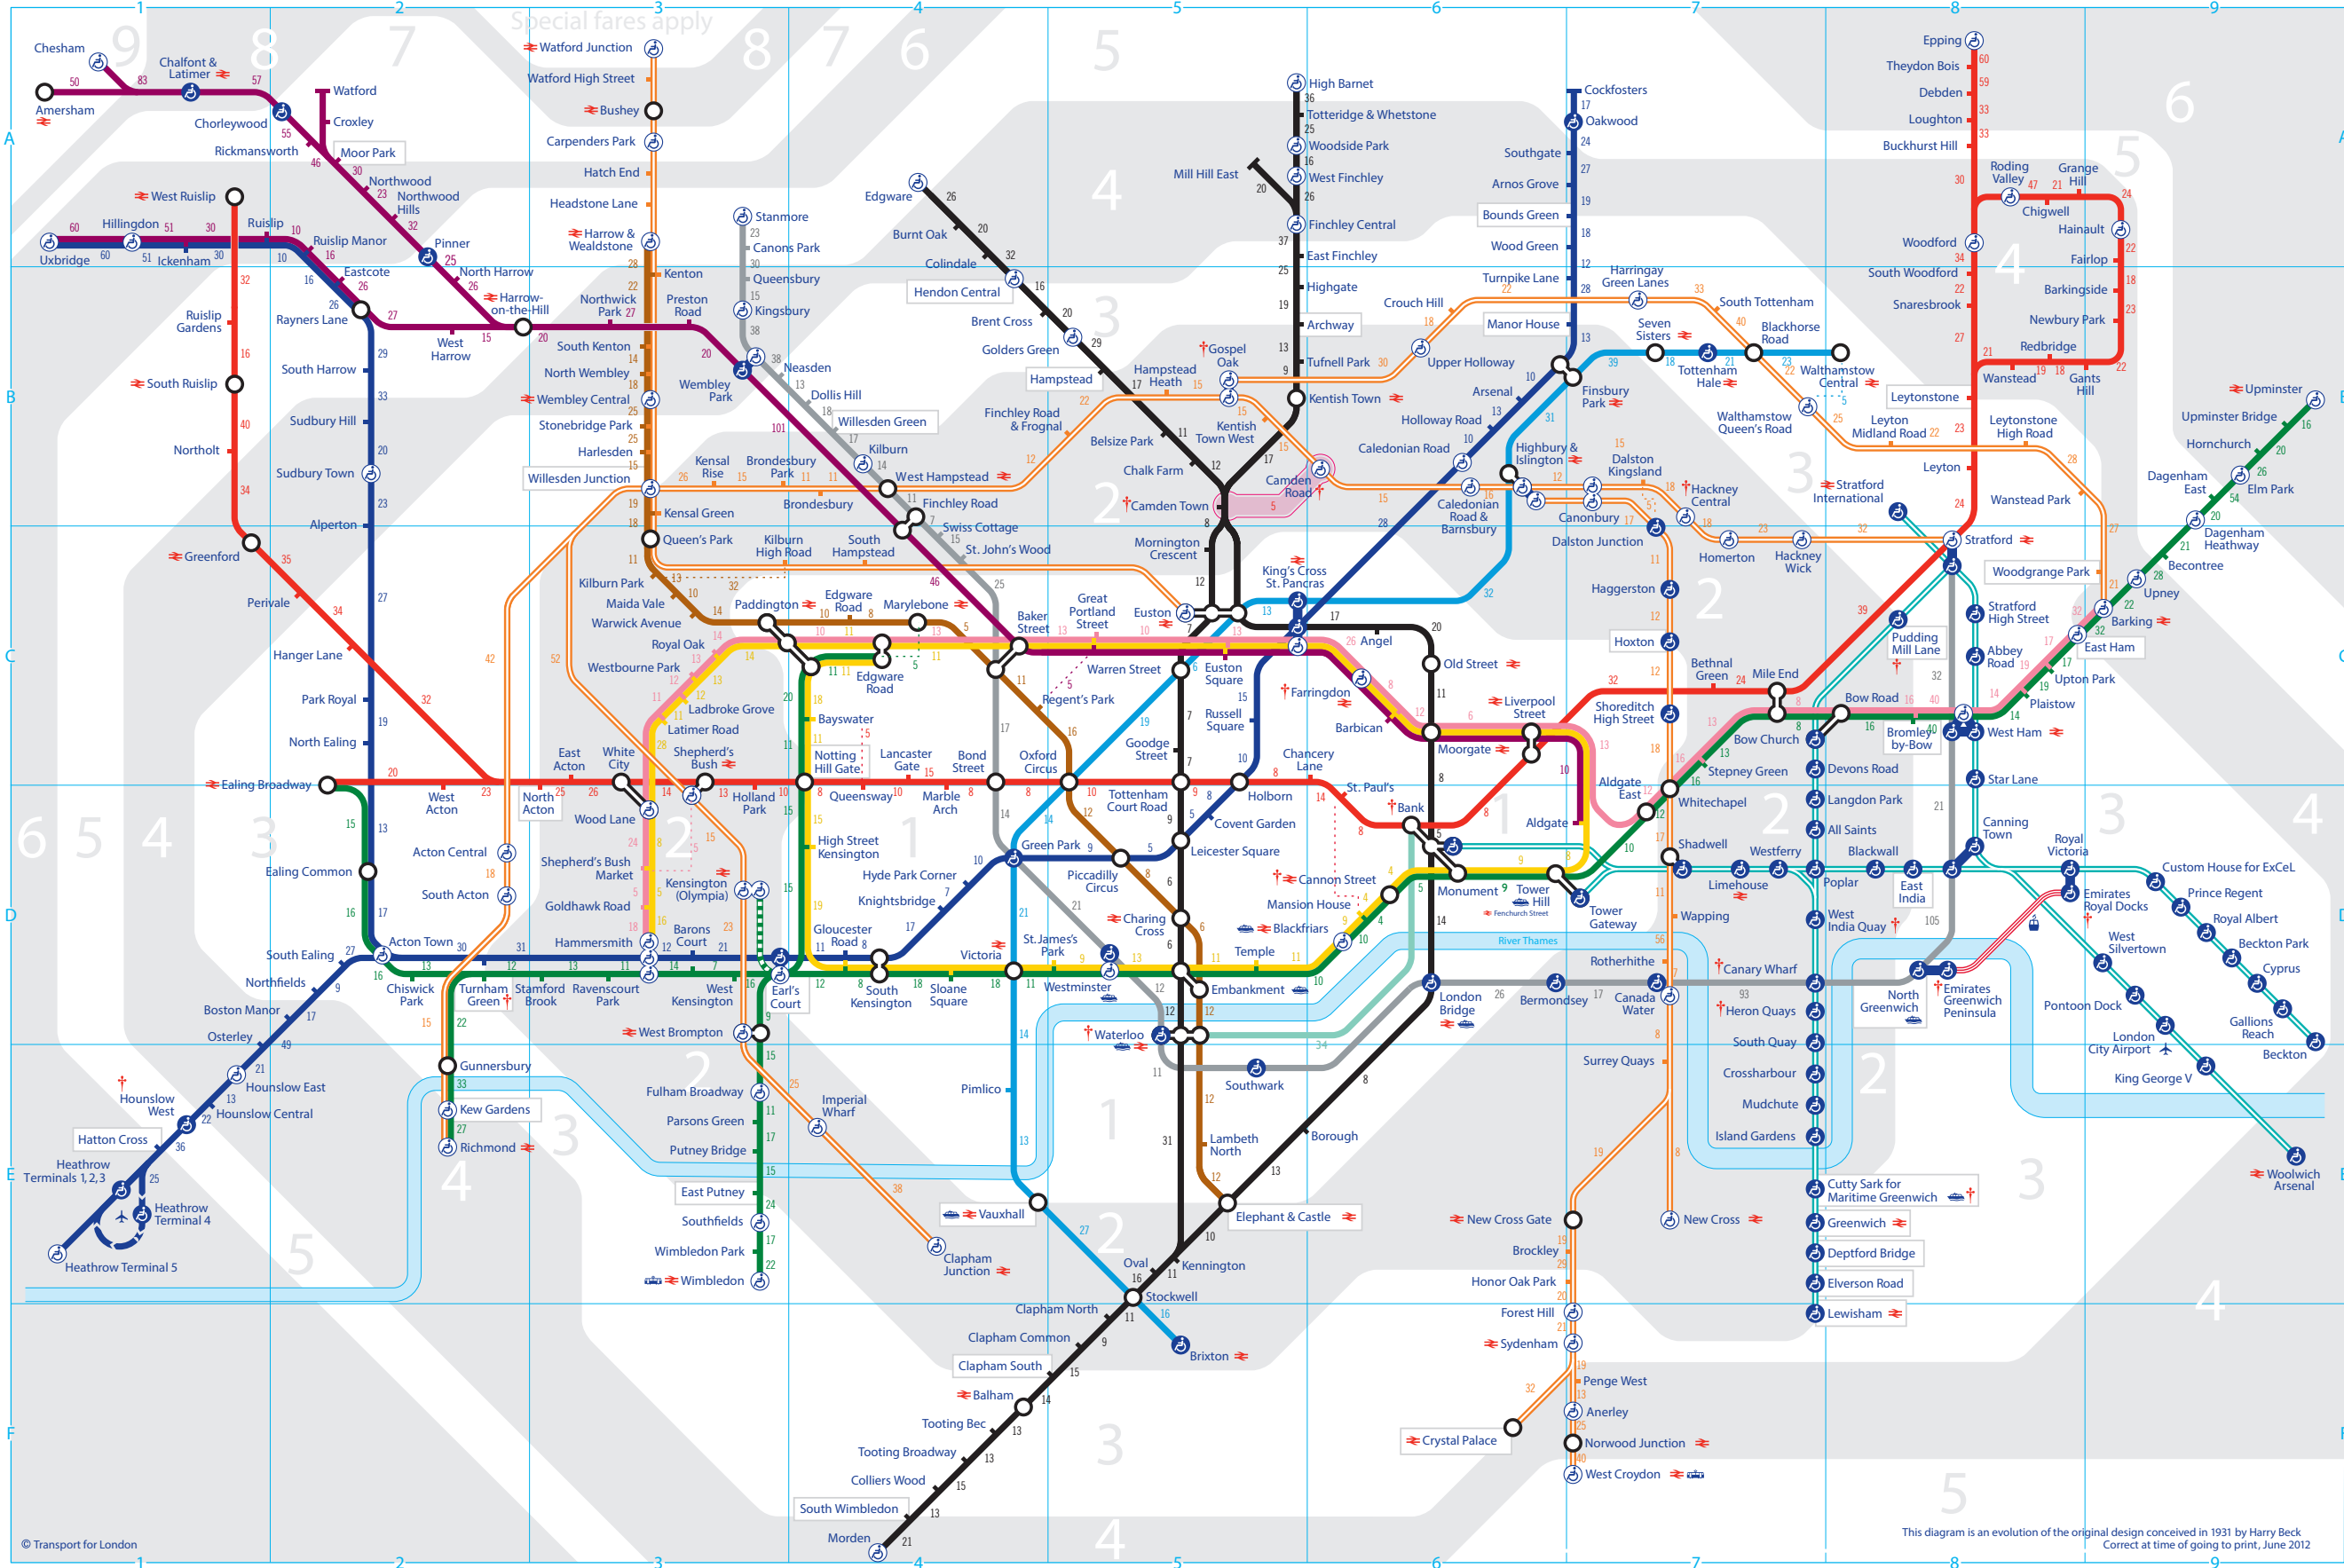

# Mine the Gaps Walking Tube Map

Website  
[tfl.gov.uk](http://tfl.gov.uk)

24 hour travel information  
 0843 222 1234\*

\*You pay no more than 5p per minute if calling from a BT landline. There may be a connection charge. Charges from mobiles or other landline providers may vary.

Travel information at stations  
**Help points**

MAYOR OF LONDON  
**Transport for London**  
 tweaked by Information is Beautiful