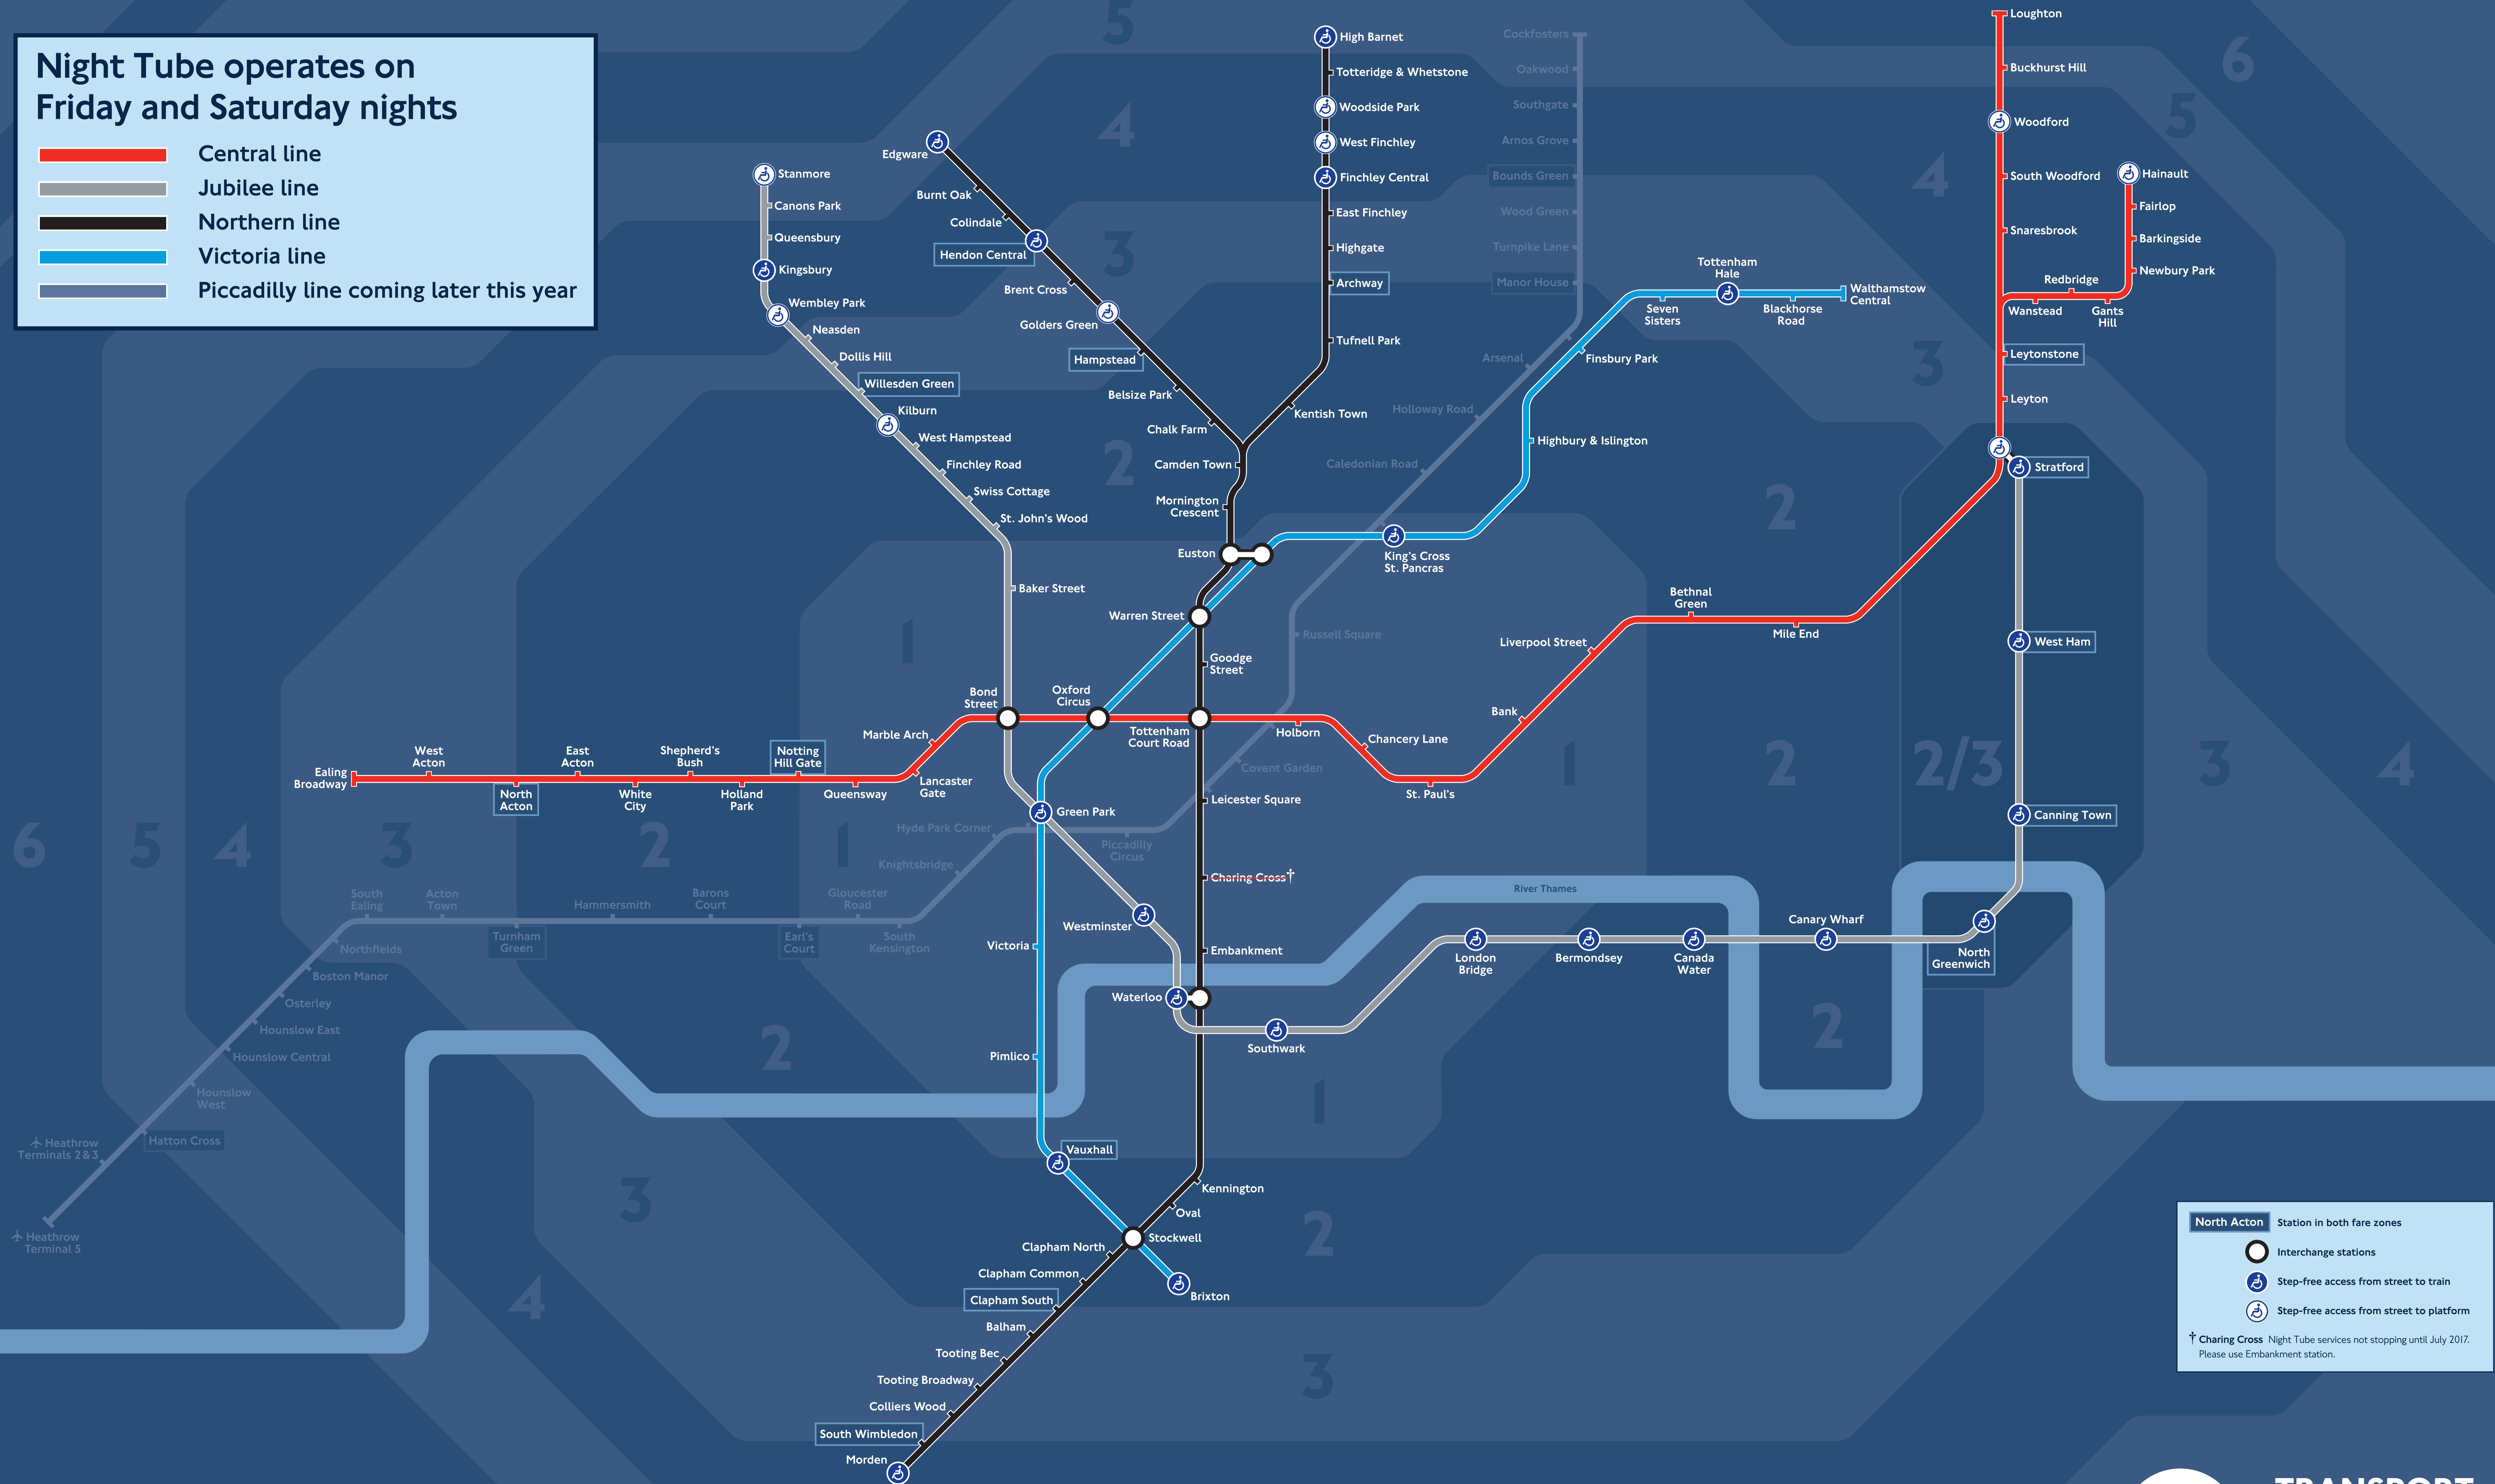

Night Tube

Operates on Friday and Saturday nights

Night Tube operates on Friday and Saturday nights

- █ Central line
- █ Jubilee line
- █ Northern line
- █ Victoria line
- █ Piccadilly line coming later this year

North Acton Station in both fare zones

- Interchange stations
- Step-free access from street to train
- Step-free access from street to platform

† Charing Cross Night Tube services not stopping until July 2017. Please use Embankment station.

MAYOR OF LONDON

tfl.gov.uk

24 hour travel information
0343 222 1234*

Sign up for email updates
tfl.gov.uk/emailupdates

@TfLTravelAlerts